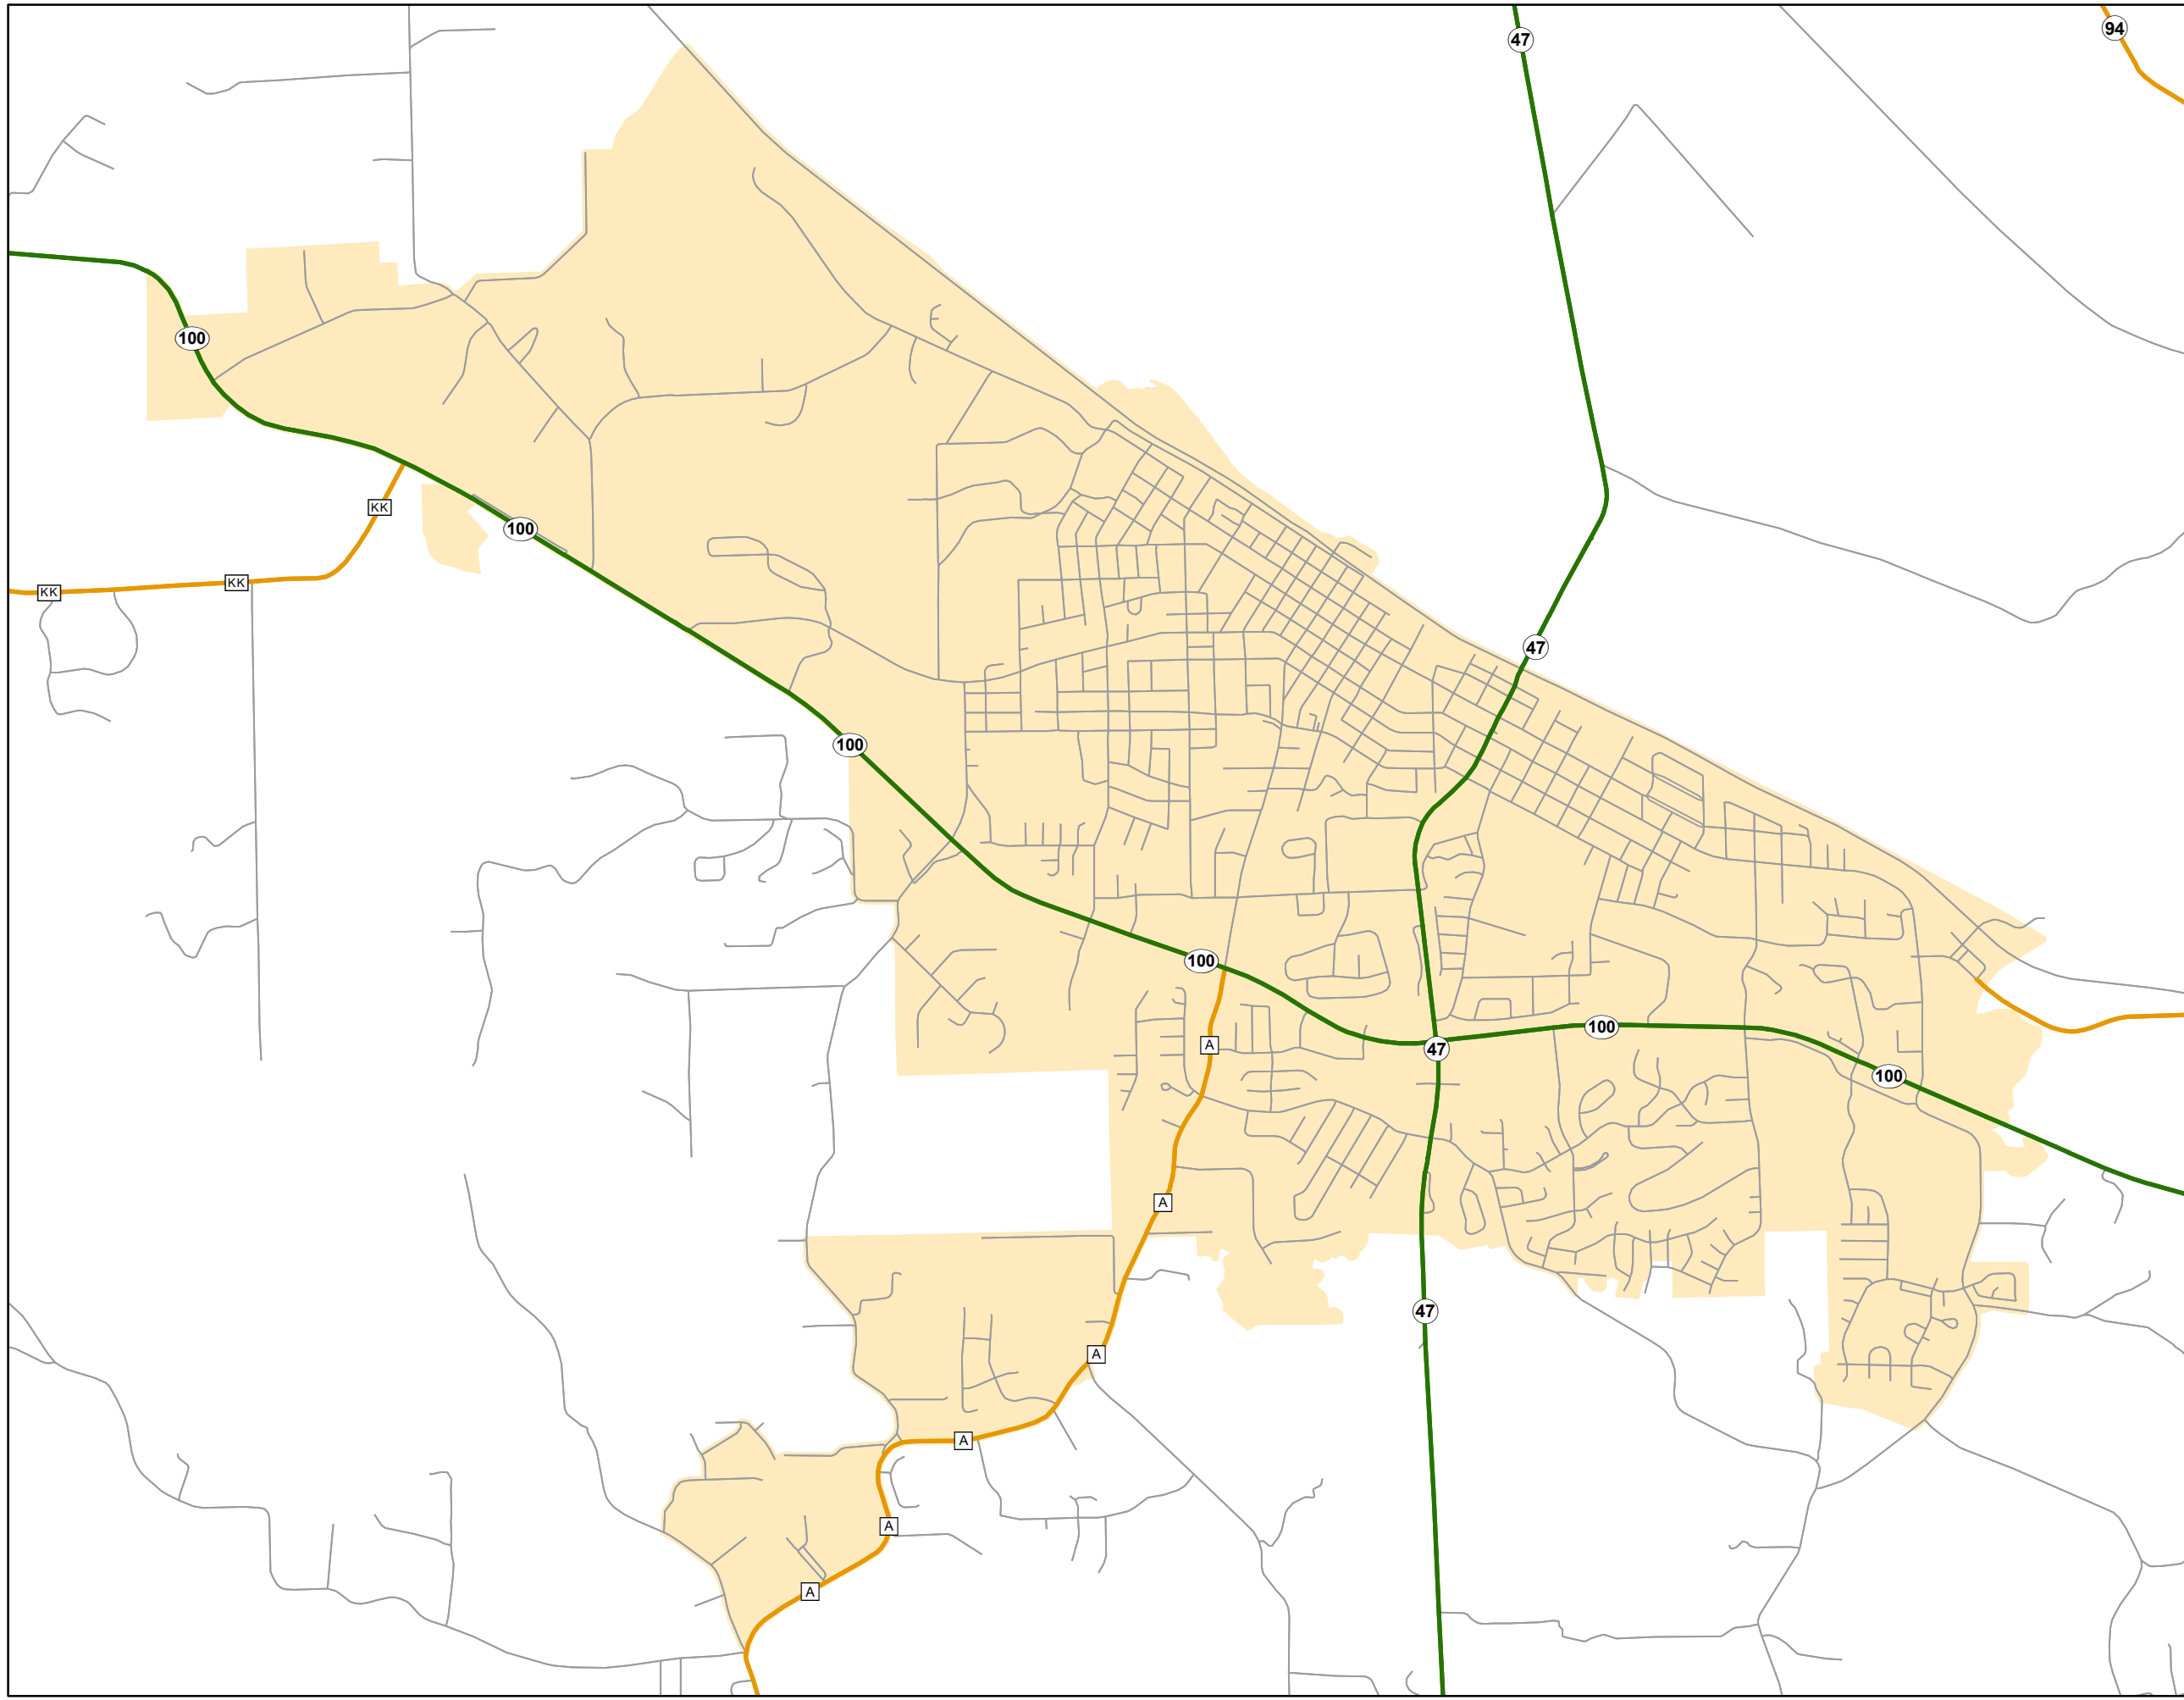

State System Urban Area

WASHINGTON
MISSOURI

State System Class	Miles
Interstate	0
Primary	8.586
Supplementary	3
State Marked - NOS	
Other Roads	
Urban Area	

105 W. Capitol Ave.
Jefferson City, MO 65102
Phone (573) 526-5478
Fax (573) 526-8052

April 2024