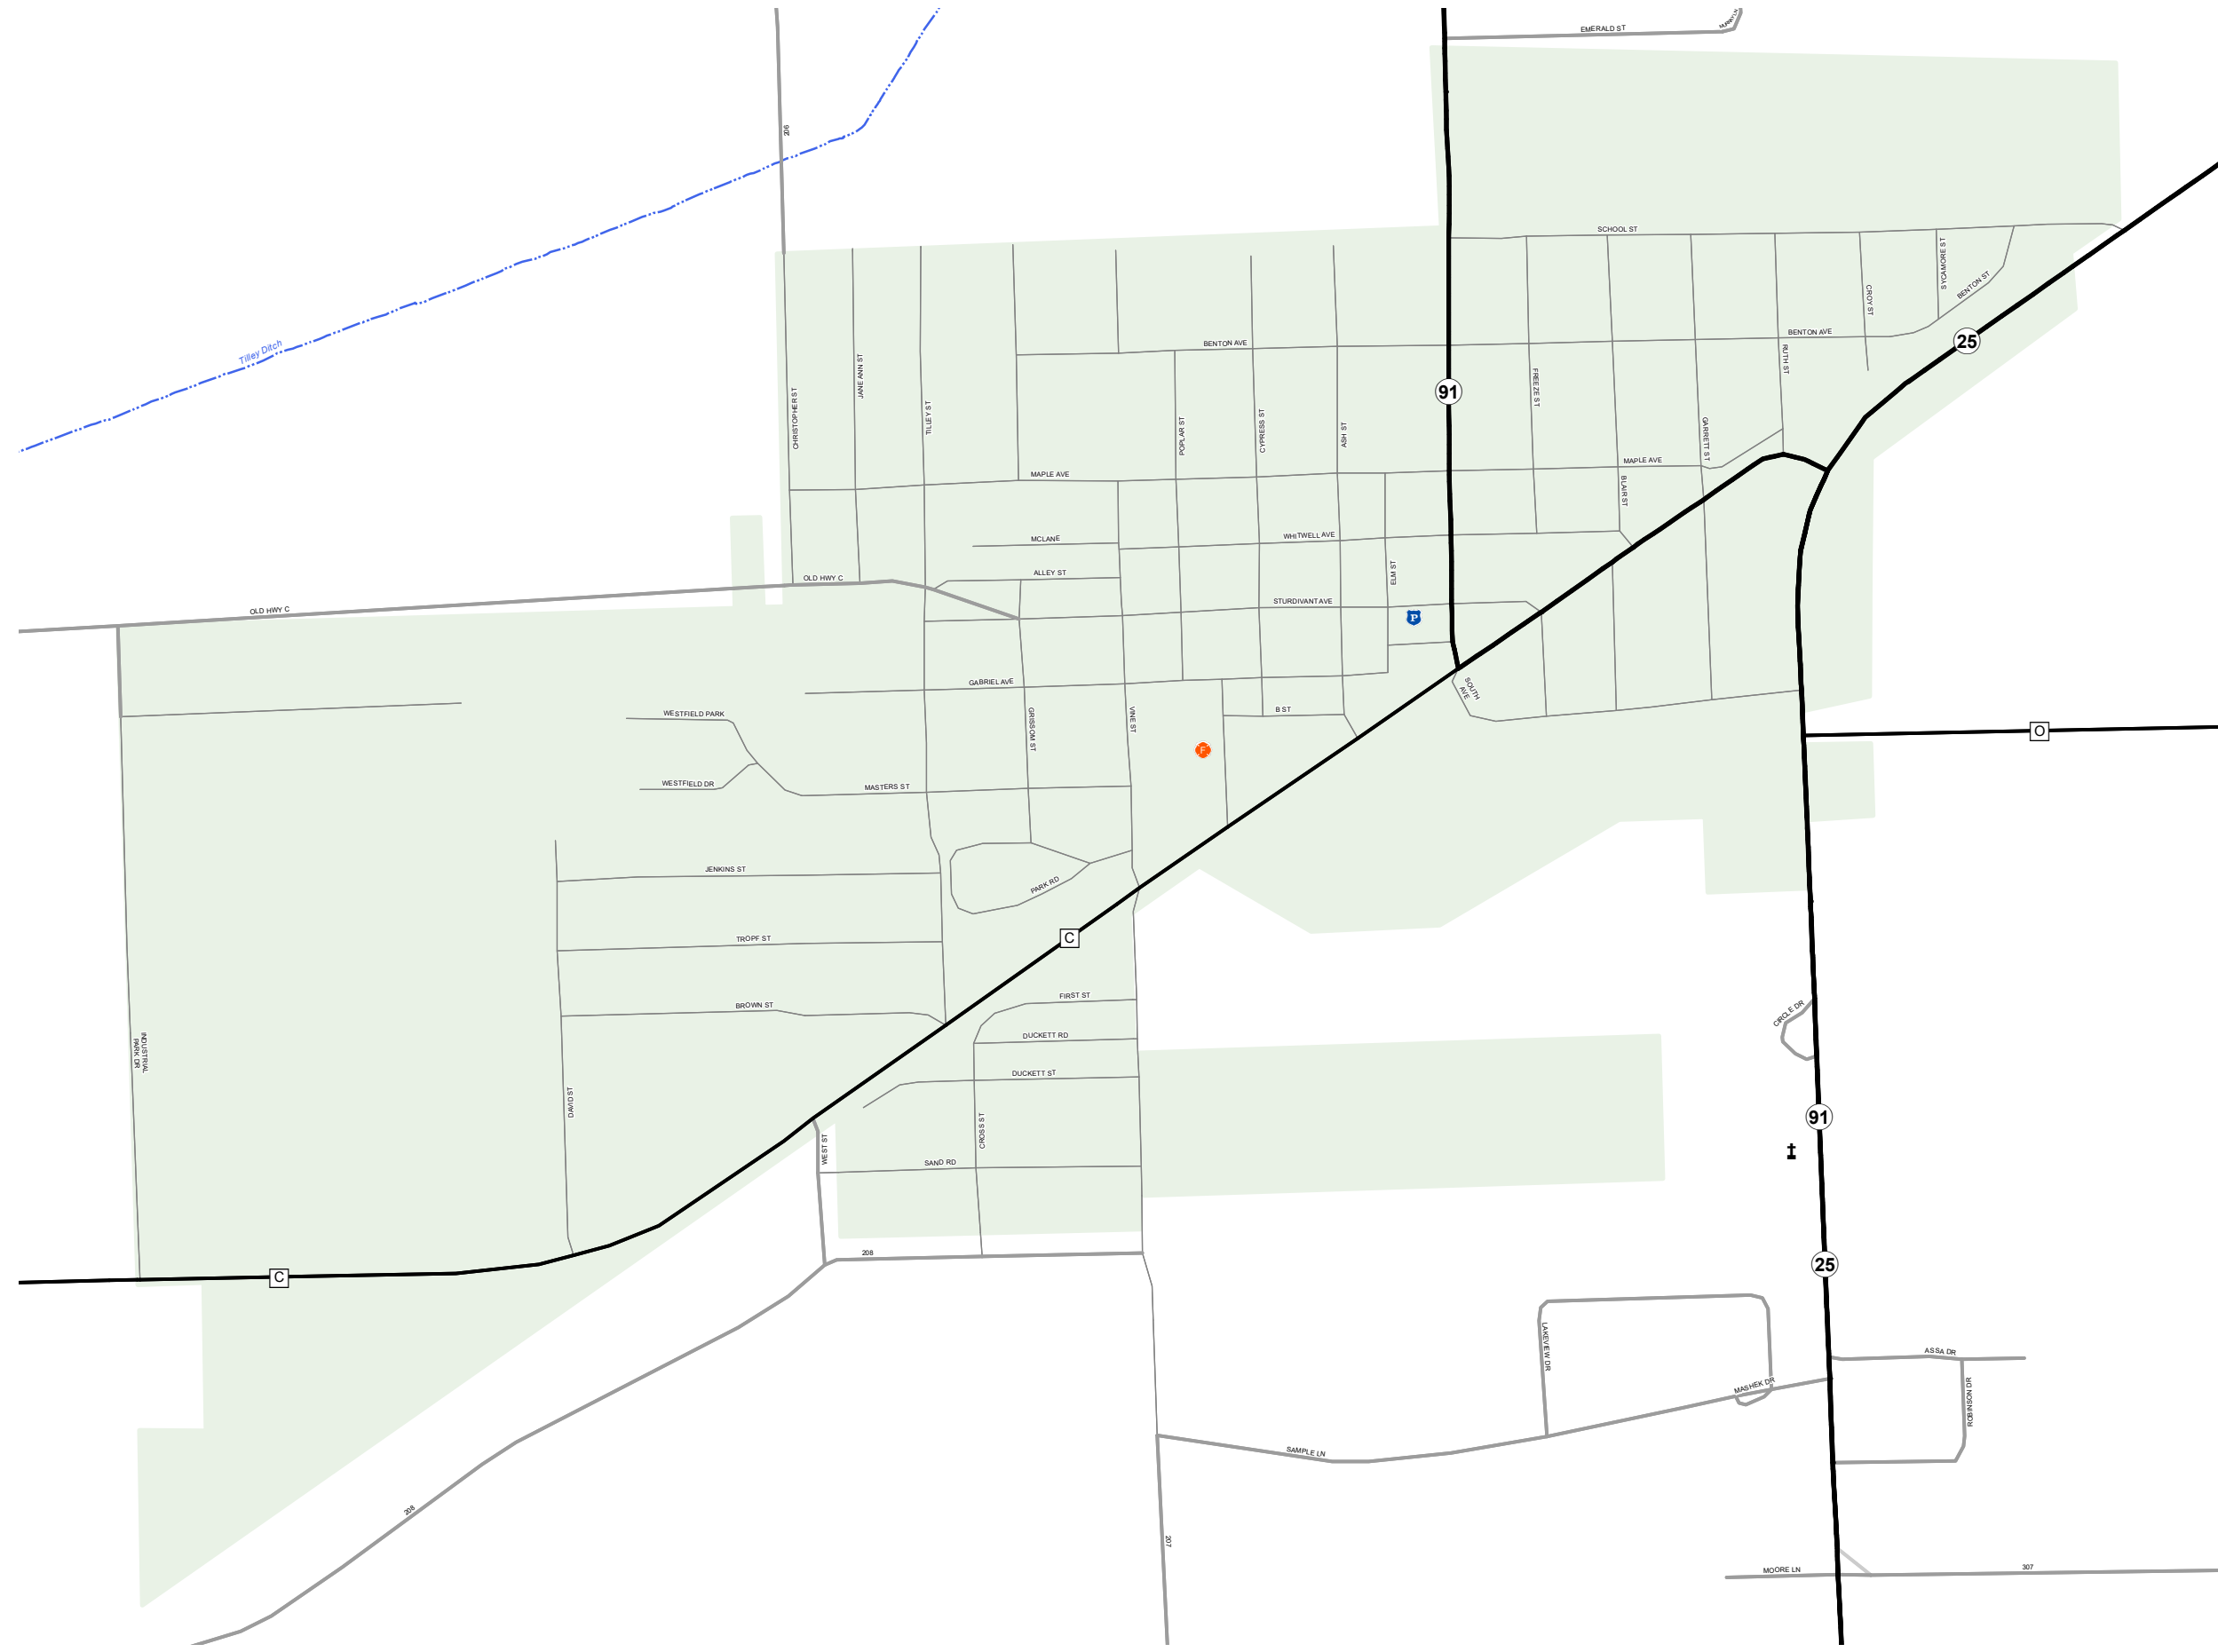

ADVANCE

STODDARD COUNTY

MISSOURI

SOUTHEAST DISTRICT

2021

- Legend**
- Interstate
 - Interstate Loop
 - US Route
 - Business Route
 - Missouri Route
 - Letter Route
 - County Road
 - Railroad
 - City Street
 - Other Routes
 - River or Stream
 - Lake or Large River
 - City Limits
 - Surrounding City Limits
 - County Boundary
 - Metrolink Lines
 - Fire Department
 - Local Law Enforcement
 - MSHP Office
 - ★ Missouri State Capitol
 - County Courthouse
 - Hospitals
 - MoDOT Office
 - MoDOT Maintenance Building
 - † Cemeteries
 - ✈ Public Airports
 - Amtrak Stations
 - Metrolink Stations

MISSOURI DEPARTMENT OF TRANSPORTATION
 TRANSPORTATION PLANNING
 1-888-ASK-MODOT
 WWW.MODOT.ORG
 AUGUST 2021