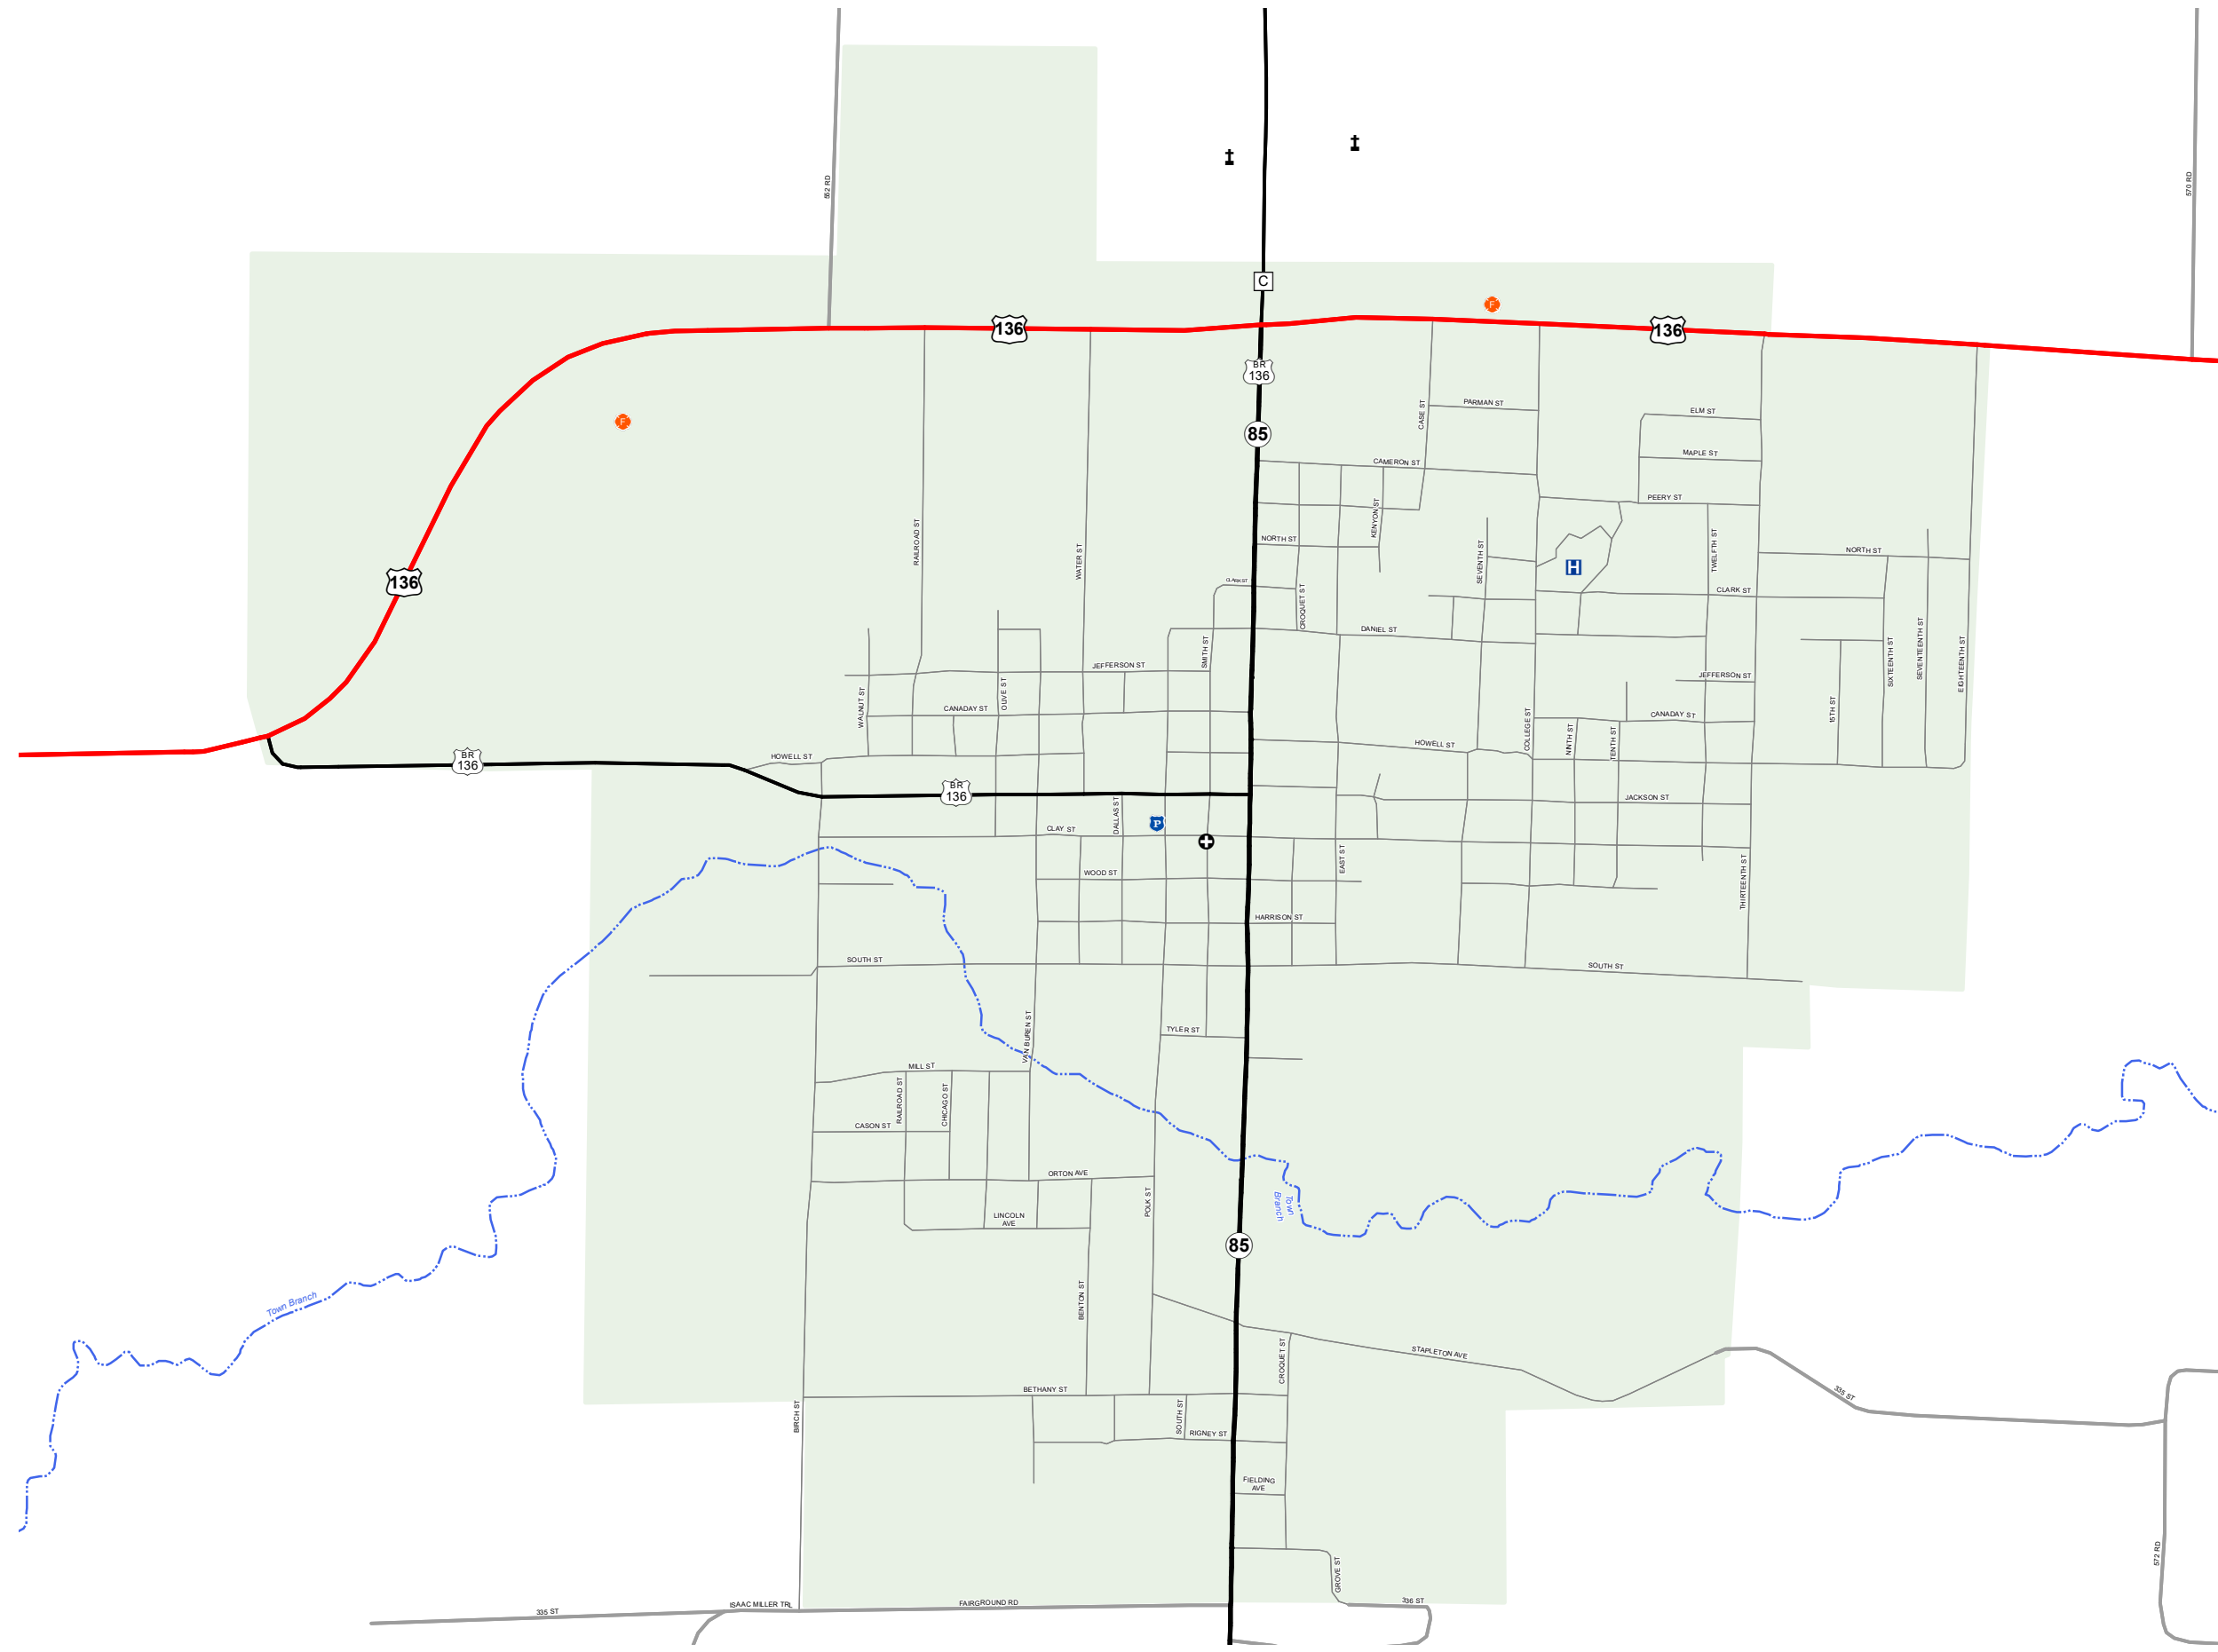

ALBANY

GENTRY COUNTY

MISSOURI

NORTHWEST DISTRICT

2021

- Legend**
- Interstate
 - Interstate Loop
 - US Route
 - Business Route
 - Missouri Route
 - Letter Route
 - County Road
 - Railroad
 - City Street
 - Other Routes
 - River or Stream
 - Lake or Large River
 - City Limits
 - Surrounding City Limits
 - County Boundary
 - Metrolink Lines
 - Fire Department
 - Ⓜ Local Law Enforcement
 - Ⓜ MSHP Office
 - ★ Missouri State Capitol
 - Ⓜ County Courthouse
 - Ⓜ Hospitals
 - MoDOT Office
 - MoDOT Maintenance Building
 - Ⓜ Cemeteries
 - ✈ Public Airports
 - Ⓜ Amtrak Stations
 - Metrolink Stations

MISSOURI DEPARTMENT OF TRANSPORTATION
 TRANSPORTATION PLANNING
 1-888-ASK-MODOT
 WWW.MODOT.ORG
 AUGUST 2021