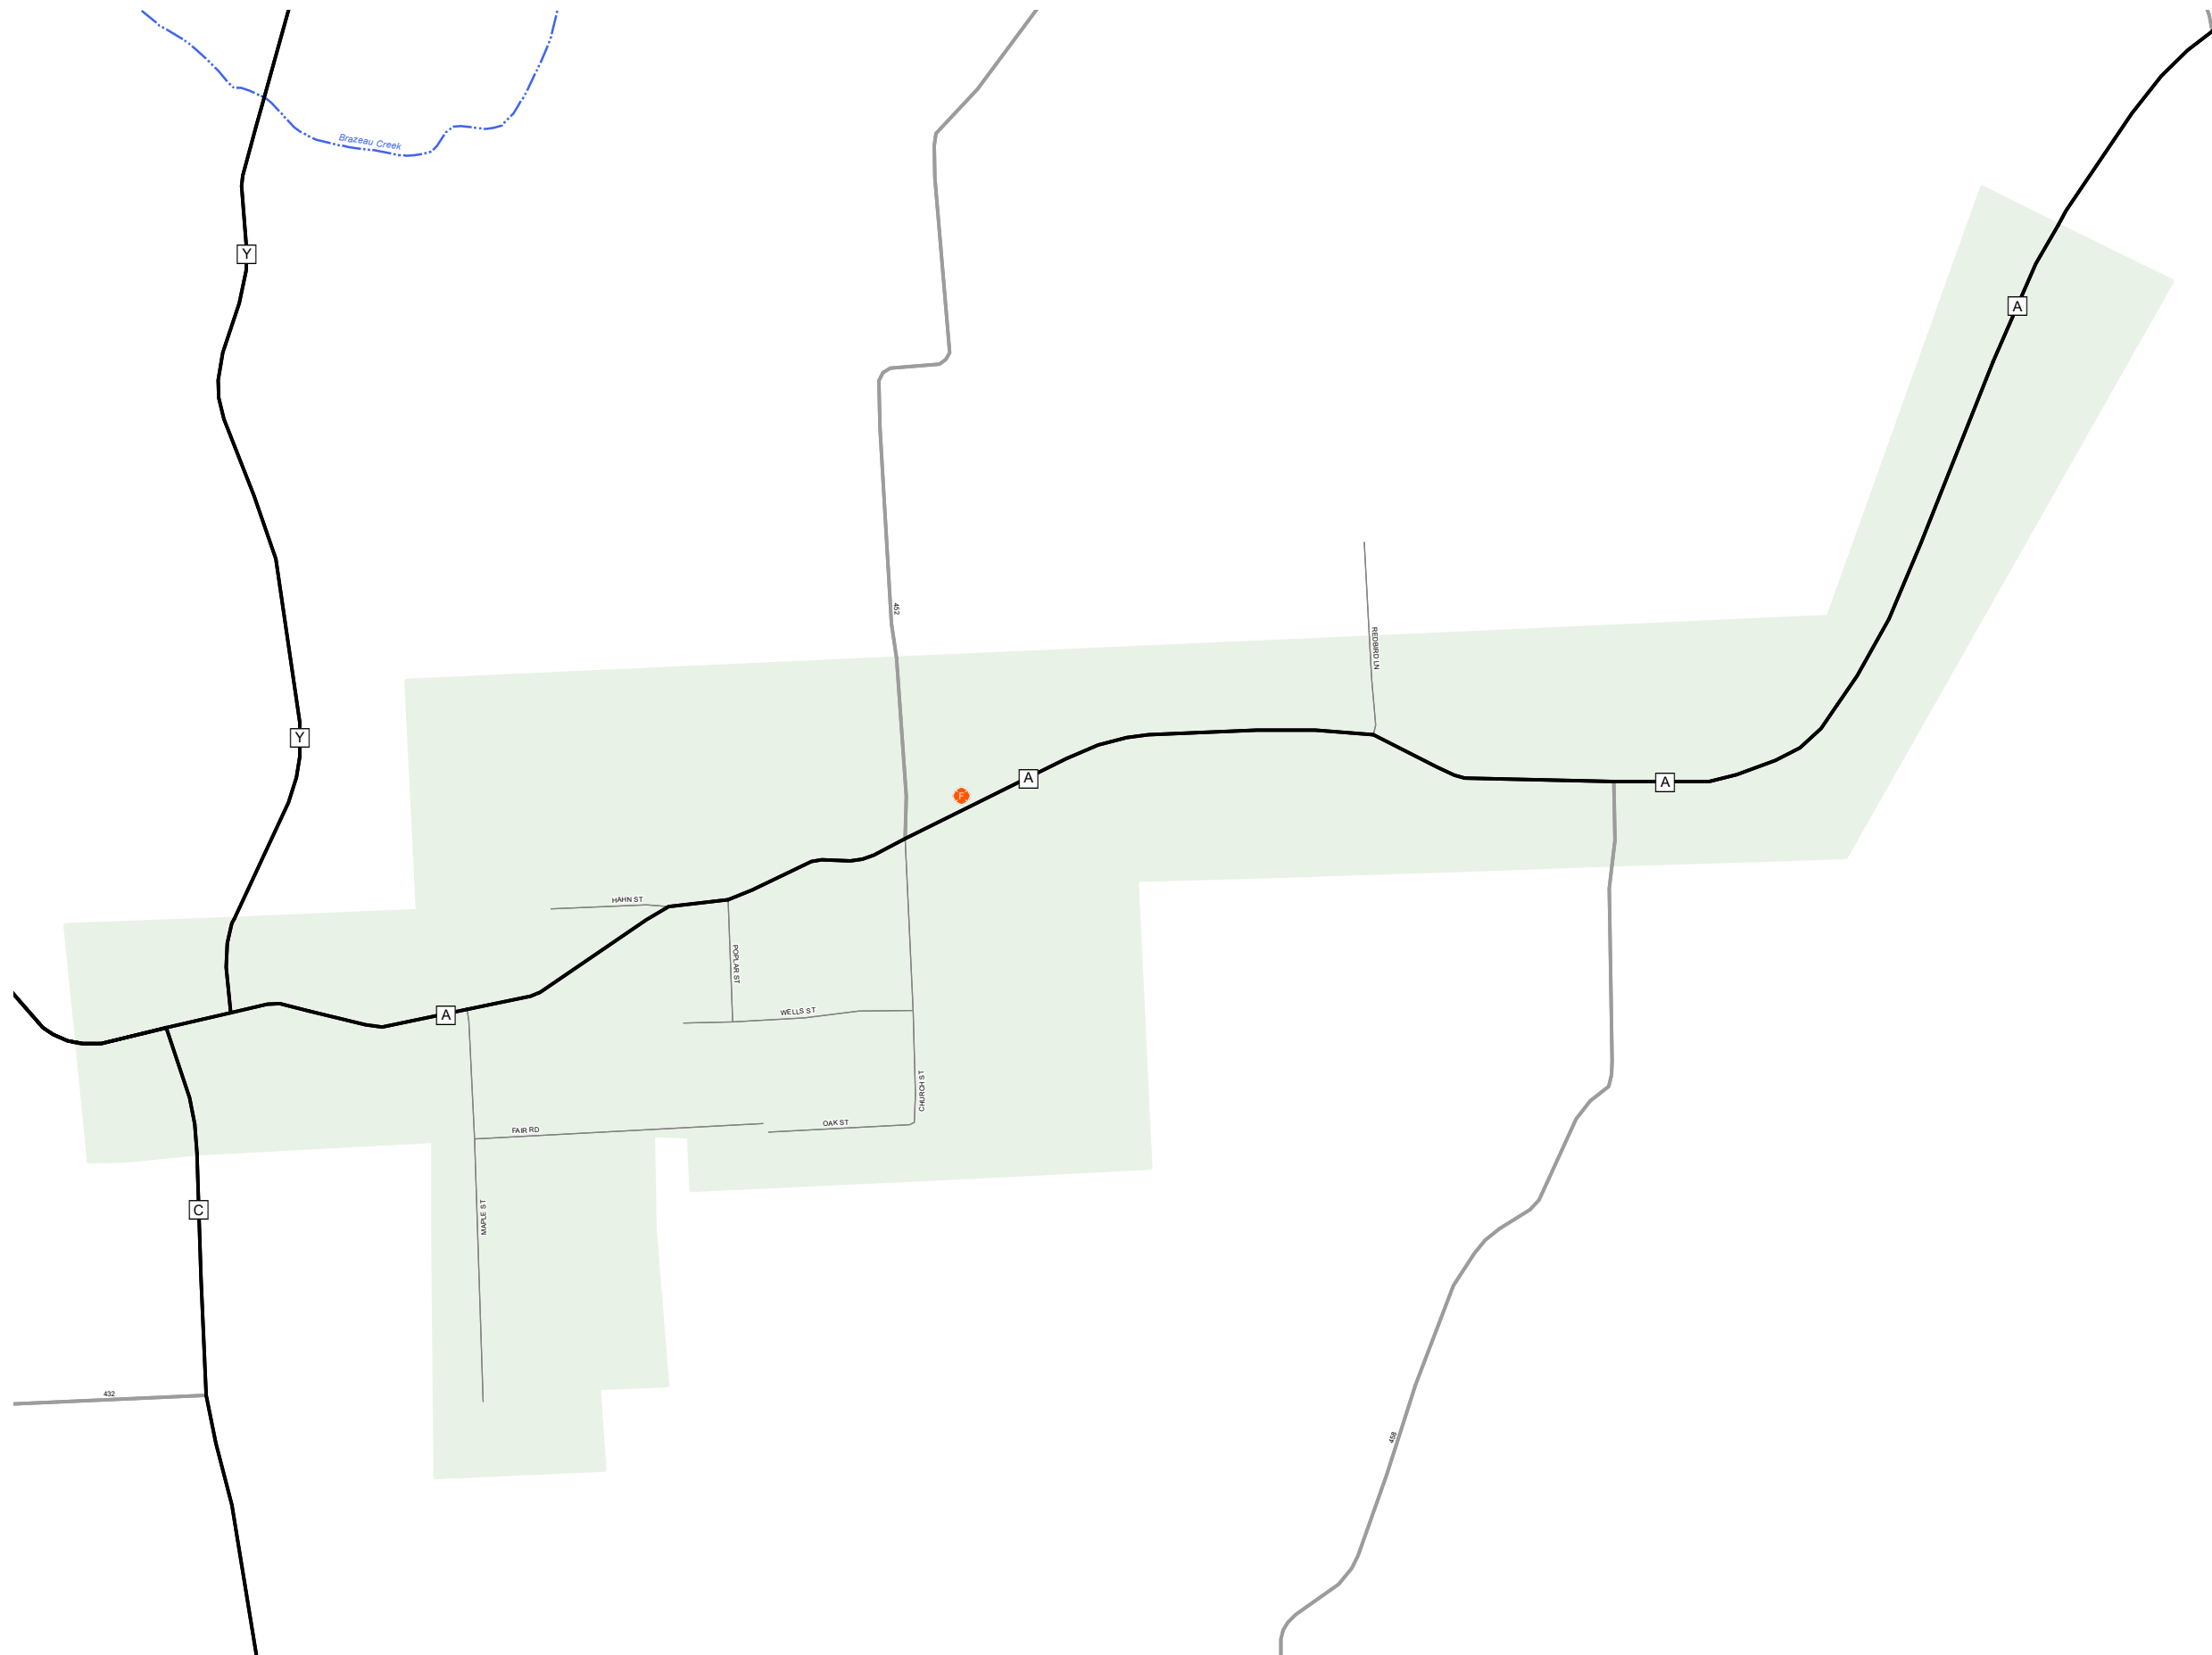

ALTENBURG

PERRY COUNTY

MISSOURI

SOUTHEAST DISTRICT

2021

Legend

- Interstate
- Interstate Loop
- US Route
- Business Route
- Missouri Route
- Letter Route
- County Road
- Railroad
- City Street
- Other Routes
- River or Stream
- Lake or Large River
- City Limits
- Surrounding City Limits
- County Boundary
- Metrolink Lines
- Fire Department
- Local Law Enforcement
- MSHP Office
- Missouri State Capitol
- County Courthouse
- Hospitals
- MoDOT Office
- MoDOT Maintenance Building
- Cemeteries
- Public Airports
- Amtrak Stations
- Metrolink Stations