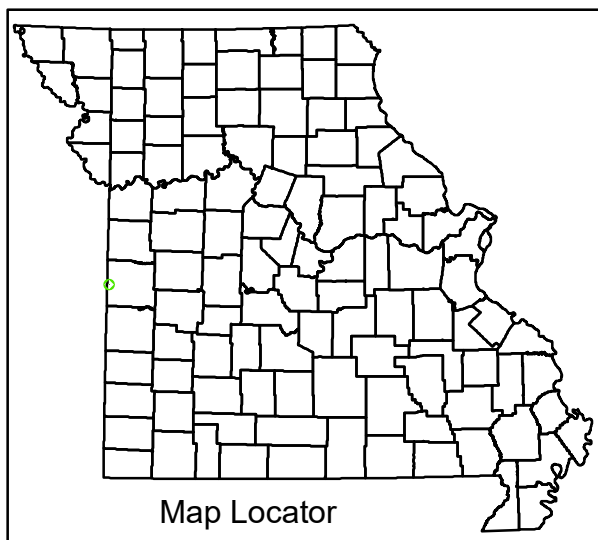

BATES COUNTY
 MISSOURI
 SOUTHWEST DISTRICT
 2021

AMORET

Legend

- Interstate
- Interstate Loop
- US Route
- Business Route
- Missouri Route
- Letter Route
- County Road
- Railroad
- City Street
- Other Routes
- River or Stream
- Lake or Large River
- City Limits
- Surrounding City Limits
- County Boundary
- Metrolink Lines
- ★ Fire Department
- P Local Law Enforcement
- P MSHP Office
- ★ Missouri State Capitol
- ⊕ County Courthouse
- H Hospitals
- MoDOT Office
- MoDOT Maintenance Building
- ⚰ Cemeteries
- ✈ Public Airports
- A Amtrak Stations
- Metrolink Stations