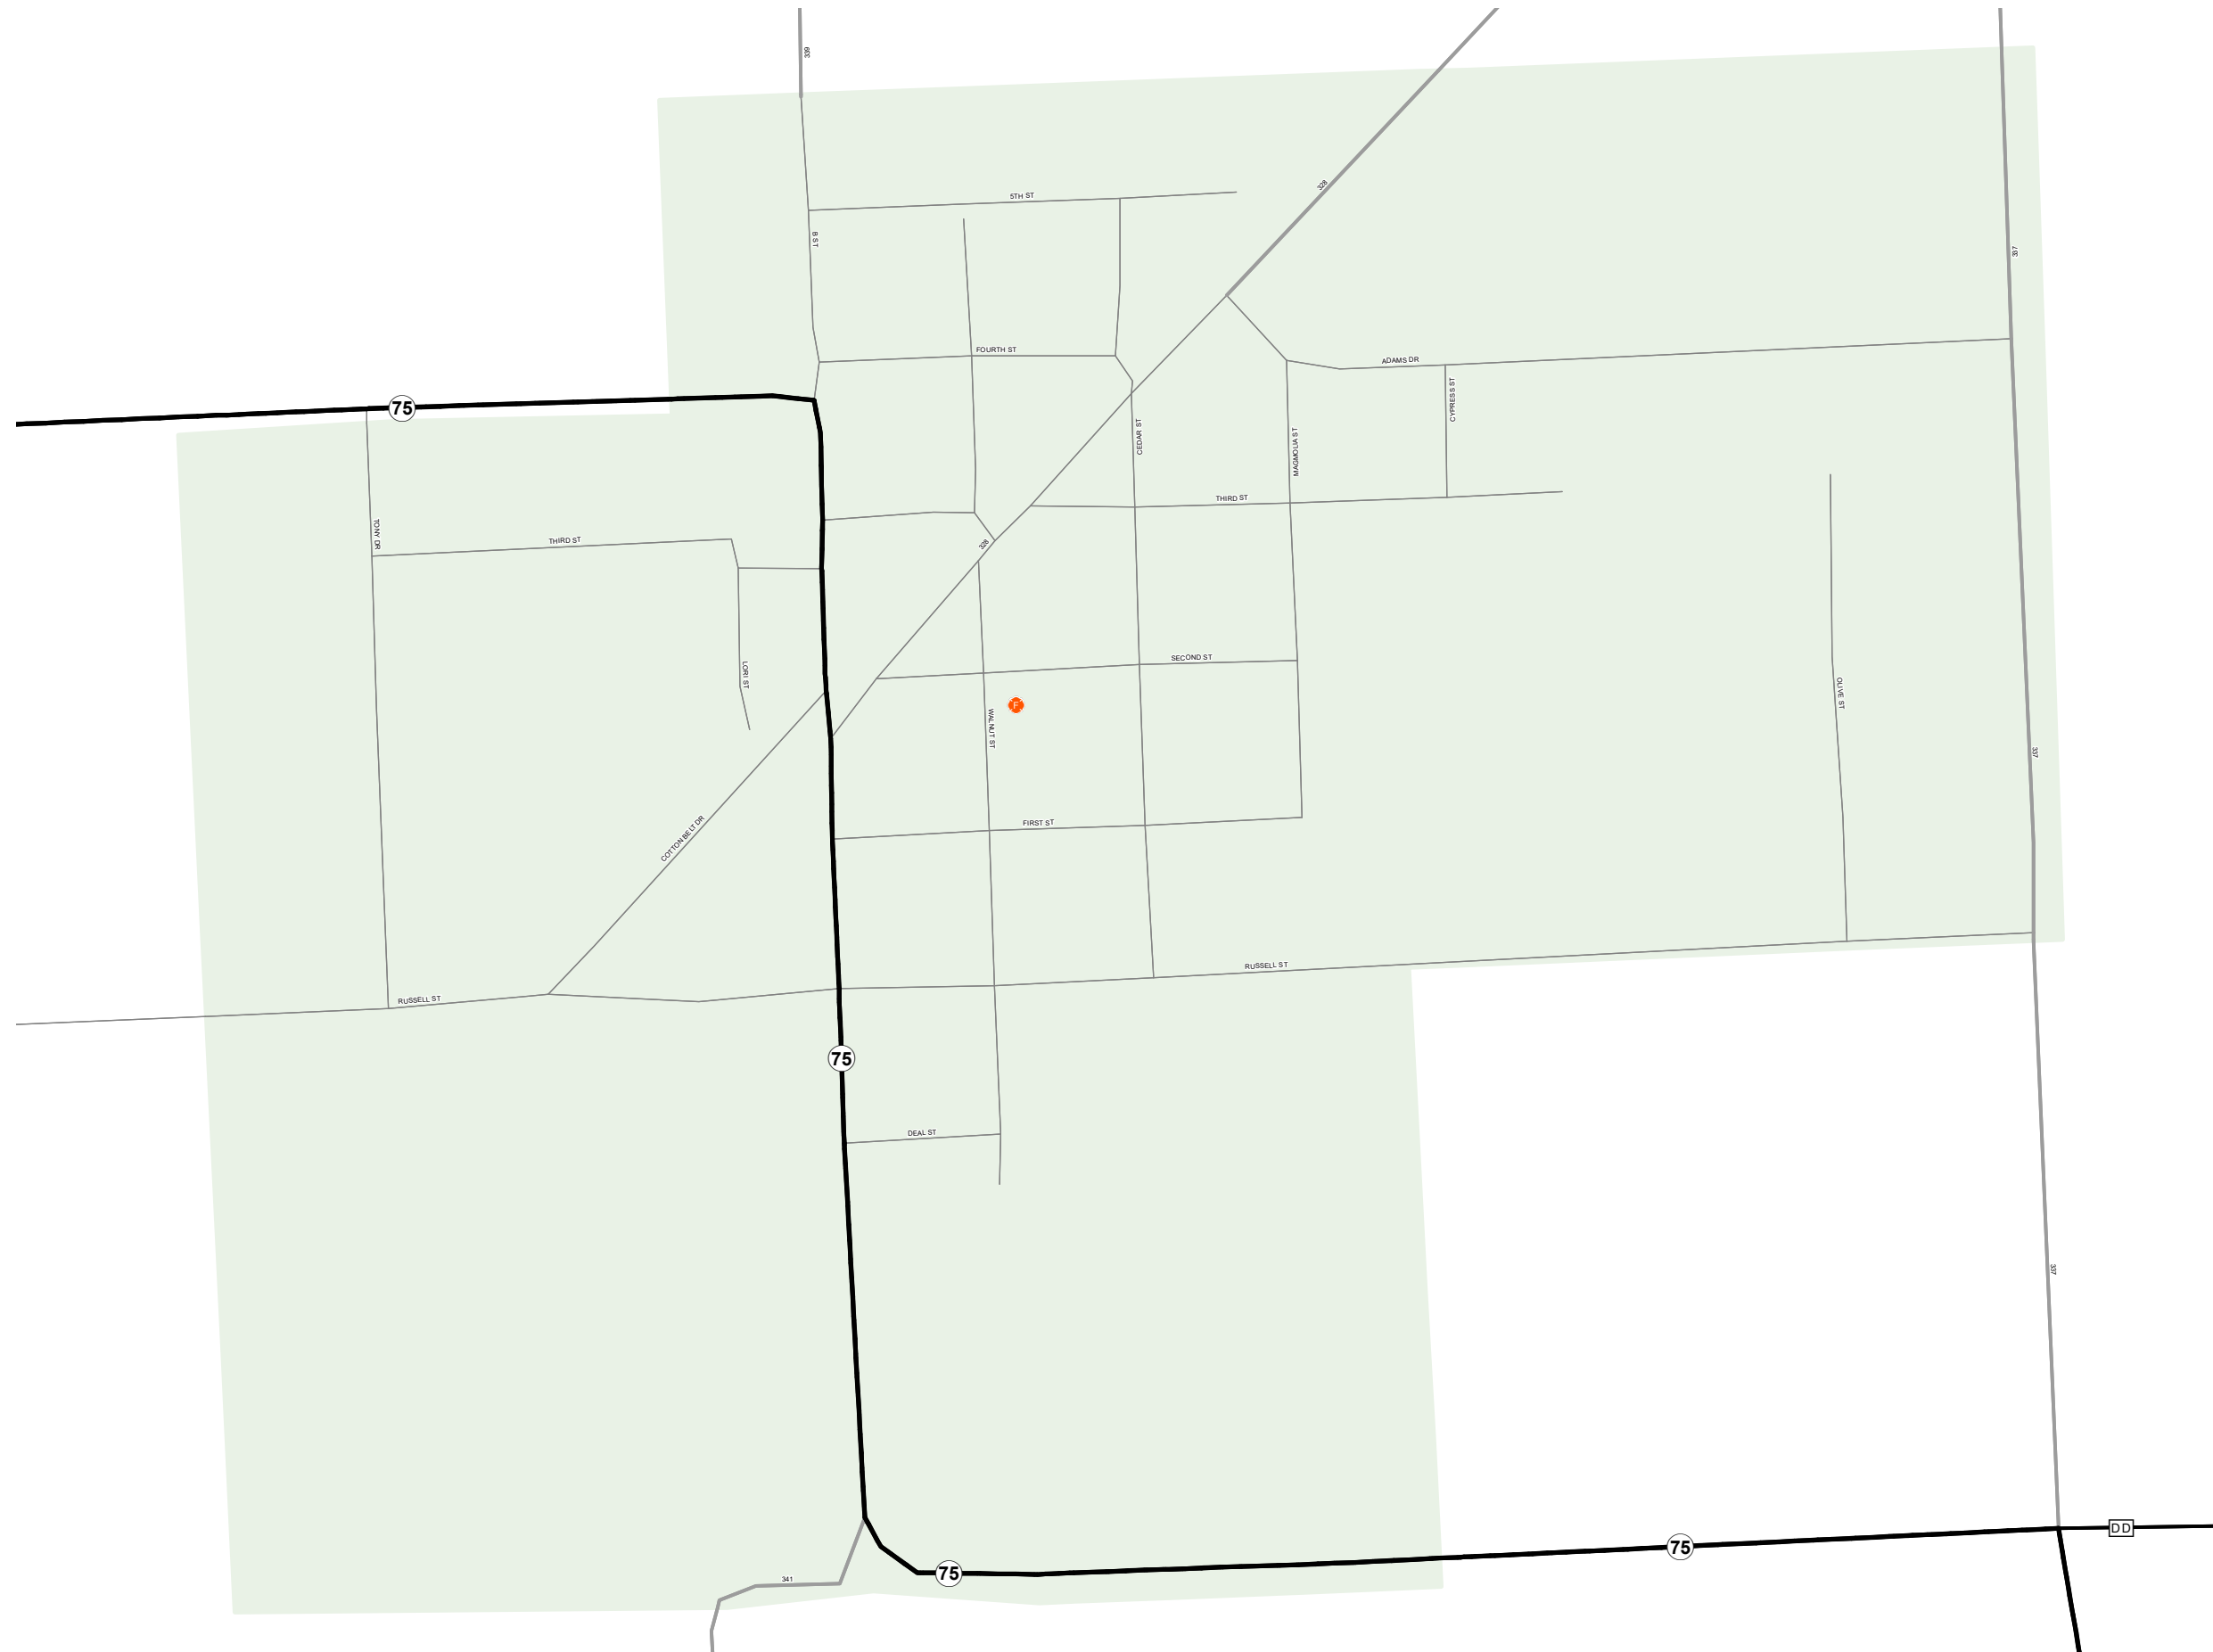

ANNISTON

MISSISSIPPI COUNTY

MISSOURI

SOUTHEAST DISTRICT

2021

Legend

- Interstate
- Interstate Loop
- US Route
- Business Route
- Missouri Route
- Letter Route
- County Road
- Railroad
- City Street
- Other Routes
- River or Stream
- Lake or Large River
- City Limits
- Surrounding City Limits
- County Boundary
- Metrolink Lines
- Fire Department
- Local Law Enforcement
- MSHP Office
- Missouri State Capitol
- County Courthouse
- Hospitals
- MoDOT Office
- MoDOT Maintenance Building
- Cemeteries
- Public Airports
- Amtrak Stations
- Metrolink Stations