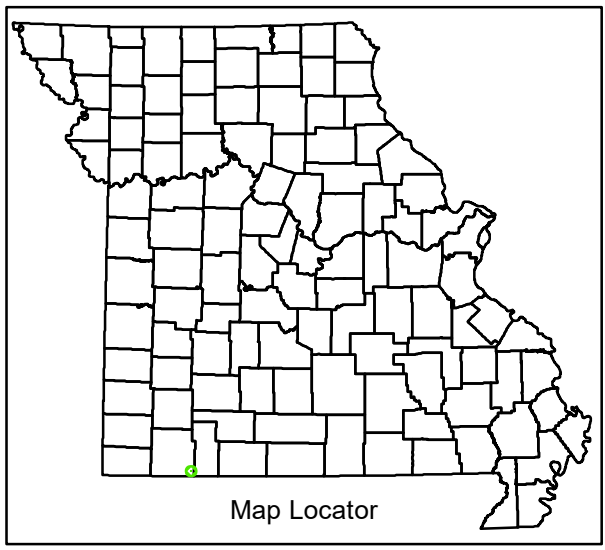

# ARROW POINT

BARRY COUNTY

MISSOURI

SOUTHWEST DISTRICT

2021

- Legend**
- Interstate
  - Interstate Loop
  - US Route
  - Business Route
  - Missouri Route
  - Letter Route
  - County Road
  - Railroad
  - City Street
  - Other Routes
  - River or Stream
  - Lake or Large River
  - City Limits
  - Surrounding City Limits
  - County Boundary
  - Metrolink Lines
  - Fire Department
  - Local Law Enforcement
  - MSHP Office
  - Missouri State Capitol
  - County Courthouse
  - Hospitals
  - MoDOT Office
  - MoDOT Maintenance Building
  - Cemeteries
  - Public Airports
  - Amtrak Stations
  - Metrolink Stations