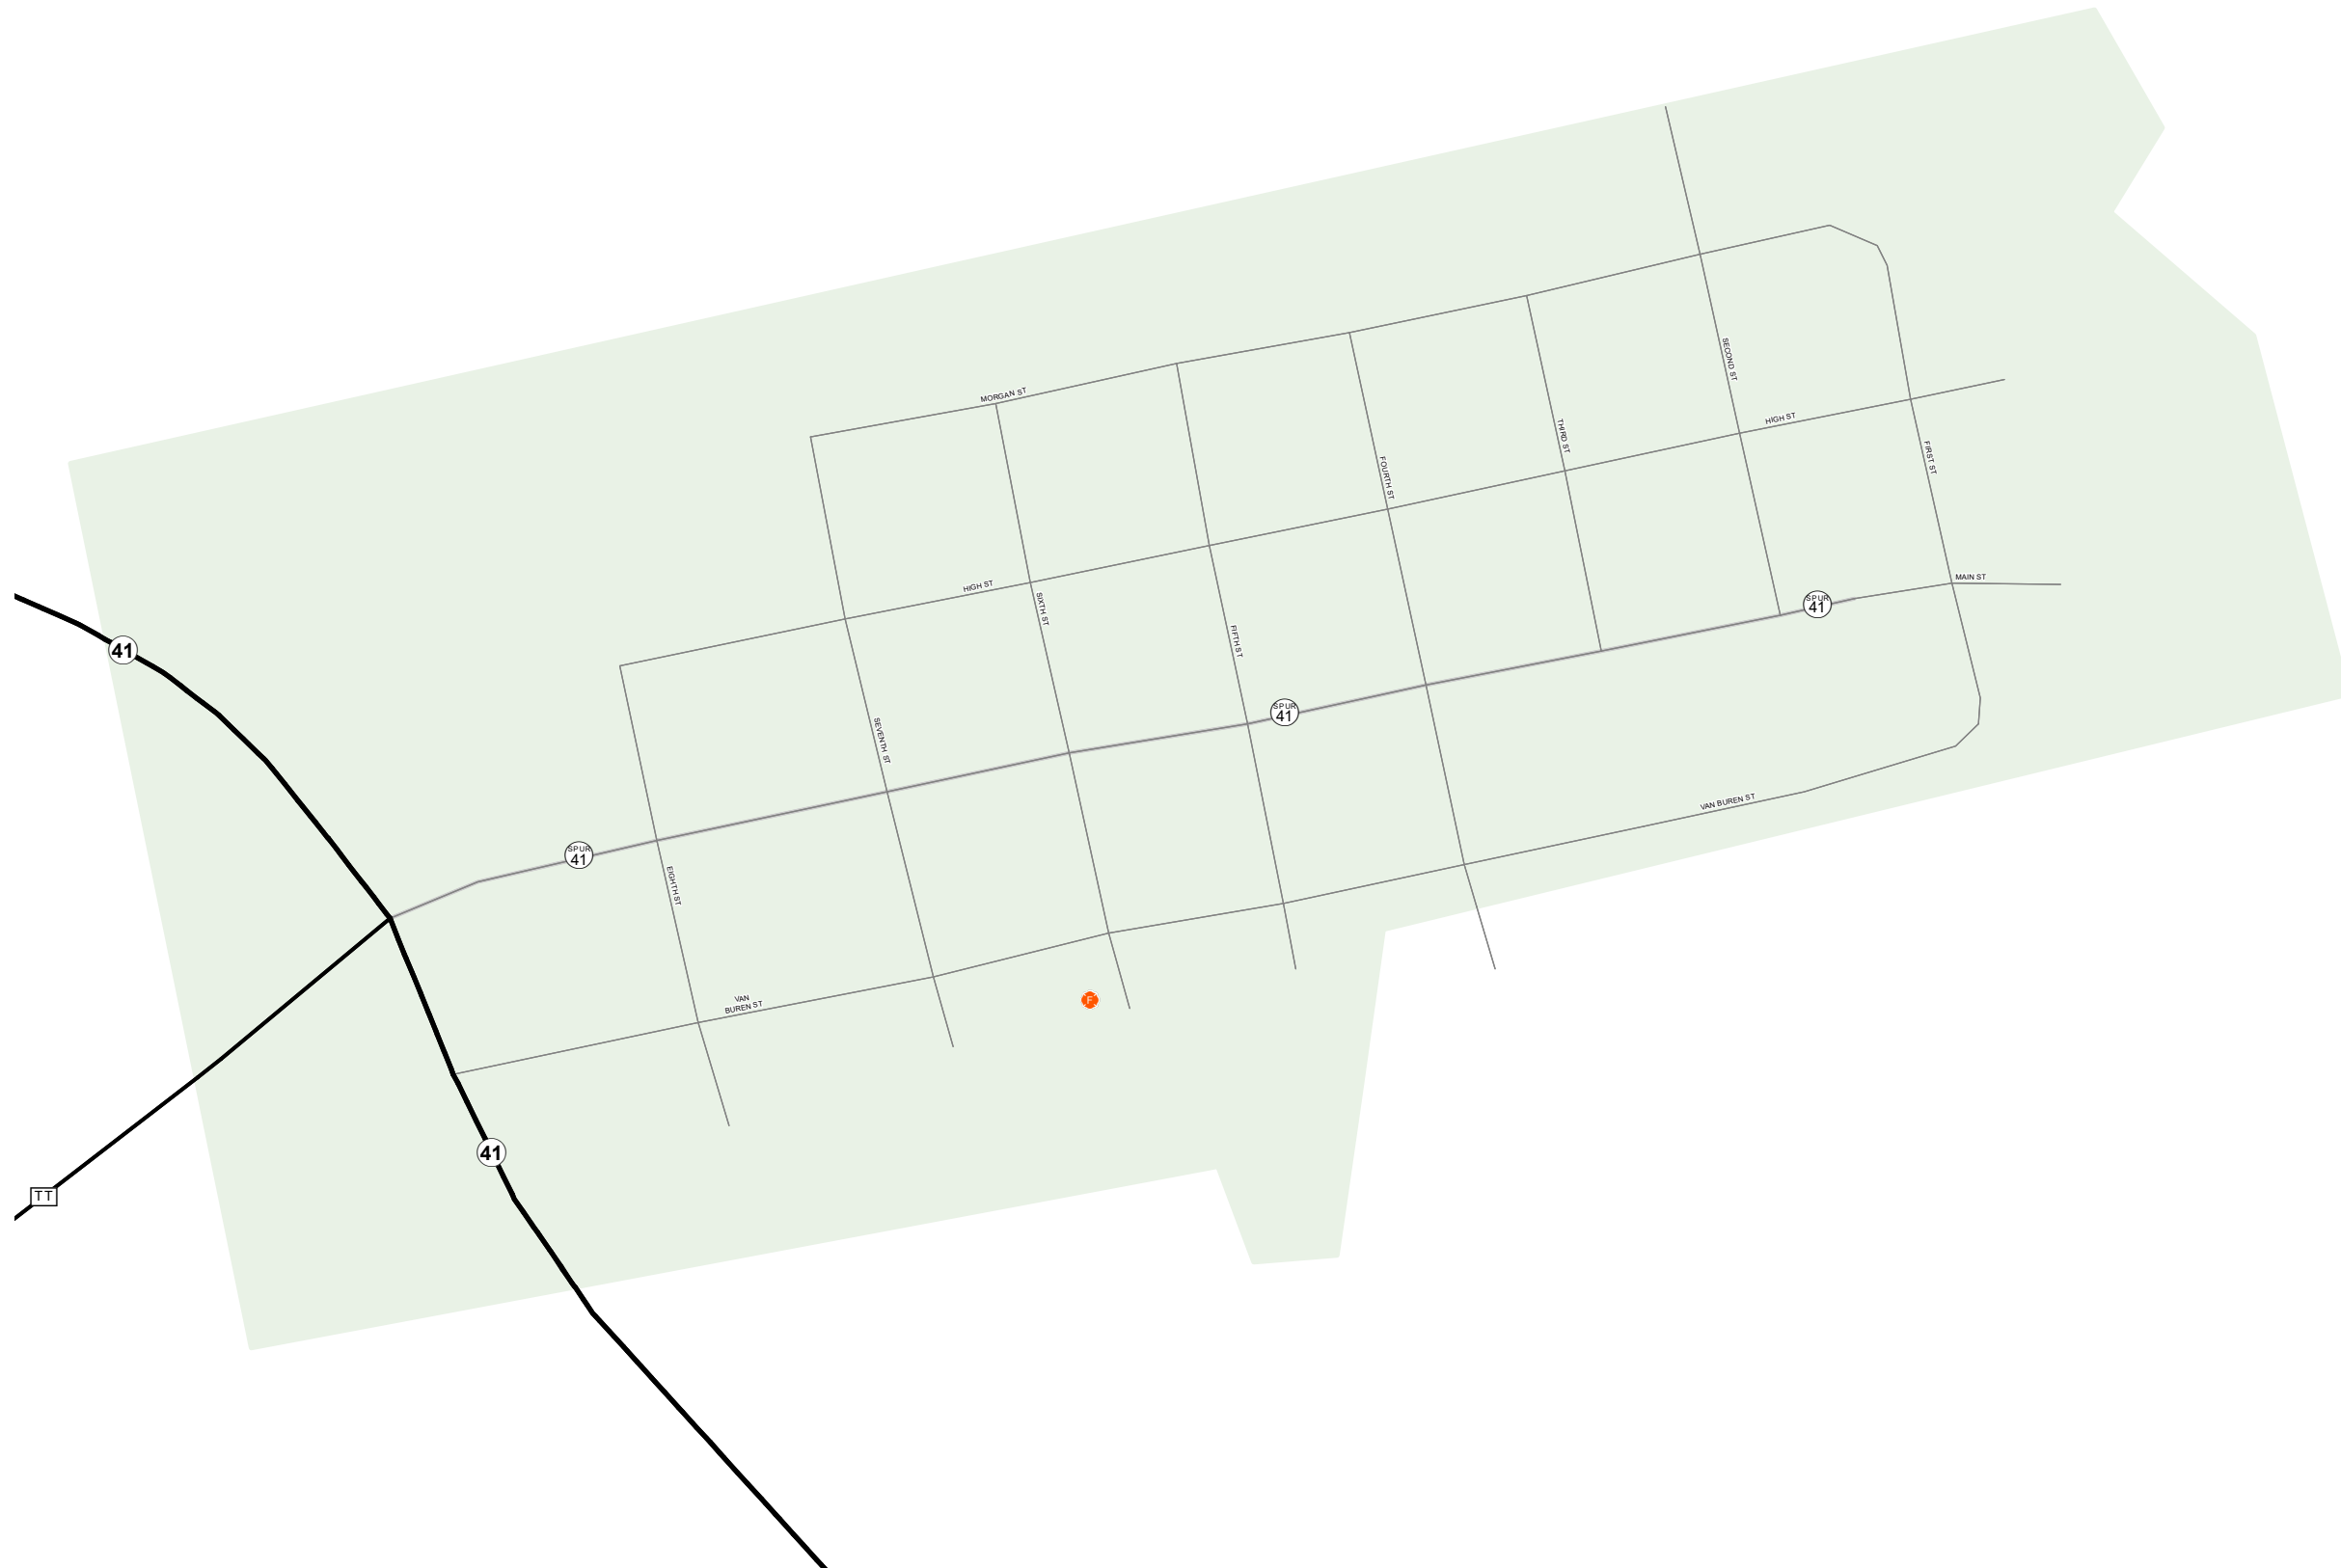

ARROW ROCK

SALINE COUNTY

MISSOURI

KANSAS CITY DISTRICT

2021

Legend

- Interstate
- Interstate Loop
- US Route
- Business Route
- Missouri Route
- Letter Route
- County Road
- Railroad
- City Street
- Other Routes
- River or Stream
- Lake or Large River
- City Limits
- Surrounding City Limits
- County Boundary
- Metrolink Lines
- Fire Department
- Local Law Enforcement
- MSHP Office
- Missouri State Capitol
- County Courthouse
- Hospitals
- MoDOT Office
- MoDOT Maintenance Building
- Cemeteries
- Public Airports
- Amtrak Stations
- Metrolink Stations