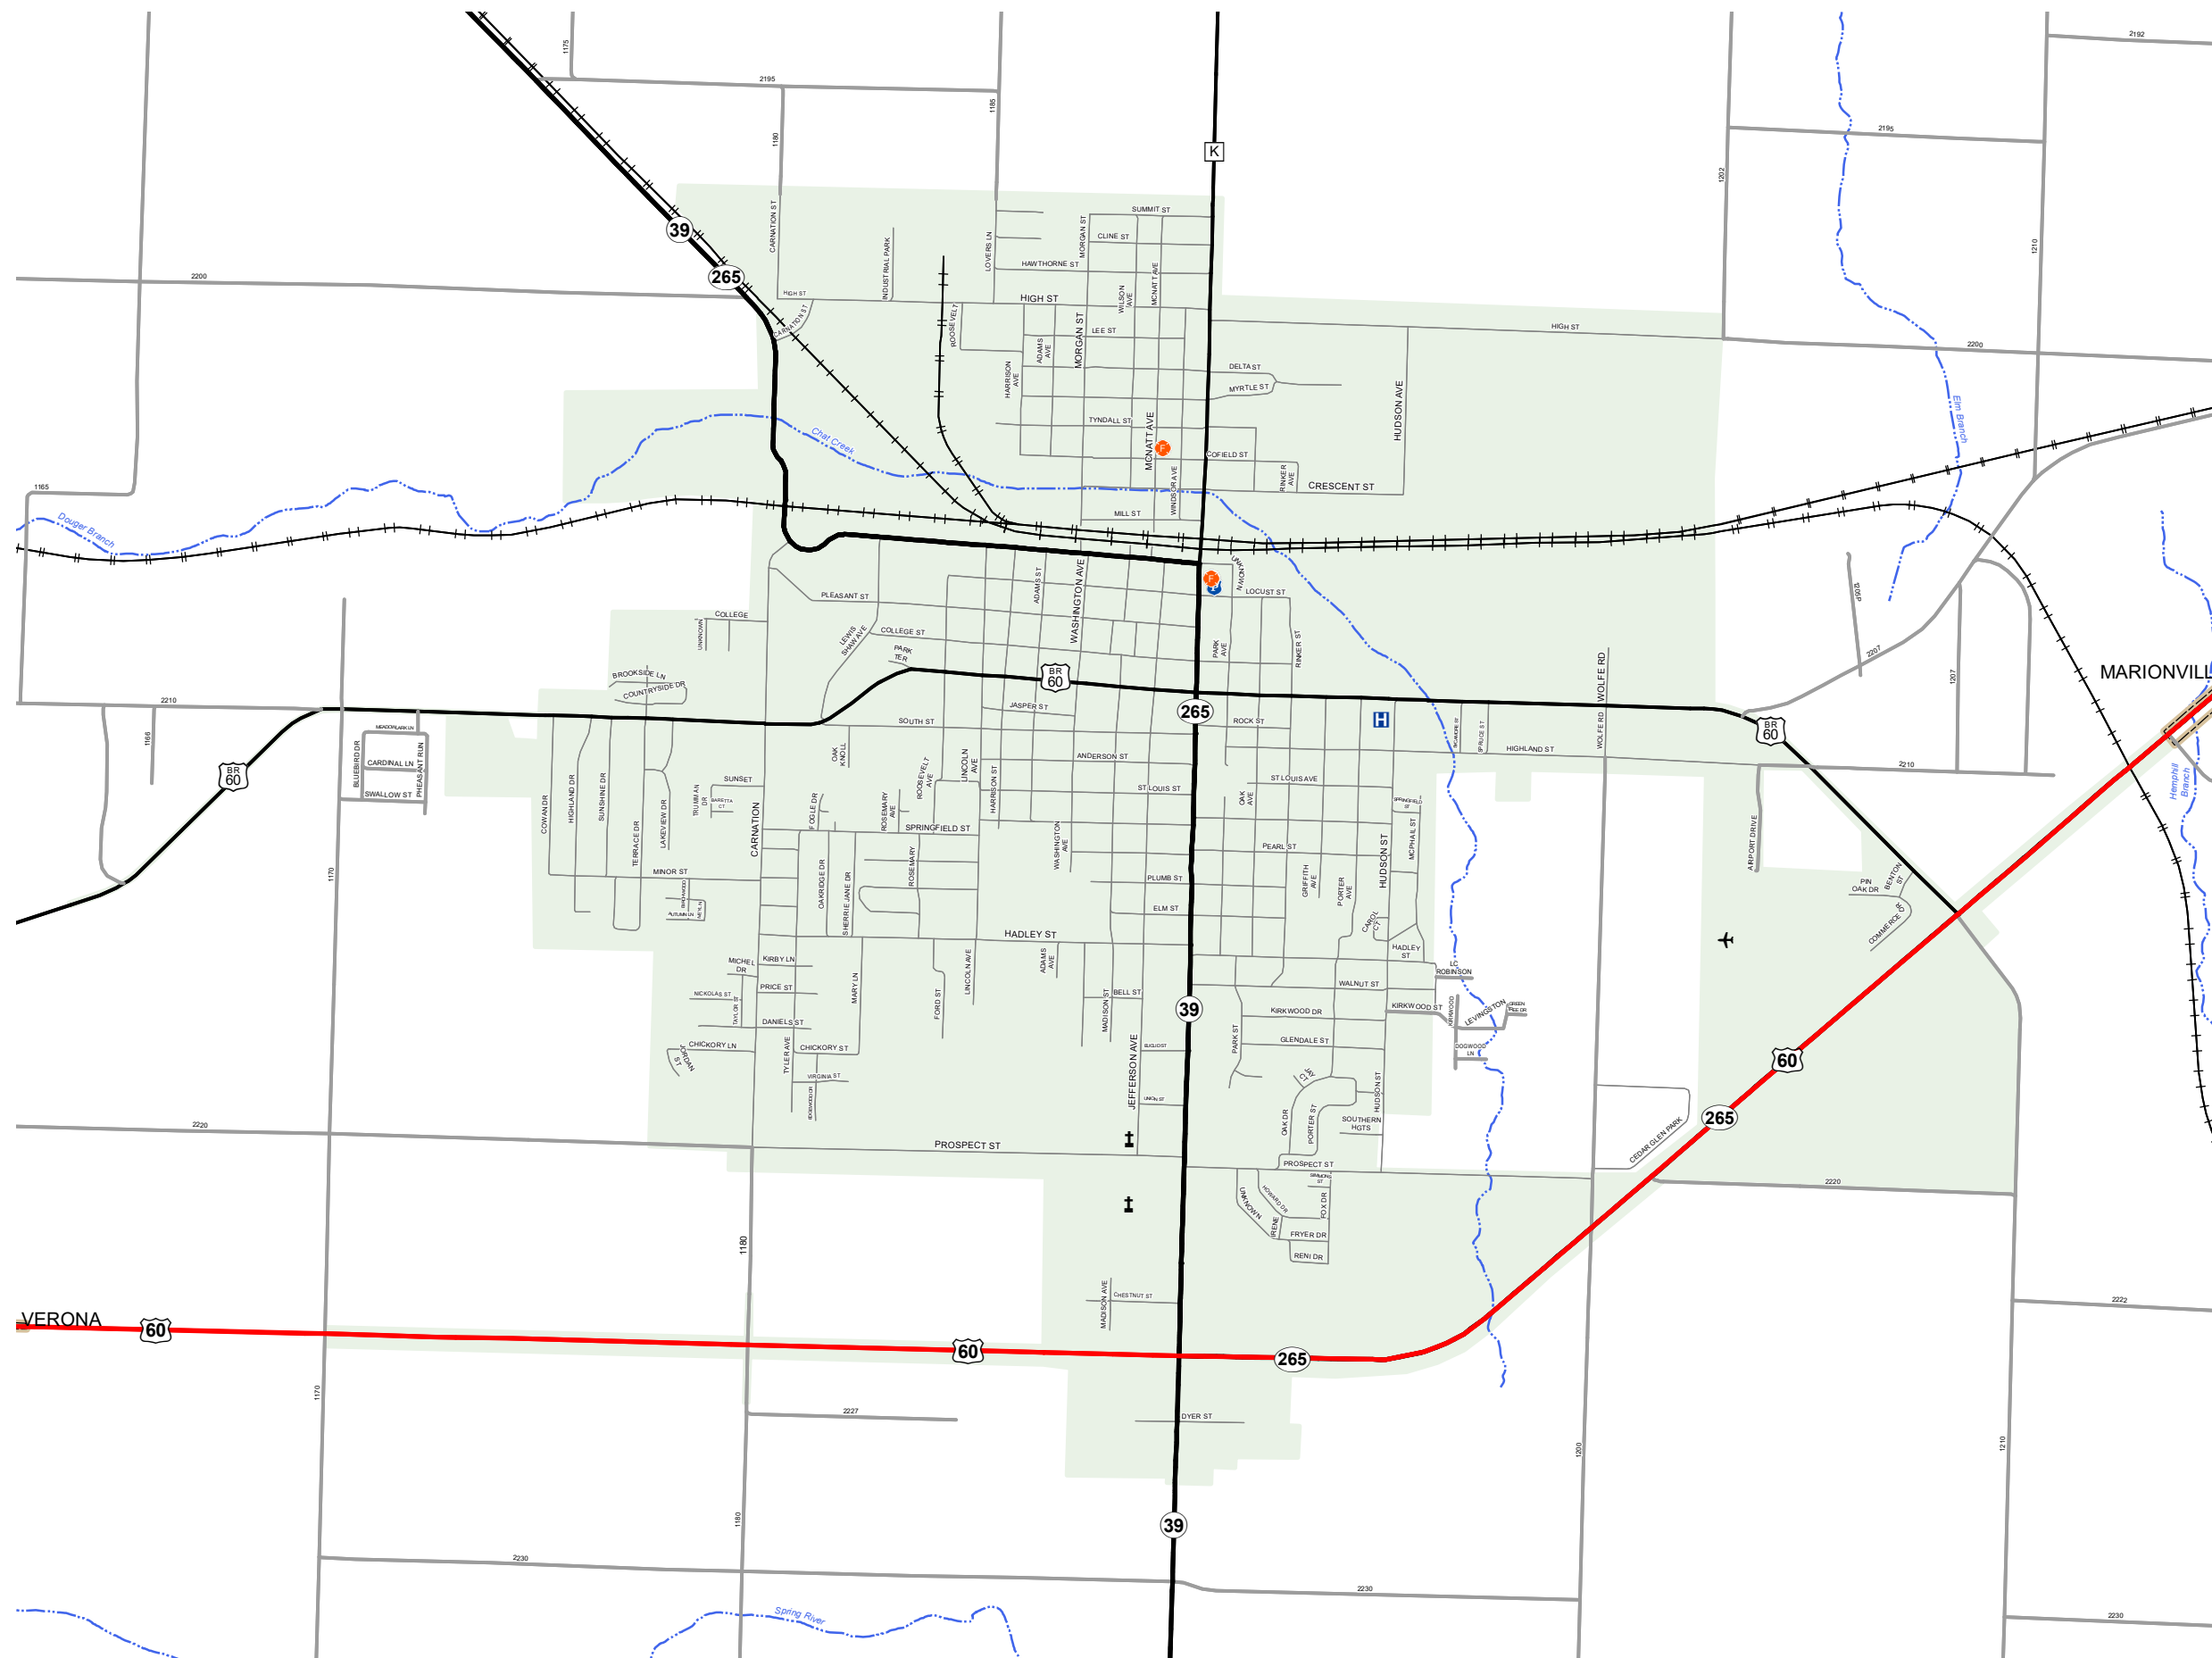

AURORA

LAWRENCE COUNTY

MISSOURI

SOUTHWEST DISTRICT

2021

- Legend**
- Interstate
 - Interstate Loop
 - US Route
 - Business Route
 - Missouri Route
 - Letter Route
 - County Road
 - Railroad
 - City Street
 - Other Routes
 - River or Stream
 - Lake or Large River
 - City Limits
 - Surrounding City Limits
 - County Boundary
 - Metrolink Lines
 - Fire Department
 - Local Law Enforcement
 - MSHP Office
 - ★ Missouri State Capitol
 - County Courthouse
 - Hospitals
 - MoDOT Office
 - MoDOT Maintenance Building
 - † Cemeteries
 - ✈ Public Airports
 - Amtrak Stations
 - Metrolink Stations

MISSOURI DEPARTMENT OF TRANSPORTATION
 TRANSPORTATION PLANNING
 1-888-ASK-MODOT
 WWW.MODOT.ORG
 AUGUST 2021