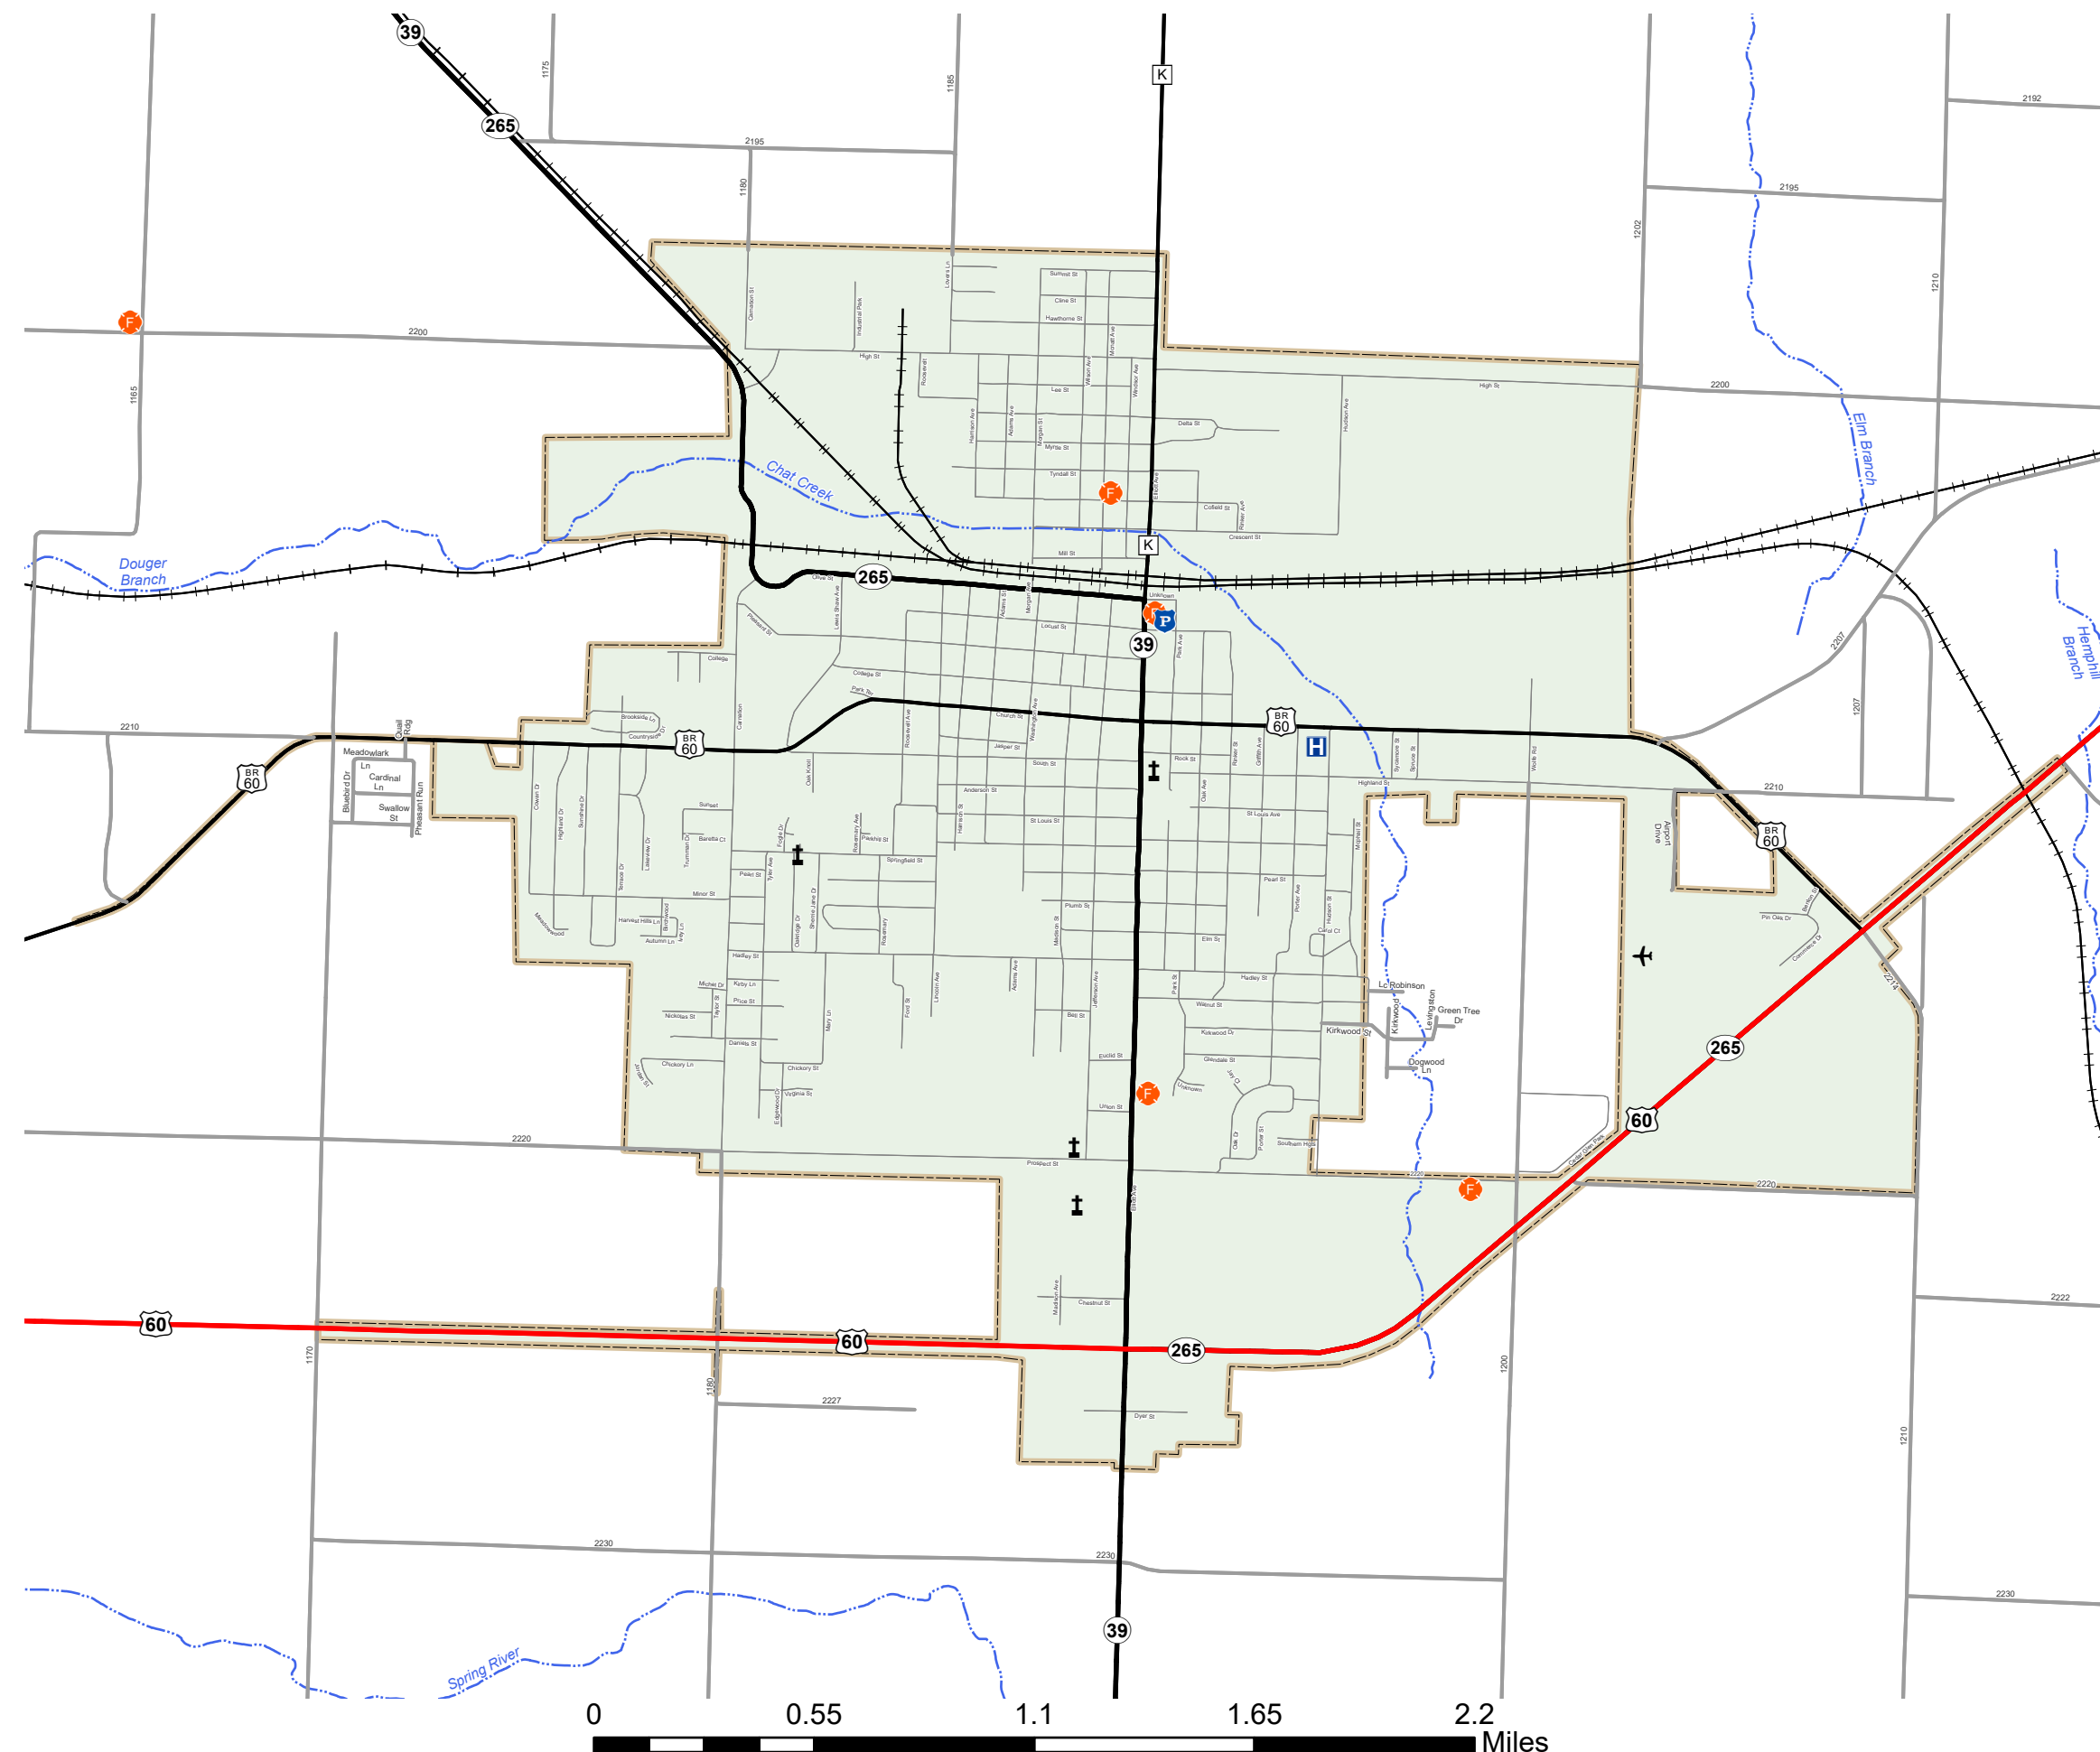

AURORA

LAWRENCE COUNTY

MISSOURI

SOUTHWEST DISTRICT

2026

Legend

- | | |
|--------------------|------------------|
| Fire Station | Interstate |
| Police Stations | Interstate Loop |
| MSHP Office | US Route |
| Hospitals | Business Route |
| Airports | Missouri Route |
| County Courthouse | Letter Route |
| MoDOT Maintenance | County Road |
| MoDOT Office | Railroad |
| Cemetery | City Street |
| Amtrak Stations | Other Routes |
| MetroLink Stations | River/Stream |
| MetroLink Lines | Lake/Large River |
| City Limits | County |

MISSOURI DEPARTMENT OF TRANSPORTATION
TRANSPORTATION PLANNING
1-888-ASK-MODOT
WWW.MODOT.ORG
January 2026