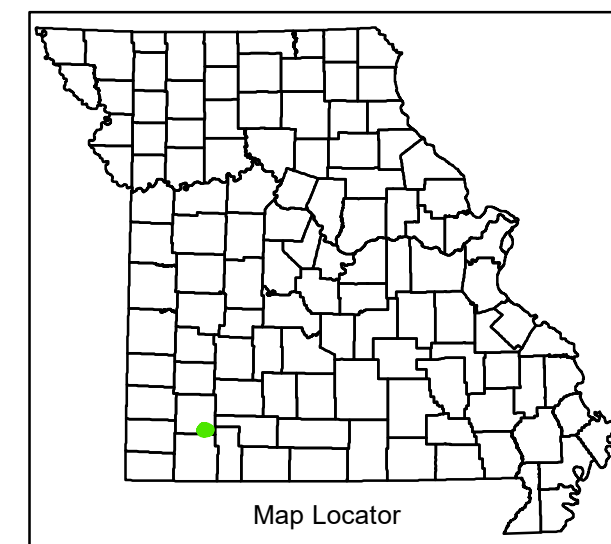

AURORA

LAWRENCE COUNTY

MISSOURI

SOUTHWEST DISTRICT

2021

- Legend**
- Interstate
 - Interstate Loop
 - US Route
 - Business Route
 - Missouri Route
 - Letter Route
 - County Road
 - Railroad
 - City Street
 - Other Routes
 - River or Stream
 - Lake or Large River
 - City Limits
 - Surrounding City Limits
 - County Boundary
 - Metrolink Lines
 - Fire Department
 - Local Law Enforcement
 - MSHP Office
 - ★ Missouri State Capitol
 - County Courthouse
 - Hospitals
 - MoDOT Office
 - MoDOT Maintenance Building
 - † Cemeteries
 - ✈ Public Airports
 - Amtrak Stations
 - Metrolink Stations