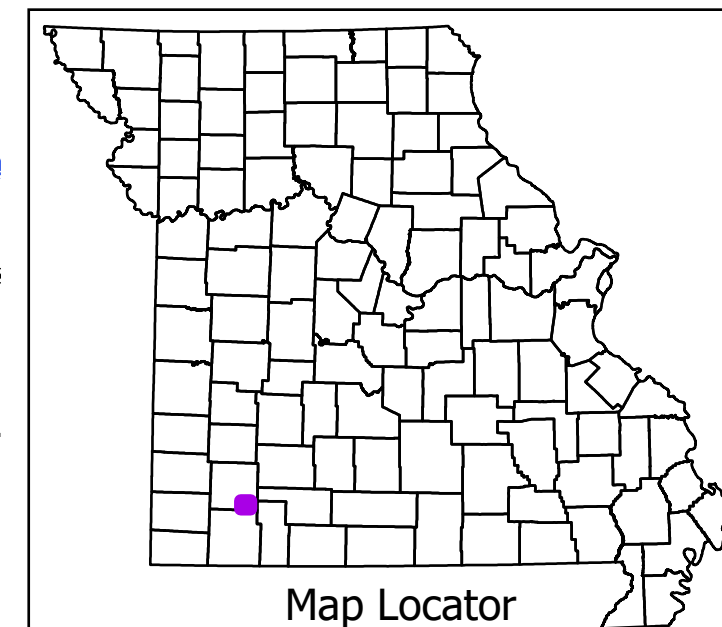

AURORA

LAWRENCE COUNTY

MISSOURI

SOUTHWEST DISTRICT

2026

Legend

- | | |
|--------------------|------------------|
| Fire Station | Interstate |
| Police Stations | Interstate Loop |
| MSHP Office | US Route |
| Hospitals | Business Route |
| Airports | Missouri Route |
| County Courthouse | Letter Route |
| MoDOT Maintenance | County Road |
| MoDOT Office | Railroad |
| Cemetery | City Street |
| Amtrak Stations | Other Routes |
| MetroLink Stations | River/Stream |
| MetroLink Lines | Lake/Large River |
| City Limits | County |