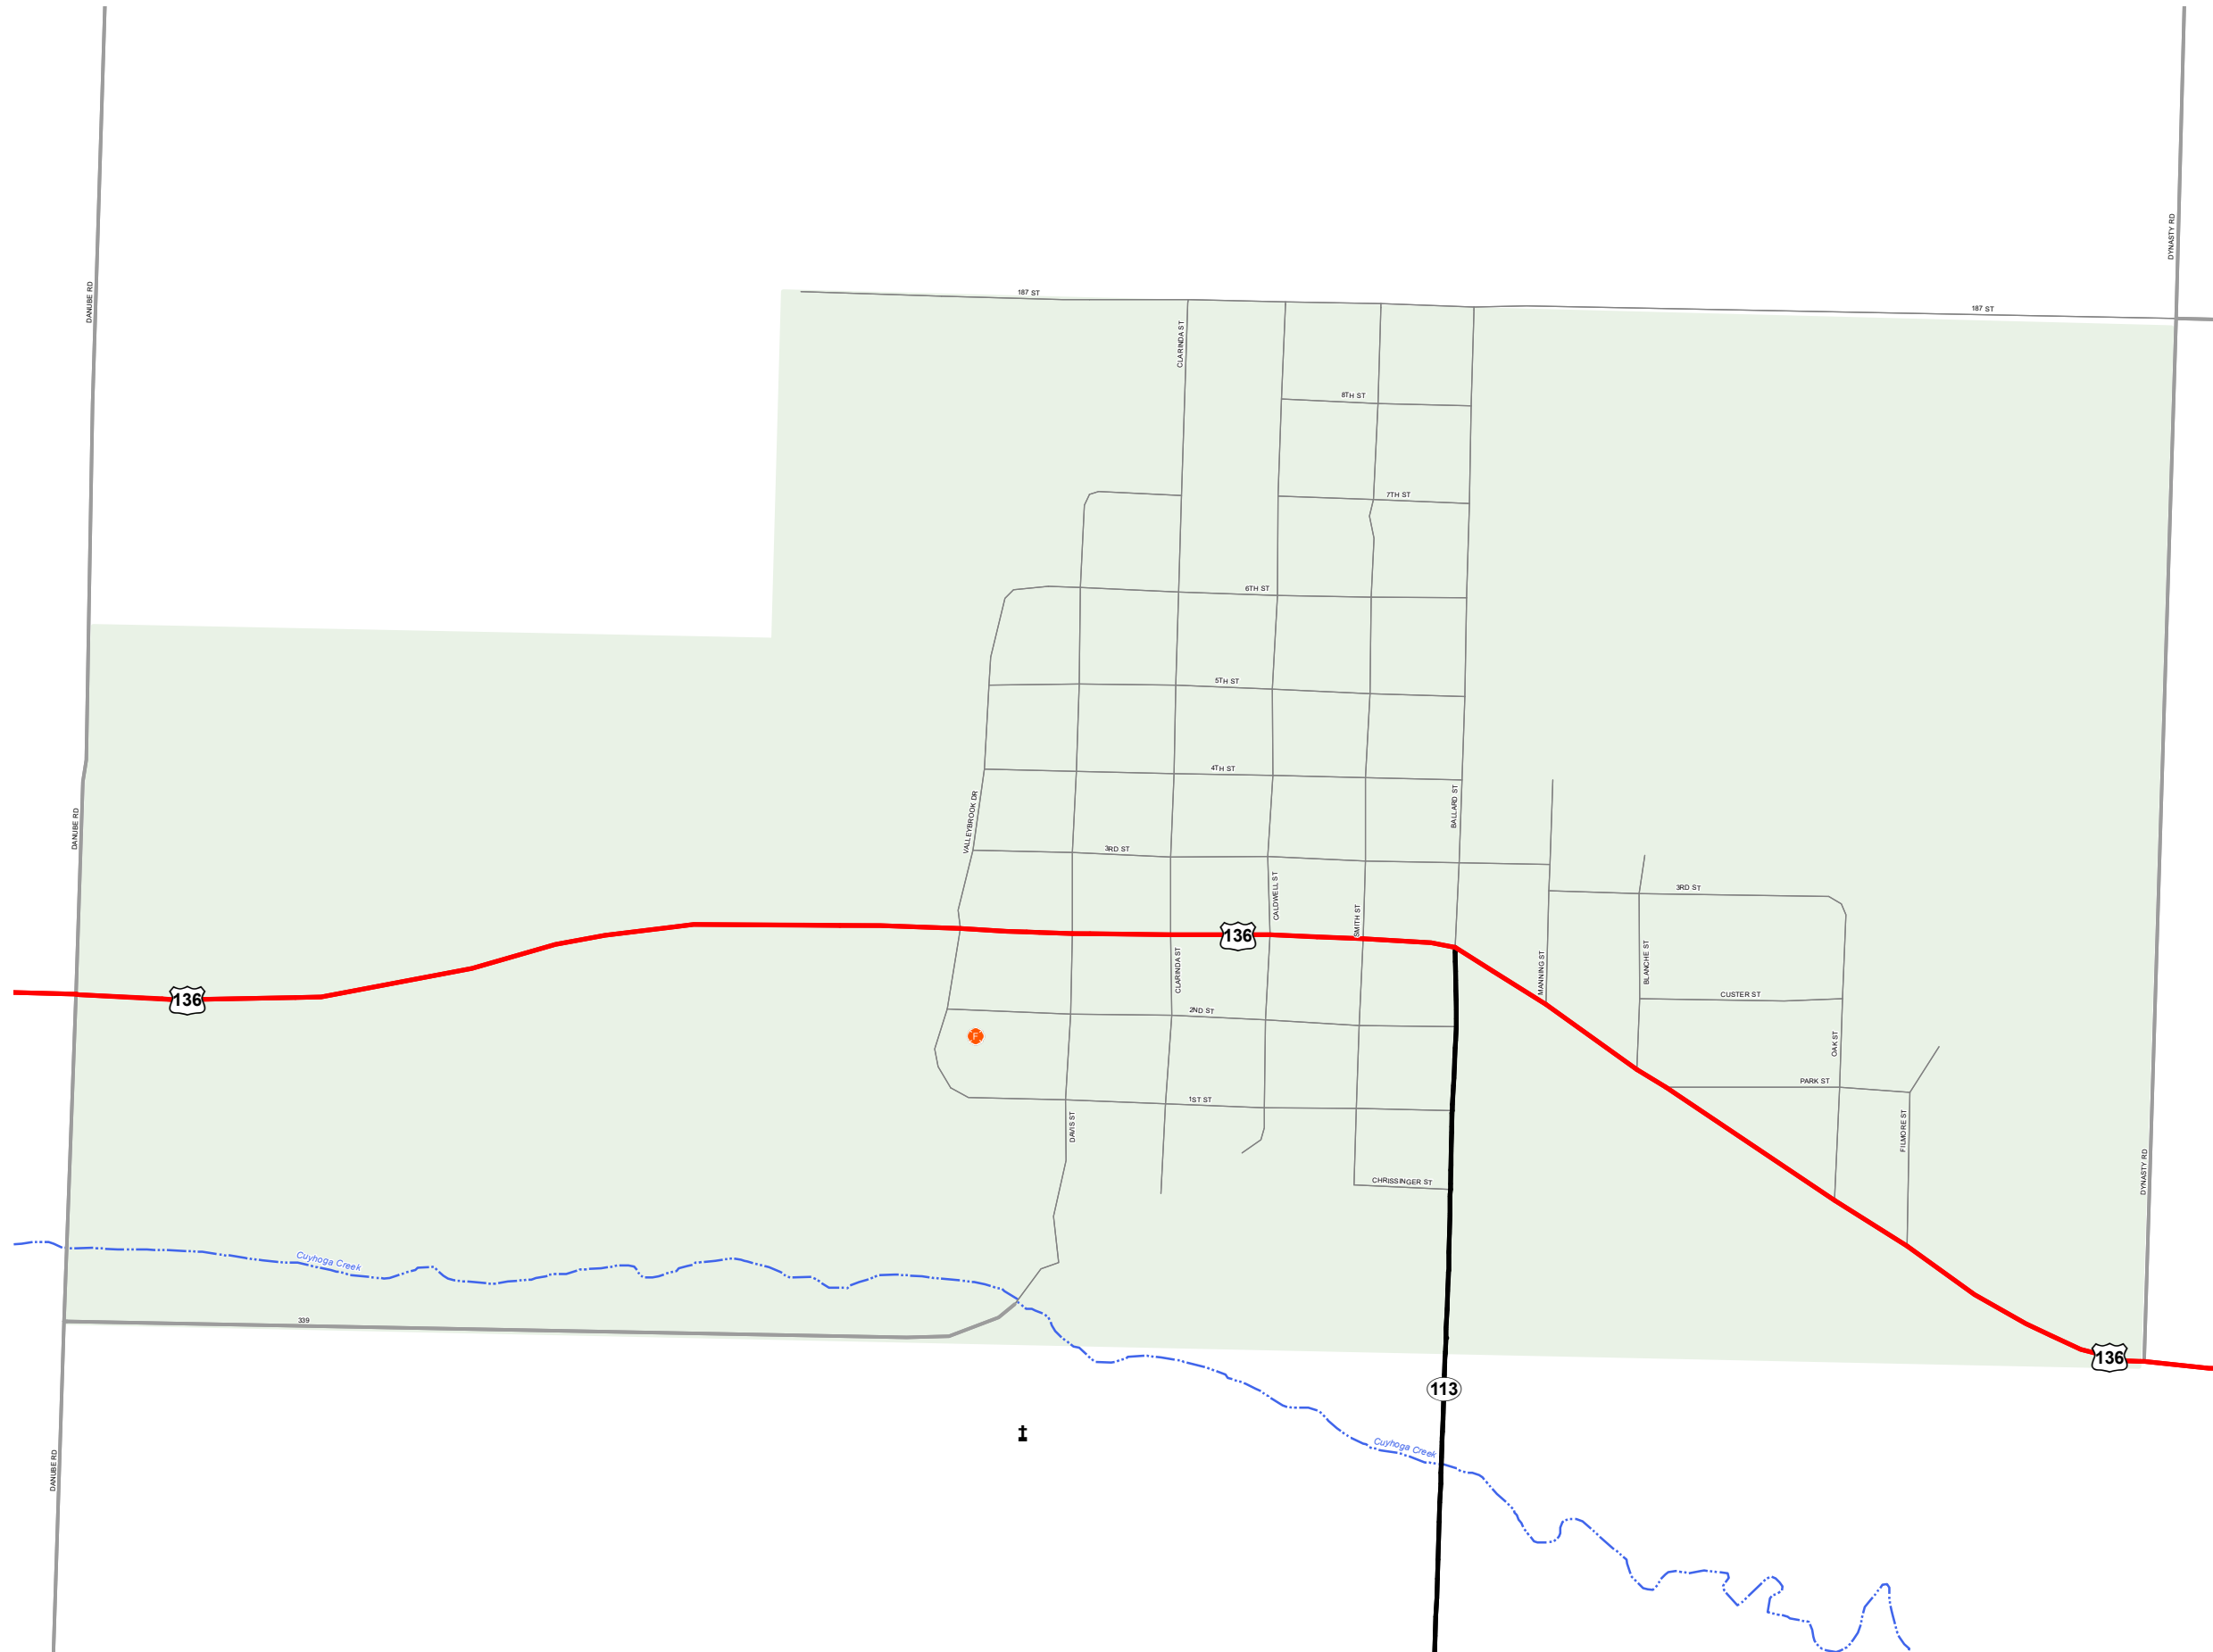

BURLINGTON JUNCTION

NODAWAY COUNTY
MISSOURI
NORTHWEST DISTRICT
2021

Legend

- Interstate
- Interstate Loop
- US Route
- Business Route
- Missouri Route
- Letter Route
- County Road
- Railroad
- City Street
- Other Routes
- River or Stream
- Lake or Large River
- City Limits
- Surrounding City Limits
- County Boundary
- Metrolink Lines
- Fire Department
- Local Law Enforcement
- MSHP Office
- ★ Missouri State Capitol
- ⊕ County Courthouse
- H Hospitals
- MoDOT Office
- MoDOT Maintenance Building
- ‡ Cemeteries
- ✈ Public Airports
- Amtrak Stations
- Metrolink Stations