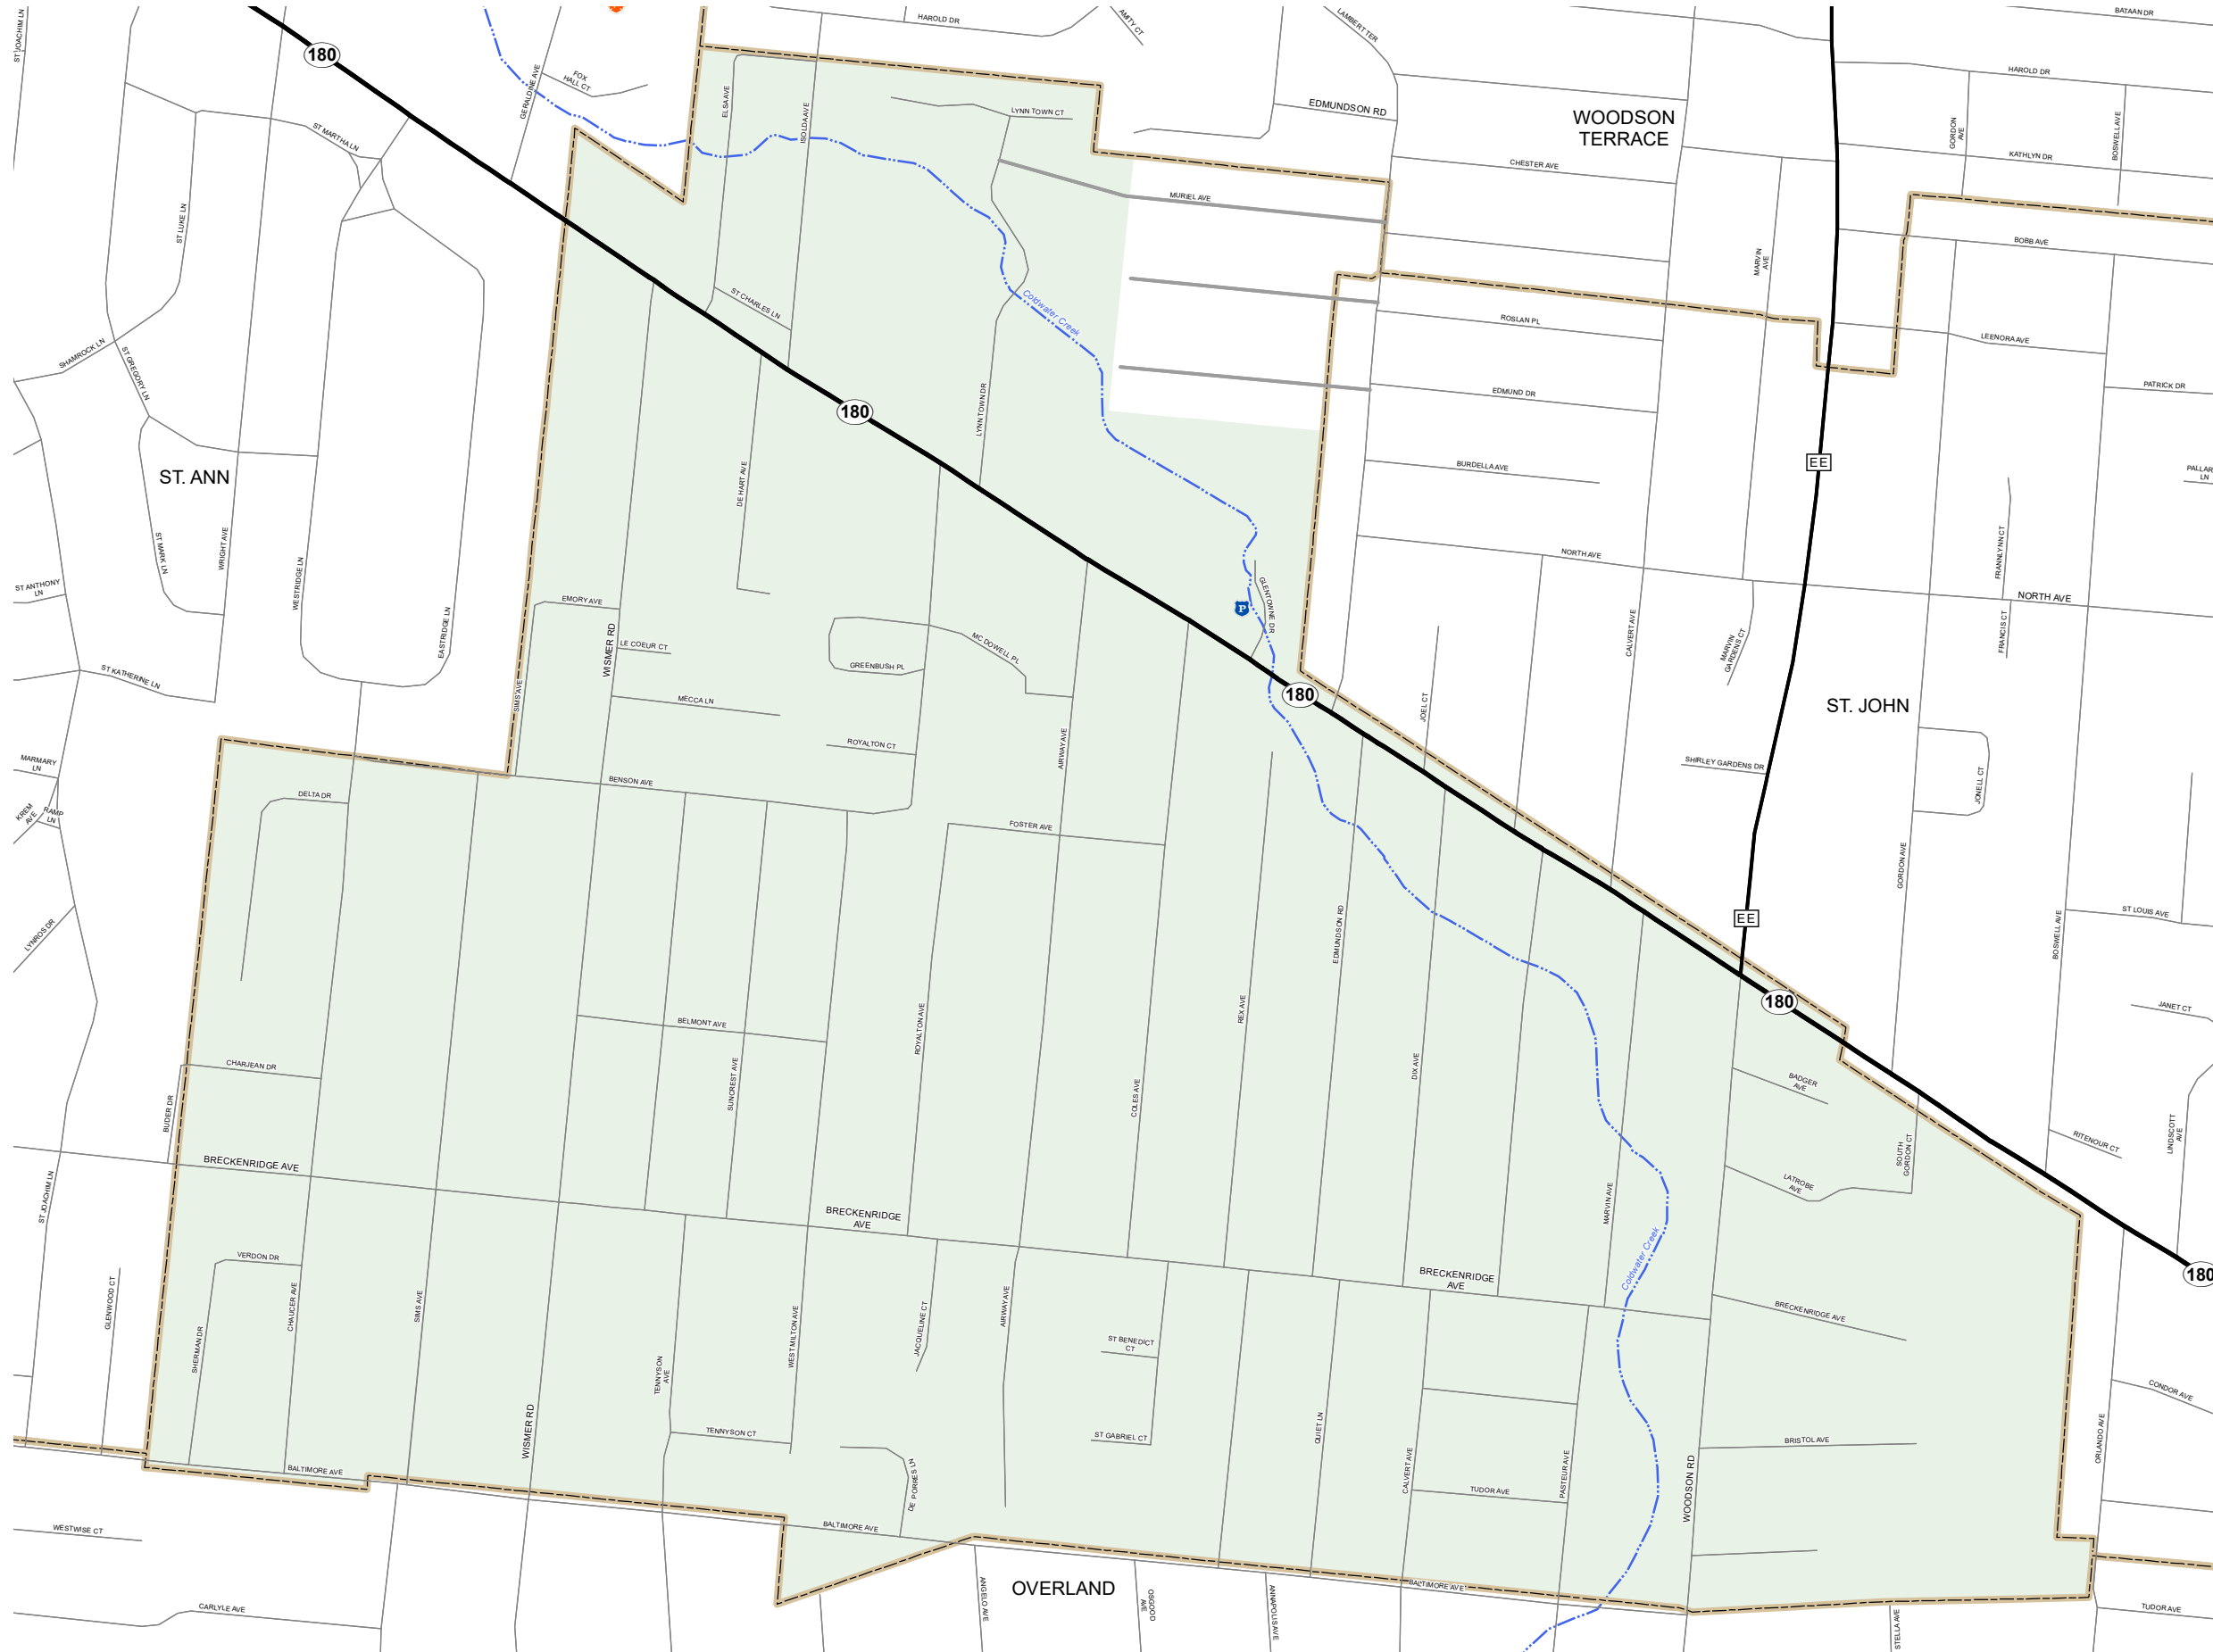

BRECKENRIDGE HILLS

ST. LOUIS COUNTY
MISSOURI
ST. LOUIS DISTRICT

2021

Legend

- Interstate
- Interstate Loop
- US Route
- Business Route
- Missouri Route
- Letter Route
- County Road
- Railroad
- City Street
- Other Routes
- River or Stream
- Lake or Large River
- City Limits
- Surrounding City Limits
- County Boundary
- Metrolink Lines
- Fire Department
- Local Law Enforcement
- MSHP Office
- ★ Missouri State Capitol
- County Courthouse
- Hospitals
- MoDOT Office
- MoDOT Maintenance Building
- † Cemeteries
- ✈ Public Airports
- Amtrak Stations
- Metrolink Stations