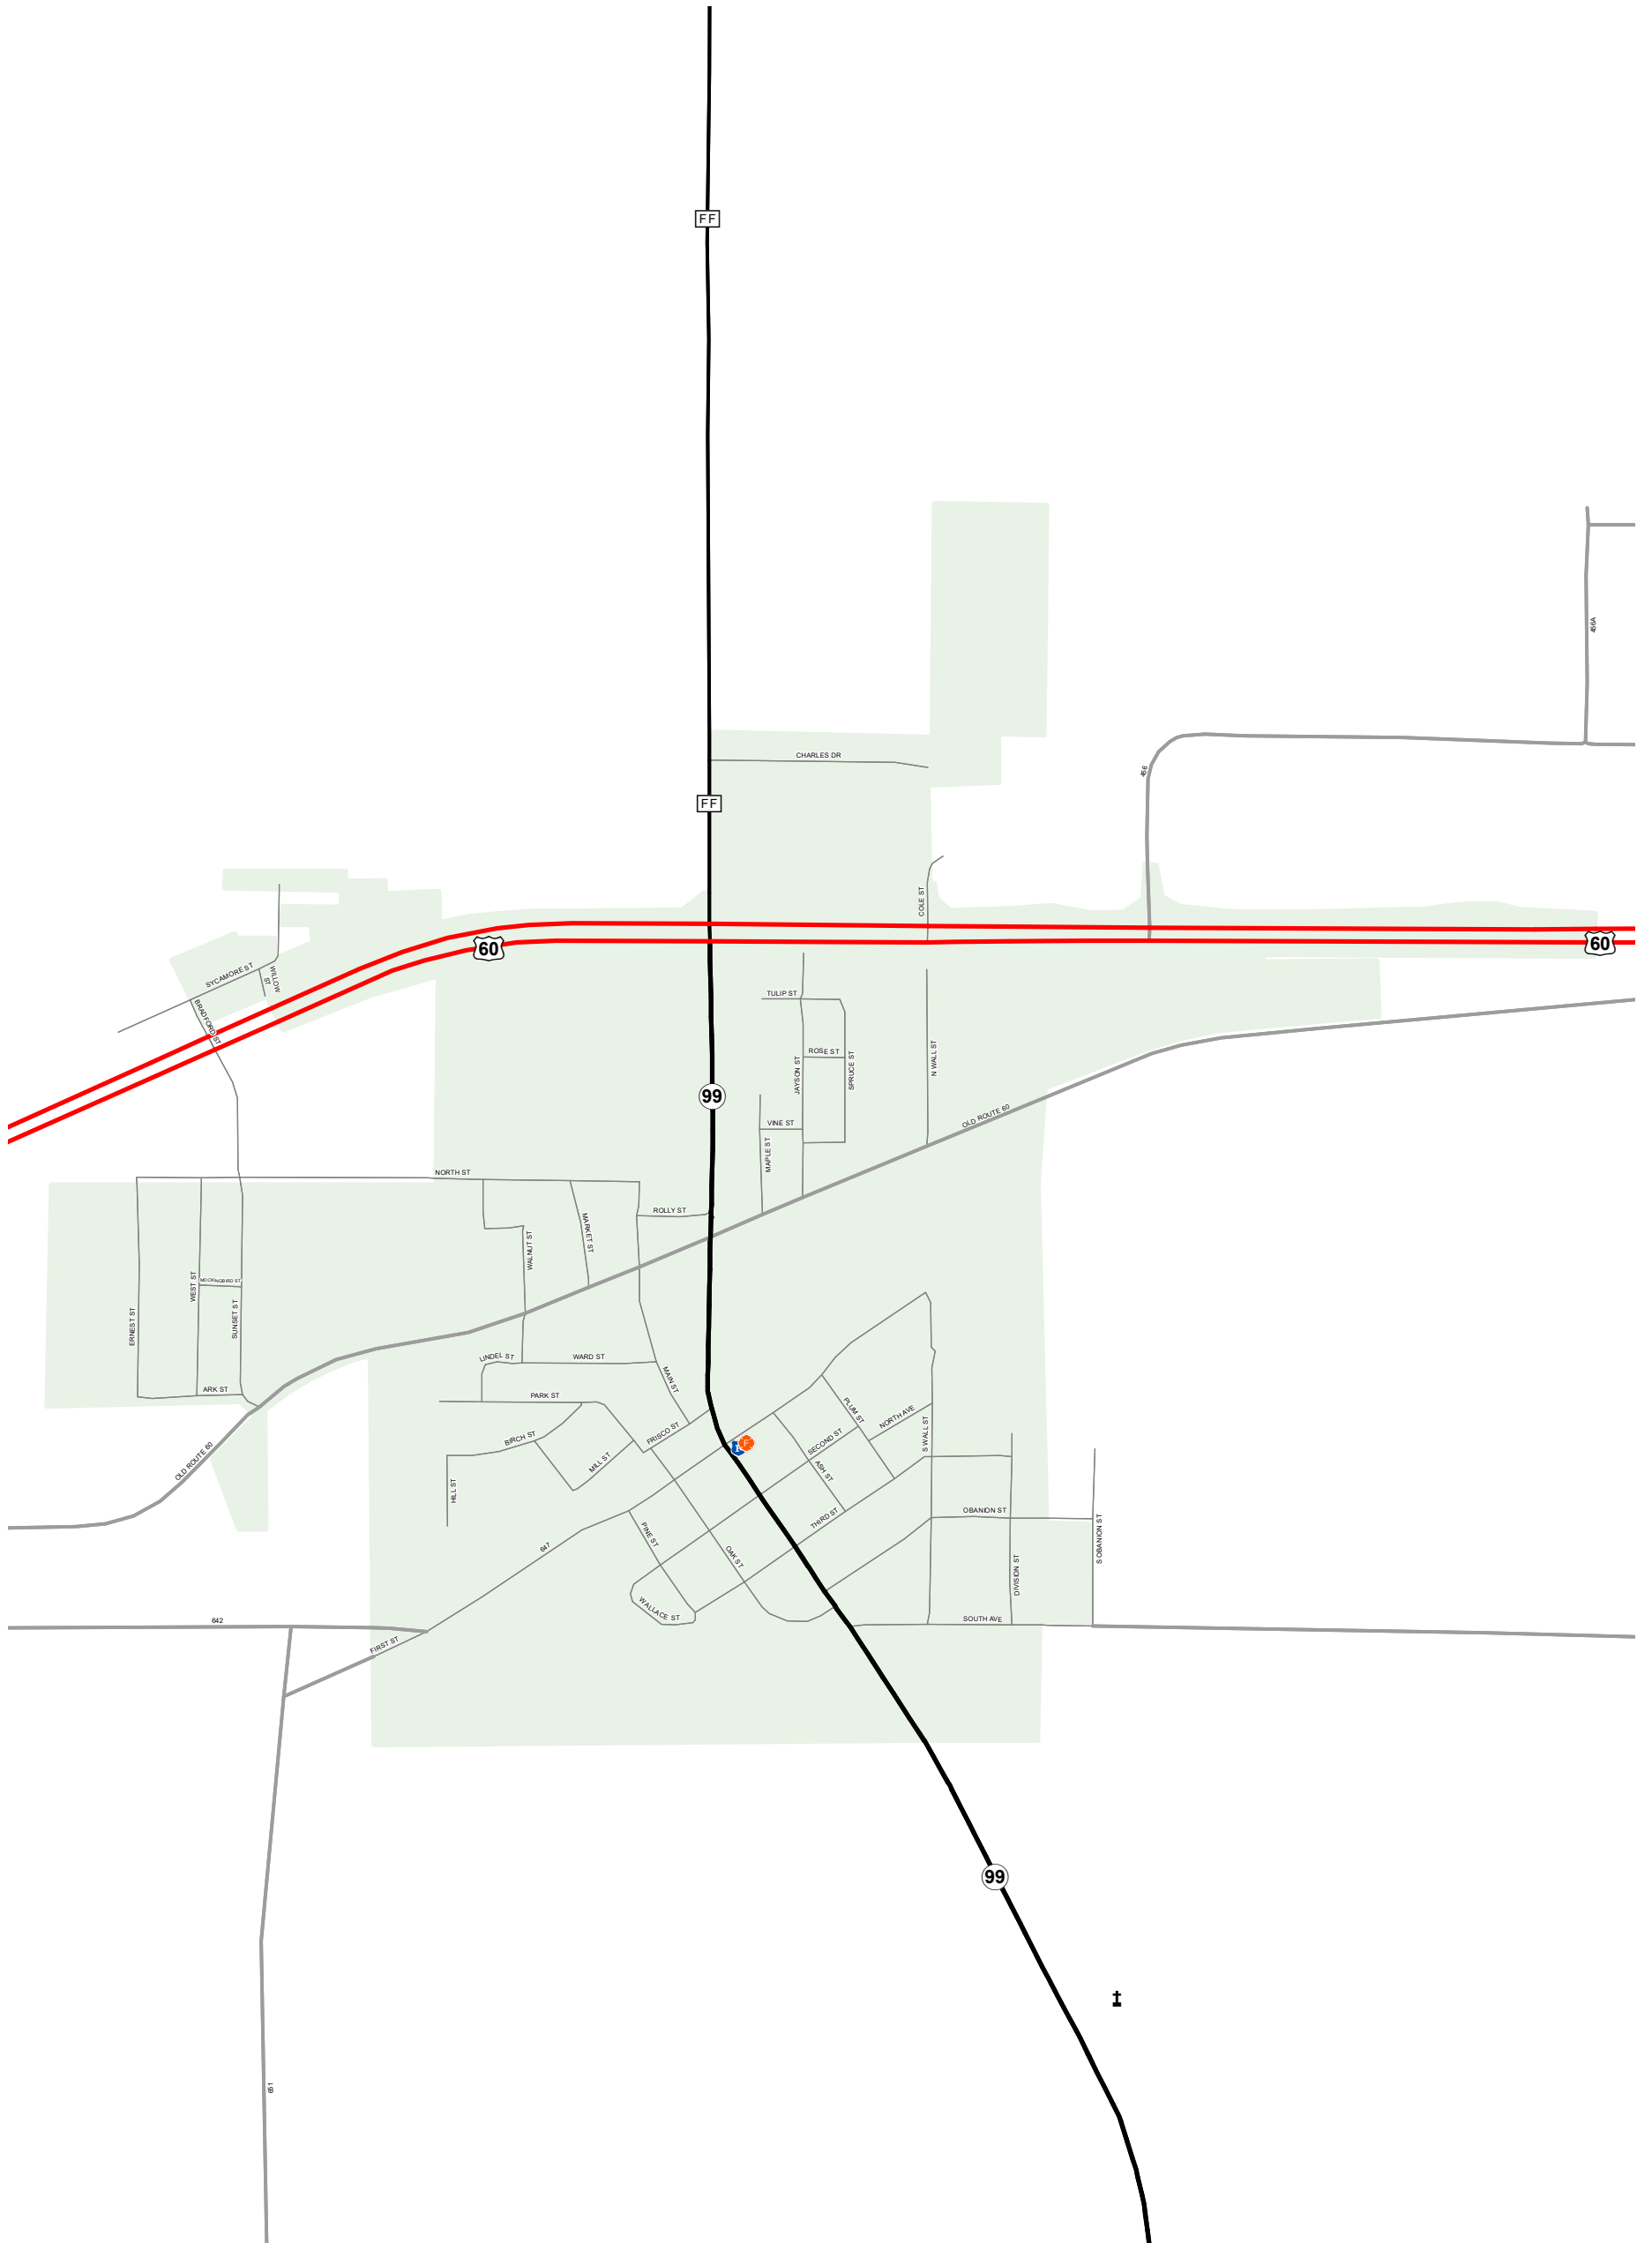

SHANNON COUNTY
 MISSOURI
 SOUTHEAST DISTRICT
 2021

BIRCH TREE

Legend

- Interstate
- Interstate Loop
- US Route
- Business Route
- Missouri Route
- Letter Route
- County Road
- Railroad
- City Street
- Other Routes
- River or Stream
- Lake or Large River
- City Limits
- Surrounding City Limits
- County Boundary
- Metrolink Lines
- Fire Department
- P Local Law Enforcement
- P MSHP Office
- ★ Missouri State Capitol
- ⦿ County Courthouse
- H Hospitals
- MoDOT Office
- MoDOT Maintenance Building
- ⚰ Cemeteries
- ✈ Public Airports
- A Amtrak Stations
- Metrolink Stations

MISSOURI DEPARTMENT OF TRANSPORTATION
 TRANSPORTATION PLANNING
 1-888-ASK-MODOT
 WWW.MODOT.ORG
 AUGUST 2021