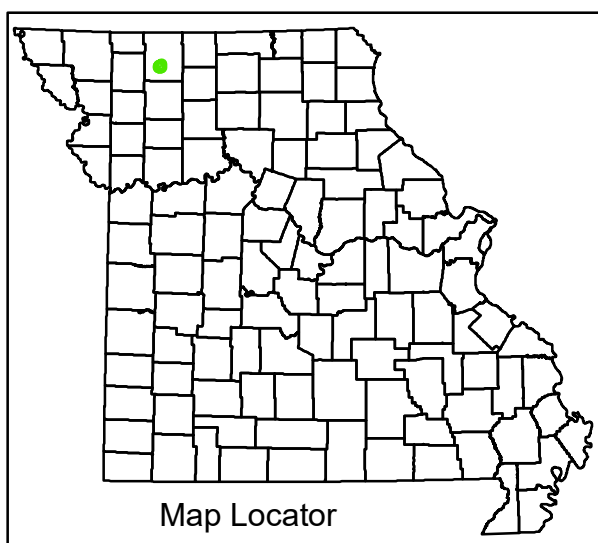

HARRISON COUNTY
MISSOURI
NORTHWEST DISTRICT
2021

Map Locator

BETHANY

Legend

- Interstate
- Interstate Loop
- US Route
- Business Route
- Missouri State Capitol
- Letter Route
- County Road
- Railroad
- City Street
- Other Routes
- River or Stream
- Lake or Large River
- City Limits
- Surrounding City Limits
- County Boundary
- Metrolink Lines
- Fire Department
- Local Law Enforcement
- MSHP Office
- ★ Missouri State Capitol
- ⊕ County Courthouse
- H Hospitals
- MoDOT Office
- MoDOT Maintenance Building
- ⚰ Cemeteries
- ✈ Public Airports
- Amtrak Stations
- Metrolink Stations