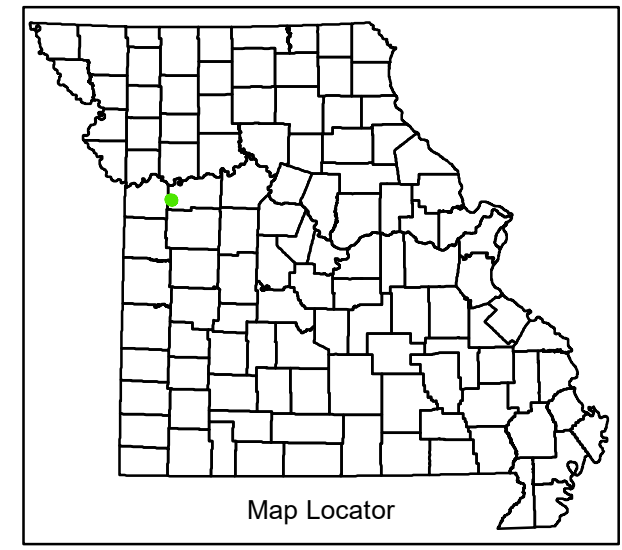

# BATES CITY

LAFAYETTE COUNTY

MISSOURI

KANSAS CITY DISTRICT

2021

- Legend**
- Interstate
  - Interstate Loop
  - US Route
  - Business Route
  - Missouri Route
  - Letter Route
  - County Road
  - Railroad
  - City Street
  - Other Routes
  - River or Stream
  - Lake or Large River
  - City Limits
  - Surrounding City Limits
  - County Boundary
  - Metrolink Lines
  - Fire Department
  - Local Law Enforcement
  - MSHP Office
  - ★ Missouri State Capitol
  - ⚖ County Courthouse
  - ⚪ Hospitals
  - MoDOT Office
  - MoDOT Maintenance Building
  - ‡ Cemeteries
  - ✈ Public Airports
  - ⚪ Amtrak Stations
  - Metrolink Stations