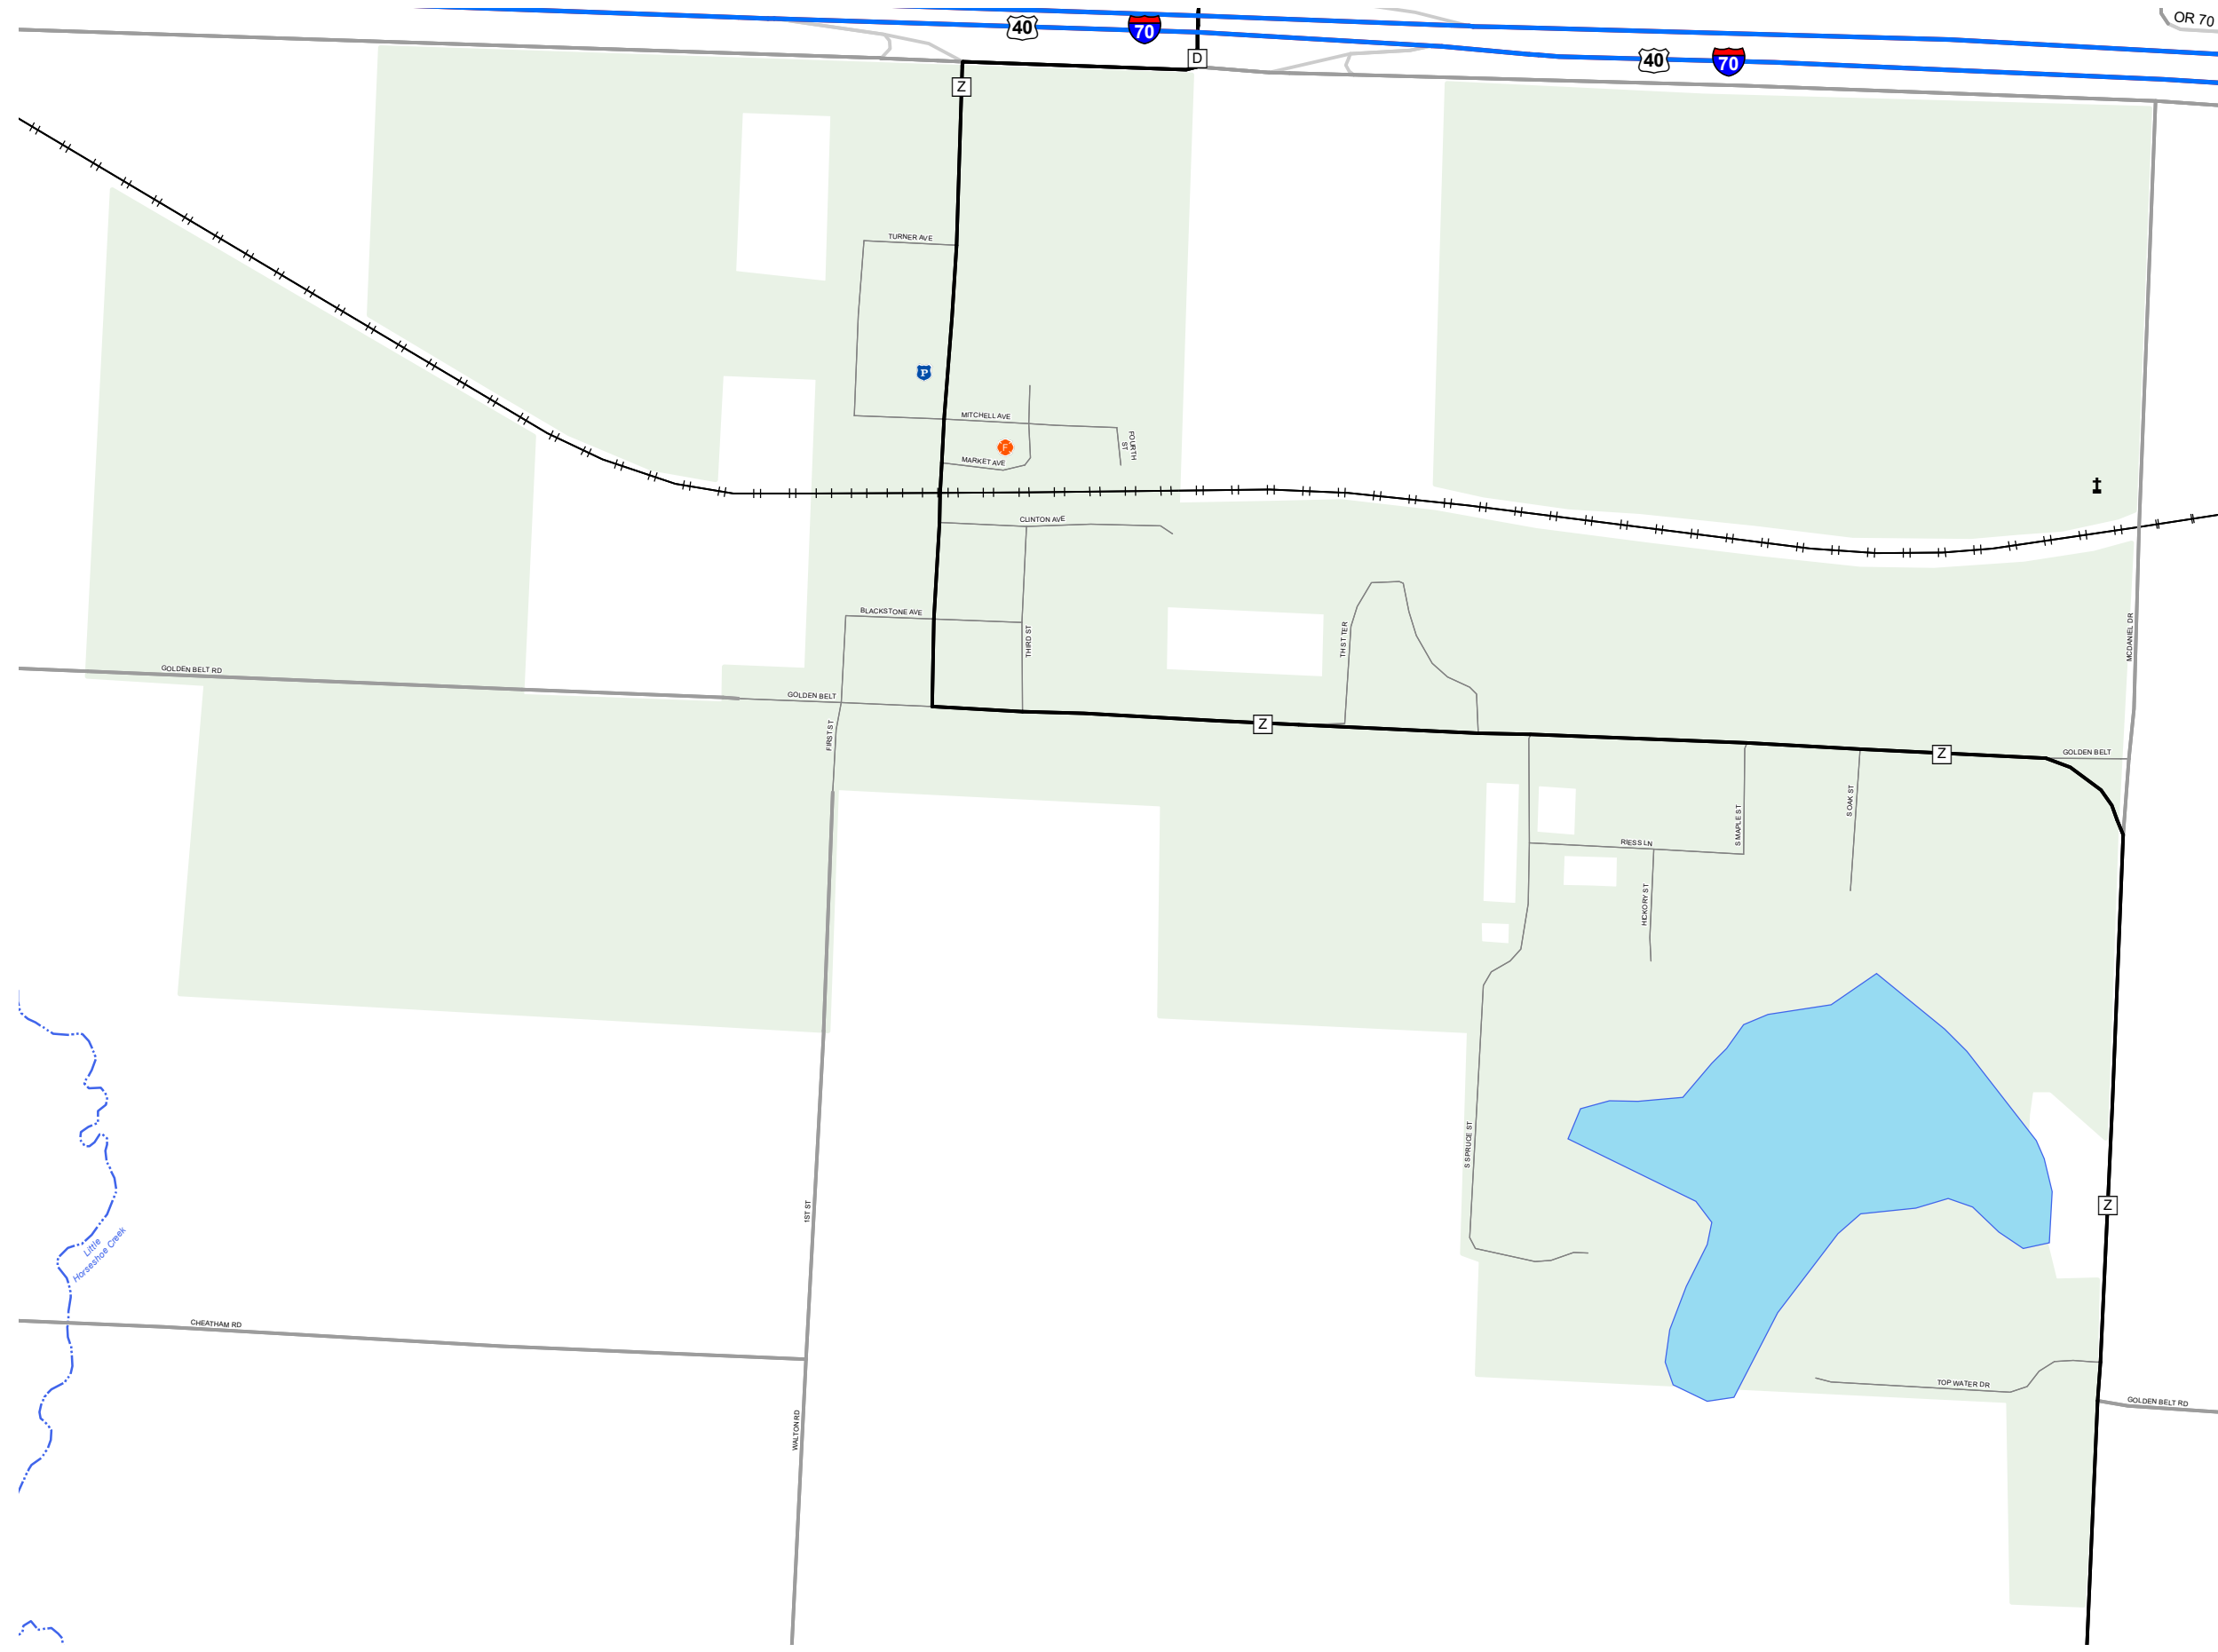

# BATES CITY

LAFAYETTE COUNTY

MISSOURI

KANSAS CITY DISTRICT

2021

- Legend**
- Interstate
  - Interstate Loop
  - US Route
  - Business Route
  - Missouri Route
  - Letter Route
  - County Road
  - Railroad
  - City Street
  - Other Routes
  - River or Stream
  - Lake or Large River
  - City Limits
  - Surrounding City Limits
  - County Boundary
  - Metrolink Lines
  - Fire Department
  - Local Law Enforcement
  - MSHP Office
  - ★ Missouri State Capitol
  - ⚖ County Courthouse
  - ⚪ Hospitals
  - MoDOT Office
  - MoDOT Maintenance Building
  - ‡ Cemeteries
  - ✈ Public Airports
  - ⚪ Amtrak Stations
  - Metrolink Stations