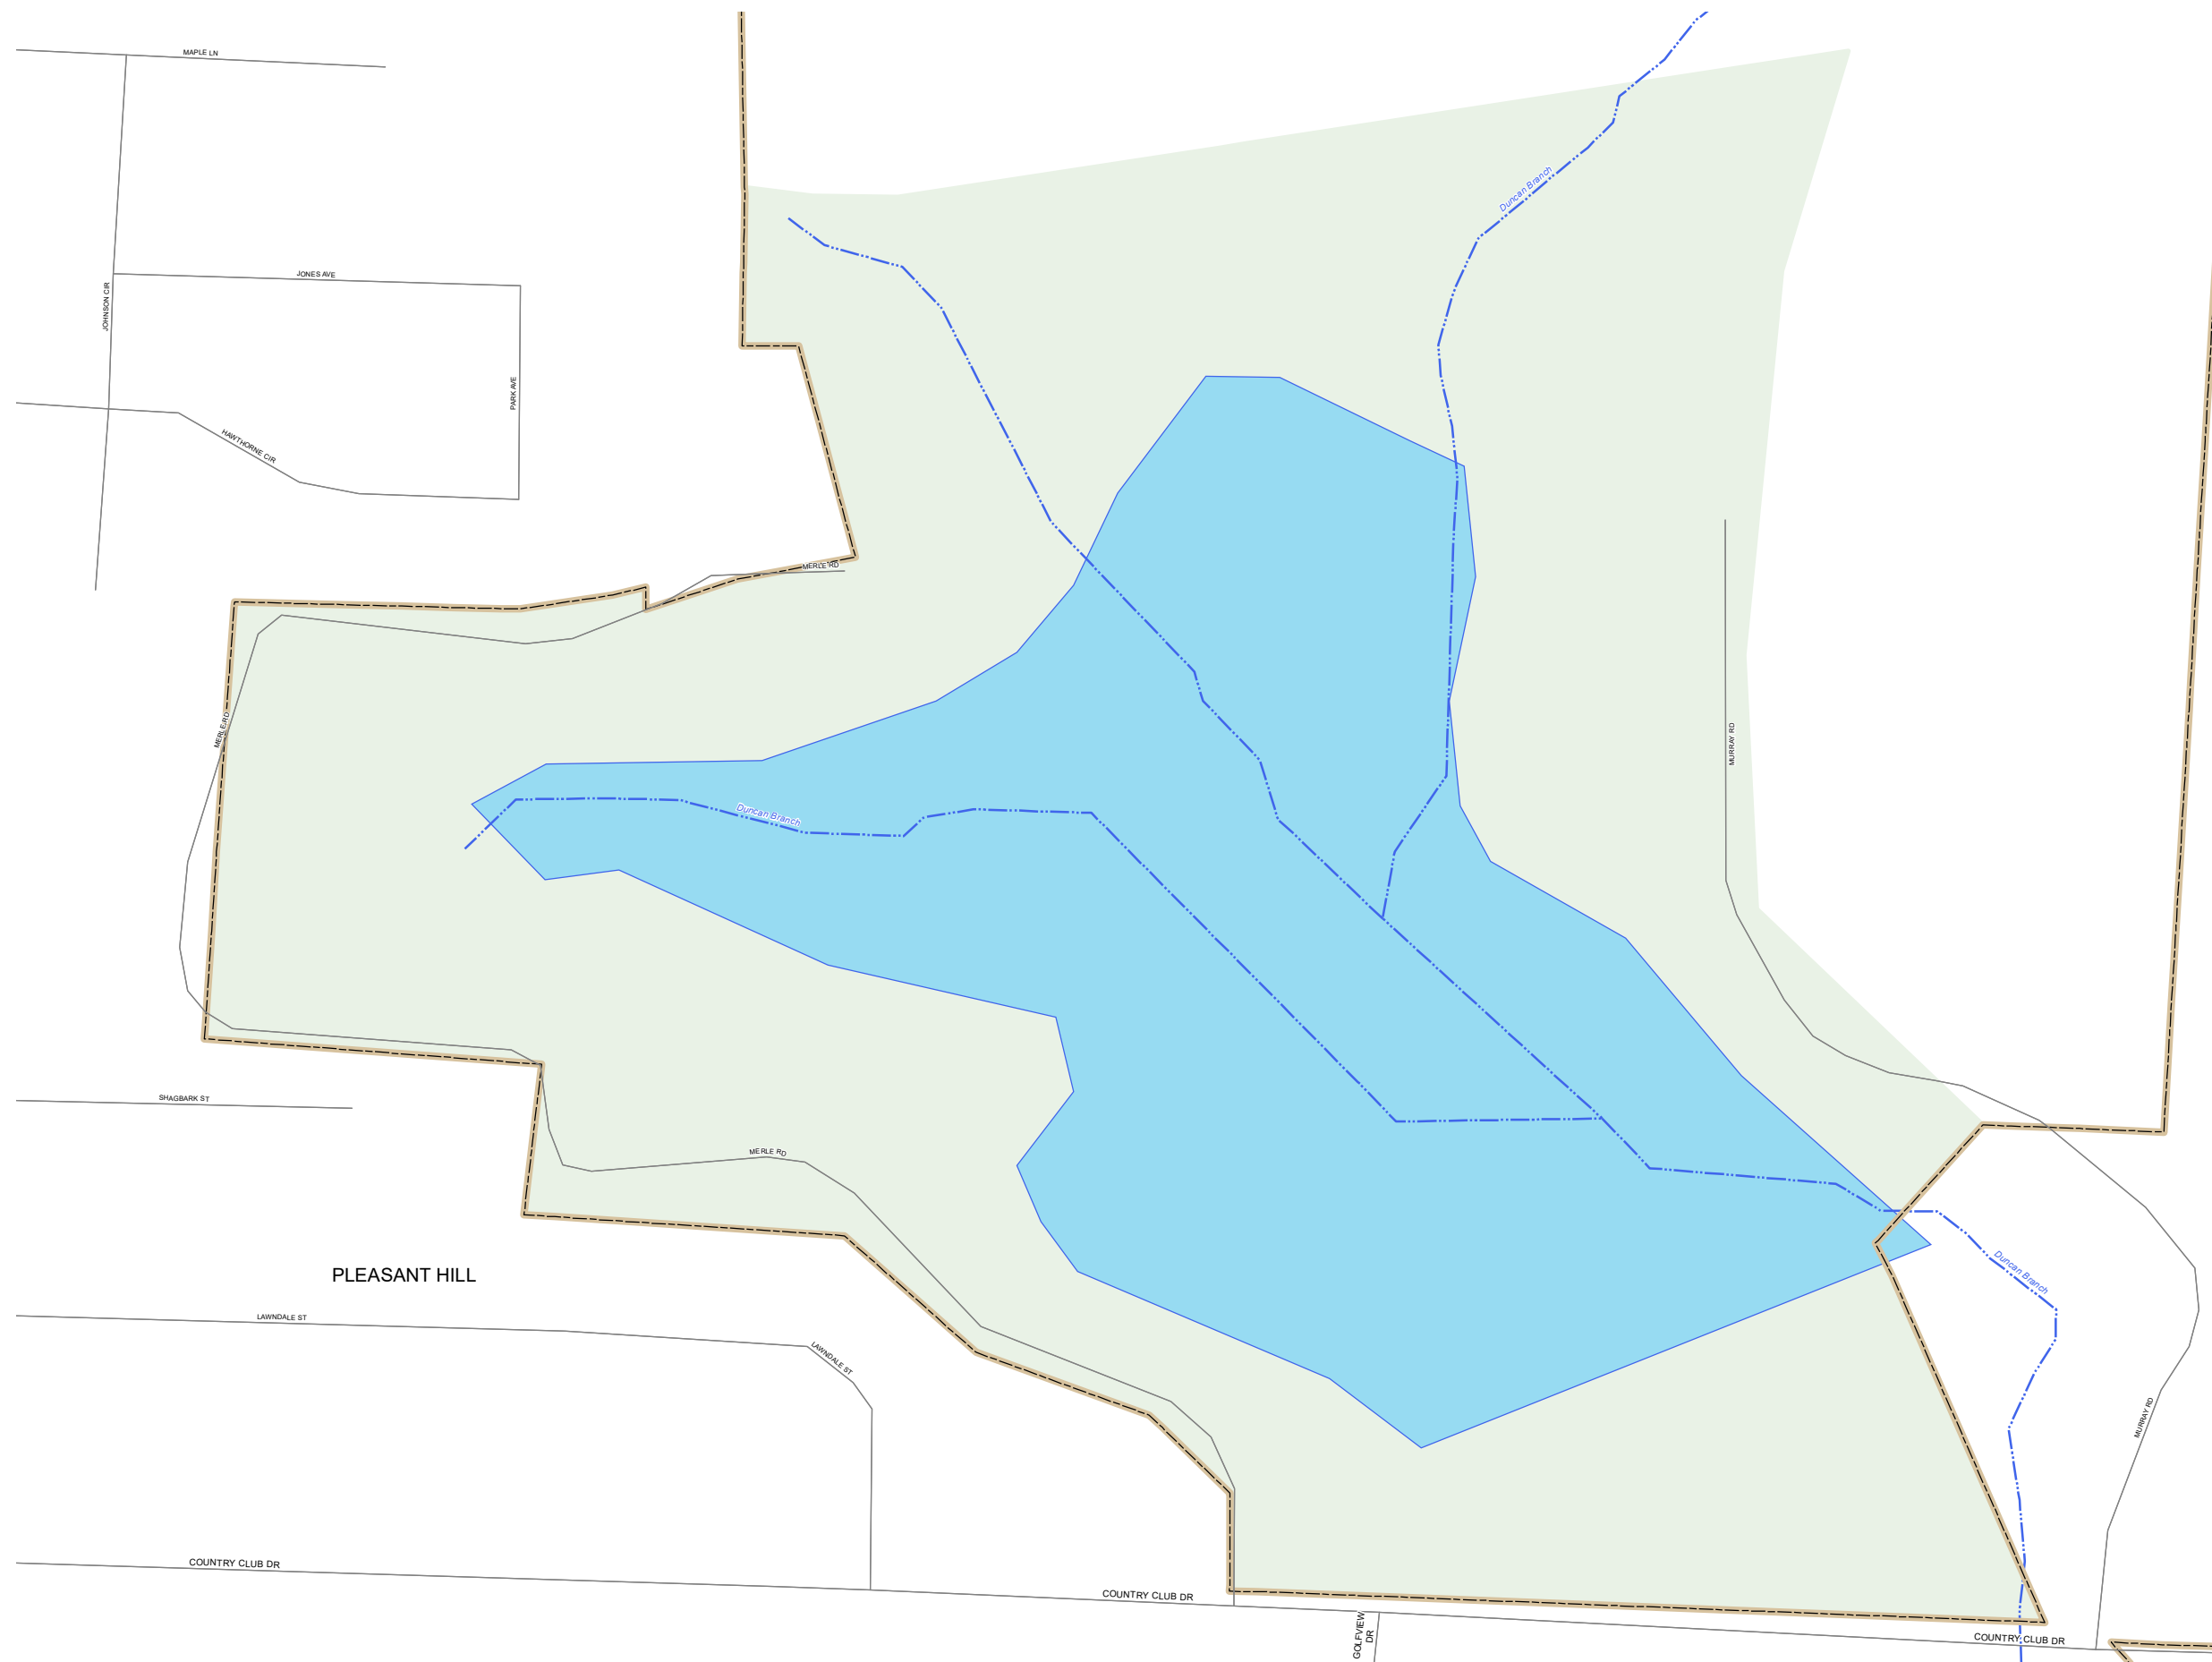

# BALDWIN PARK

CASS COUNTY

MISSOURI

KANSAS CITY DISTRICT

2021

### Legend

- |                         |                            |
|-------------------------|----------------------------|
| Interstate              | Fire Department            |
| Interstate Loop         | Local Law Enforcement      |
| US Route                | MSHP Office                |
| Business Route          | Missouri State Capitol     |
| Missouri Route          | County Courthouse          |
| Letter Route            | Hospitals                  |
| County Road             | MoDOT Office               |
| Railroad                | MoDOT Maintenance Building |
| City Street             | Cemeteries                 |
| Other Routes            | Public Airports            |
| River or Stream         | Amtrak Stations            |
| Lake or Large River     | Metrolink Stations         |
| City Limits             |                            |
| Surrounding City Limits |                            |
| County Boundary         |                            |
| Metrolink Lines         |                            |