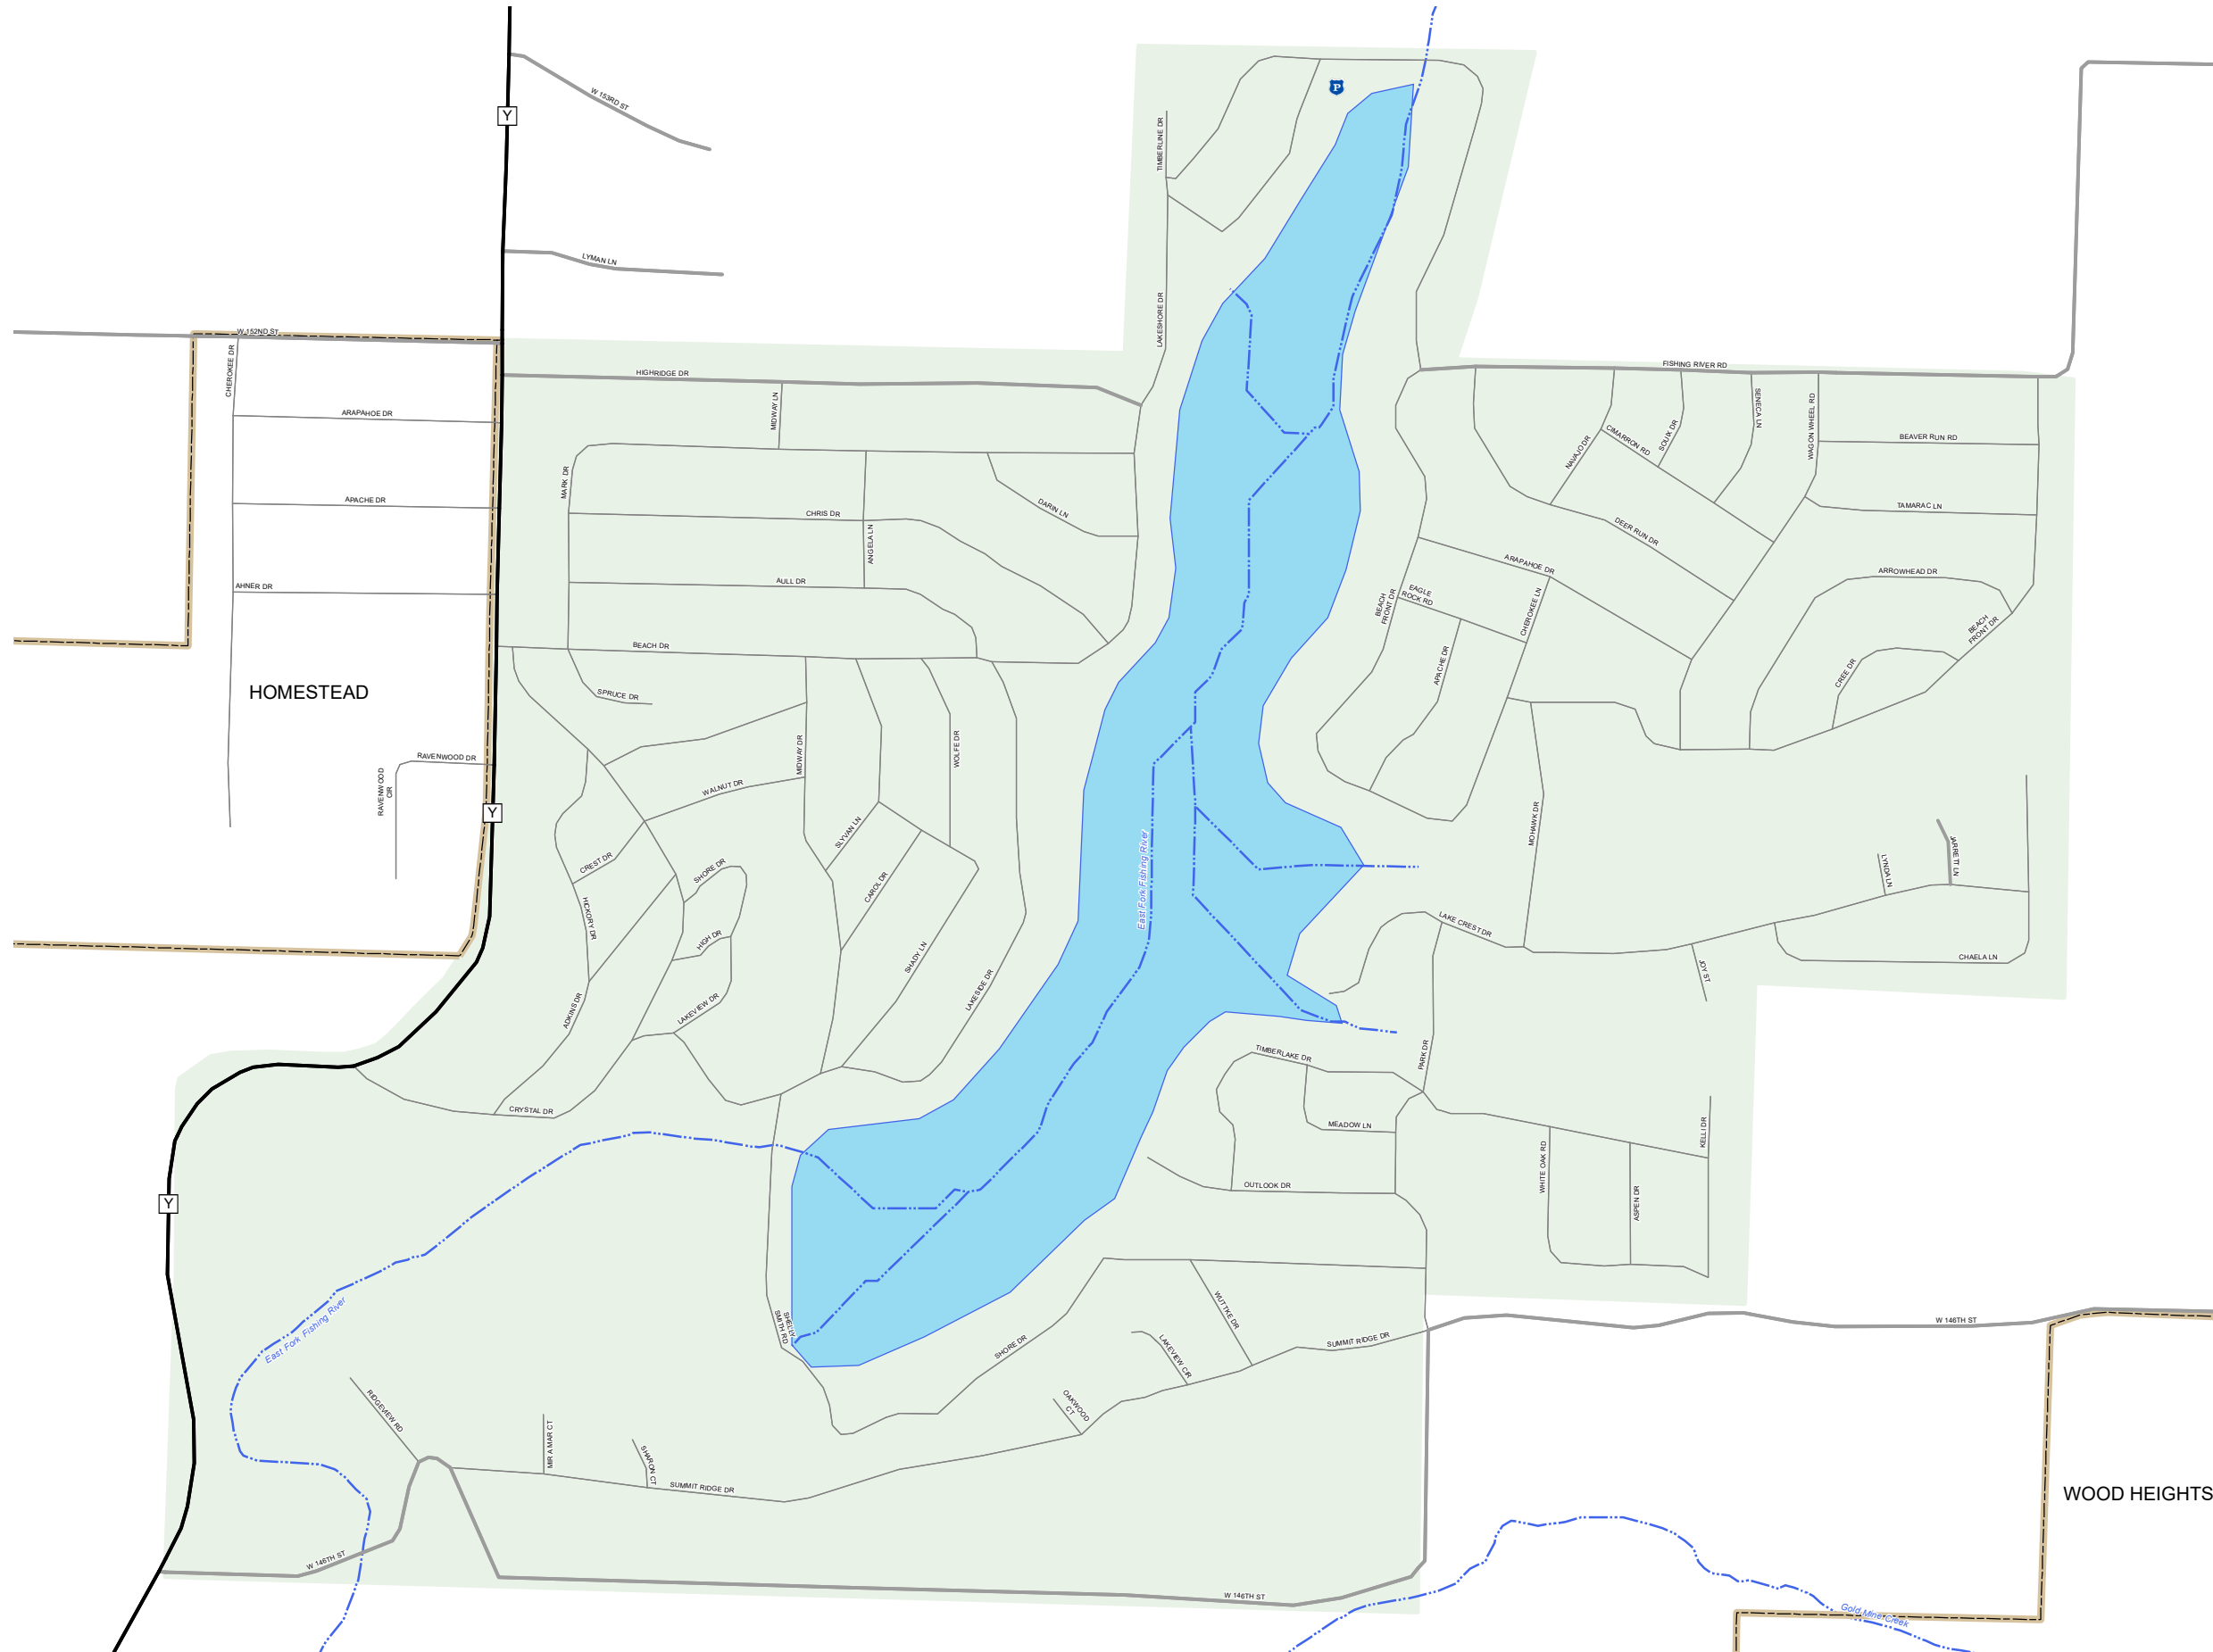

CRYSTAL LAKES

RAY COUNTY

MISSOURI

KANSAS CITY DISTRICT

2021

Legend

- Interstate
- Interstate Loop
- US Route
- Business Route
- Missouri Route
- Letter Route
- County Road
- Railroad
- City Street
- Other Routes
- River or Stream
- Lake or Large River
- City Limits
- Surrounding City Limits
- County Boundary
- Metrolink Lines
- Fire Department
- Local Law Enforcement
- MSHP Office
- ★ Missouri State Capitol
- County Courthouse
- Hospitals
- MoDOT Office
- MoDOT Maintenance Building
- † Cemeteries
- ✈ Public Airports
- Amtrak Stations
- Metrolink Stations