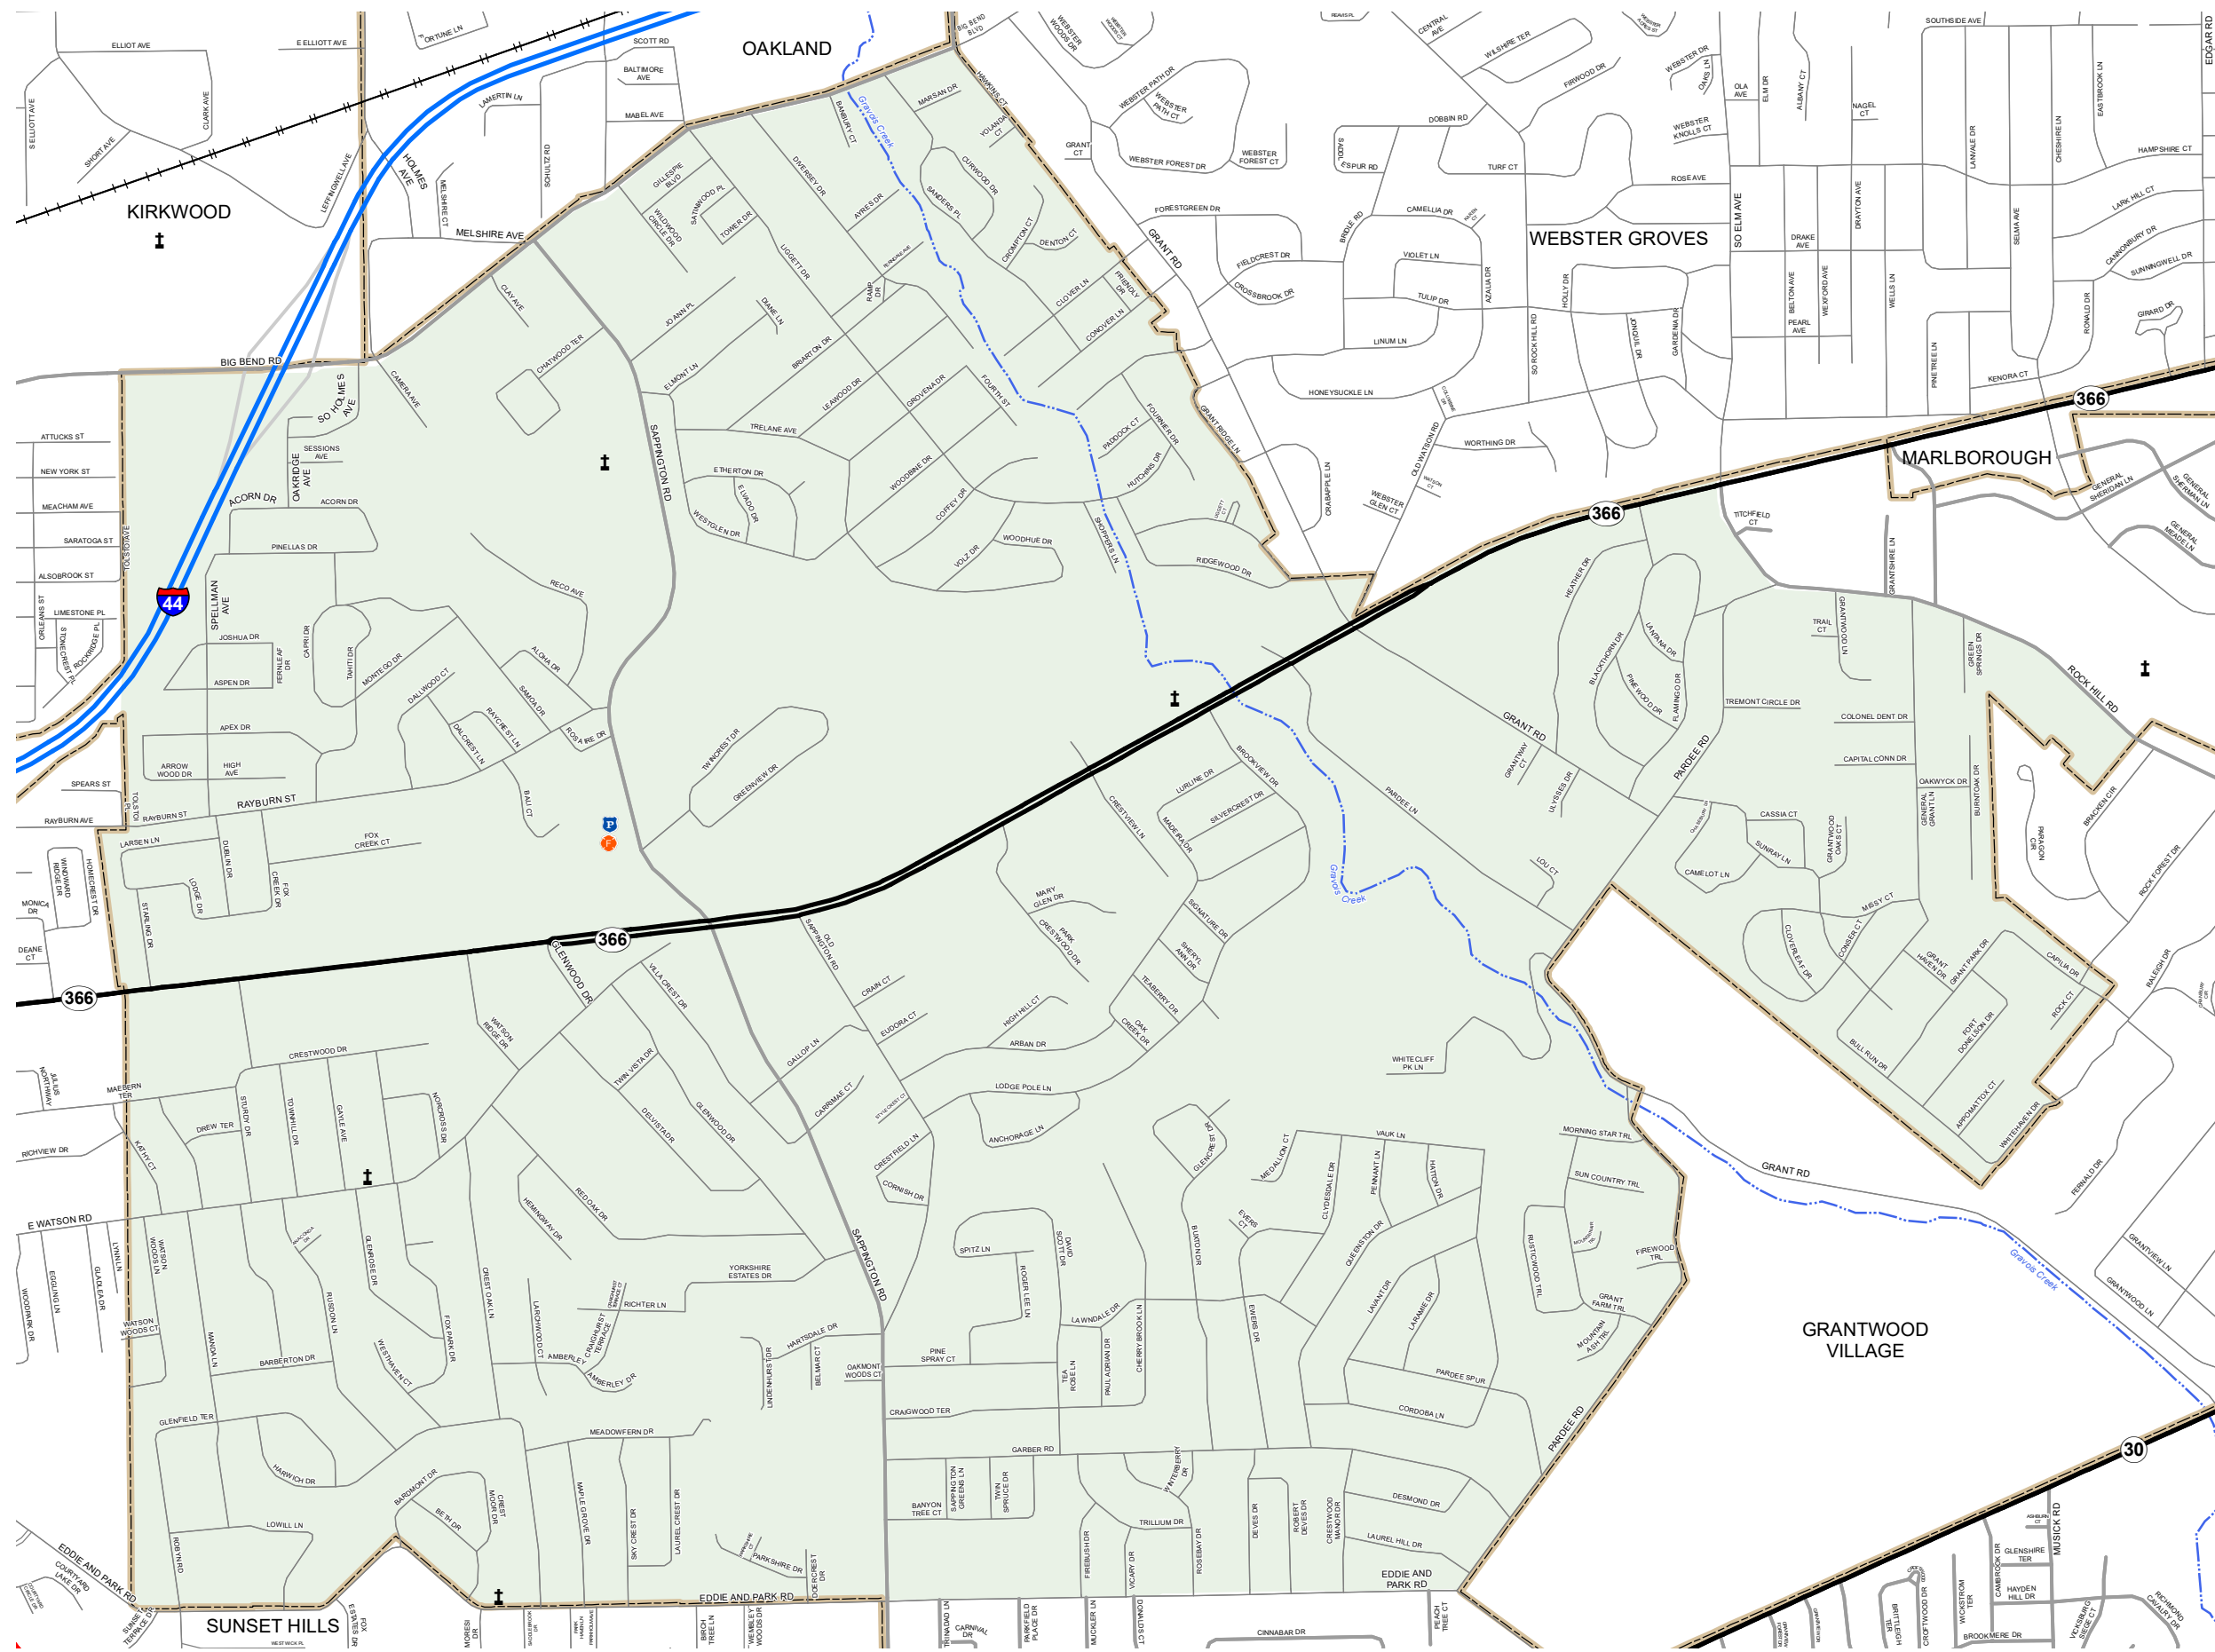

CRESTWOOD

ST. LOUIS COUNTY

MISSOURI

ST. LOUIS DISTRICT

2021

Legend

- Interstate
- Interstate Loop
- US Route
- Business Route
- Missouri Route
- Letter Route
- County Road
- Railroad
- City Street
- Other Routes
- River or Stream
- Lake or Large River
- City Limits
- Surrounding City Limits
- County Boundary
- Metrolink Lines
- Fire Department
- Local Law Enforcement
- MSHP Office
- Missouri State Capitol
- County Courthouse
- Hospitals
- MoDOT Office
- MoDOT Maintenance Building
- Cemeteries
- Public Airports
- Amtrak Stations
- Metrolink Stations