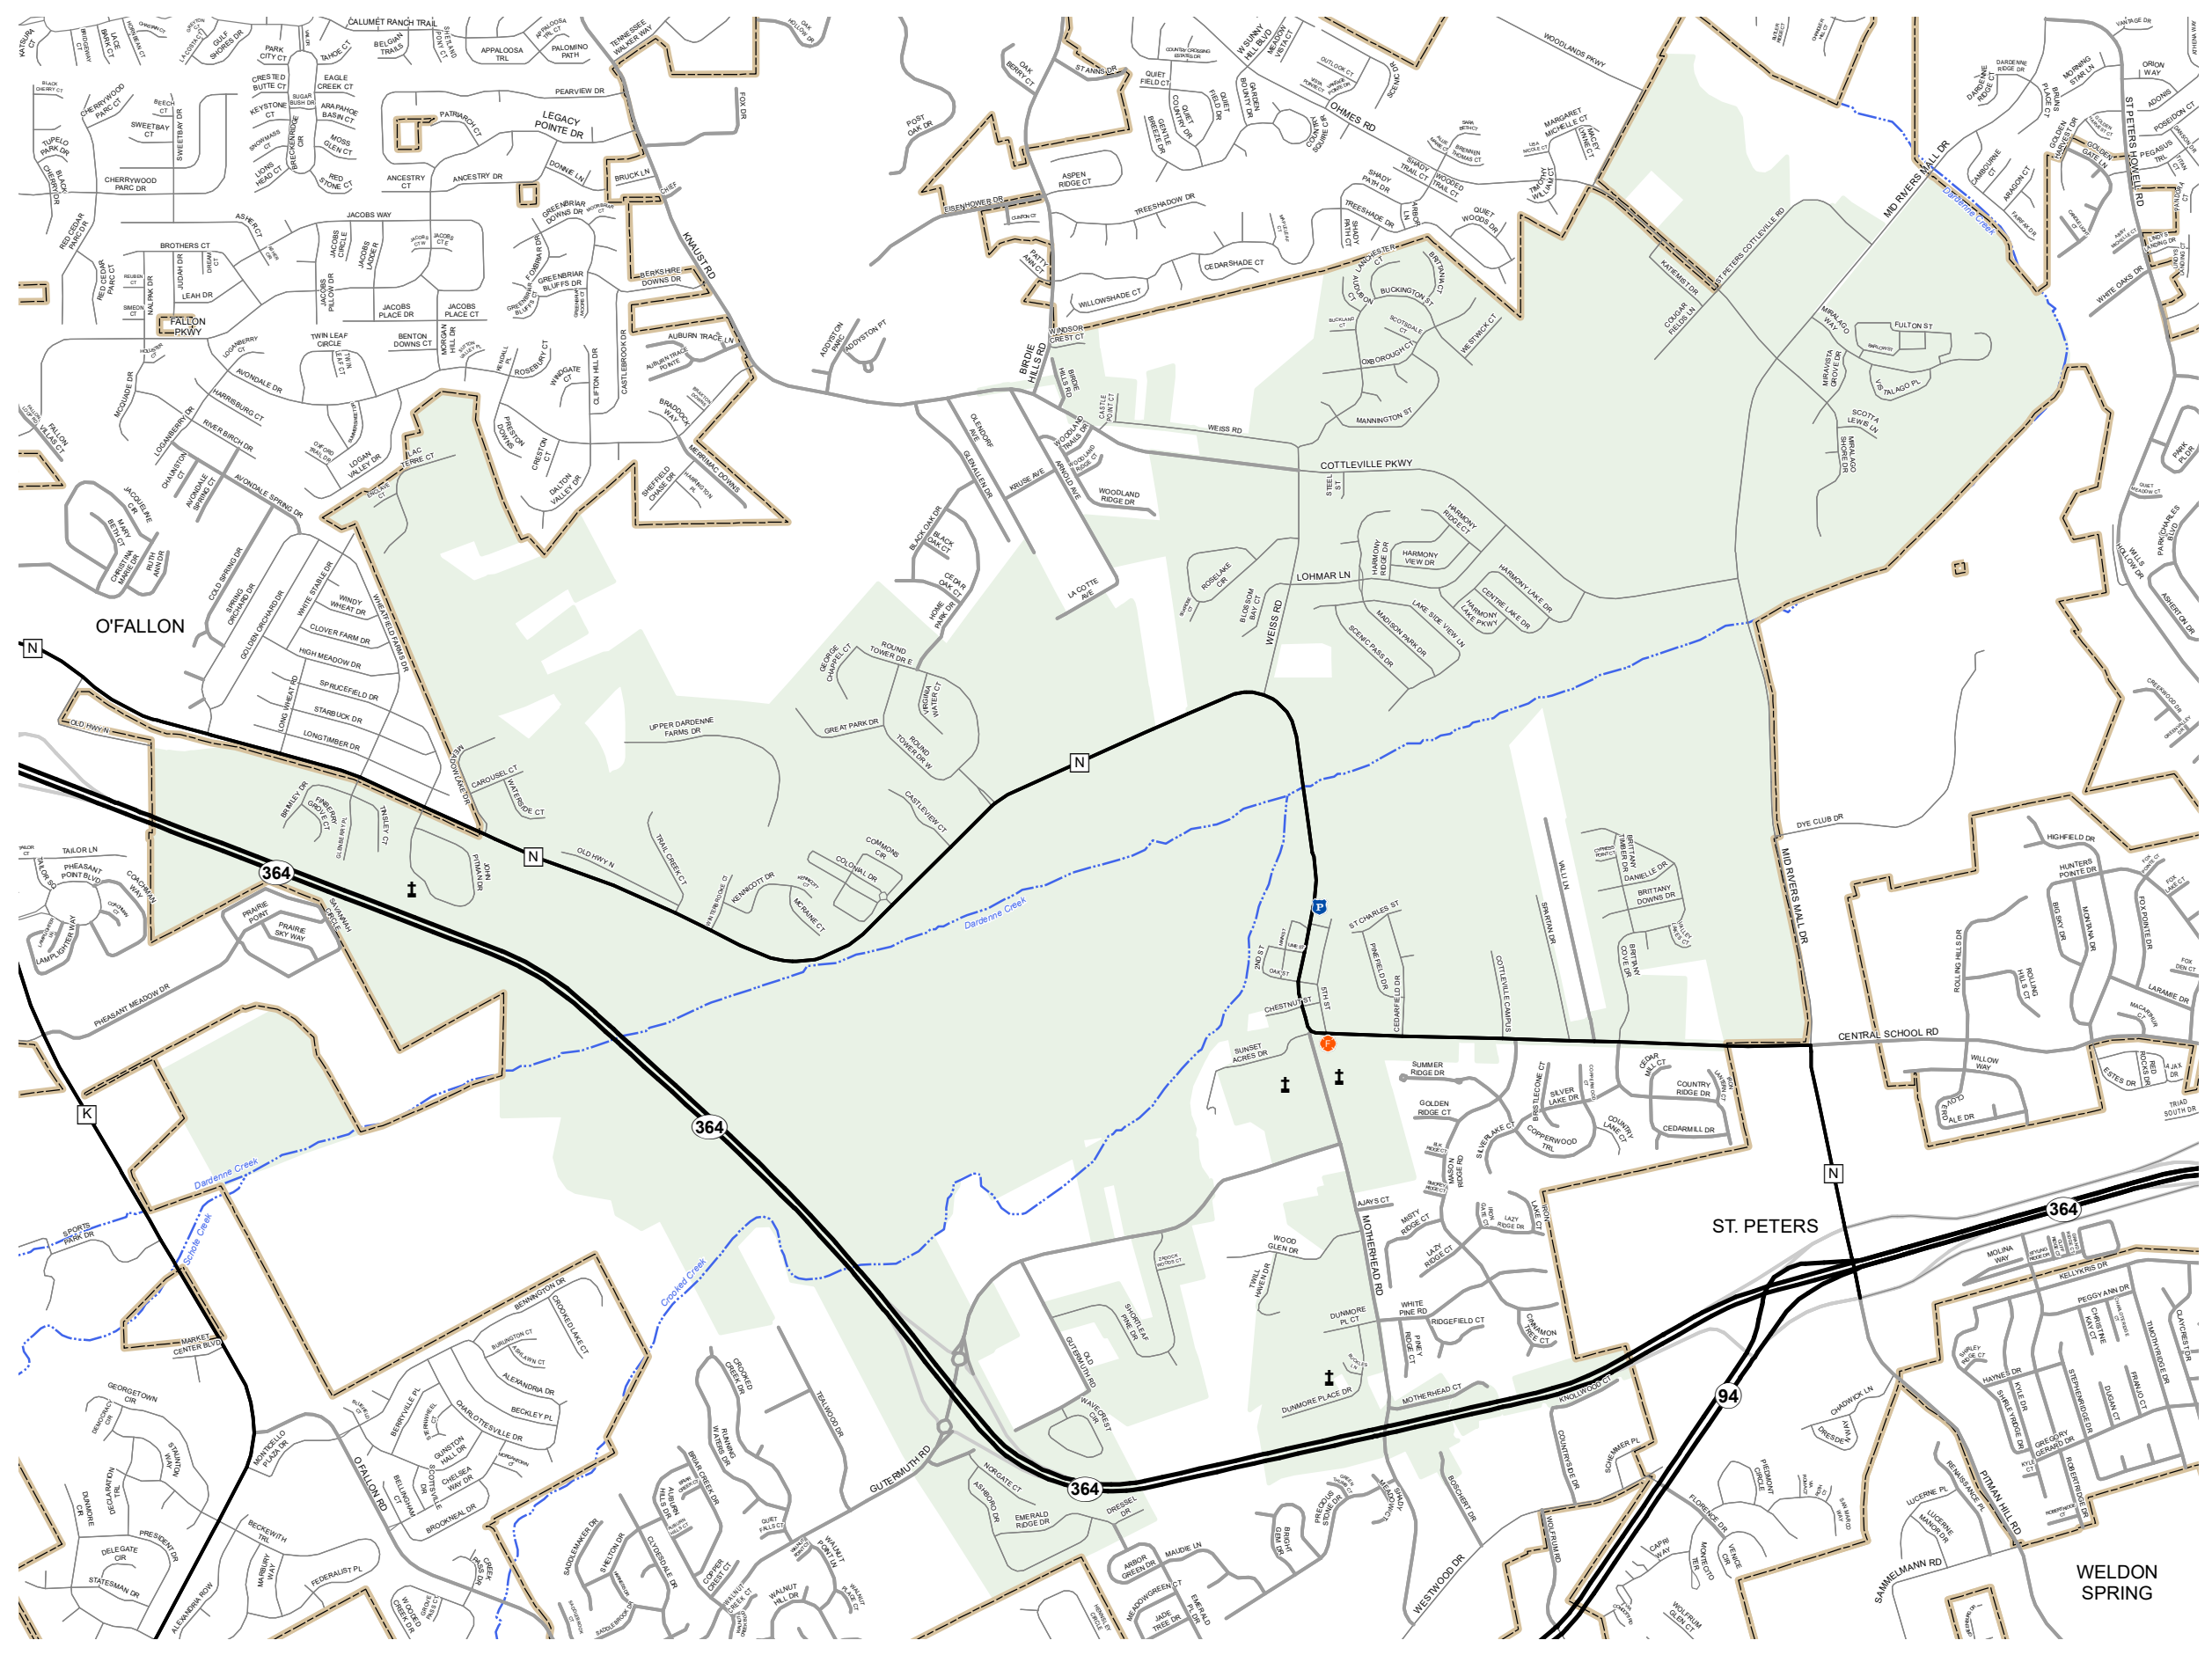

COTTLEVILLE

ST. CHARLES COUNTY

MISSOURI

ST. LOUIS DISTRICT

2021

- Legend**
- Interstate
 - Interstate Loop
 - US Route
 - Business Route
 - Missouri Route
 - Letter Route
 - County Road
 - Railroad
 - City Street
 - Other Routes
 - River or Stream
 - Lake or Large River
 - City Limits
 - Surrounding City Limits
 - County Boundary
 - Metrolink Lines
 - Fire Department
 - Local Law Enforcement
 - MSHP Office
 - ★ Missouri State Capitol
 - County Courthouse
 - Hospitals
 - MoDOT Office
 - MoDOT Maintenance Building
 - † Cemeteries
 - ✈ Public Airports
 - Amtrak Stations
 - Metrolink Stations