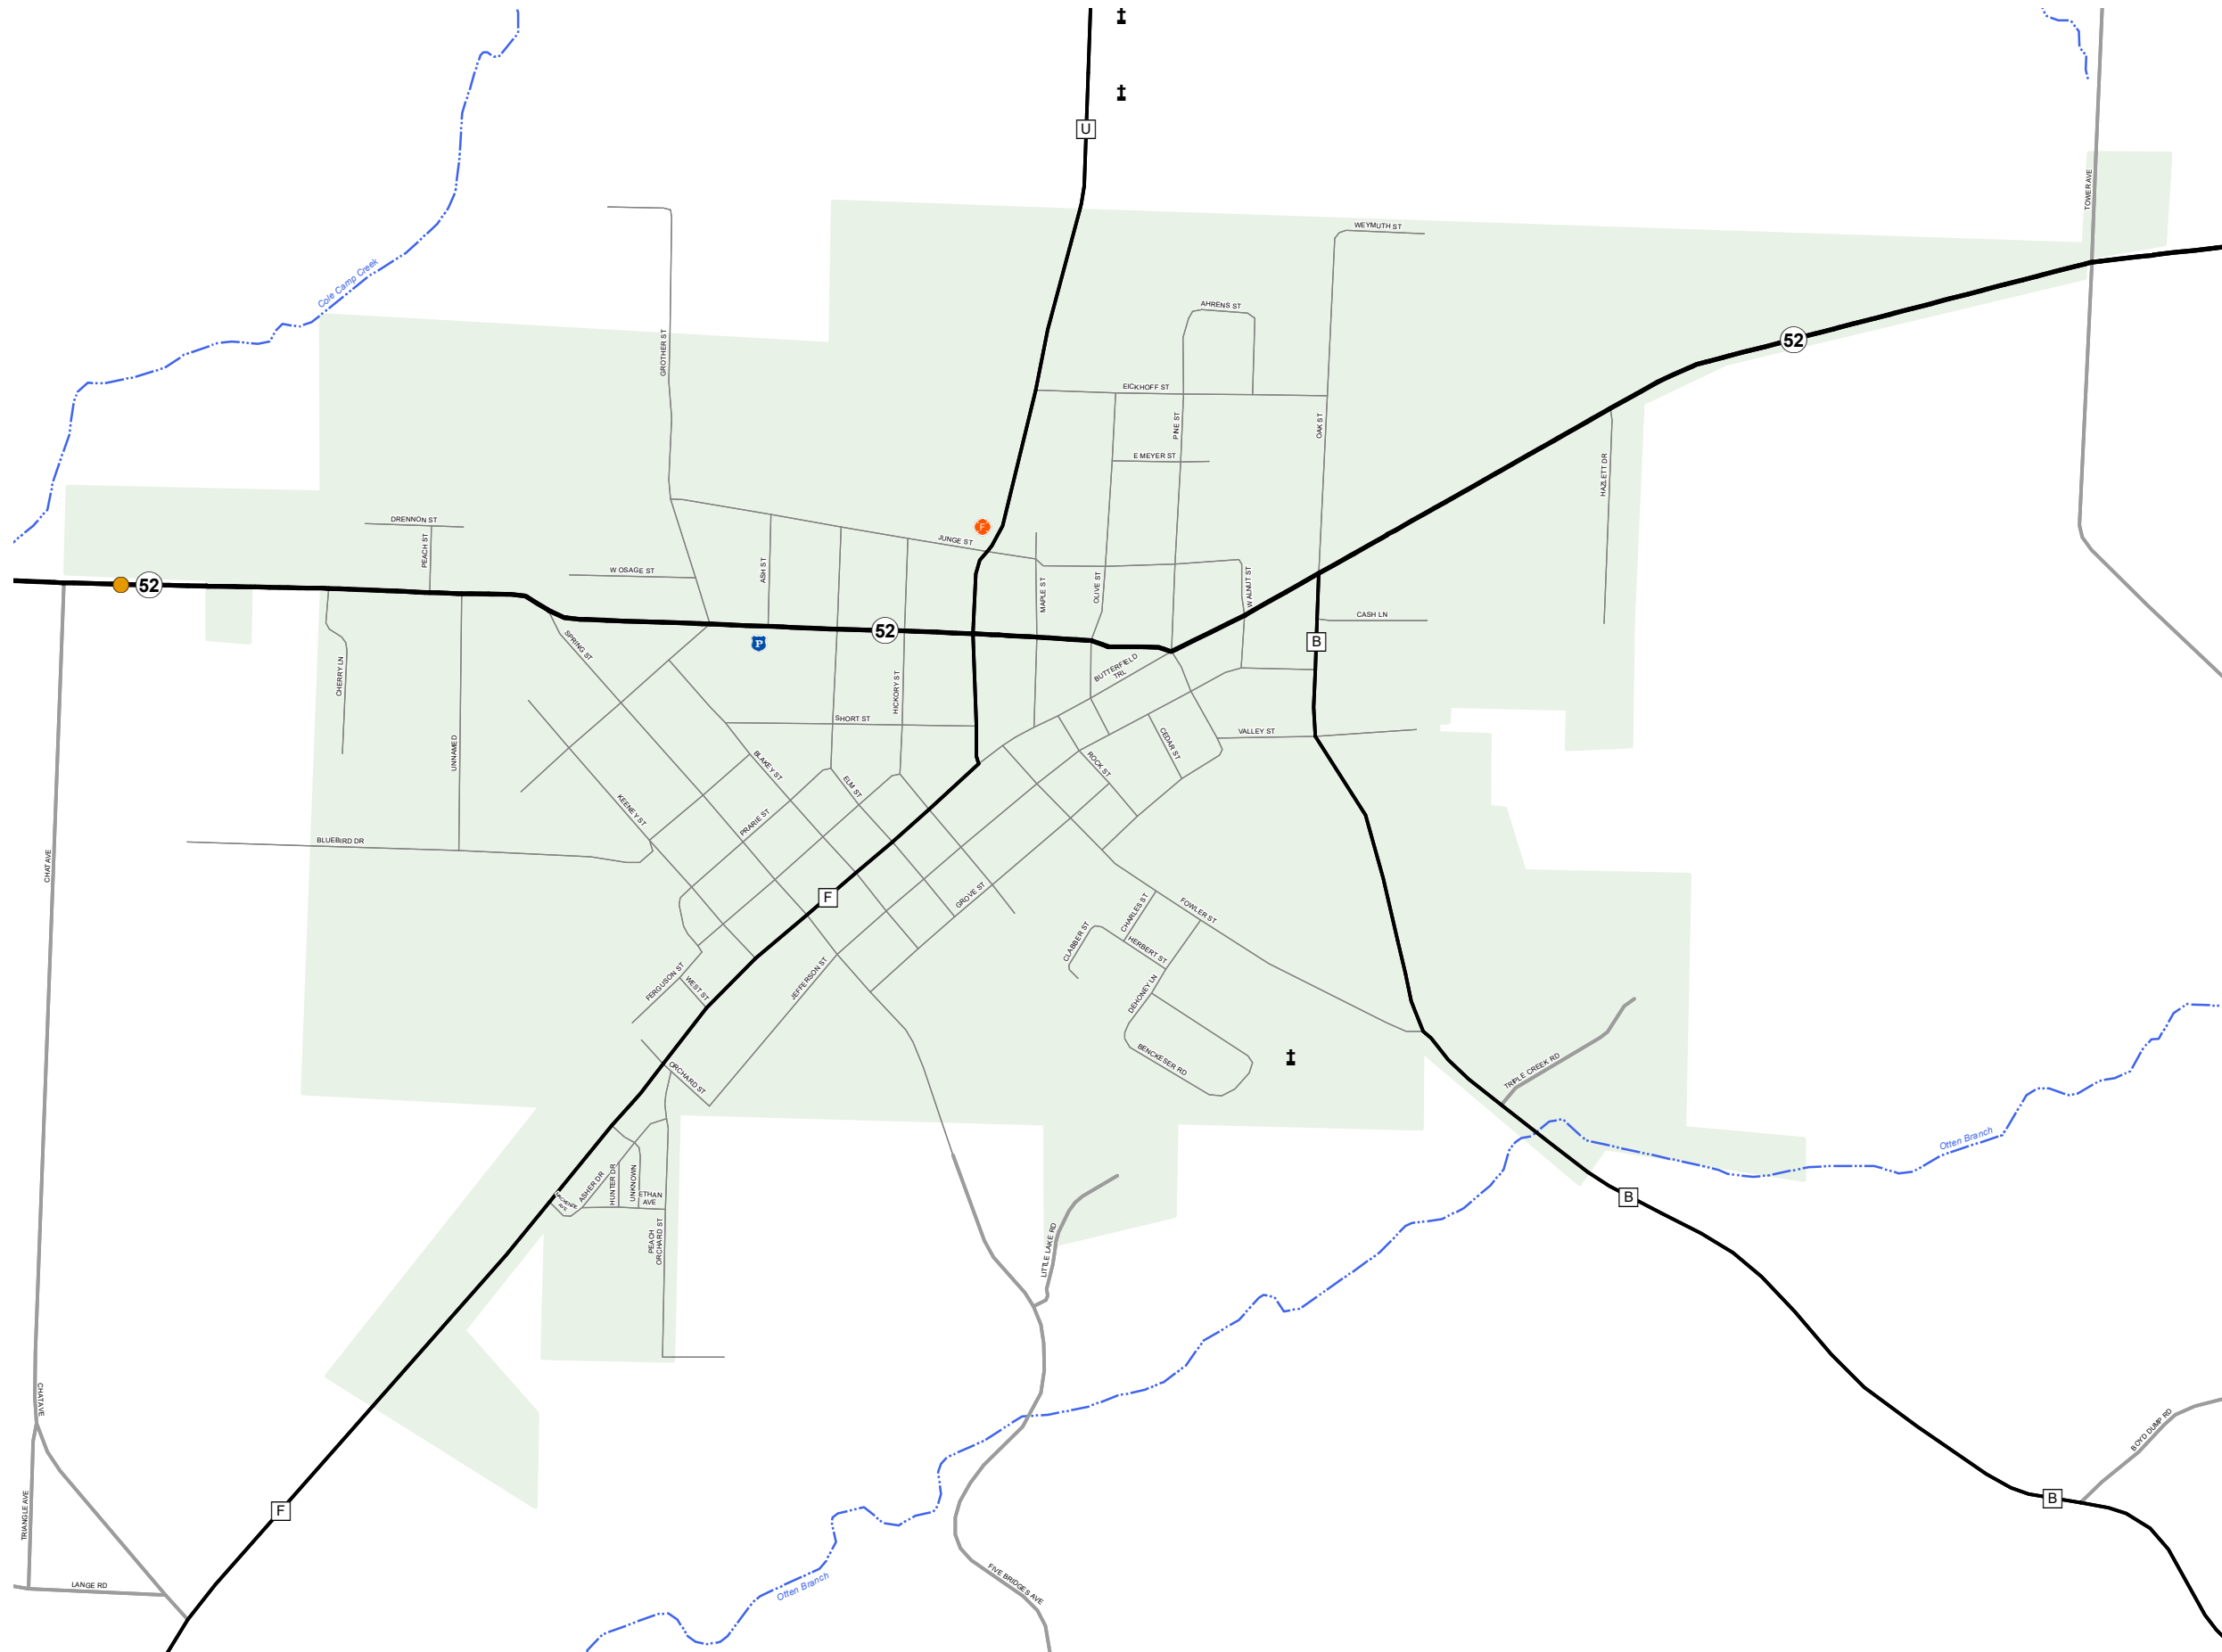

COLE CAMP

BENTON COUNTY

MISSOURI

SOUTHWEST DISTRICT

2021

Legend

- Interstate
- Interstate Loop
- US Route
- Business Route
- Missouri Route
- Letter Route
- County Road
- Railroad
- City Street
- Other Routes
- River or Stream
- Lake or Large River
- City Limits
- Surrounding City Limits
- County Boundary
- Metrolink Lines
- Fire Department
- Local Law Enforcement
- MSHP Office
- Missouri State Capitol
- County Courthouse
- Hospitals
- MoDOT Office
- MoDOT Maintenance Building
- Cemeteries
- Public Airports
- Amtrak Stations
- Metrolink Stations