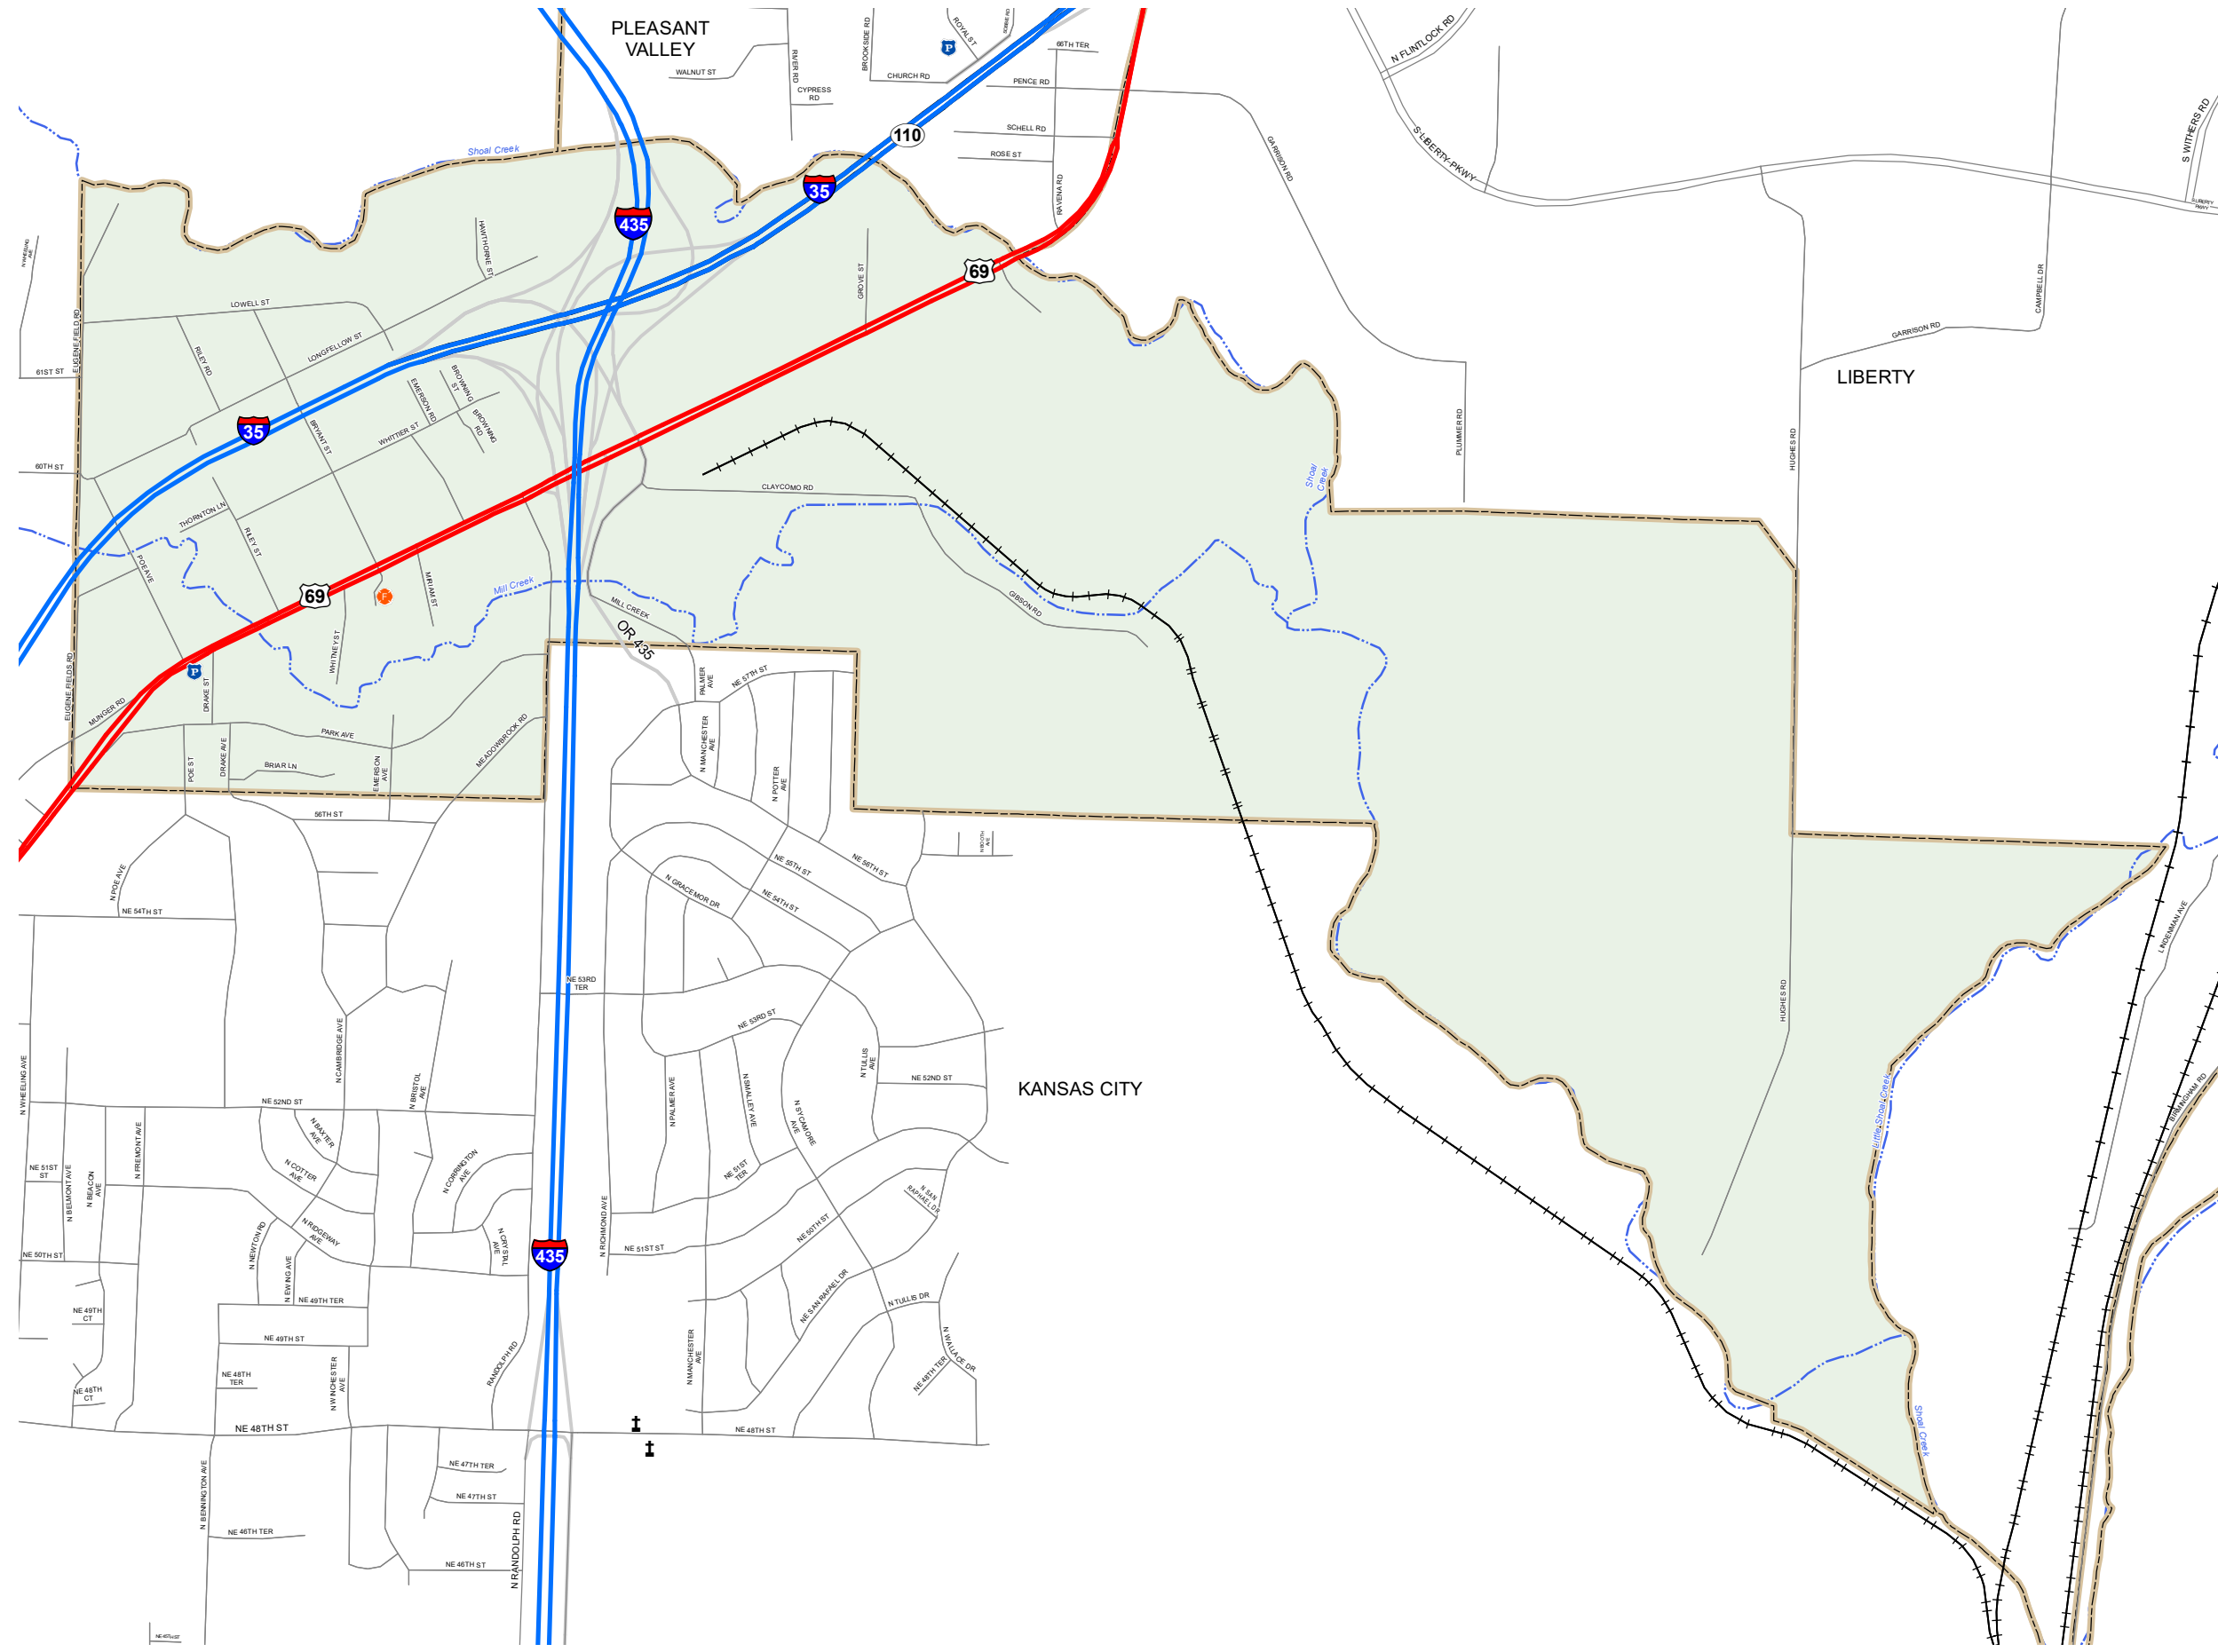

CLAYCOMO

CLAY COUNTY

MISSOURI

KANSAS CITY DISTRICT

2021

- Legend**
- Interstate
 - Interstate Loop
 - US Route
 - Business Route
 - Missouri Route
 - Letter Route
 - County Road
 - Railroad
 - City Street
 - Other Routes
 - River or Stream
 - Lake or Large River
 - City Limits
 - Surrounding City Limits
 - County Boundary
 - Metrolink Lines
 - Fire Department
 - Local Law Enforcement
 - MSHP Office
 - ★ Missouri State Capitol
 - County Courthouse
 - Hospitals
 - MoDOT Office
 - MoDOT Maintenance Building
 - † Cemeteries
 - ✈ Public Airports
 - Amtrak Stations
 - Metrolink Stations