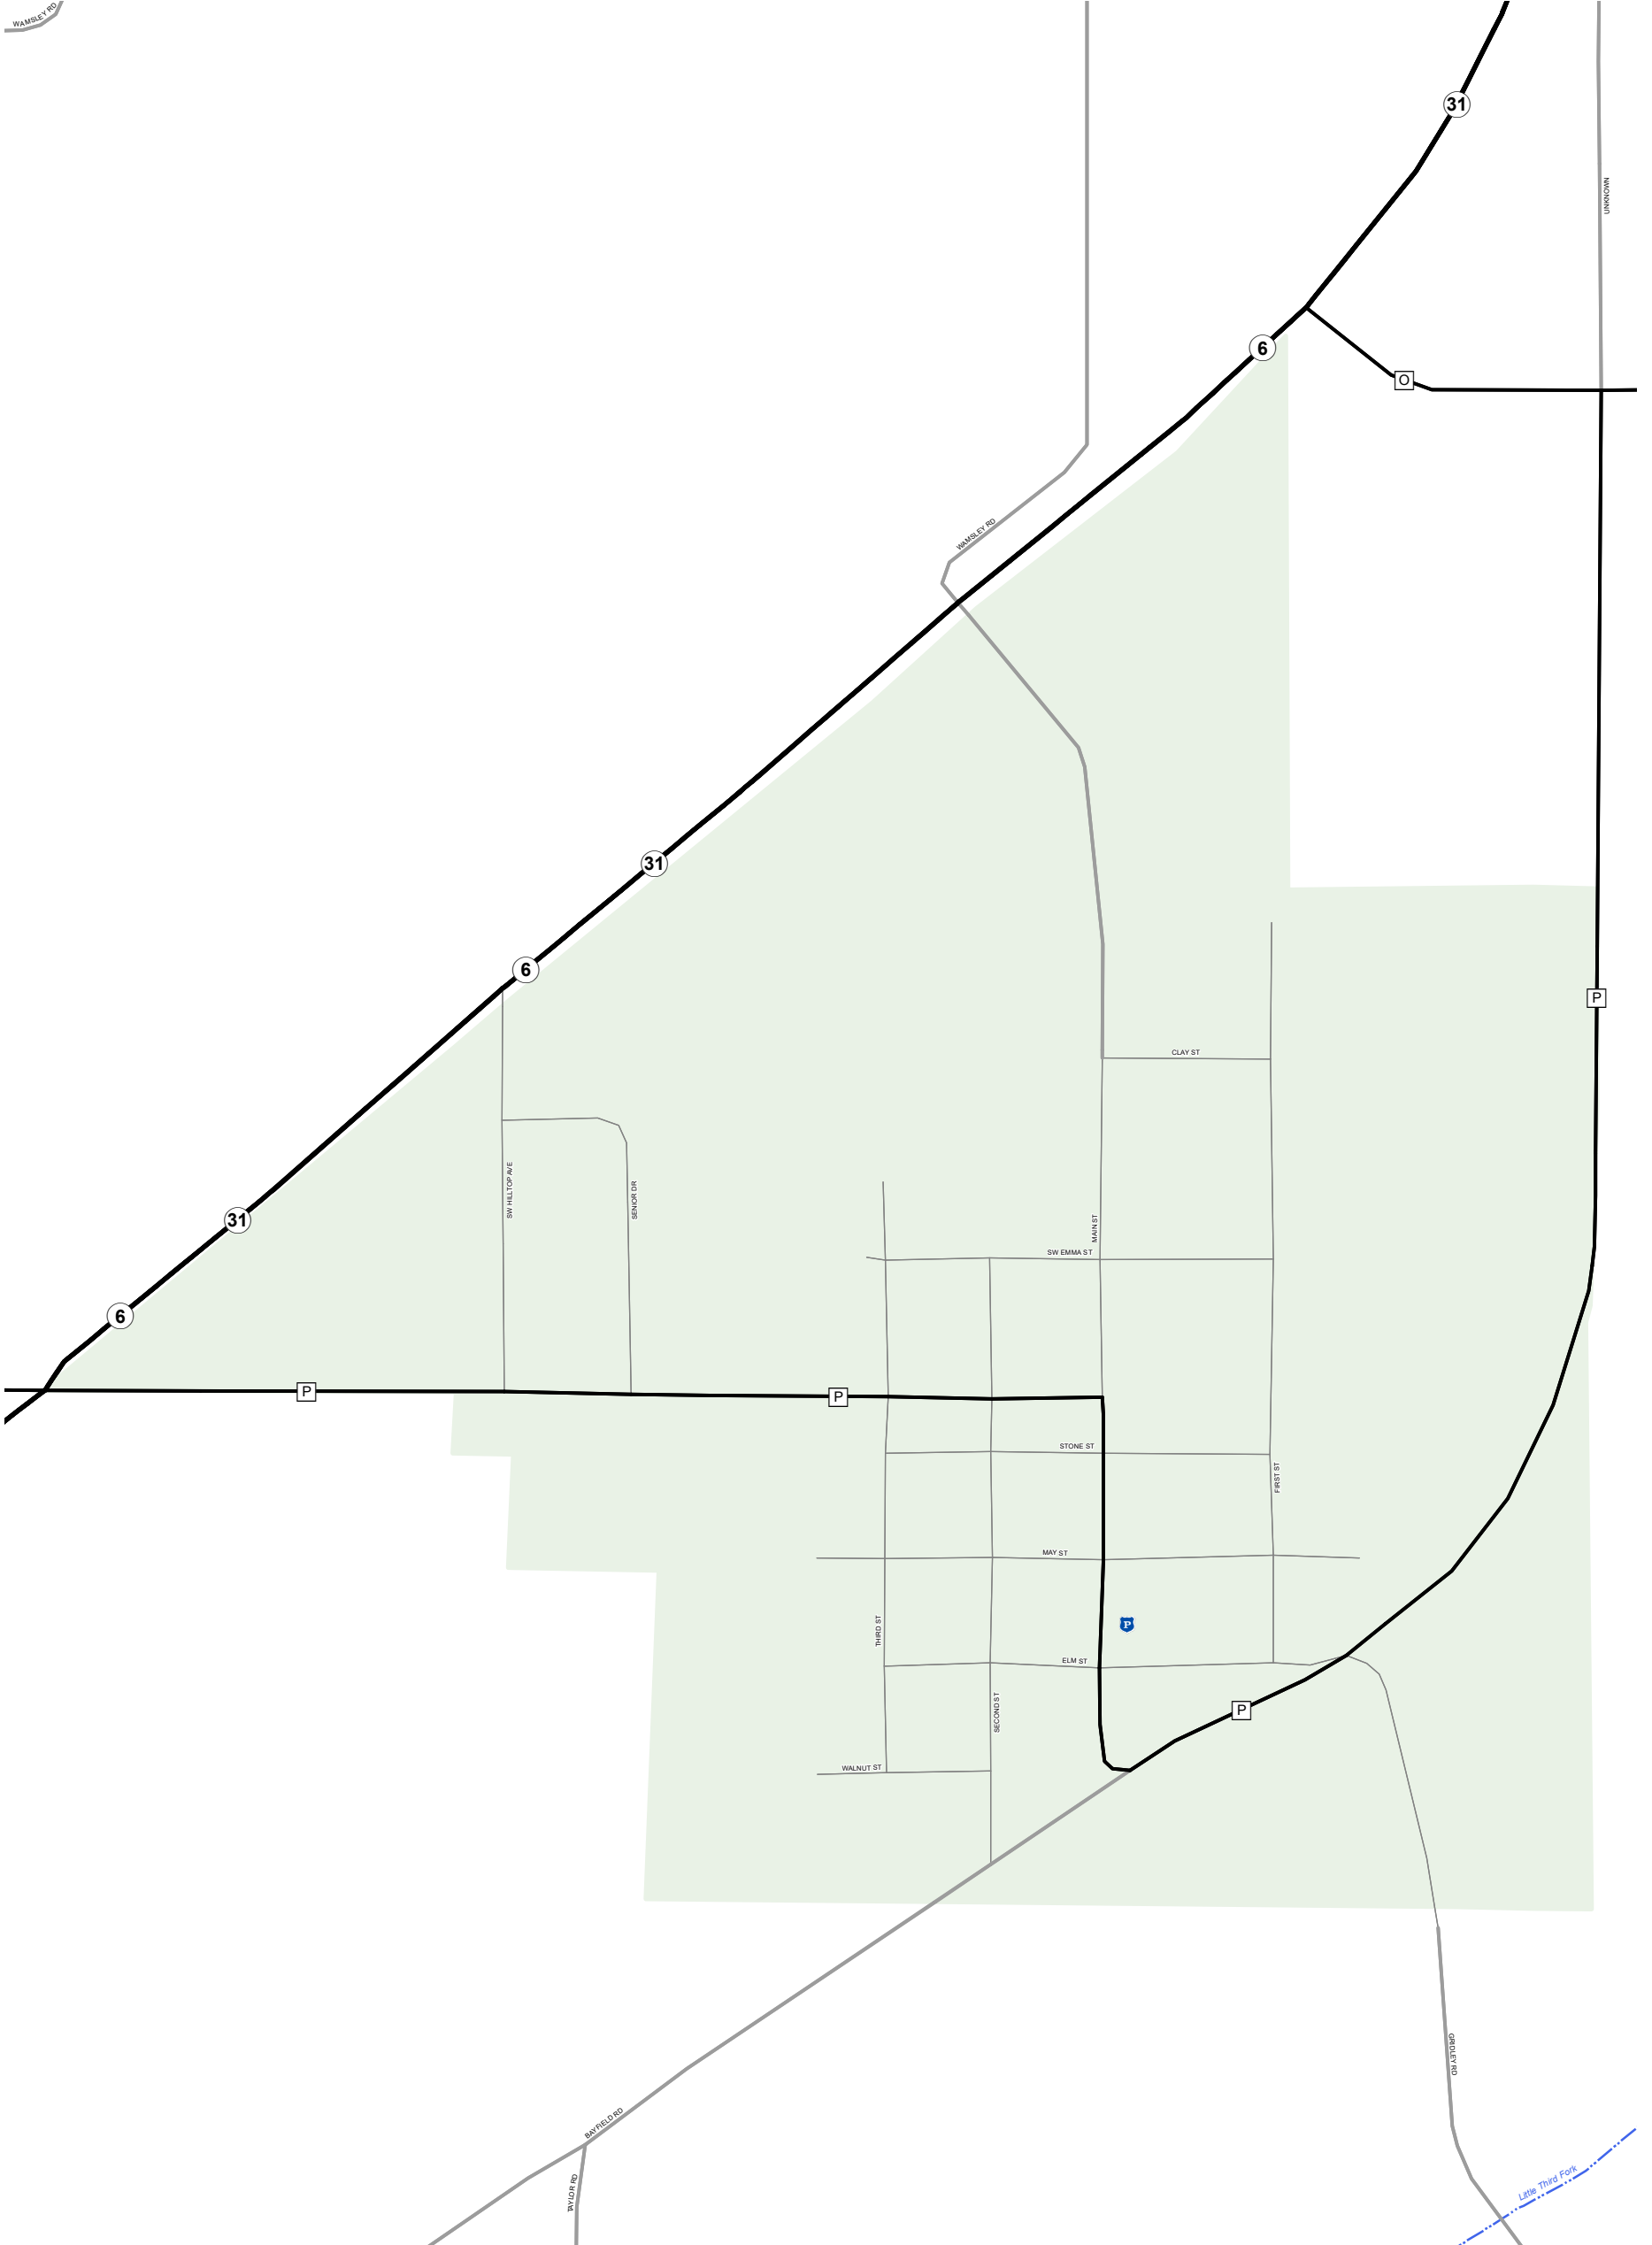

WAMBLEY RD

DEKALB COUNTY
 MISSOURI
 NORTHWEST DISTRICT
 2021

CLARKSDALE

- Legend**
- Interstate
 - Interstate Loop
 - US Route
 - Business Route
 - Missouri Route
 - Letter Route
 - County Road
 - Railroad
 - City Street
 - Other Routes
 - River or Stream
 - Lake or Large River
 - City Limits
 - Surrounding City Limits
 - County Boundary
 - Metrolink Lines
 - Fire Department
 - Local Law Enforcement
 - MSHP Office
 - Missouri State Capitol
 - County Courthouse
 - Hospitals
 - MoDOT Office
 - MoDOT Maintenance Building
 - Cemeteries
 - Public Airports
 - Amtrak Stations
 - Metrolink Stations