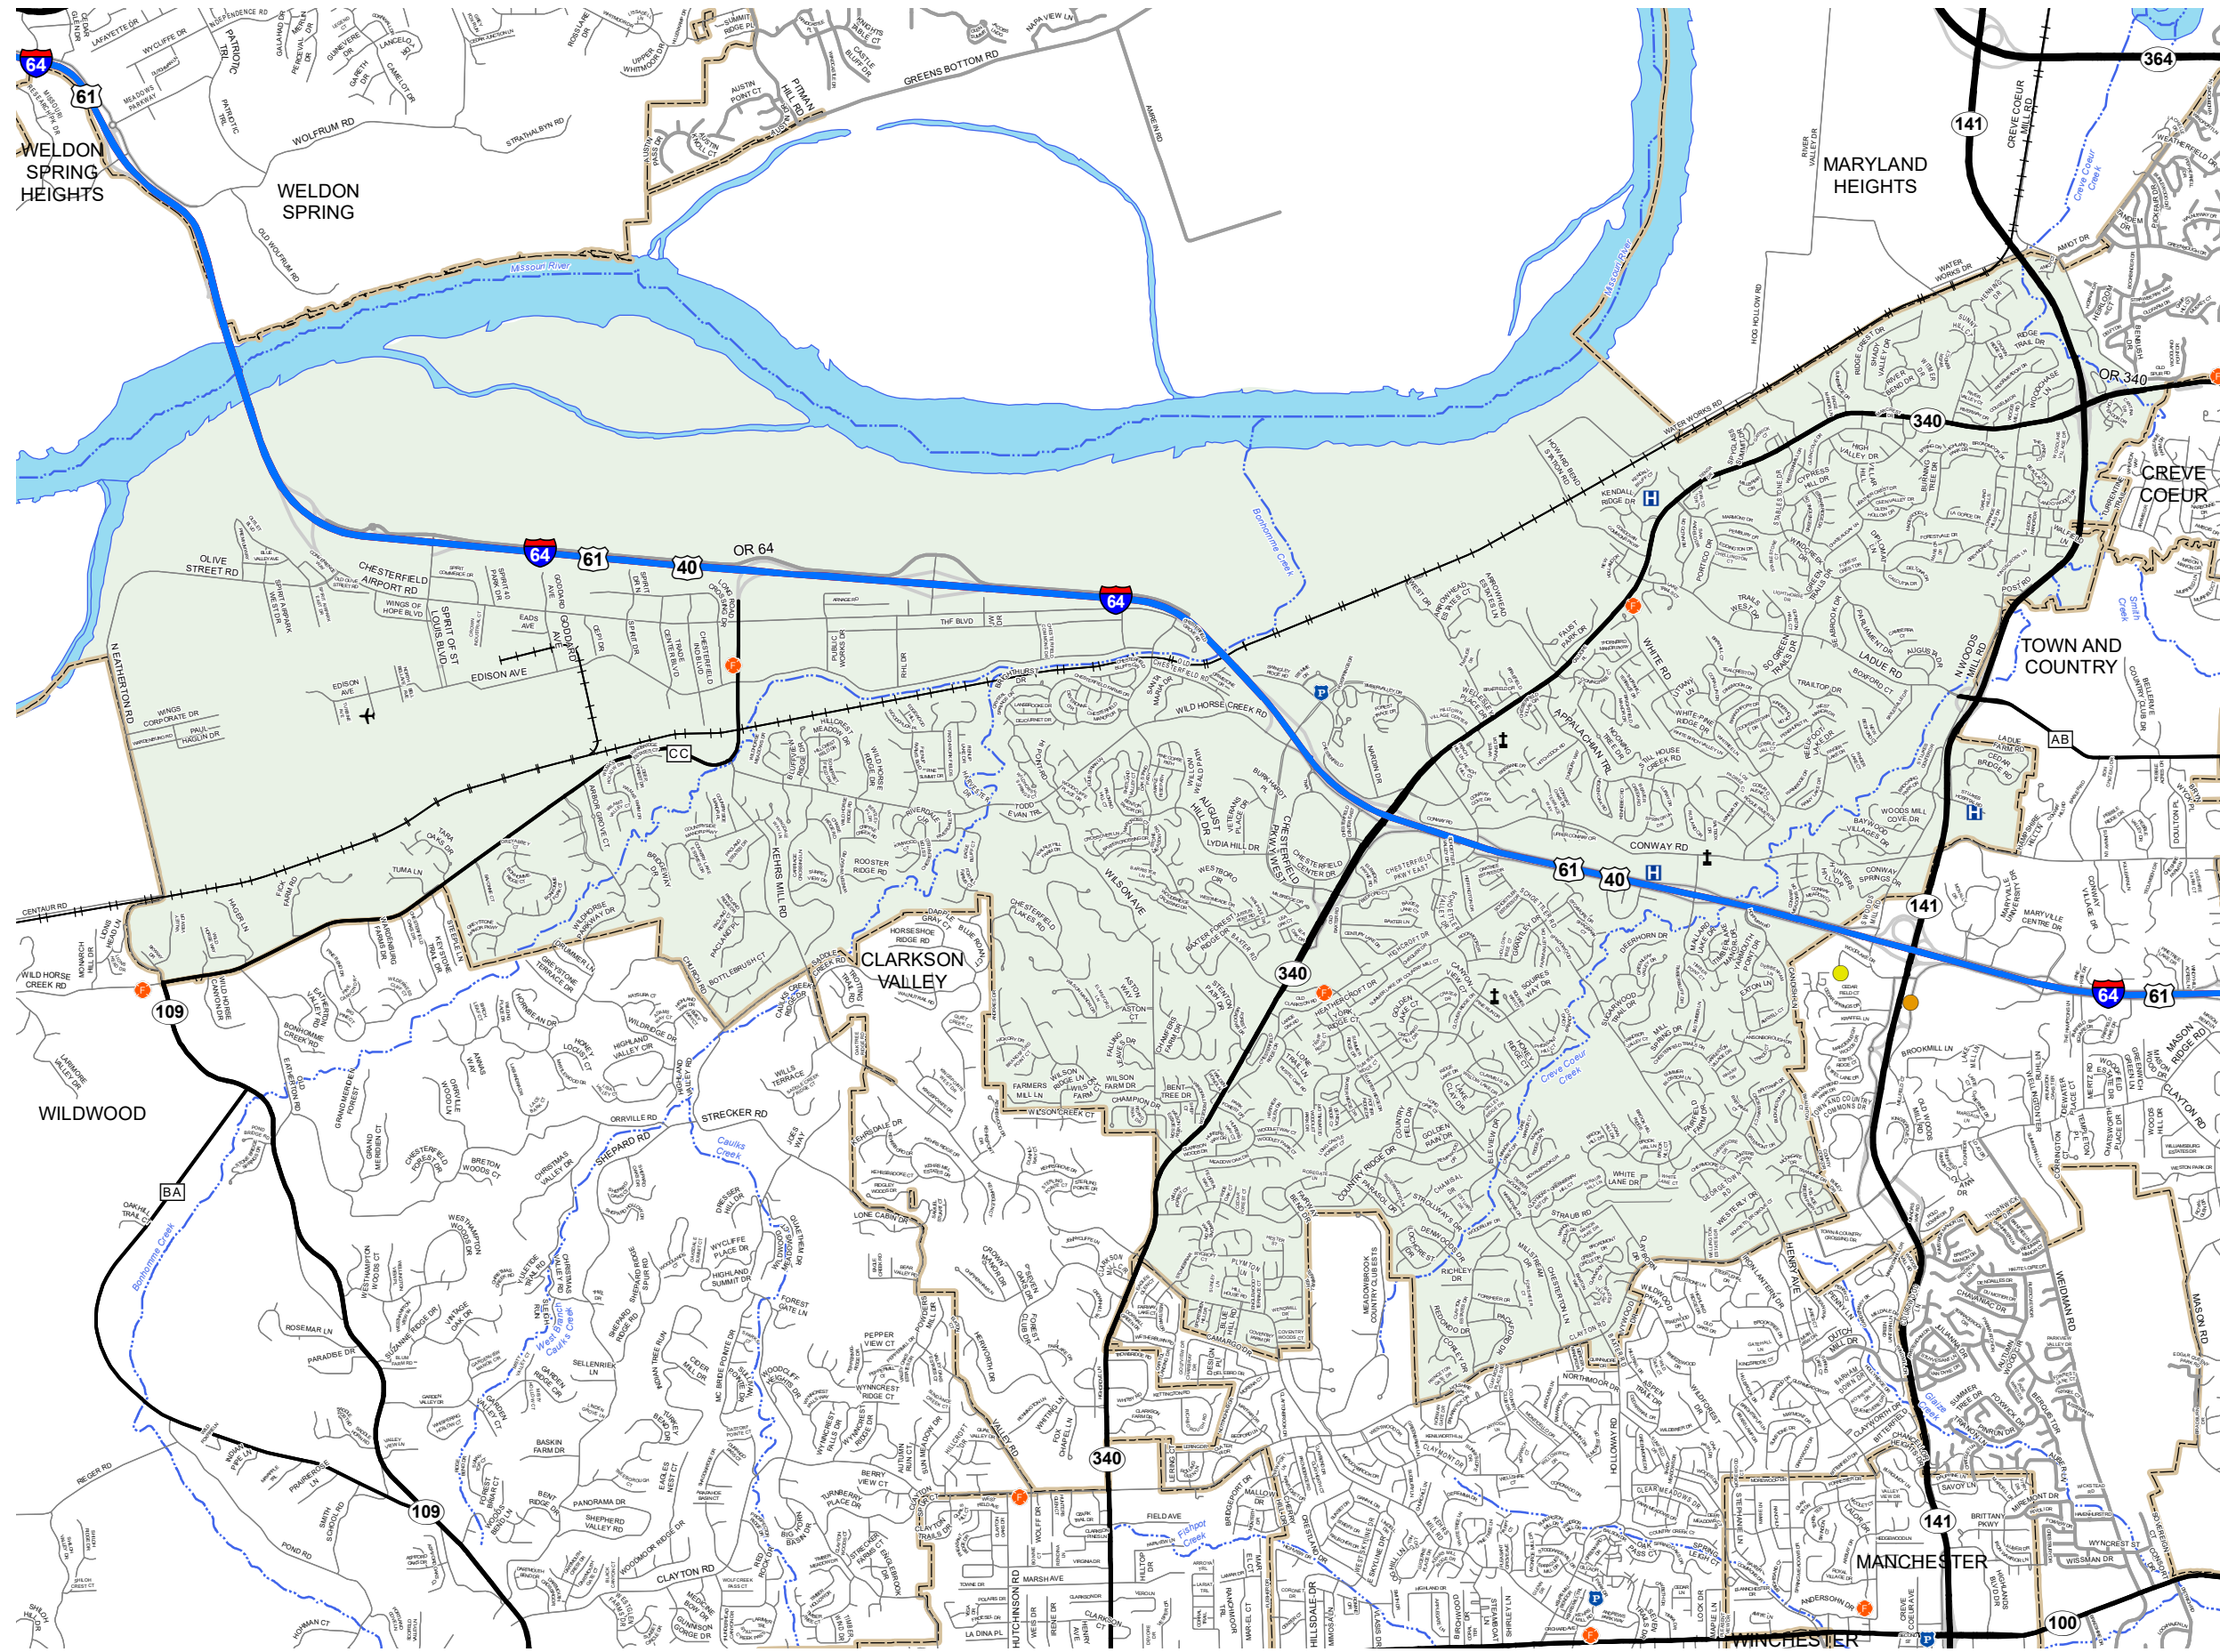

CHESTERFIELD

ST. LOUIS COUNTY

MISSOURI

ST. LOUIS DISTRICT

2021

- Legend**
- Interstate
 - Interstate Loop
 - US Route
 - Business Route
 - Missouri Route
 - Letter Route
 - County Road
 - Railroad
 - City Street
 - Other Routes
 - River or Stream
 - Lake or Large River
 - City Limits
 - Surrounding City Limits
 - County Boundary
 - Metrolink Lines
 - Fire Department
 - Local Law Enforcement
 - MSHP Office
 - Missouri State Capitol
 - County Courthouse
 - Hospitals
 - Railroad
 - MoDOT Office
 - MoDOT Maintenance Building
 - Cemeteries
 - Public Airports
 - Amtrak Stations
 - Metrolink Stations