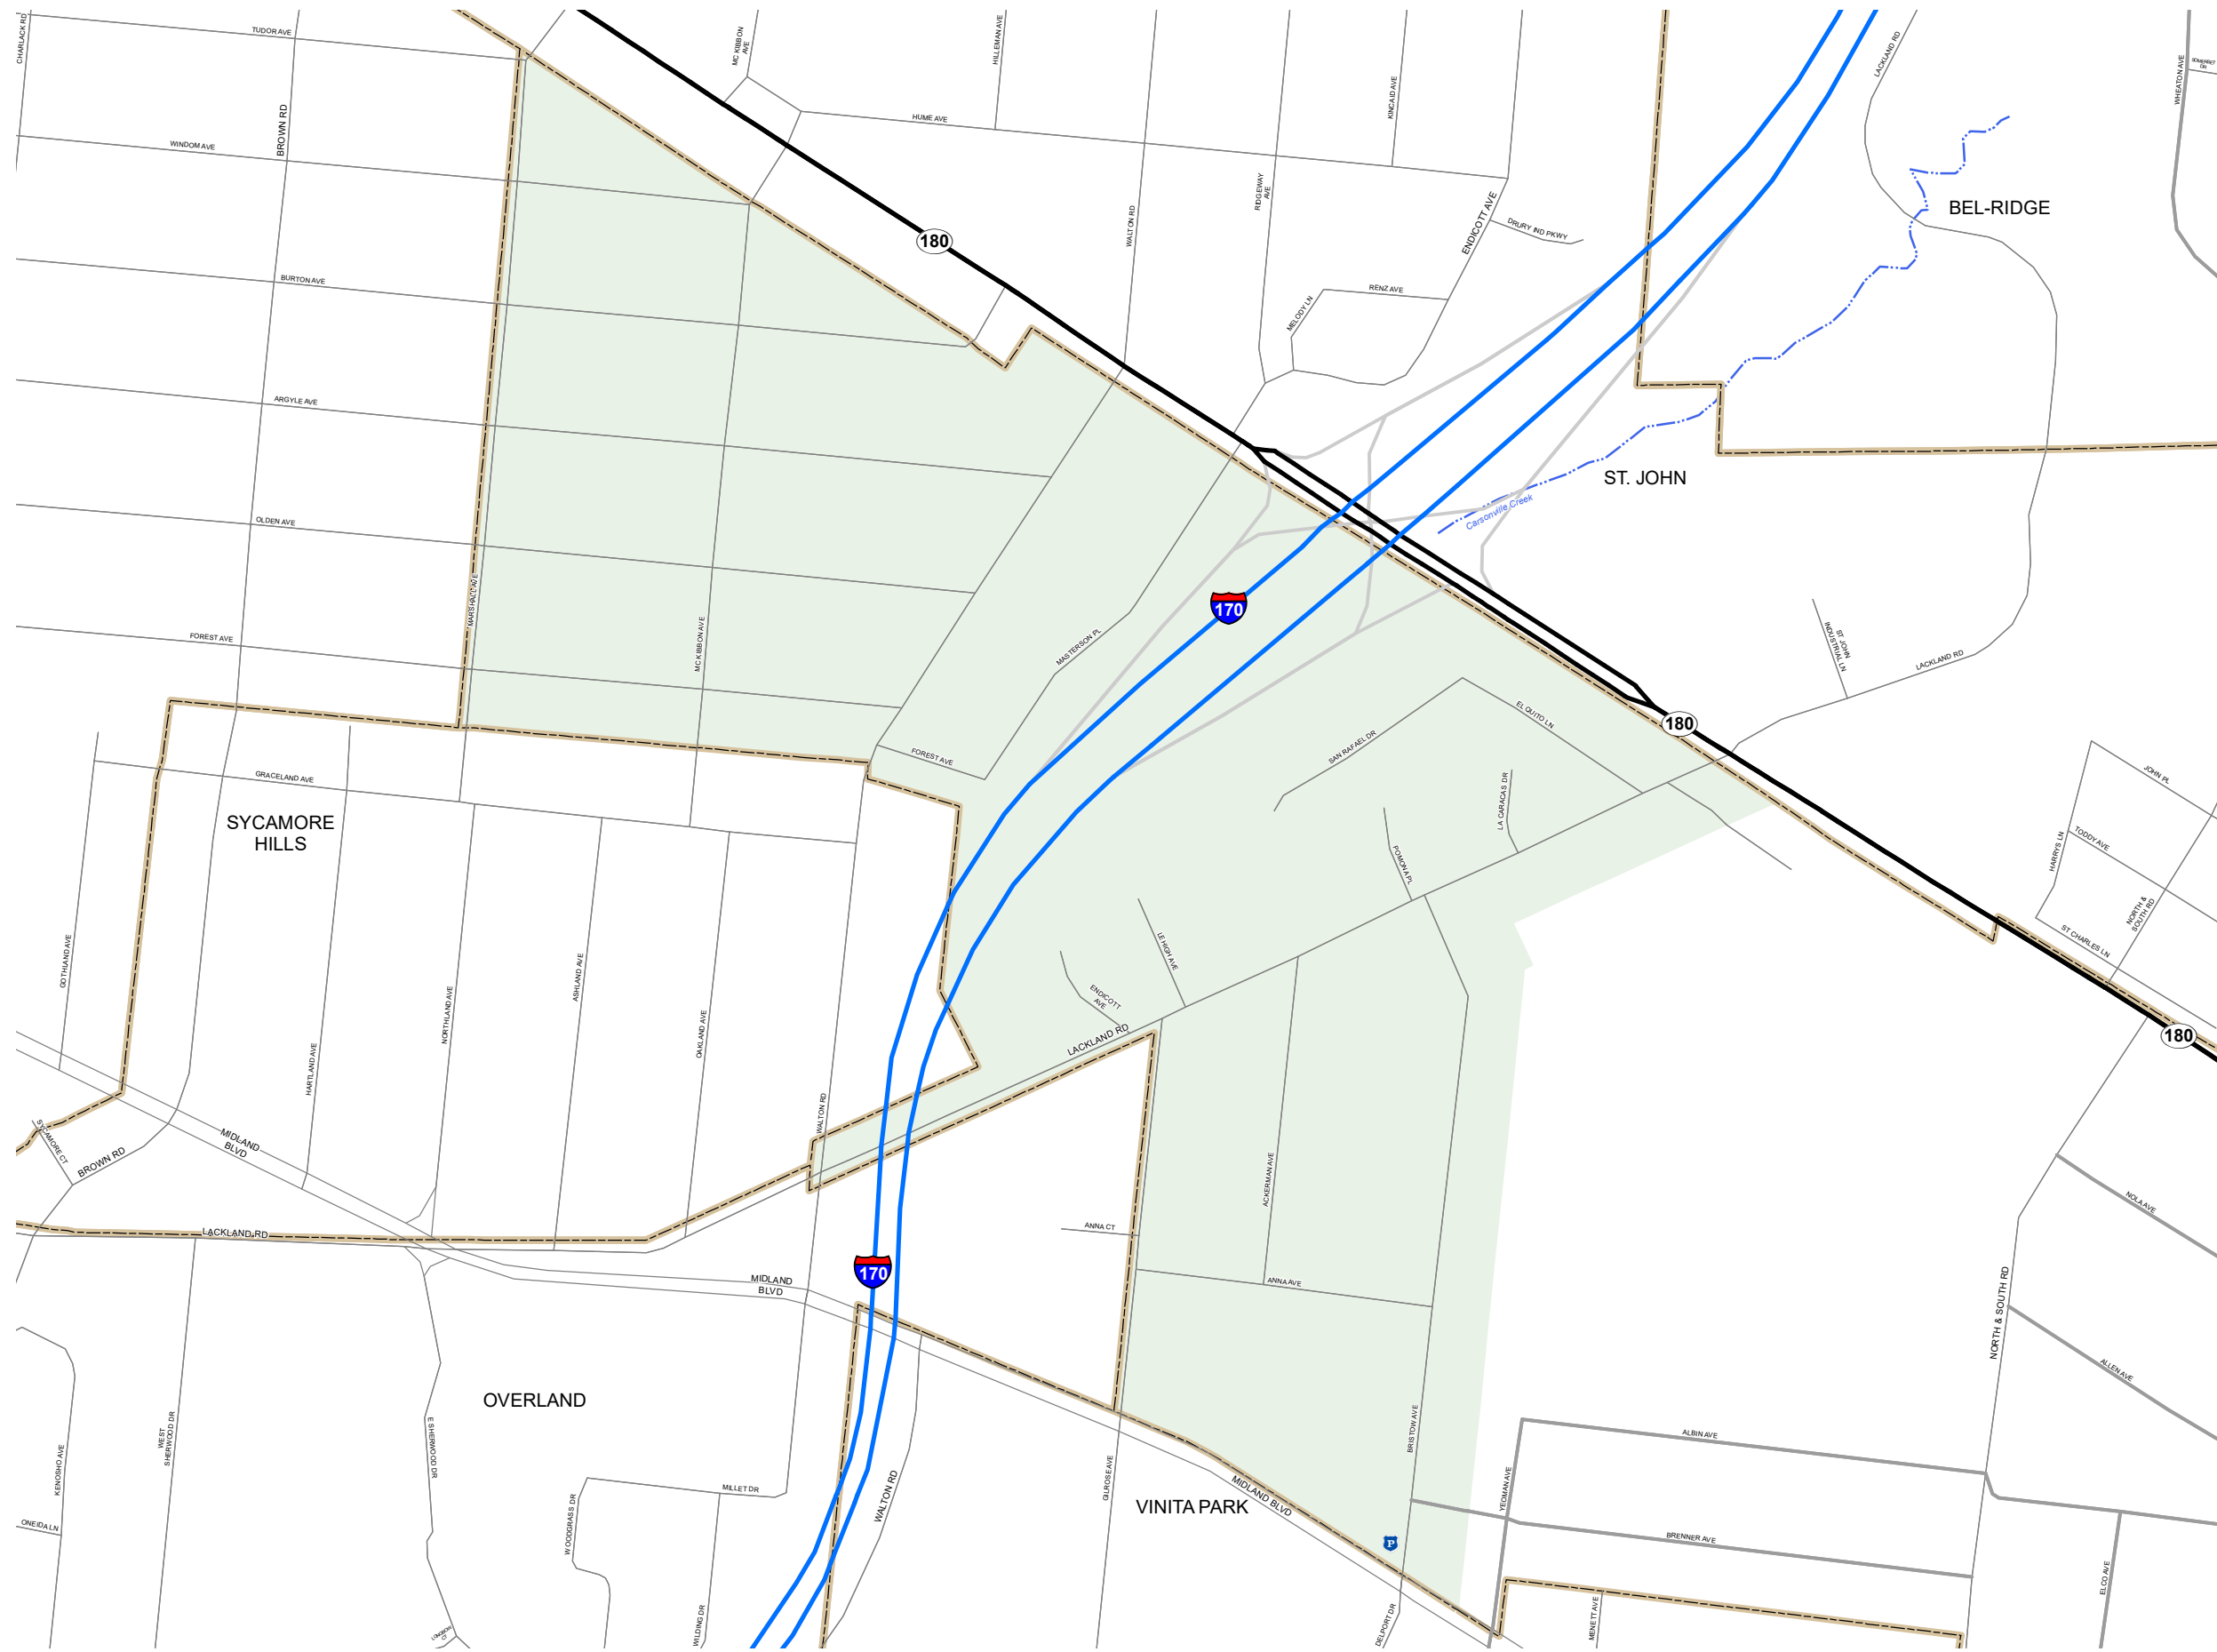

# CHARLACK

ST. LOUIS COUNTY

MISSOURI

ST. LOUIS DISTRICT

2021

### Legend

- Interstate
- Interstate Loop
- US Route
- Business Route
- Missouri Route
- Letter Route
- County Road
- Railroad
- City Street
- Other Routes
- River or Stream
- Lake or Large River
- City Limits
- Surrounding City Limits
- County Boundary
- Metrolink Lines
- Fire Department
- Local Law Enforcement
- MSHP Office
- Missouri State Capitol
- County Courthouse
- Hospitals
- MoDOT Office
- MoDOT Maintenance Building
- Cemeteries
- Public Airports
- Amtrak Stations
- Metrolink Stations