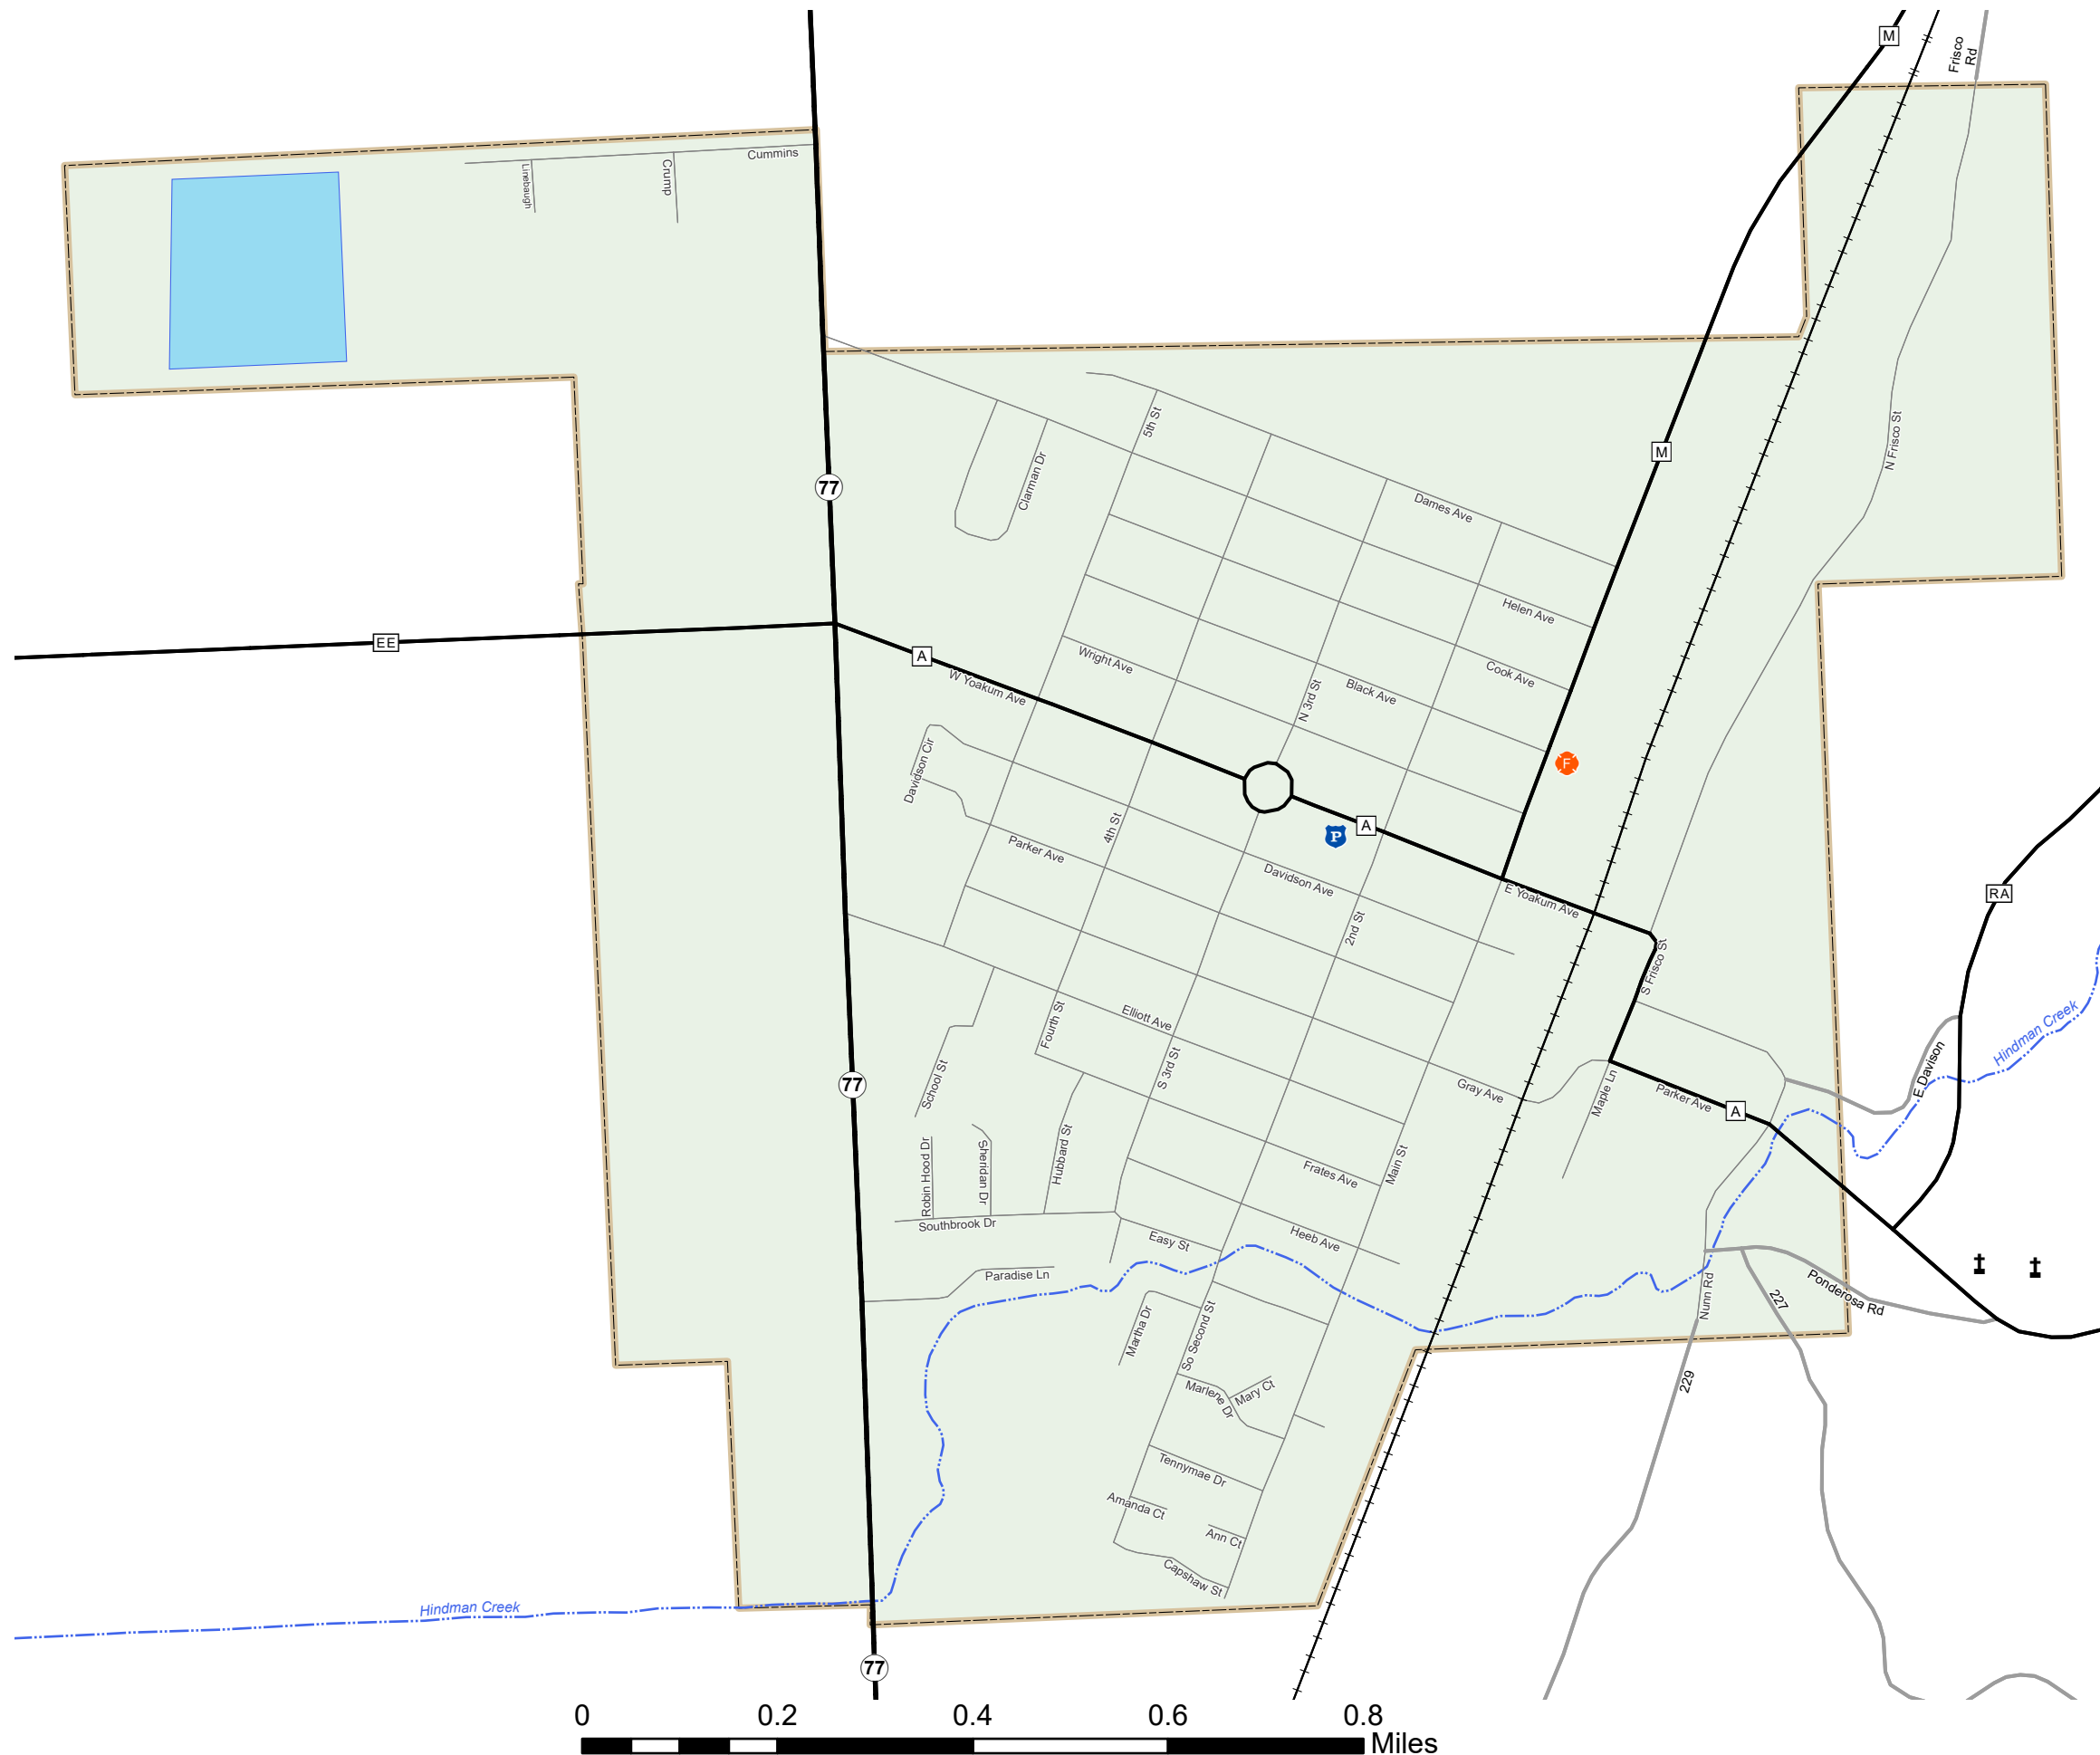

CHAFFEE

SCOTT COUNTY

MISSOURI

SOUTHEAST DISTRICT

2026

Legend

- Fire Station
- Police Stations
- MSHP Office
- Hospitals
- Airports
- County Courthouse
- MoDOT Maintenance
- MoDOT Office
- Cemetery
- Amtrak Stations
- MetroLink Stations
- MetroLink Lines
- City Limits
- Interstate
- Interstate Loop
- US Route
- Business Route
- Missouri Route
- Letter Route
- County Road
- Railroad
- City Street
- Other Routes
- River/Stream
- Lake/Large River
- County

MISSOURI DEPARTMENT OF TRANSPORTATION
TRANSPORTATION PLANNING
1-888-ASK-MODOT
WWW.MODOT.ORG
January 2026