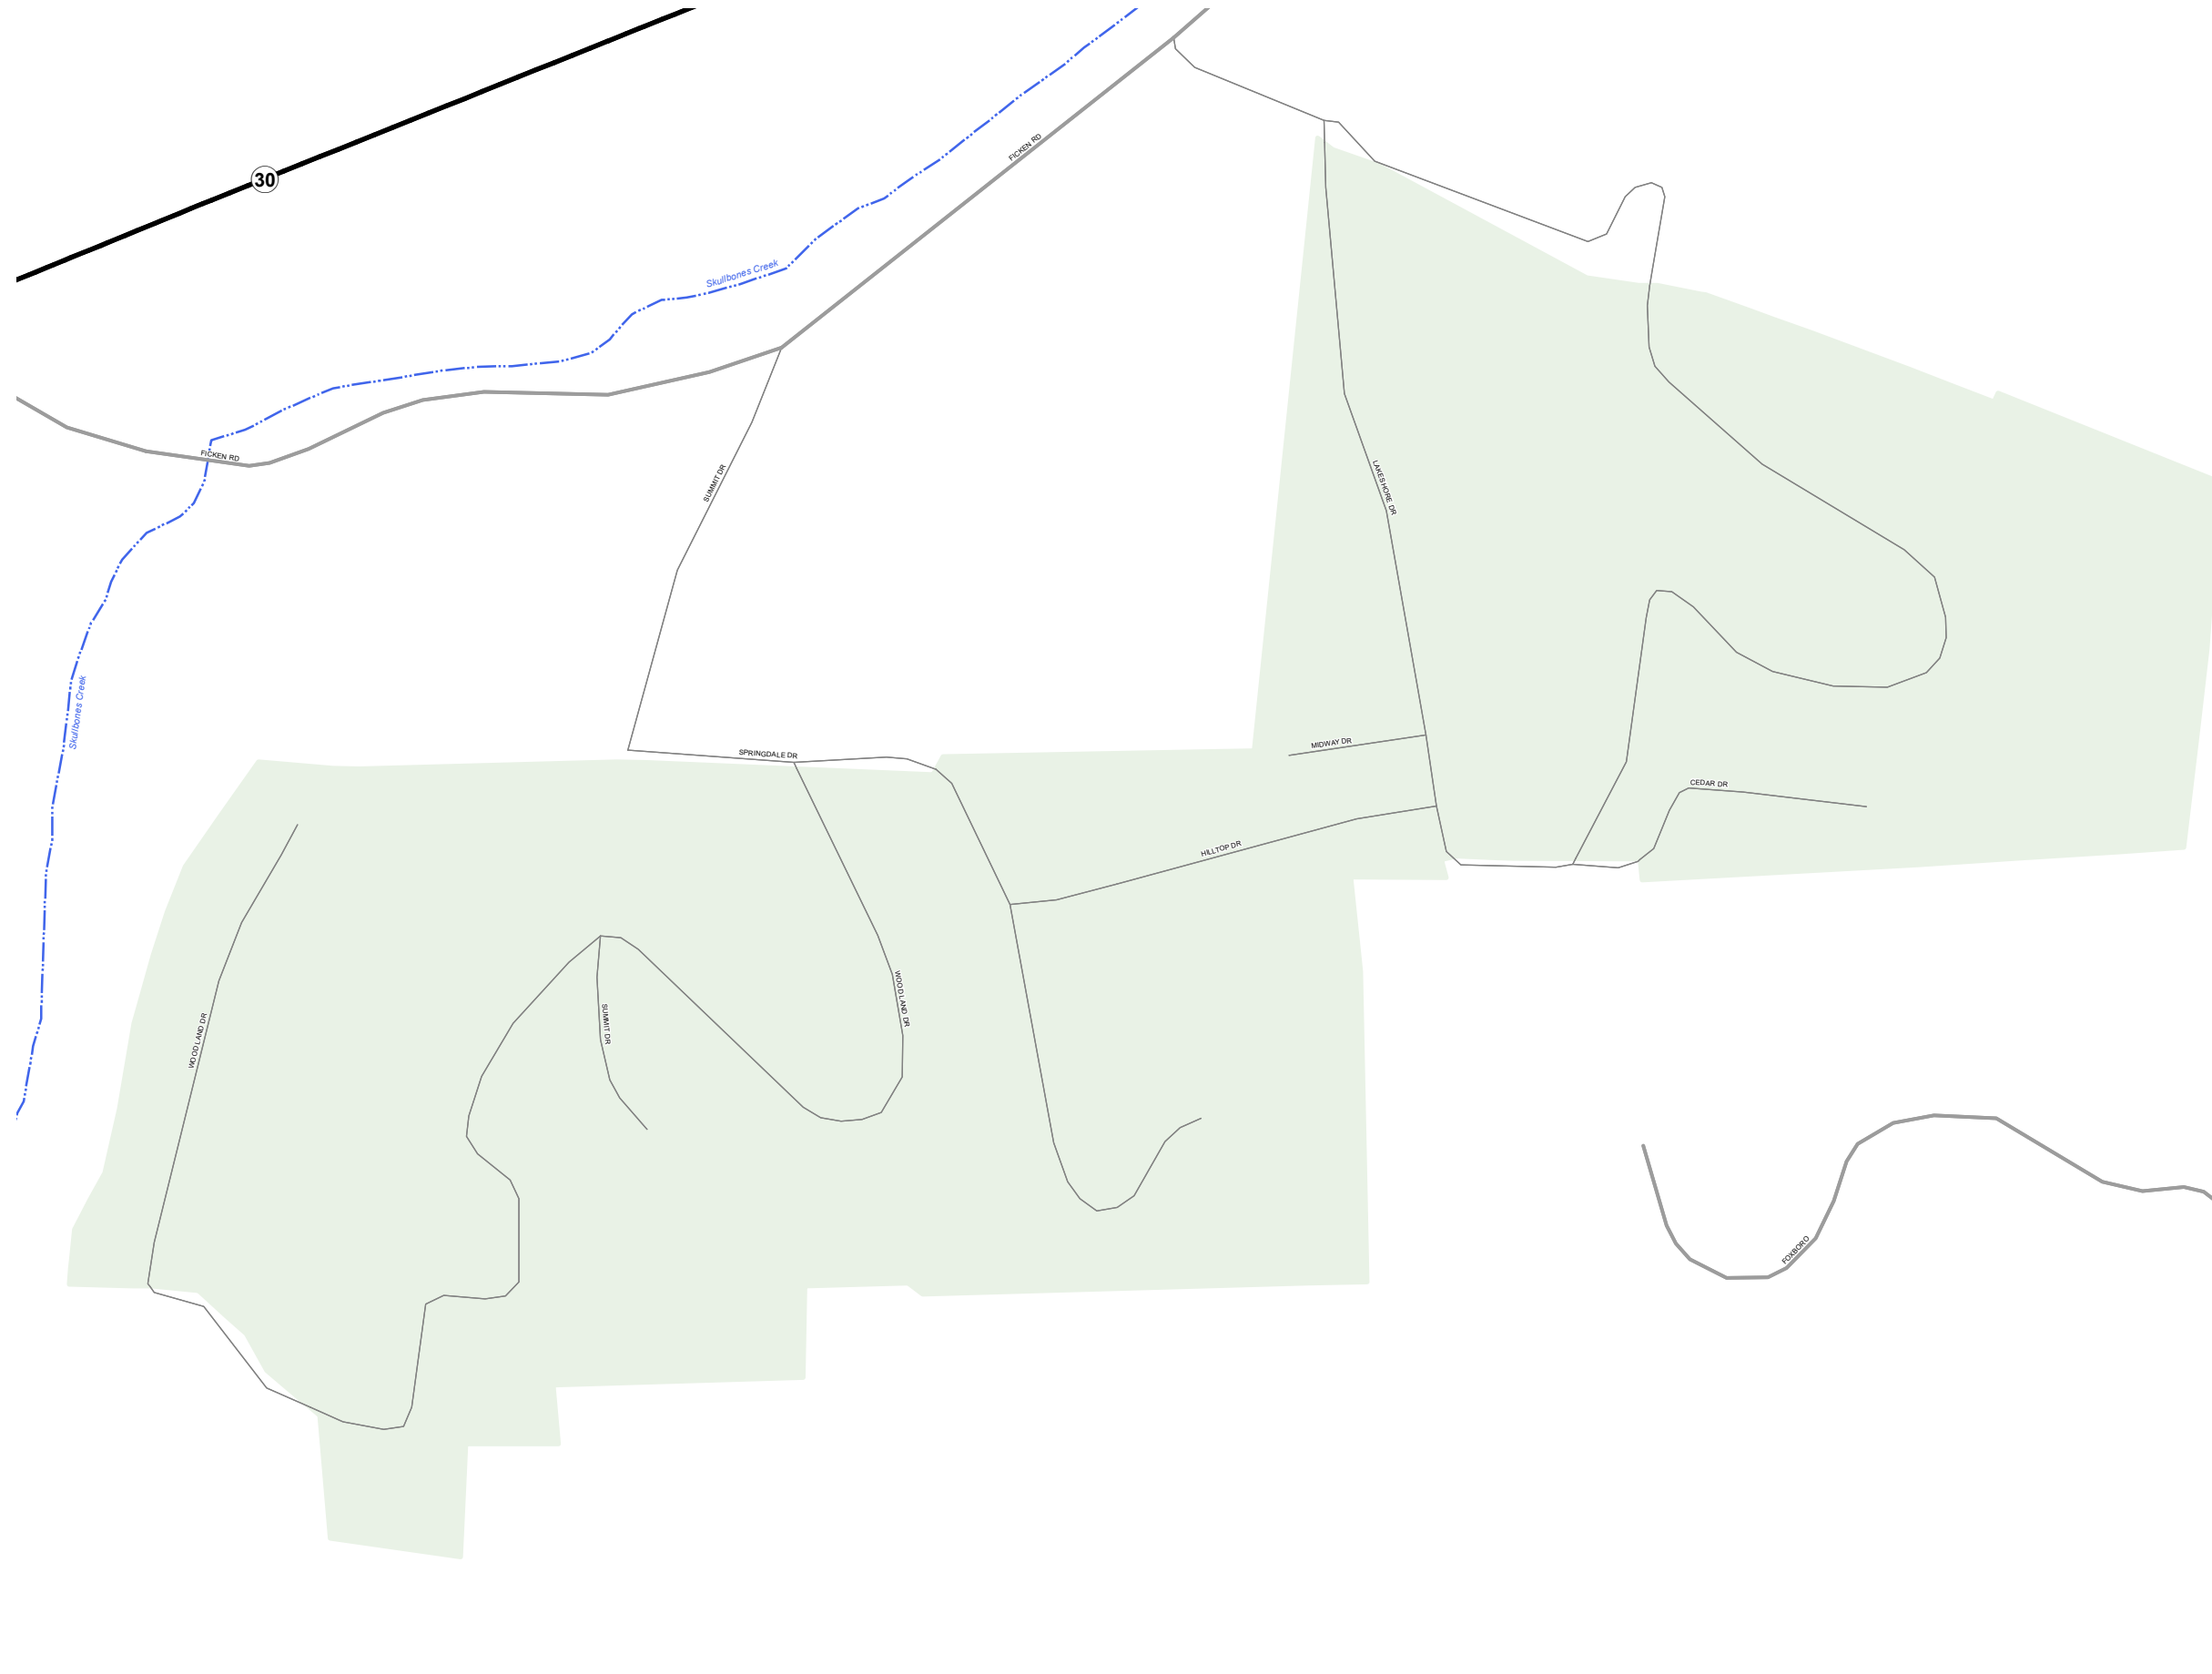

CEDAR HILL LAKES

JEFFERSON COUNTY

MISSOURI

ST. LOUIS DISTRICT

2021

Legend

- Interstate
- Interstate Loop
- US Route
- Business Route
- Missouri Route
- Letter Route
- County Road
- Railroad
- City Street
- Other Routes
- River or Stream
- Lake or Large River
- City Limits
- Surrounding City Limits
- County Boundary
- Metrolink Lines
- Fire Department
- Local Law Enforcement
- MSHP Office
- ★ Missouri State Capitol
- County Courthouse
- Hospitals
- MoDOT Office
- MoDOT Maintenance Building
- † Cemeteries
- ✈ Public Airports
- Amtrak Stations
- Metrolink Stations