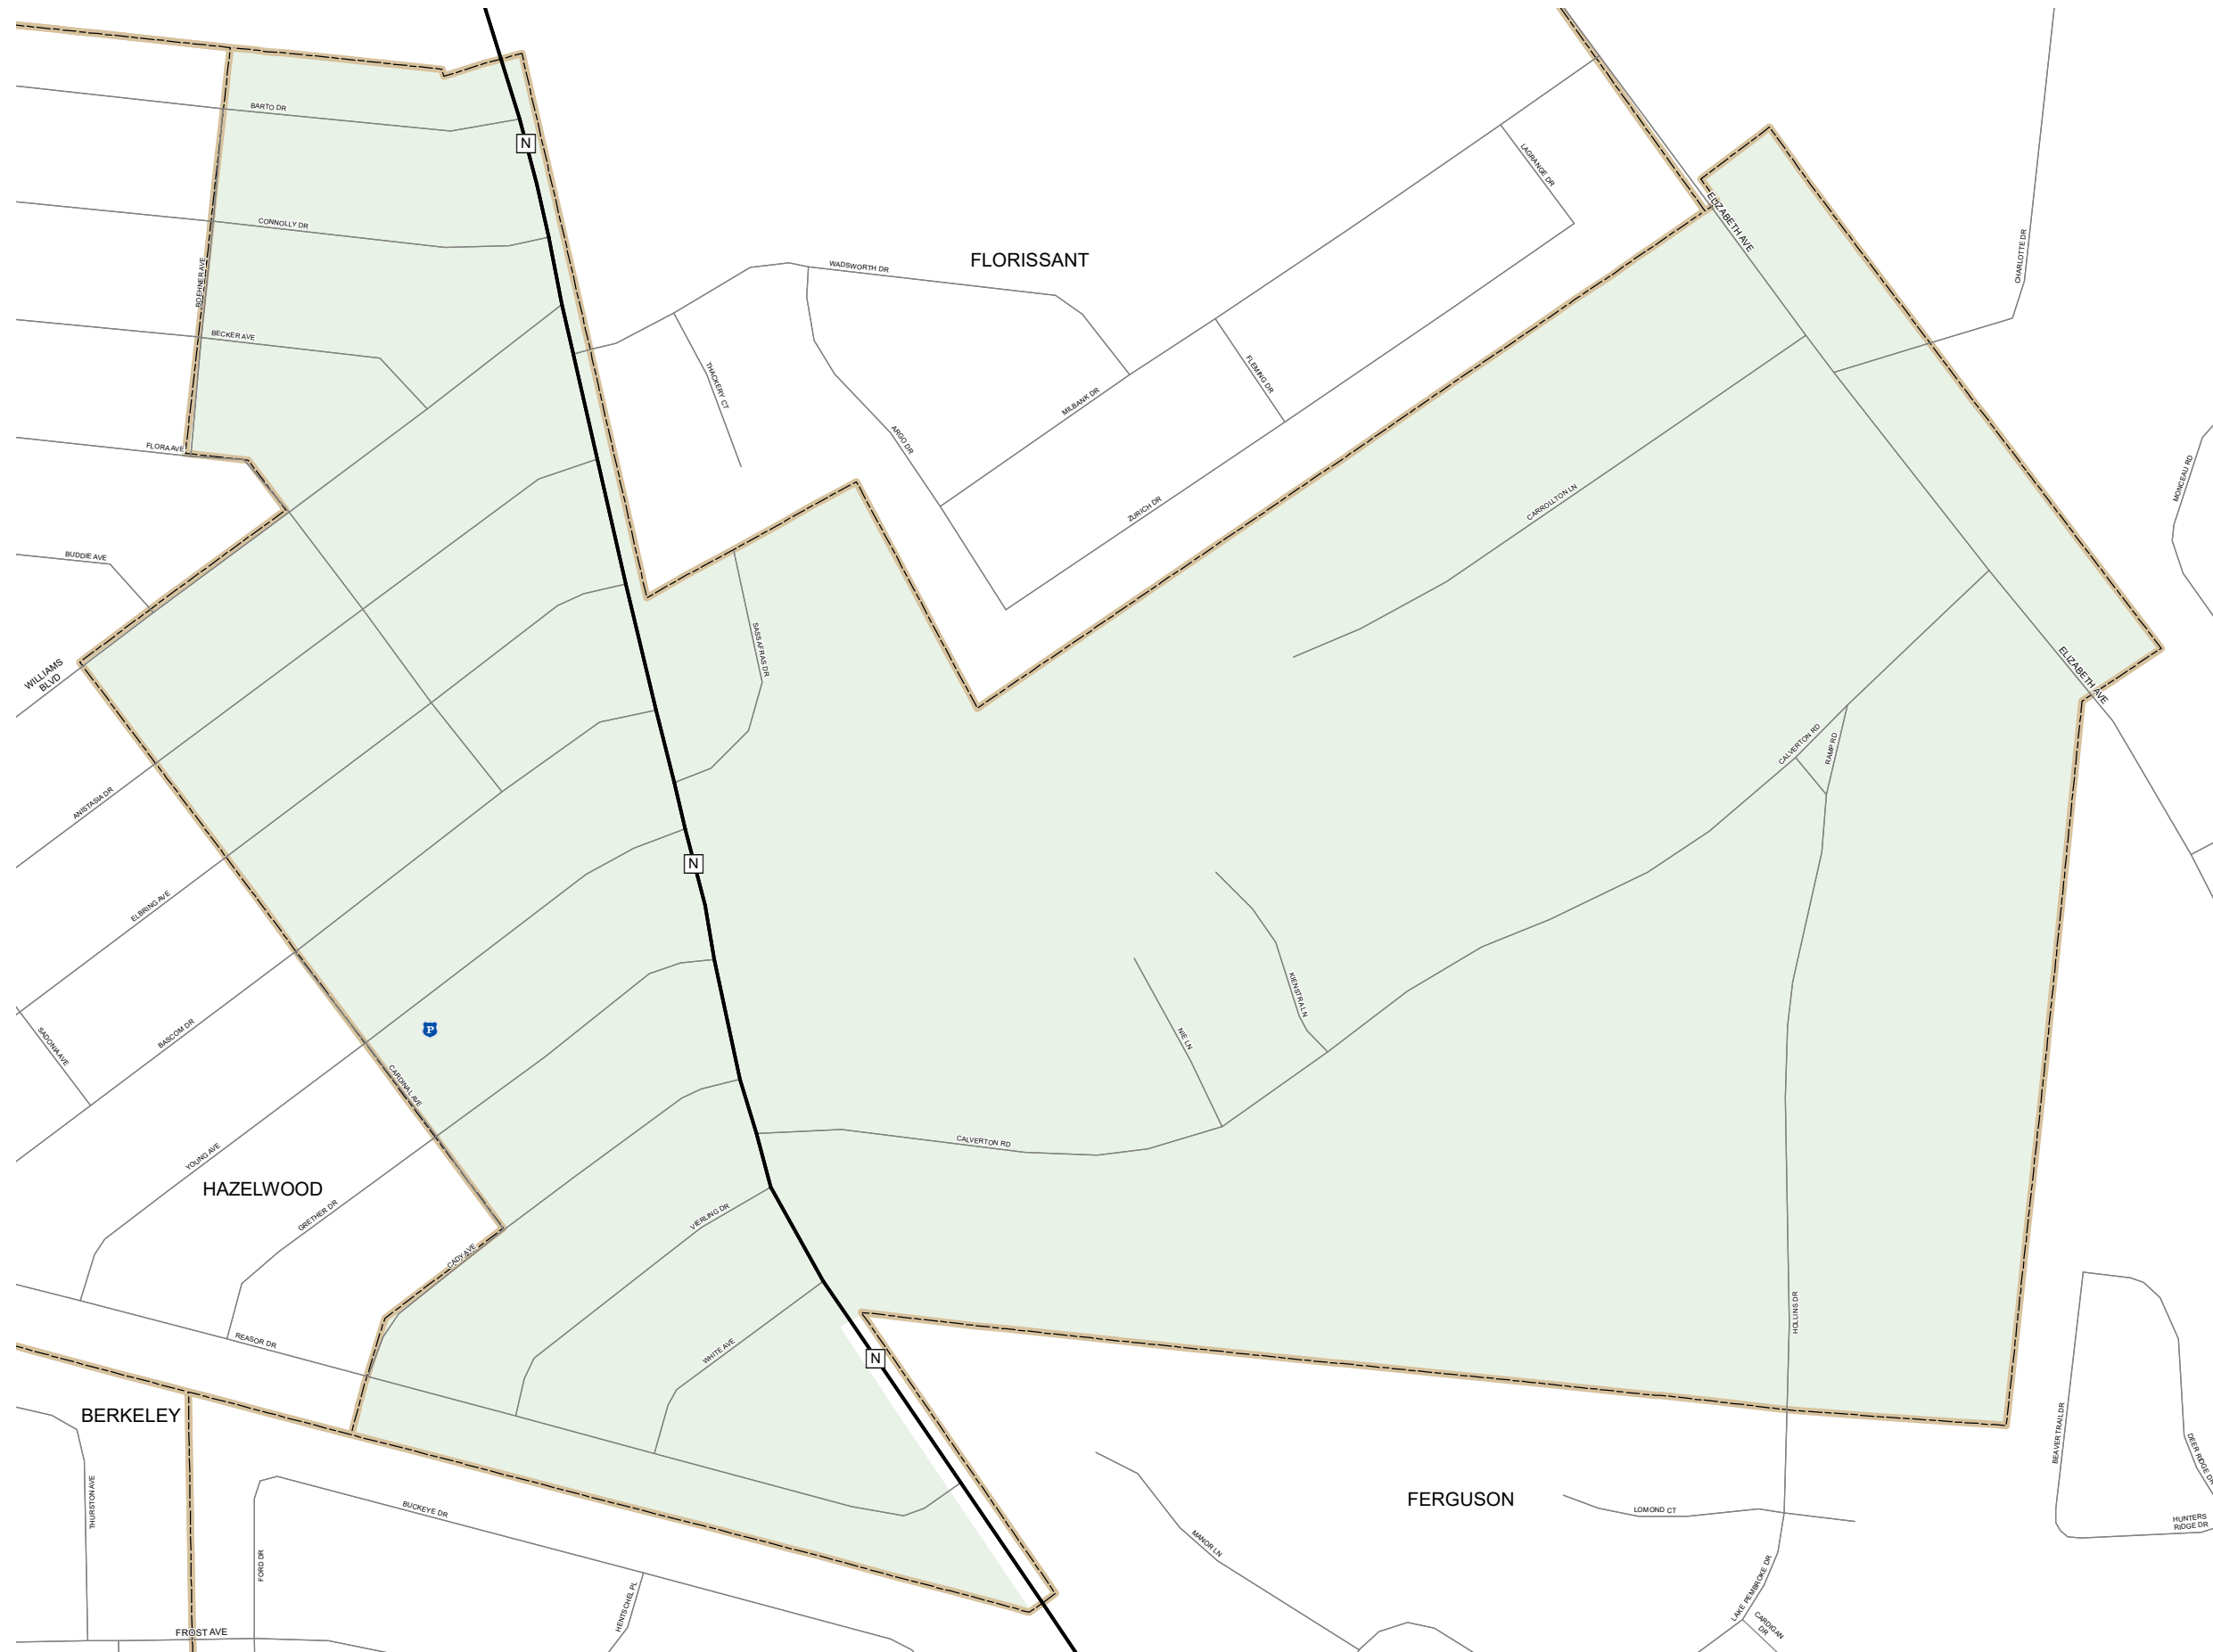

CALVERTON PARK

ST. LOUIS COUNTY

MISSOURI

ST. LOUIS DISTRICT

2021

Legend

- | | |
|-------------------------|----------------------------|
| Interstate | Fire Department |
| Interstate Loop | Local Law Enforcement |
| US Route | MSHP Office |
| Business Route | Missouri State Capitol |
| Missouri Route | County Courthouse |
| Letter Route | Hospitals |
| County Road | MoDOT Office |
| Railroad | MoDOT Maintenance Building |
| City Street | Cemeteries |
| Other Routes | Public Airports |
| River or Stream | Amtrak Stations |
| Lake or Large River | Metrolink Stations |
| City Limits | |
| Surrounding City Limits | |
| County Boundary | |
| Metrolink Lines | |