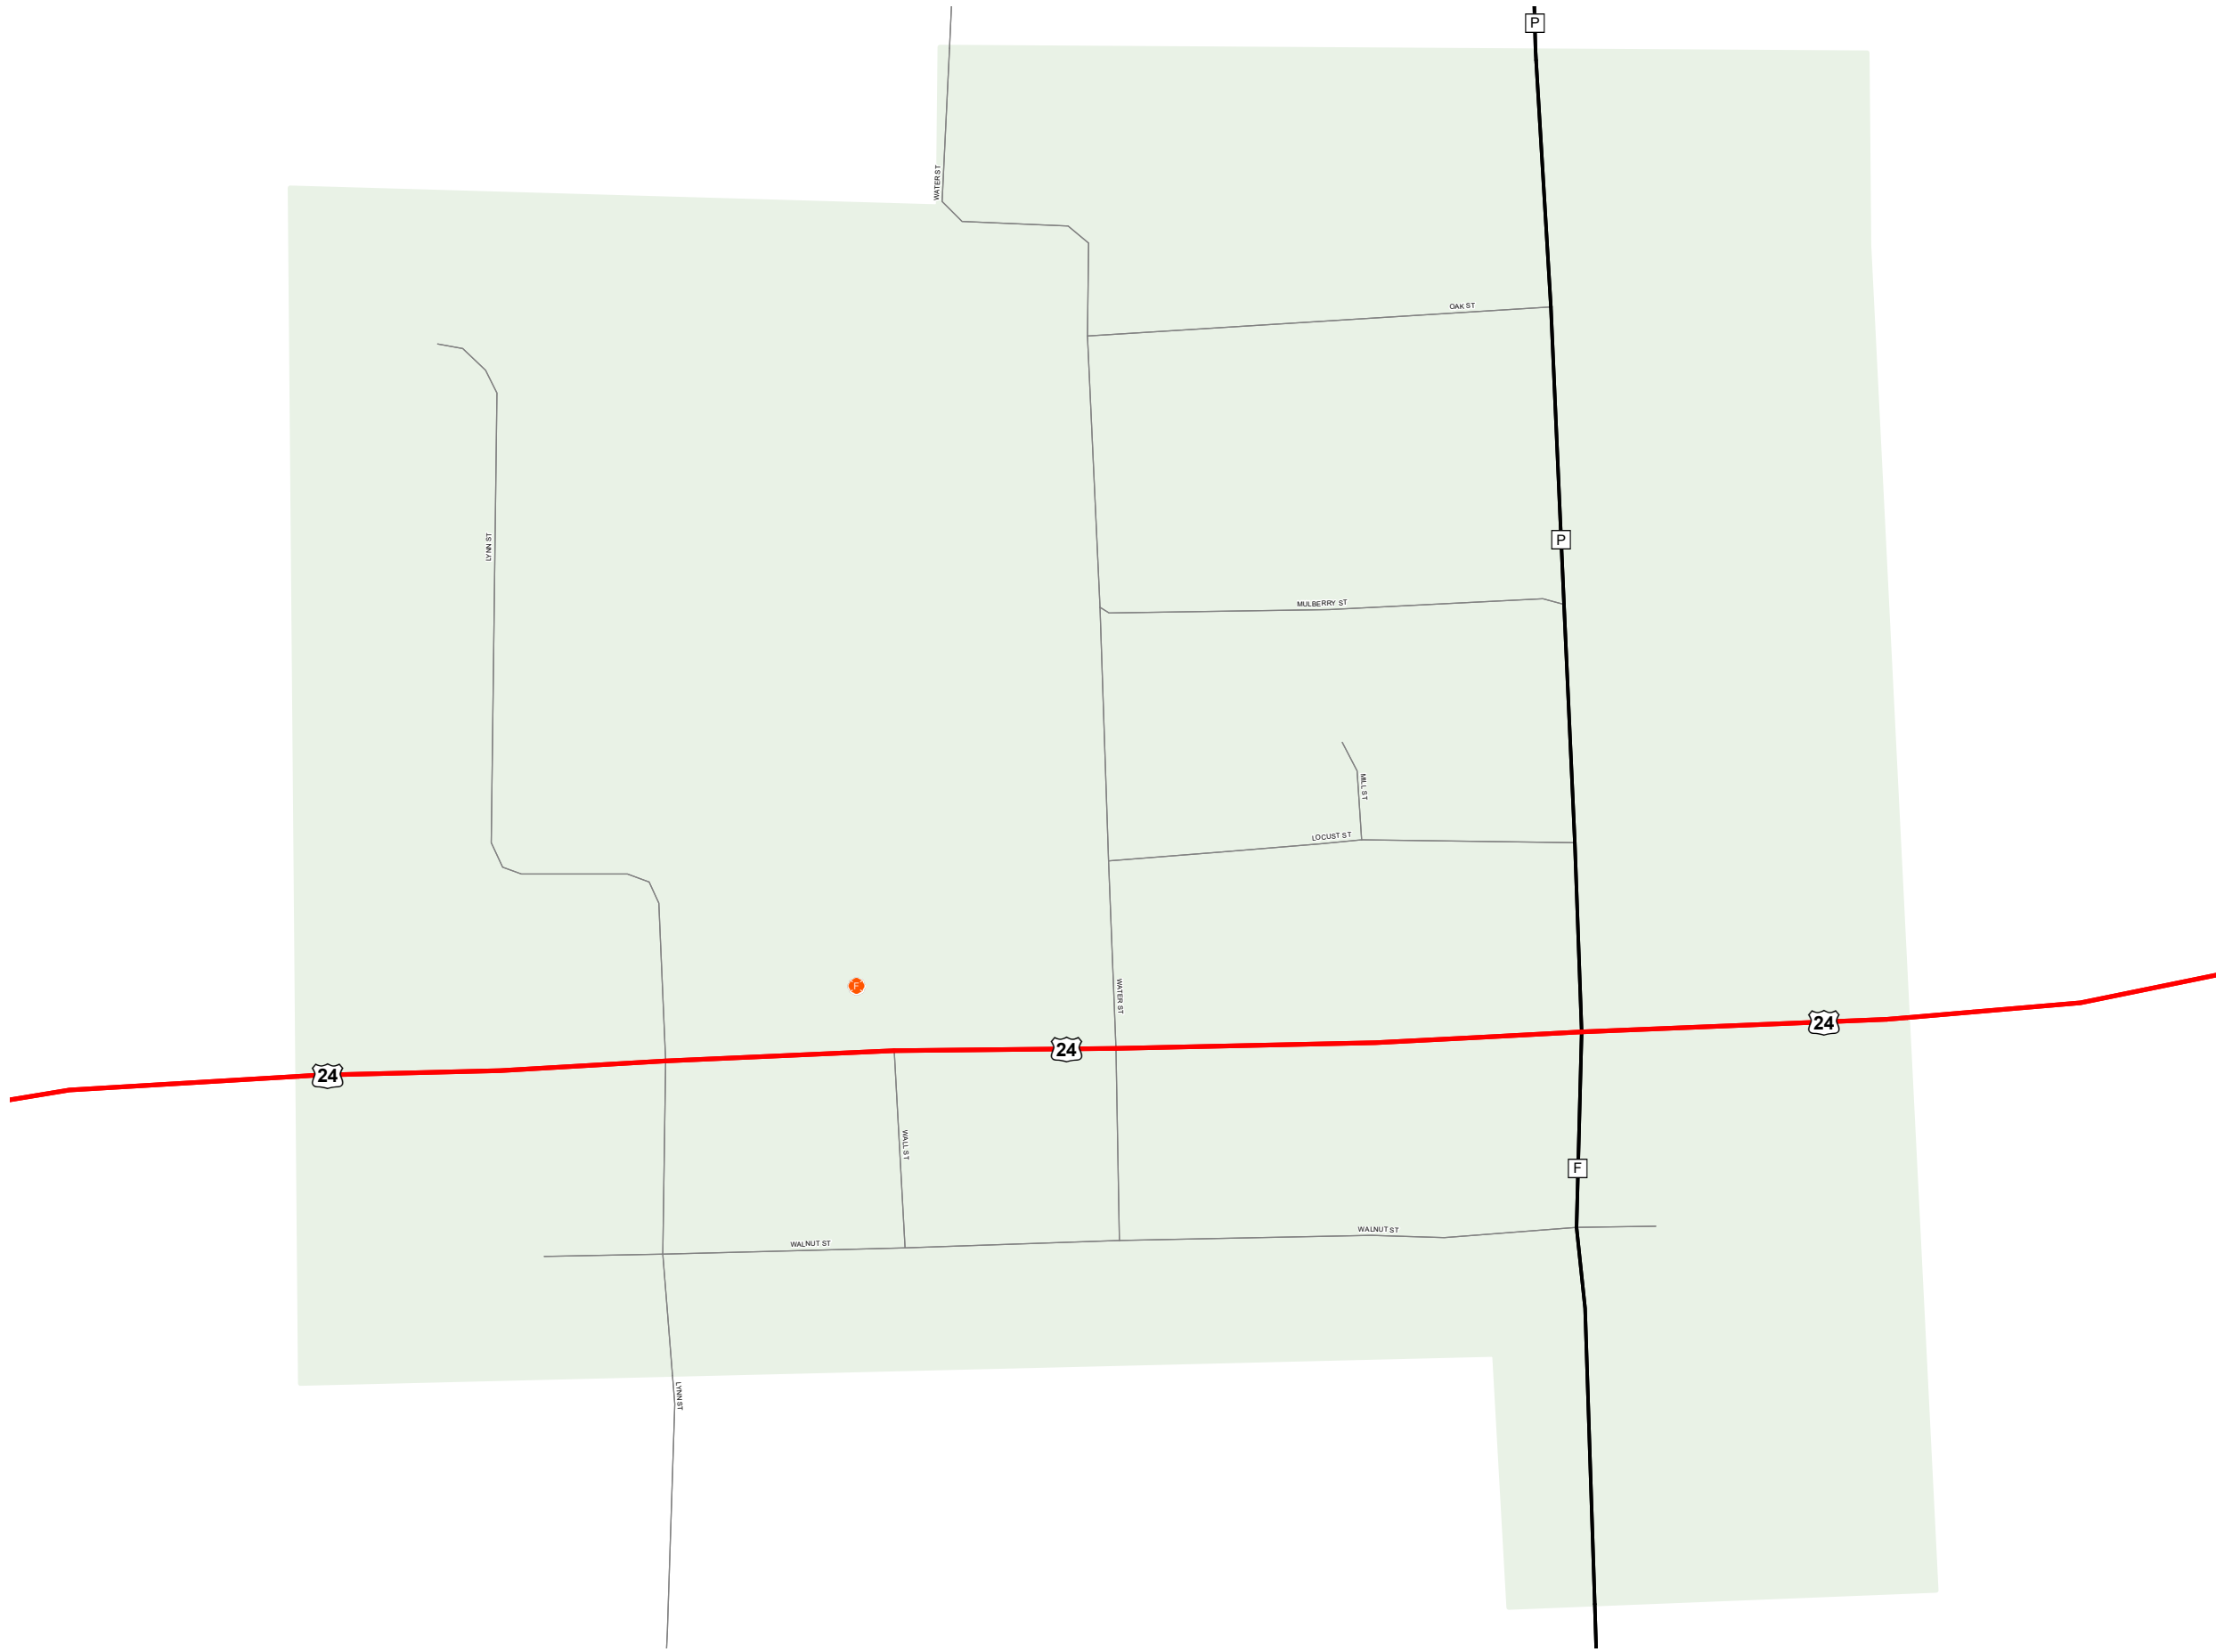

DOVER

LAFAYETTE COUNTY

MISSOURI

KANSAS CITY DISTRICT

2021

Legend

- Interstate
- Interstate Loop
- US Route
- Business Route
- Missouri Route
- Letter Route
- County Road
- Railroad
- City Street
- Other Routes
- River or Stream
- Lake or Large River
- City Limits
- Surrounding City Limits
- County Boundary
- Metrolink Lines
- Fire Department
- Local Law Enforcement
- MSHP Office
- Missouri State Capitol
- County Courthouse
- Hospitals
- MoDOT Office
- MoDOT Maintenance Building
- Cemeteries
- Public Airports
- Amtrak Stations
- Metrolink Stations