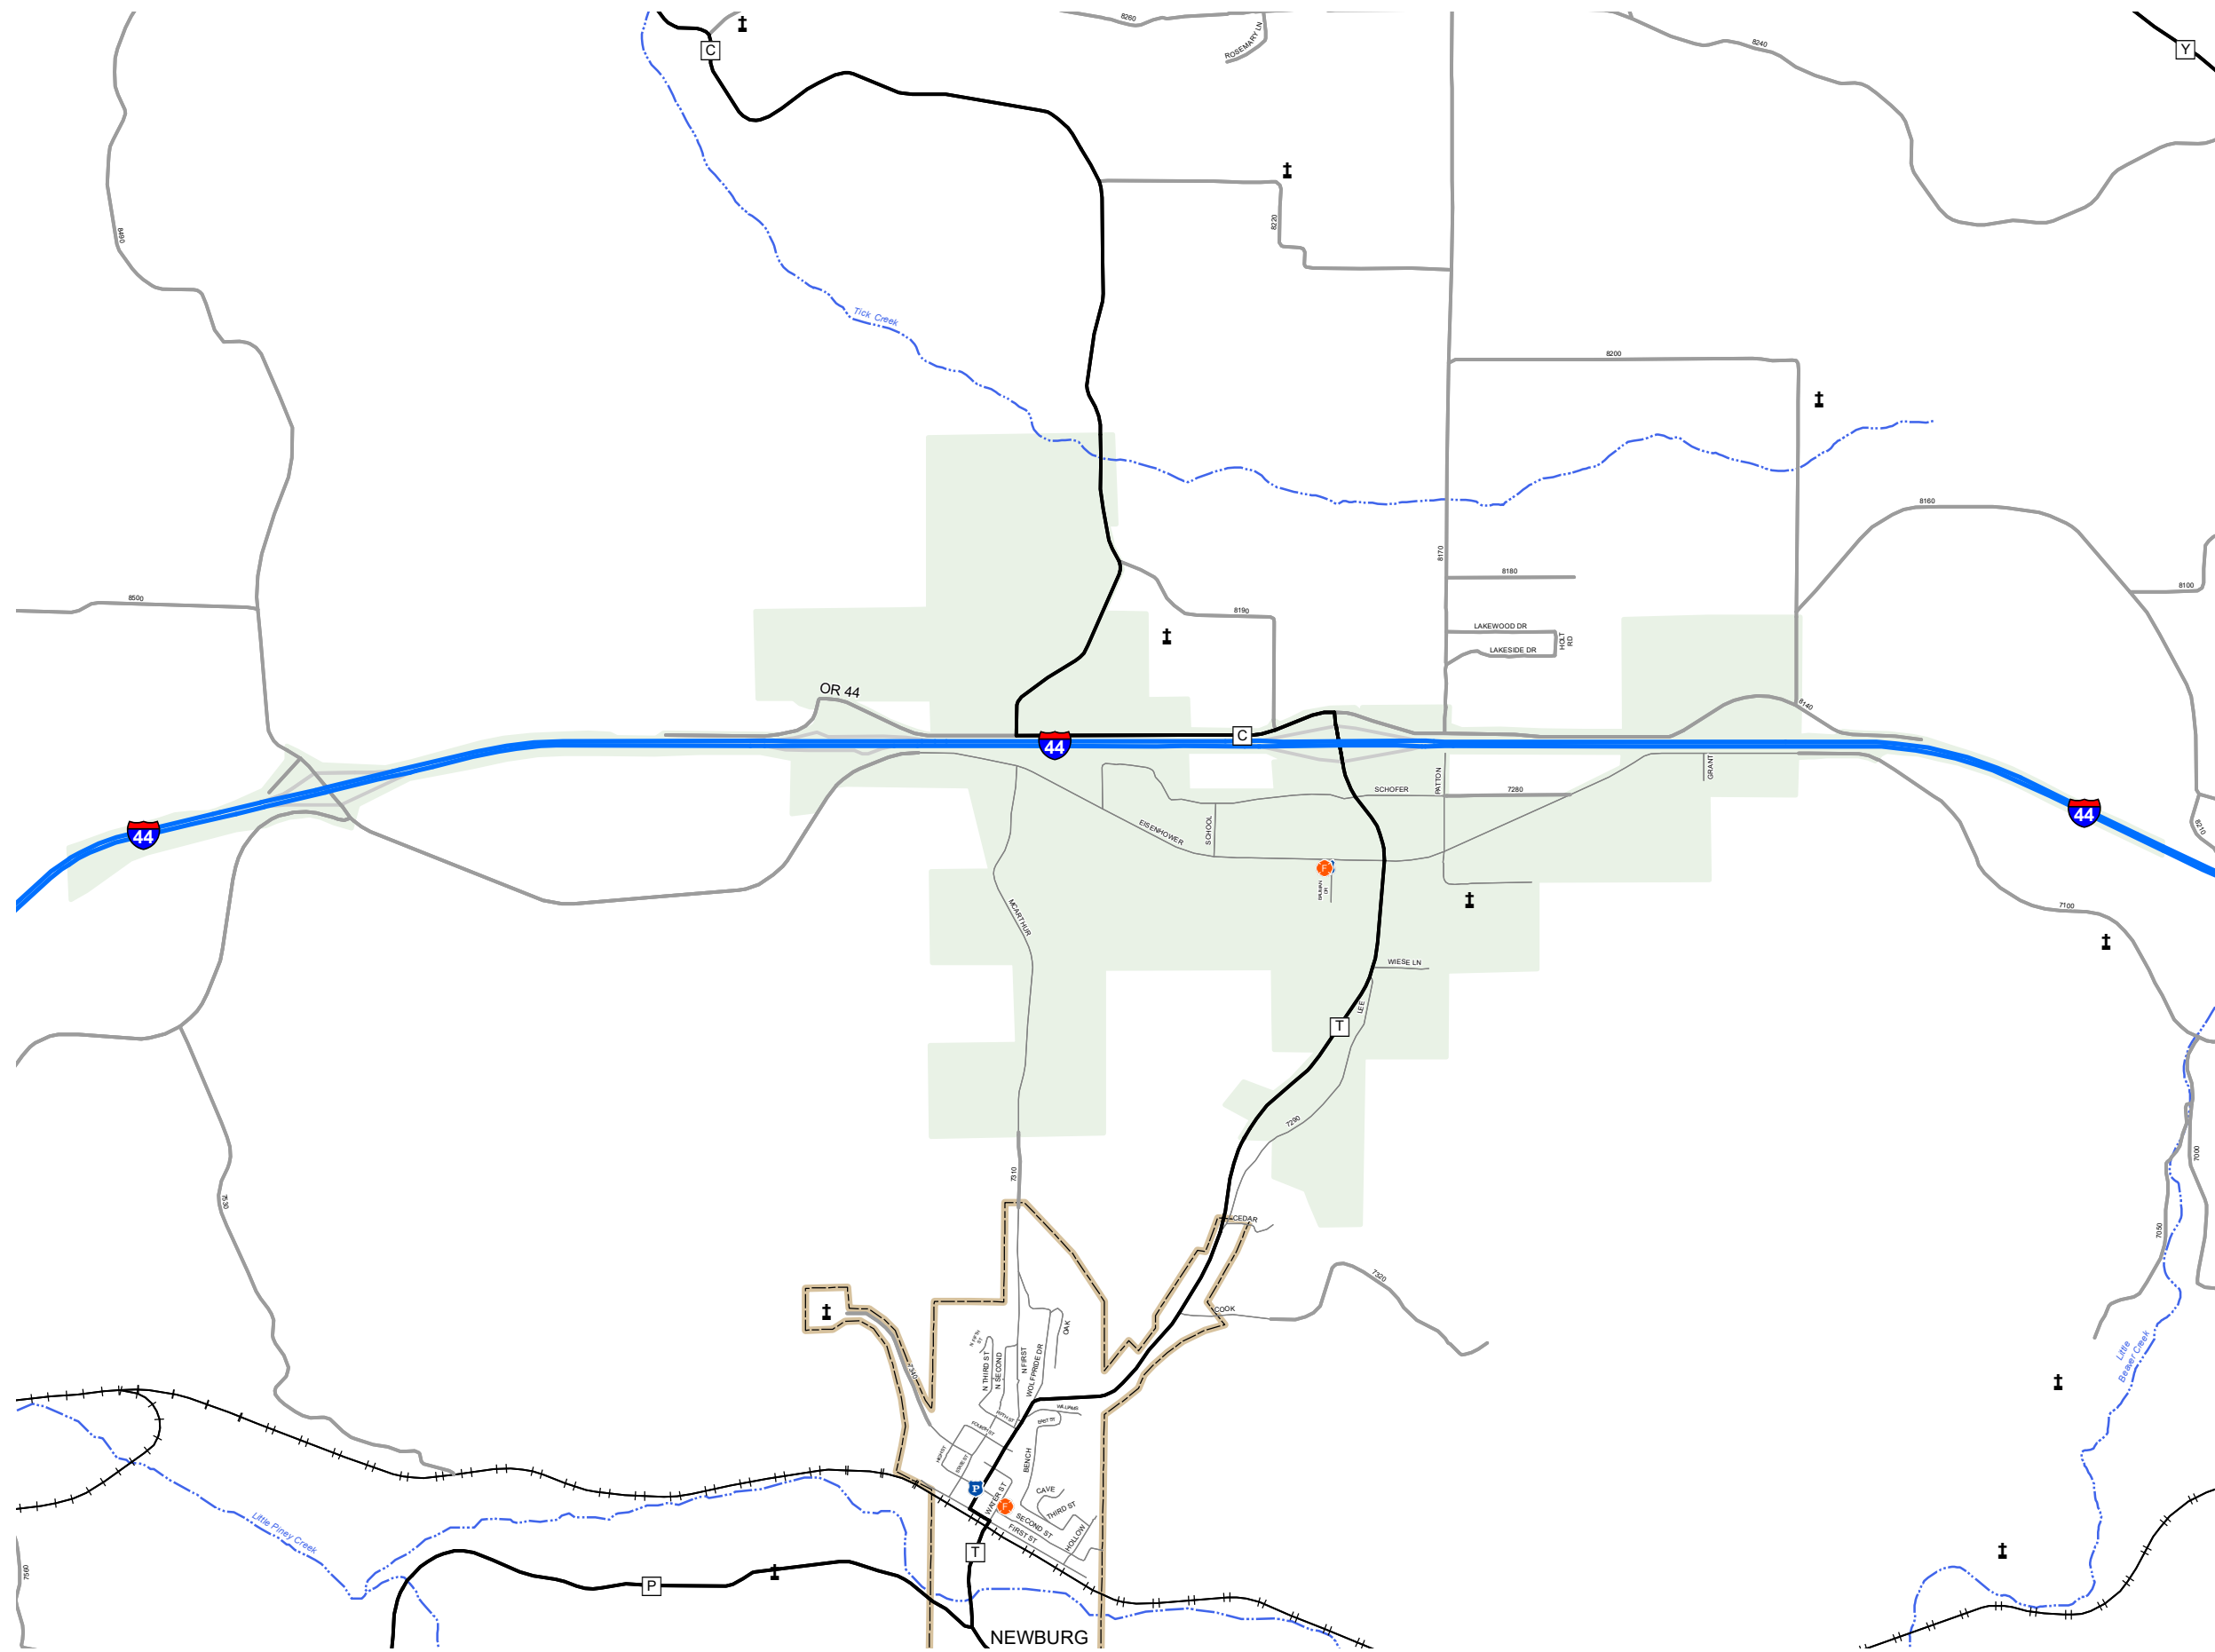

DOOLITTLE

PHELPS COUNTY

MISSOURI

CENTRAL DISTRICT

2021

Legend

- Interstate
- Interstate Loop
- US Route
- Business Route
- Missouri Route
- Letter Route
- County Road
- Railroad
- City Street
- Other Routes
- River or Stream
- Lake or Large River
- City Limits
- Surrounding City Limits
- County Boundary
- Metrolink Lines
- Fire Department
- Local Law Enforcement
- MSHP Office
- Missouri State Capitol
- County Courthouse
- Hospitals
- MoDOT Office
- MoDOT Maintenance Building
- Cemeteries
- Public Airports
- Amtrak Stations
- Metrolink Stations