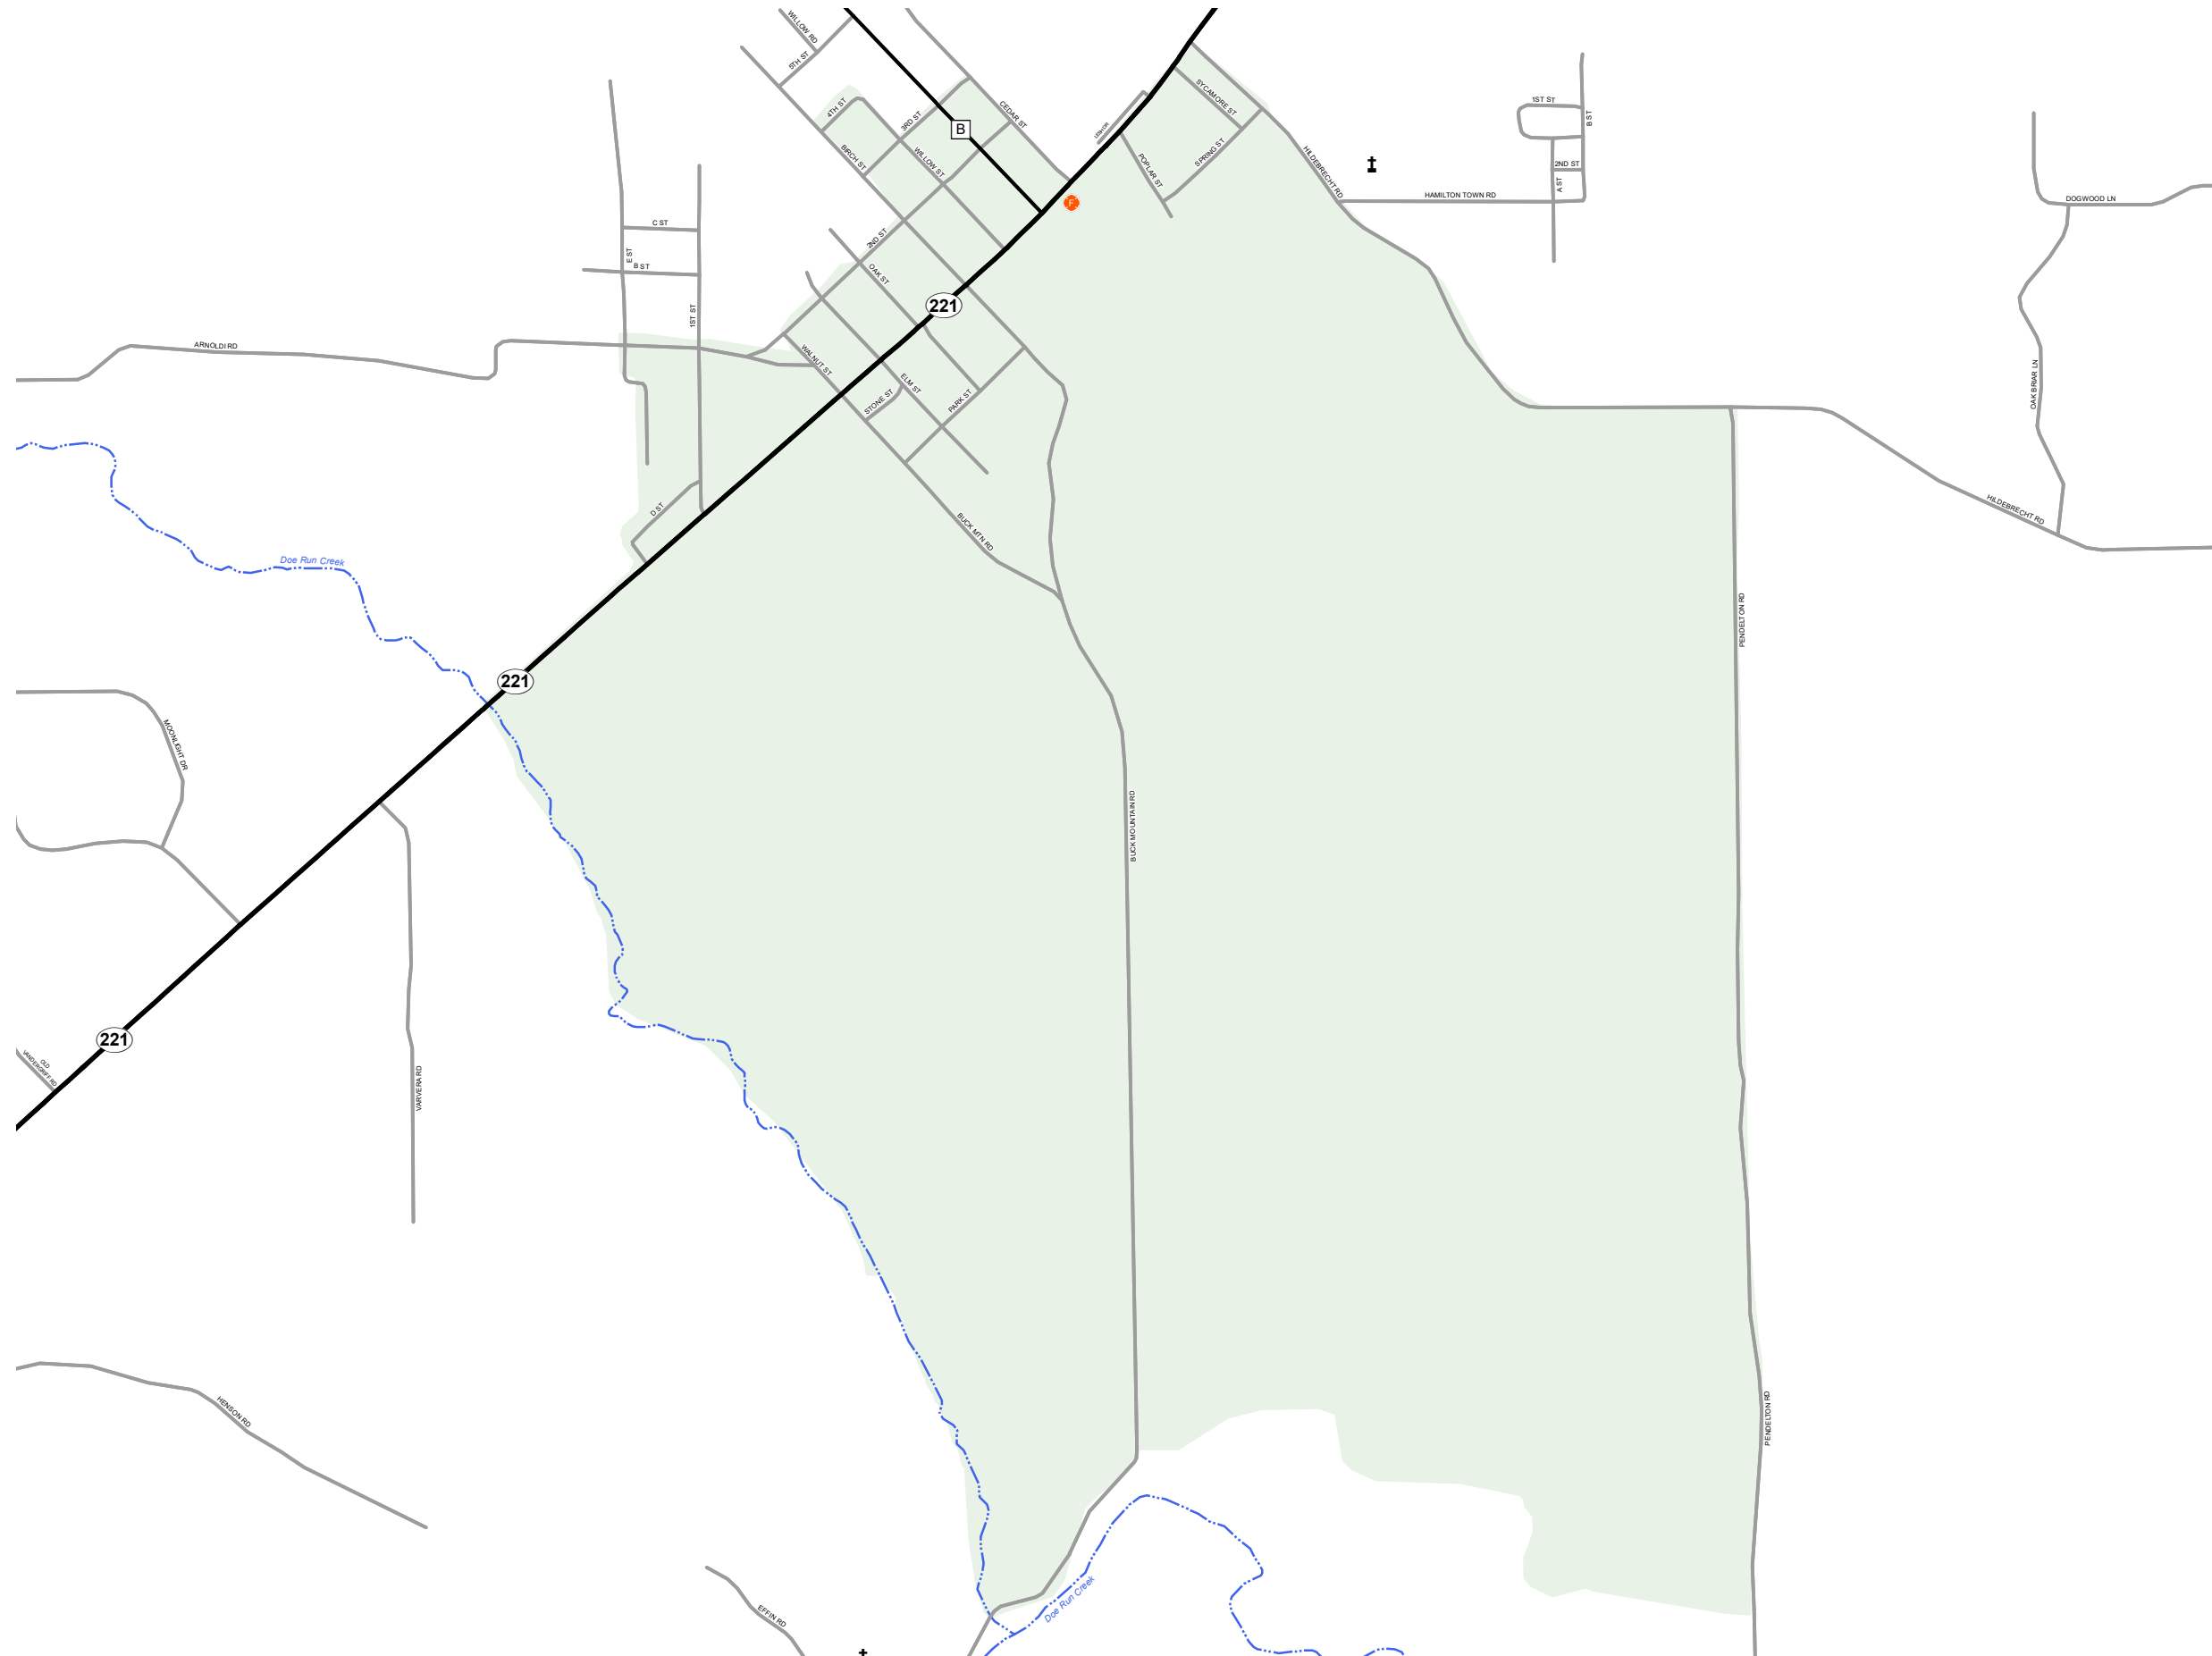

DOE RUN

ST. FRANCOIS COUNTY

MISSOURI

SOUTHEAST DISTRICT

2021

Legend

- Interstate
- Interstate Loop
- US Route
- Business Route
- Missouri Route
- Letter Route
- County Road
- Railroad
- City Street
- Other Routes
- River or Stream
- Lake or Large River
- City Limits
- Surrounding City Limits
- County Boundary
- Metrolink Lines
- Fire Department
- Local Law Enforcement
- MSHP Office
- Missouri State Capitol
- County Courthouse
- Hospitals
- MoDOT Office
- MoDOT Maintenance Building
- Cemeteries
- Public Airports
- Amtrak Stations
- Metrolink Stations