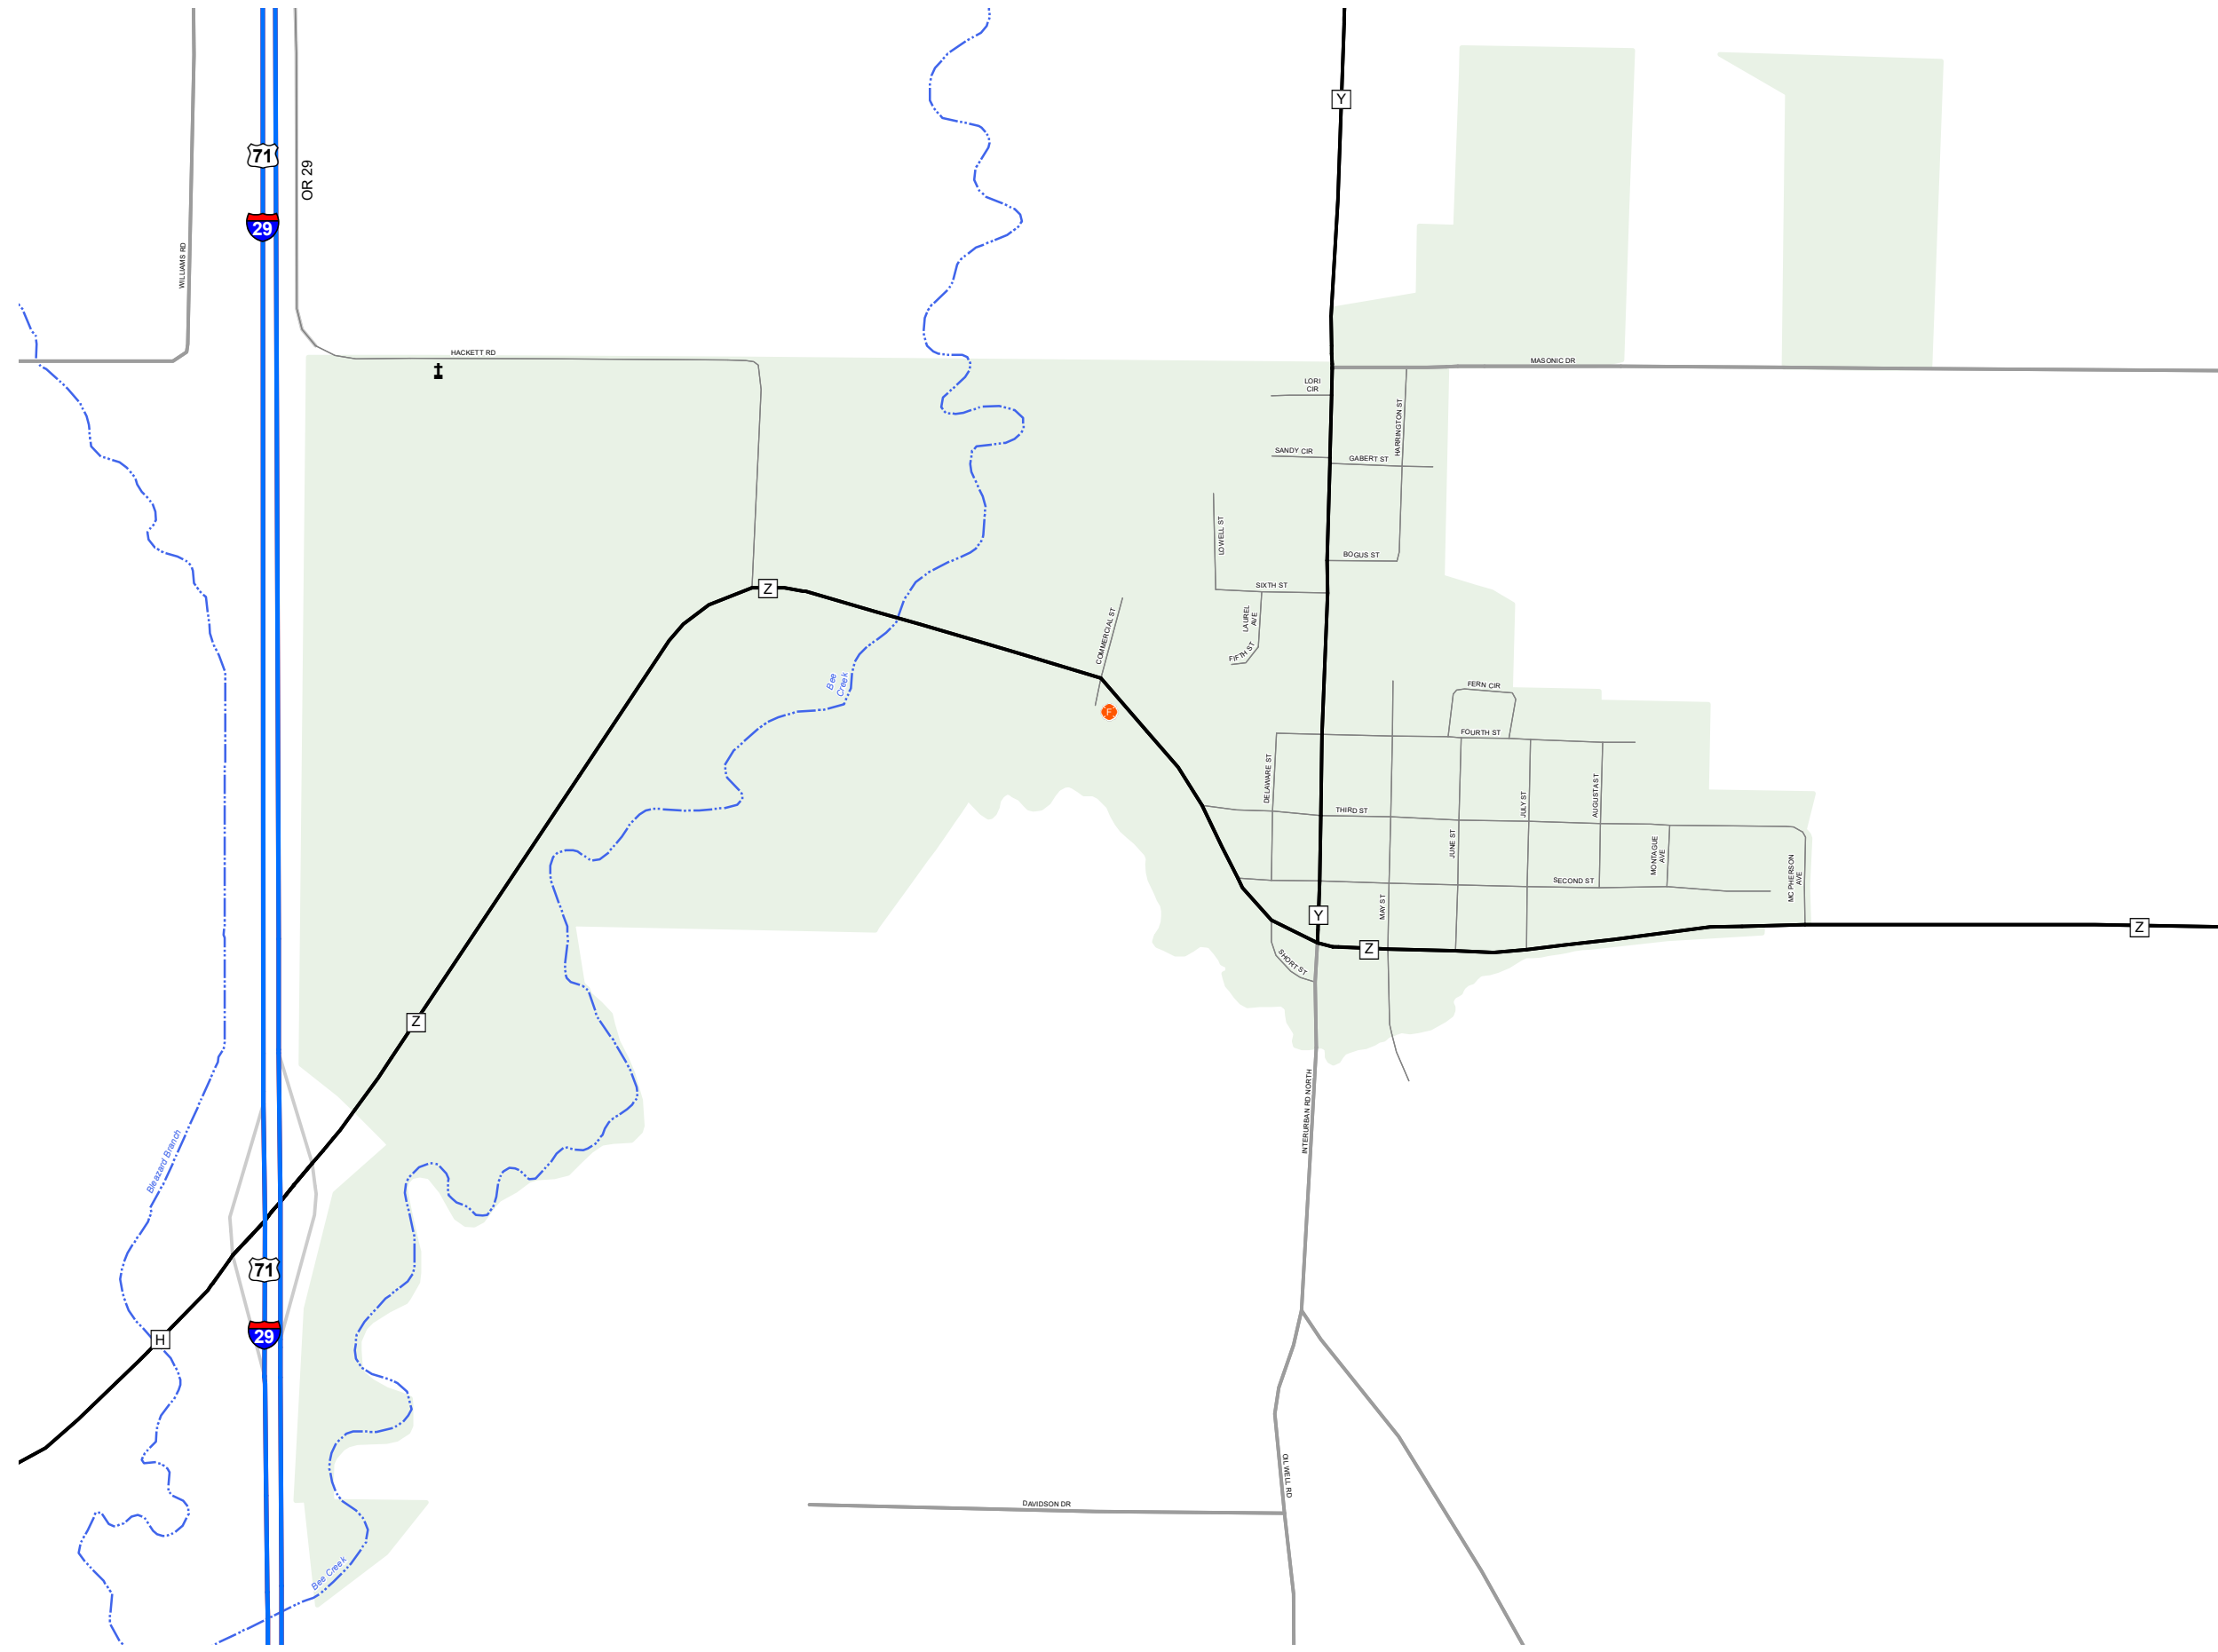

DEARBORN

PLATTE COUNTY

MISSOURI

KANSAS CITY DISTRICT

2021

Legend

- Interstate
- Interstate Loop
- US Route
- Business Route
- Missouri Route
- Letter Route
- County Road
- Railroad
- City Street
- Other Routes
- River or Stream
- Lake or Large River
- City Limits
- Surrounding City Limits
- County Boundary
- Metrolink Lines
- Fire Department
- Local Law Enforcement
- MSHP Office
- Missouri State Capitol
- County Courthouse
- Hospitals
- MoDOT Office
- MoDOT Maintenance Building
- Cemeteries
- Public Airports
- Amtrak Stations
- Metrolink Stations