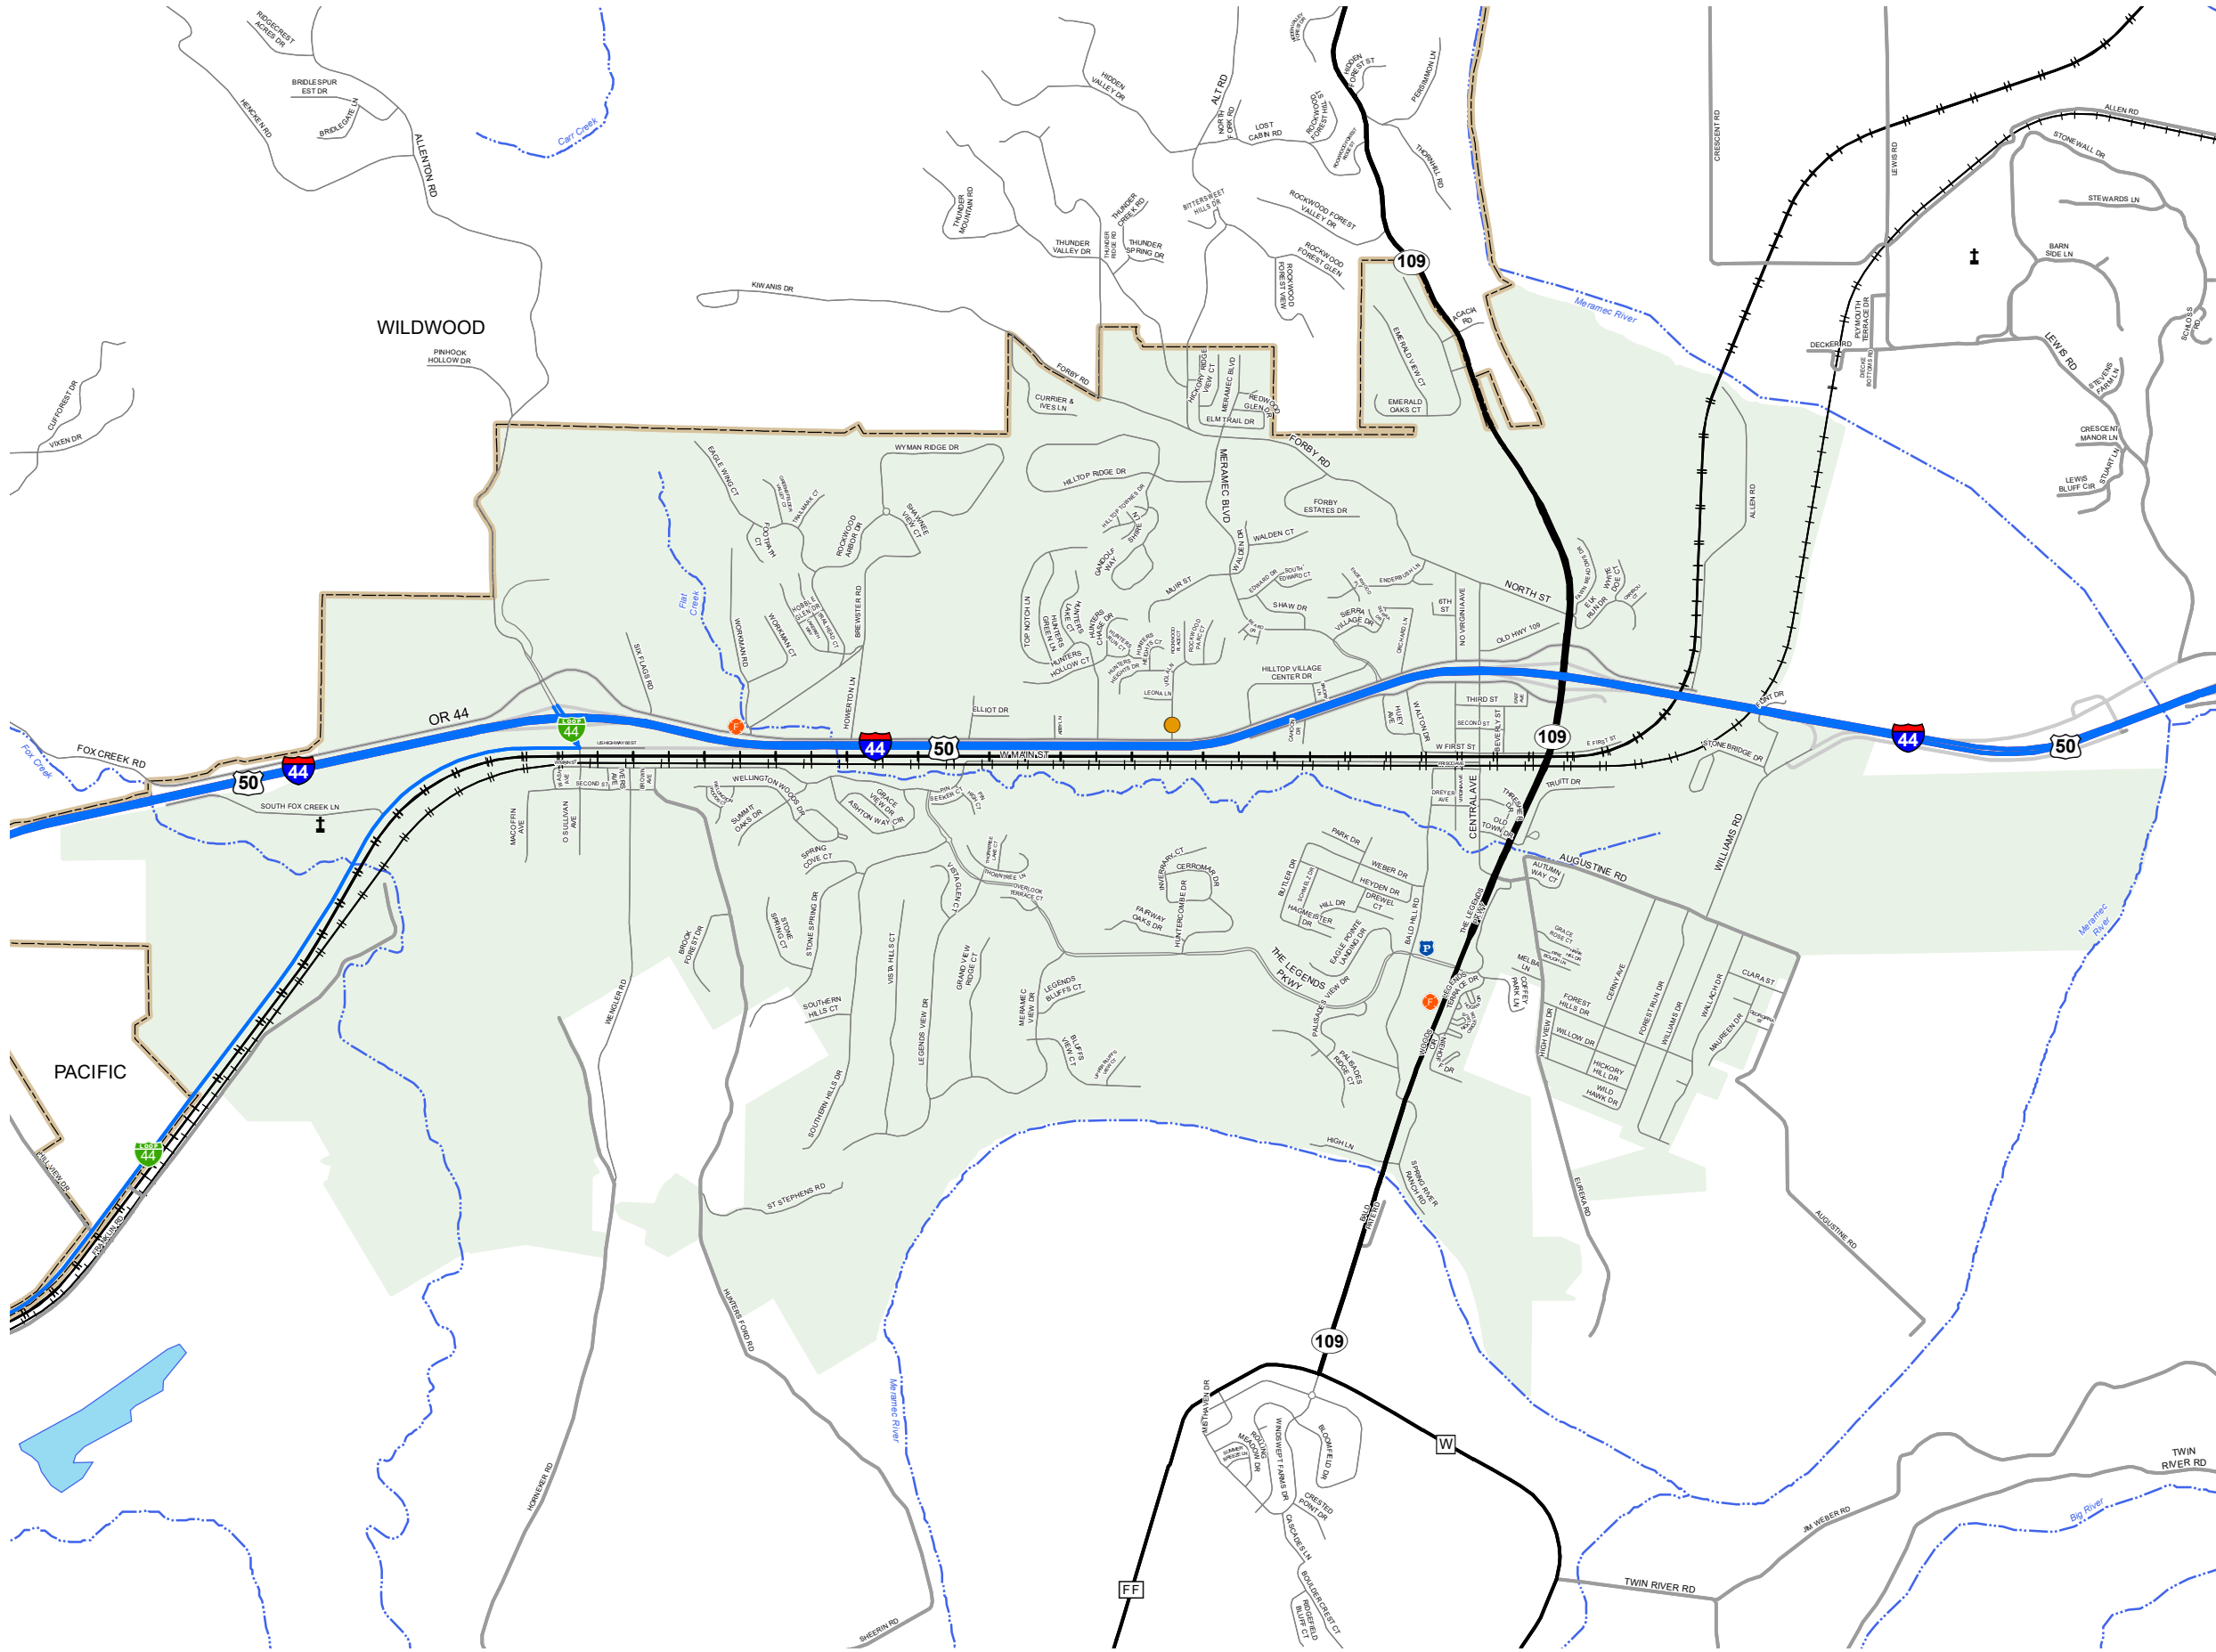

EUREKA

ST. LOUIS COUNTY

MISSOURI

ST. LOUIS DISTRICT

2021

Legend

- Interstate
- Interstate Loop
- US Route
- Business Route
- Missouri Route
- Letter Route
- County Road
- Railroad
- City Street
- Other Routes
- River or Stream
- Lake or Large River
- City Limits
- Surrounding City Limits
- County Boundary
- Metrolink Lines
- Fire Department
- Local Law Enforcement
- MSHP Office
- ★ Missouri State Capitol
- County Courthouse
- Hospitals
- MoDOT Office
- MoDOT Maintenance Building
- † Cemeteries
- ✈ Public Airports
- Amtrak Stations
- Metrolink Stations