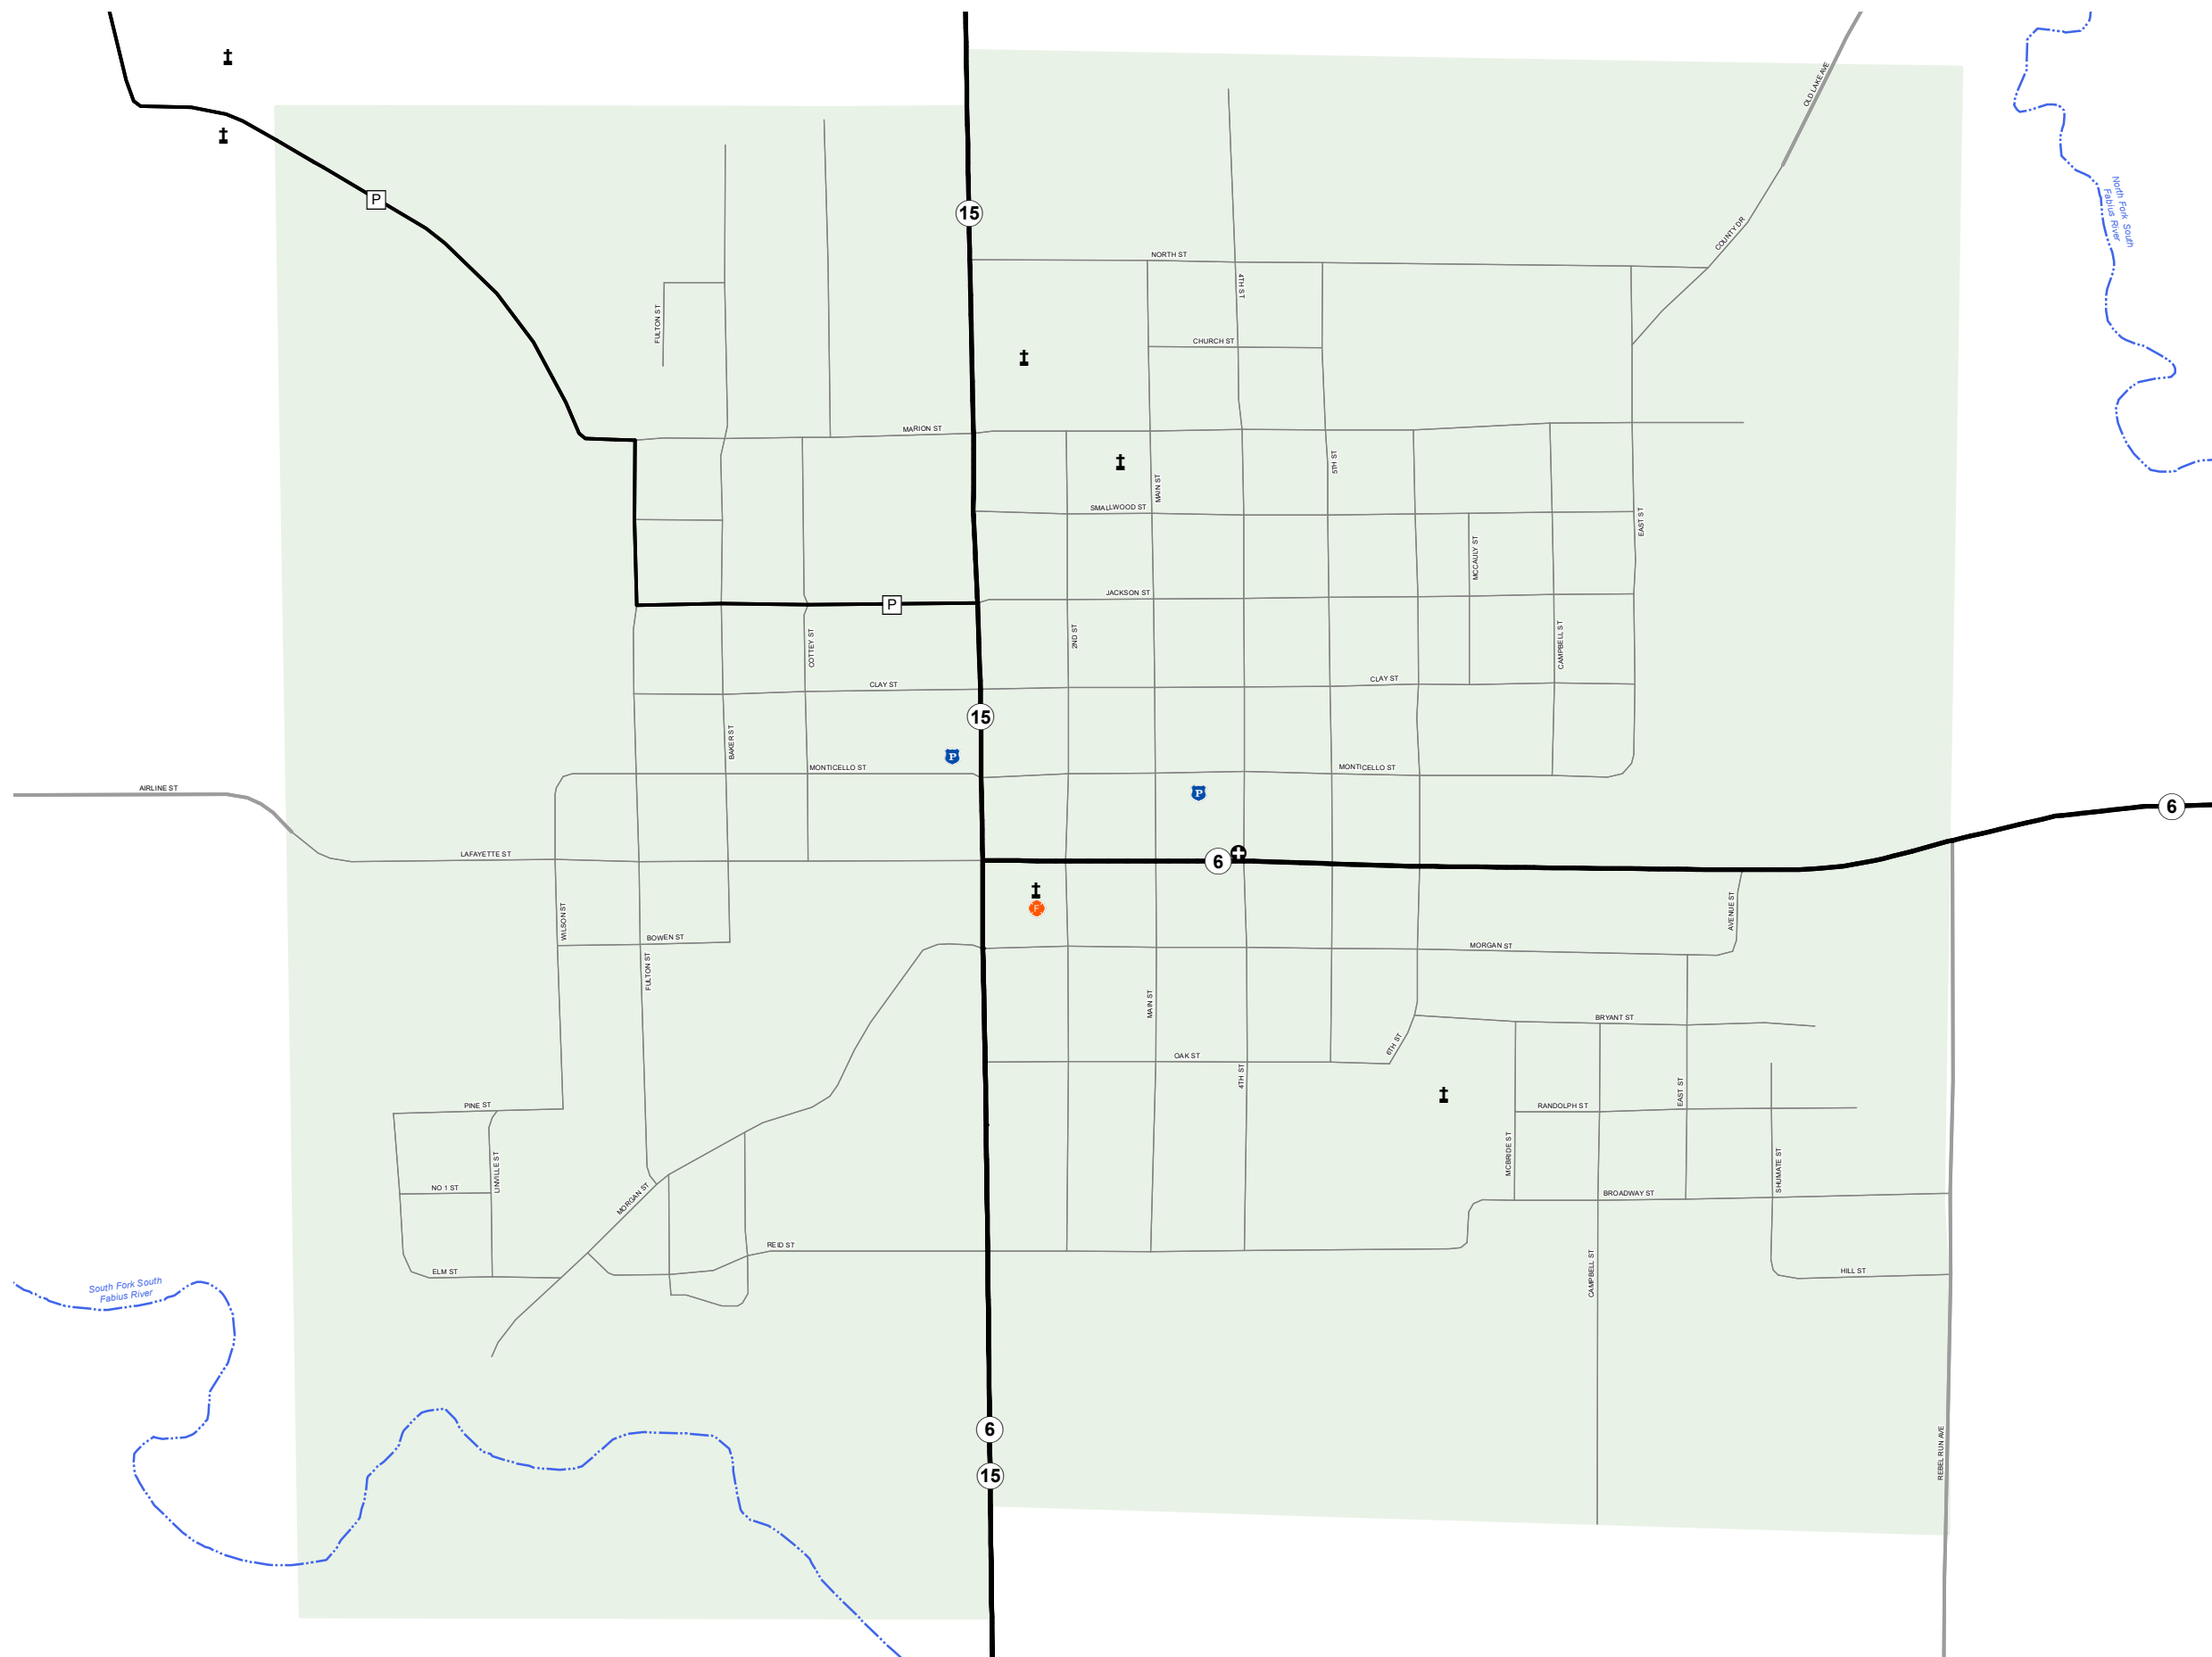

EDINA

KNOX COUNTY

MISSOURI

NORTHEAST DISTRICT

2021

Legend

- Interstate
- Interstate Loop
- US Route
- Business Route
- Missouri Route
- Letter Route
- County Road
- Railroad
- City Street
- Other Routes
- River or Stream
- Lake or Large River
- City Limits
- Surrounding City Limits
- County Boundary
- Metrolink Lines
- Fire Department
- Local Law Enforcement
- MSHP Office
- Missouri State Capitol
- County Courthouse
- Hospitals
- MoDOT Office
- MoDOT Maintenance Building
- Cemeteries
- Public Airports
- Amtrak Stations
- Metrolink Stations

MISSOURI DEPARTMENT OF TRANSPORTATION
 TRANSPORTATION PLANNING
 1-888-ASK-MODOT
 WWW.MODOT.ORG
 AUGUST 2021