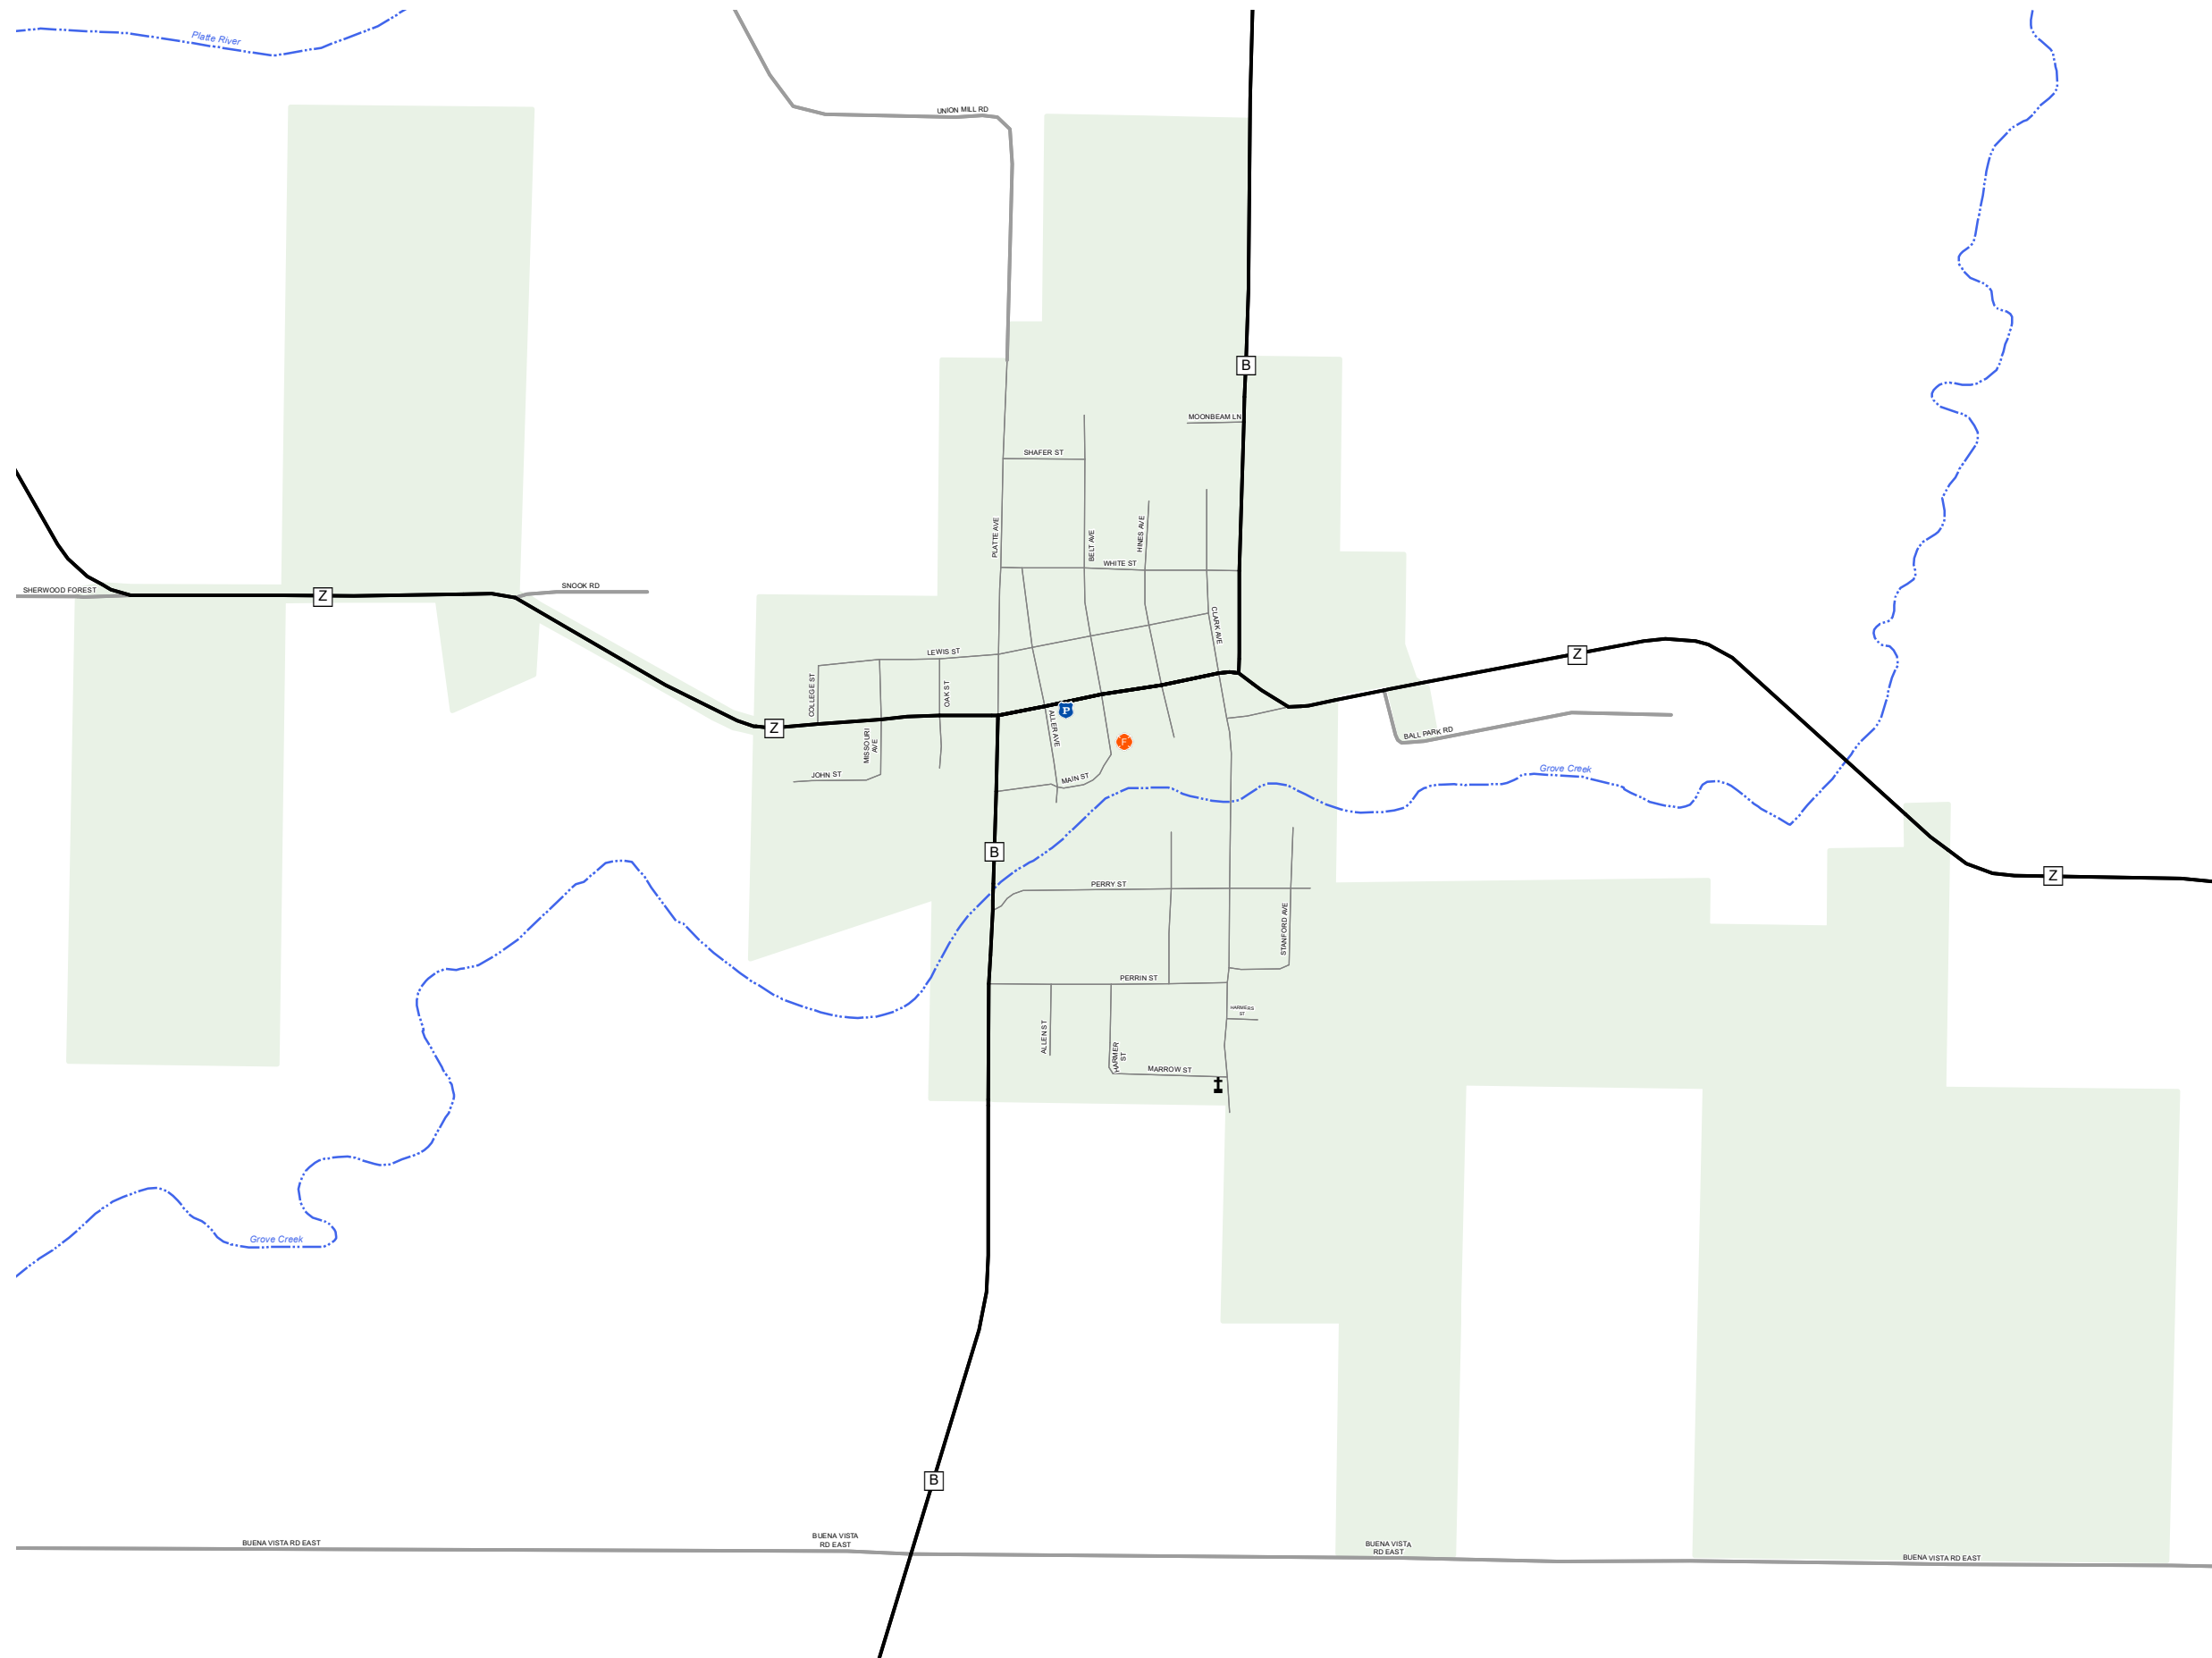

EDGERTON

PLATTE COUNTY

MISSOURI

KANSAS CITY DISTRICT

2021

Legend

- Interstate
- Interstate Loop
- US Route
- Business Route
- Missouri Route
- Letter Route
- County Road
- Railroad
- City Street
- Other Routes
- River or Stream
- Lake or Large River
- City Limits
- Surrounding City Limits
- County Boundary
- Metrolink Lines
- Fire Department
- Local Law Enforcement
- MSHP Office
- Missouri State Capitol
- County Courthouse
- Hospitals
- MoDOT Office
- MoDOT Maintenance Building
- Cemeteries
- Public Airports
- Amtrak Stations
- Metrolink Stations