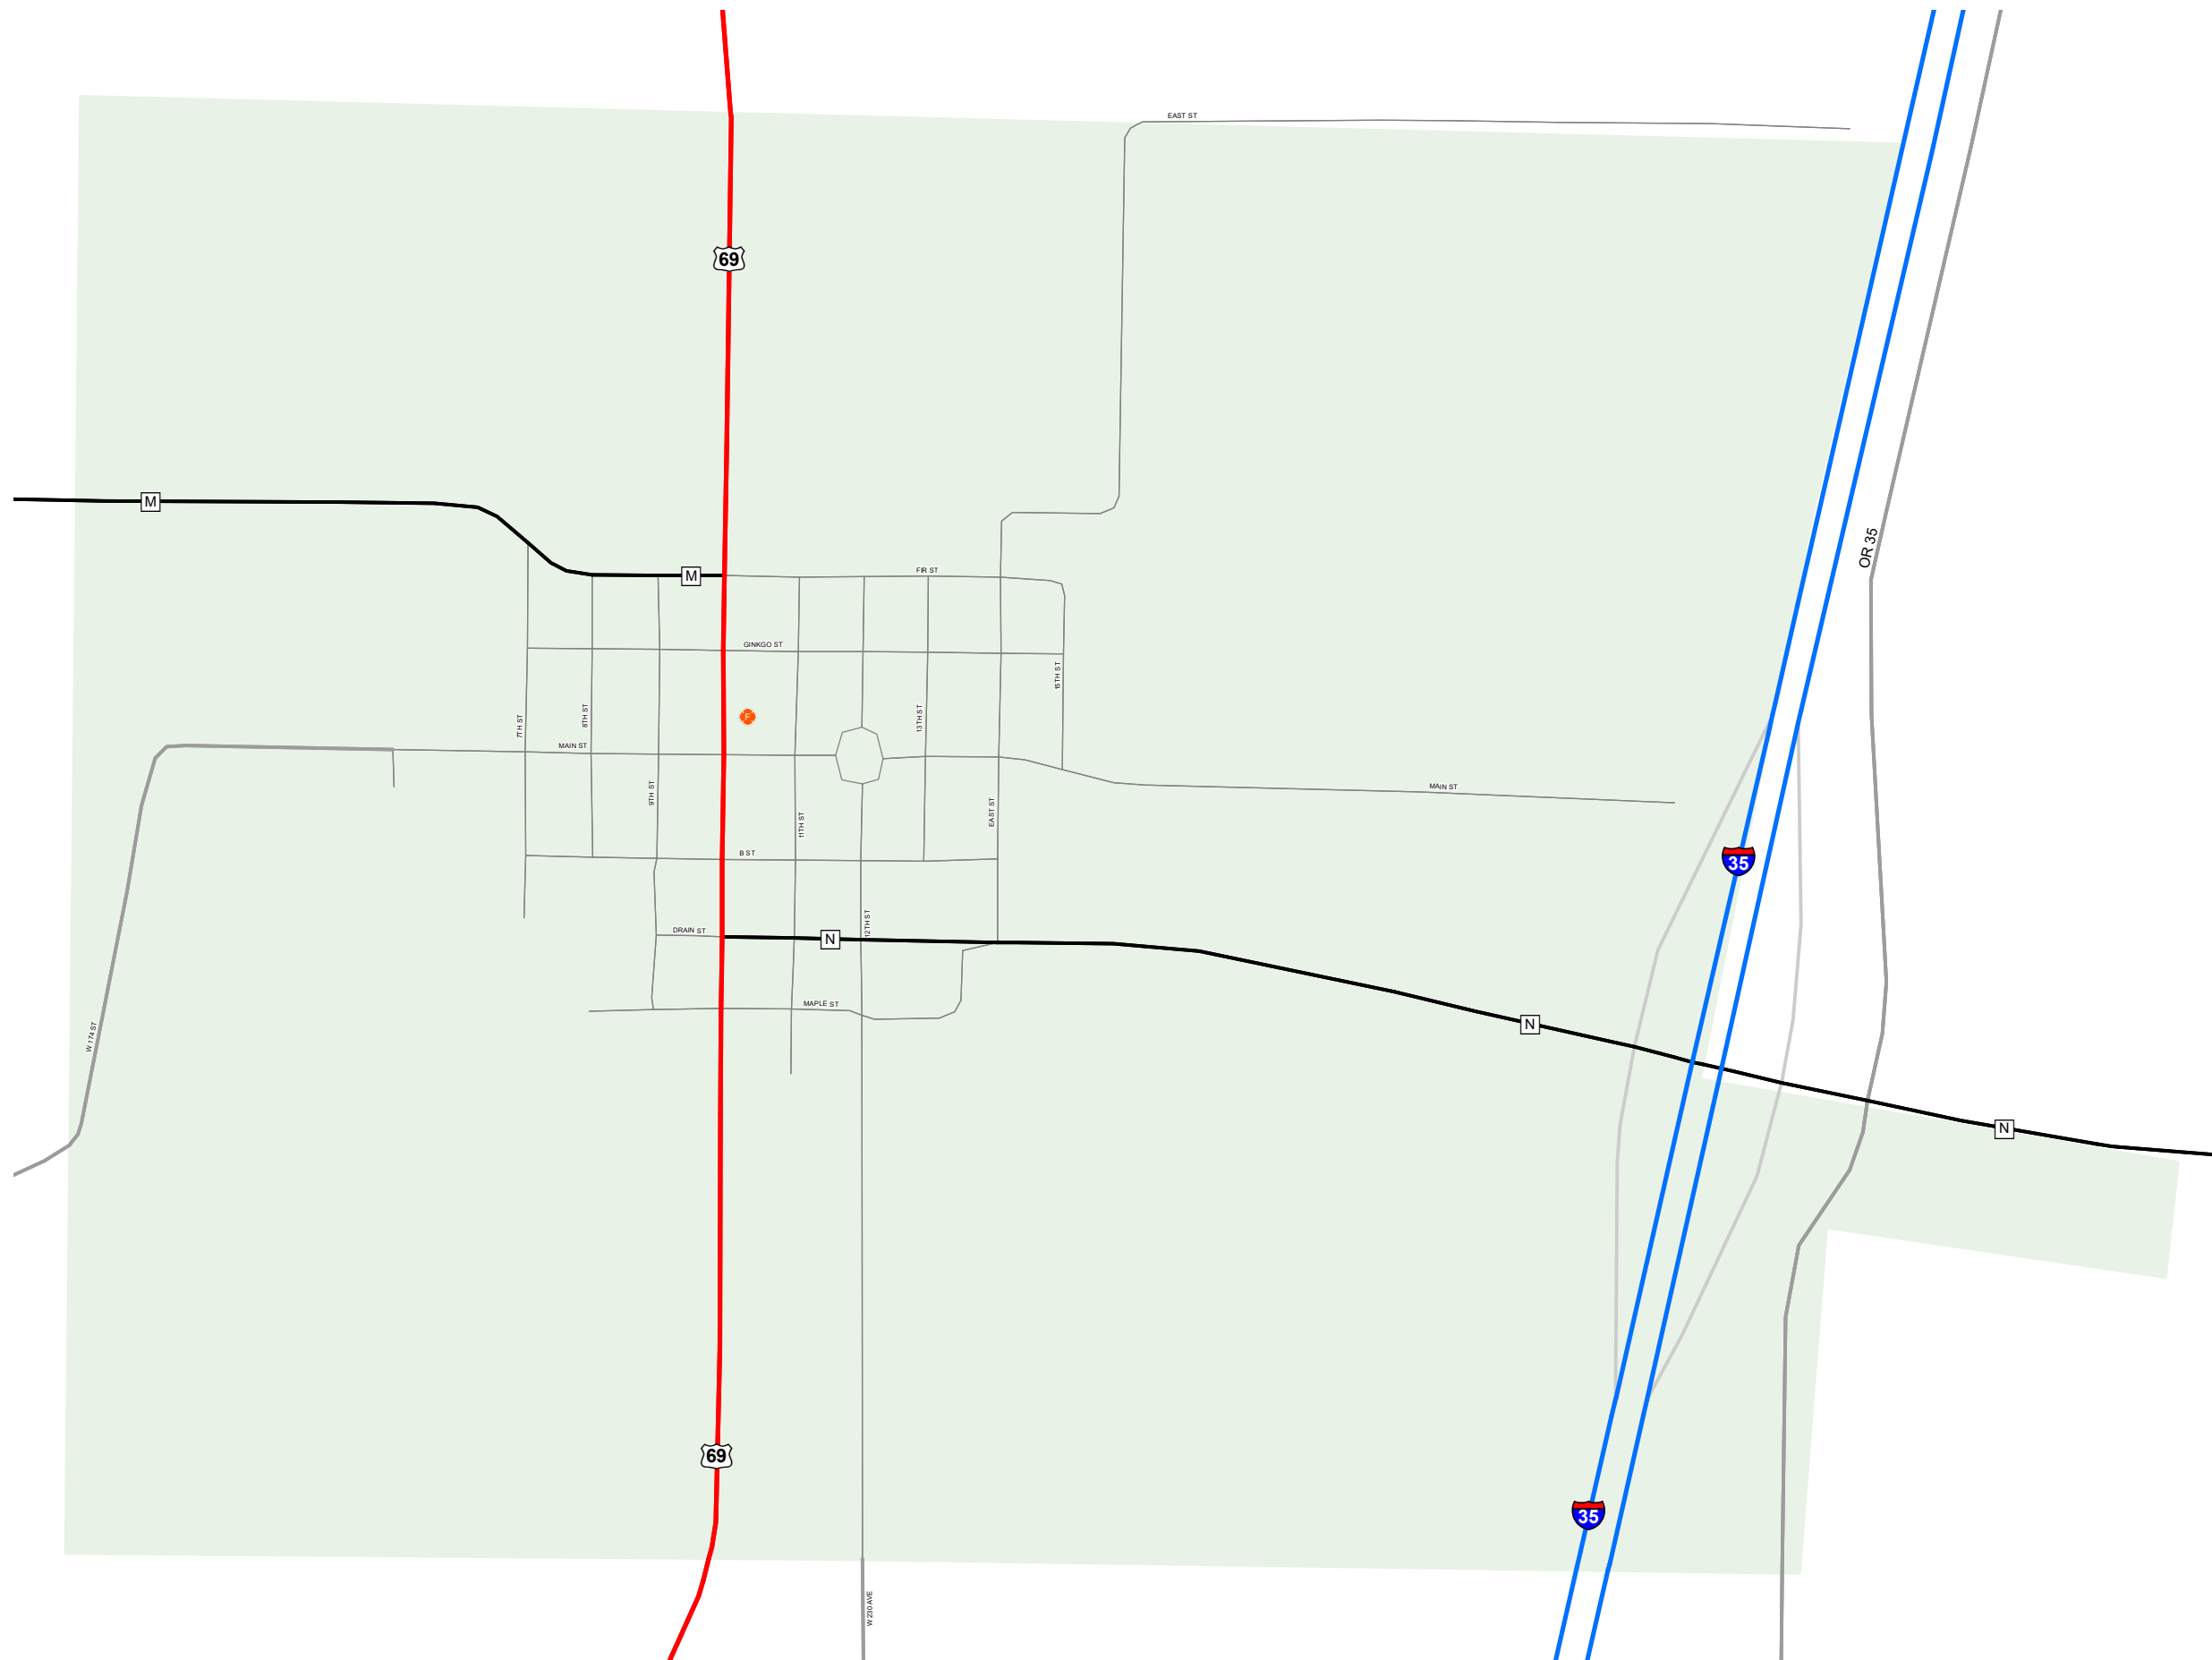

EAGLEVILLE

HARRISON COUNTY

MISSOURI

NORTHWEST DISTRICT

2021

Legend

- Interstate
- Interstate Loop
- US Route
- Business Route
- Missouri Route
- Letter Route
- County Road
- Railroad
- City Street
- Other Routes
- River or Stream
- Lake or Large River
- City Limits
- Surrounding City Limits
- County Boundary
- Metrolink Lines
- Fire Department
- Local Law Enforcement
- MSHP Office
- Missouri State Capitol
- County Courthouse
- Hospitals
- MoDOT Office
- MoDOT Maintenance Building
- Cemeteries
- Public Airports
- Amtrak Stations
- Metrolink Stations