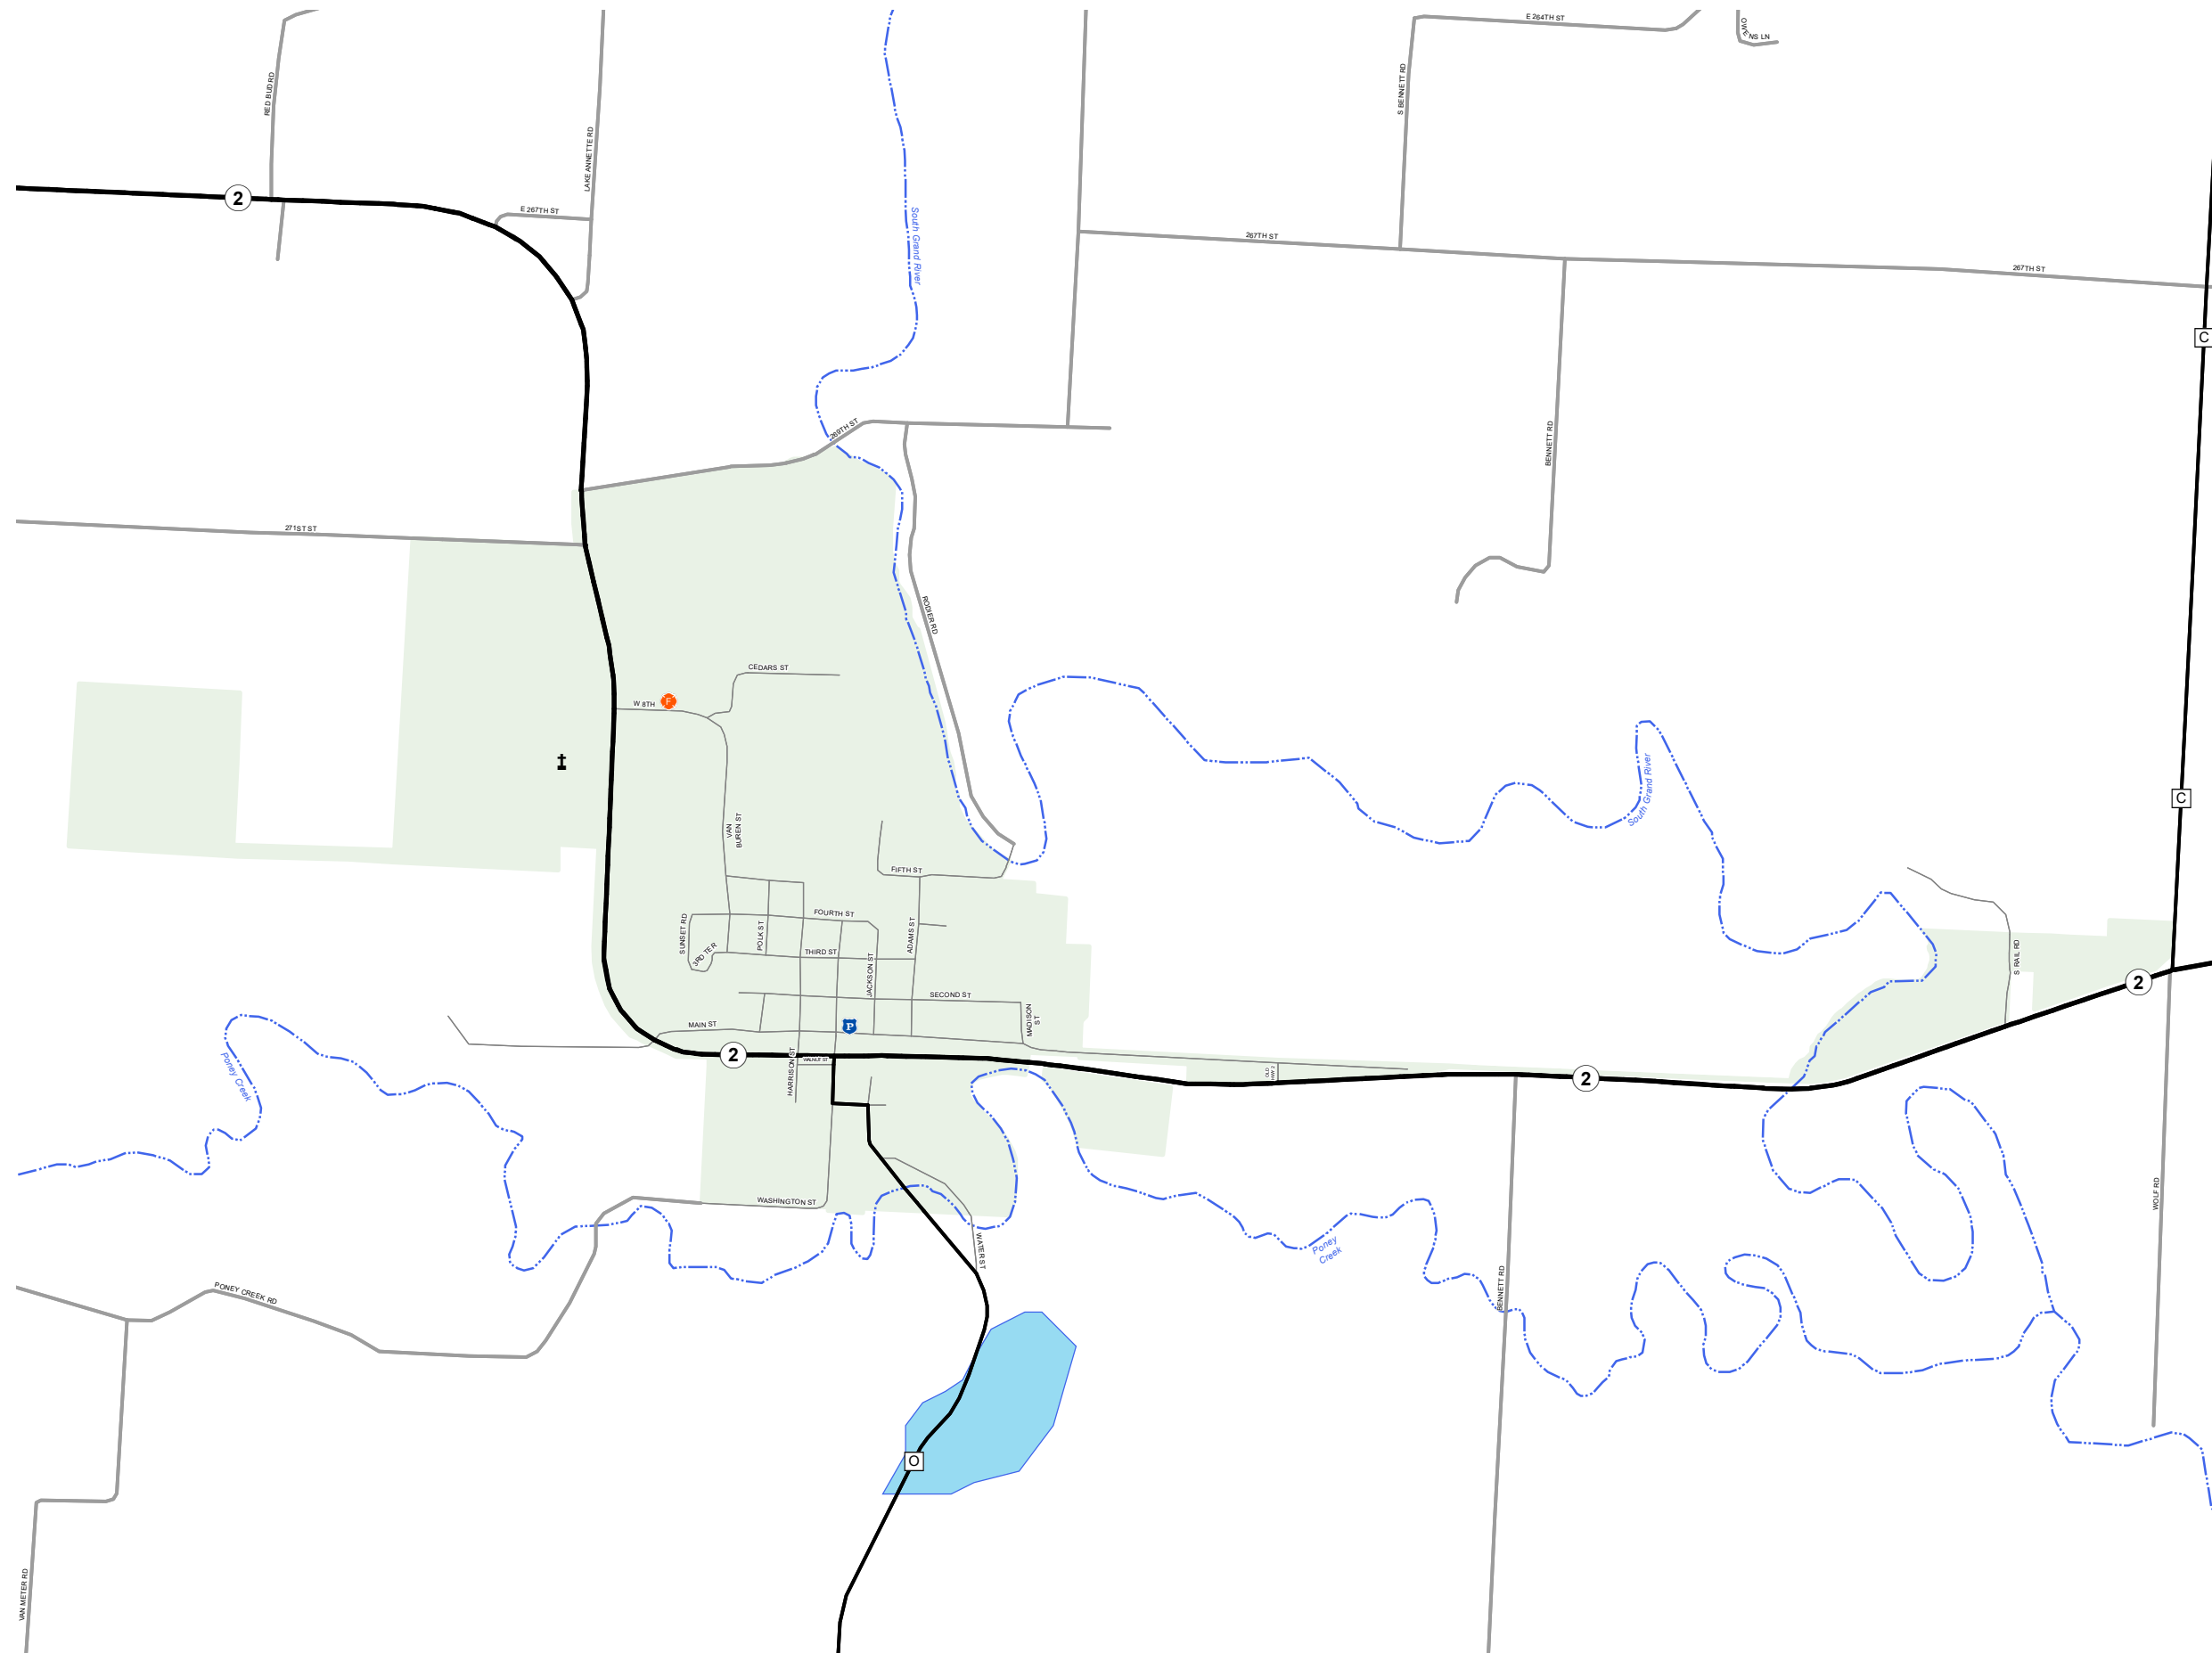

## CASS COUNTY

### MISSOURI

#### KANSAS CITY DISTRICT

2021

#### Legend

- Interstate
- Interstate Loop
- US Route
- Business Route
- Missouri Route
- Letter Route
- County Road
- Railroad
- City Street
- Other Routes
- River or Stream
- Lake or Large River
- City Limits
- Surrounding City Limits
- County Boundary
- Metrolink Lines
- Fire Department
- Ⓜ Local Law Enforcement
- Ⓜ MSHP Office
- ★ Missouri State Capitol
- Ⓜ County Courthouse
- Ⓜ Hospitals
- MoDOT Office
- MoDOT Maintenance Building
- Ⓜ Cemeteries
- ✈ Public Airports
- Ⓜ Amtrak Stations
- Metrolink Stations