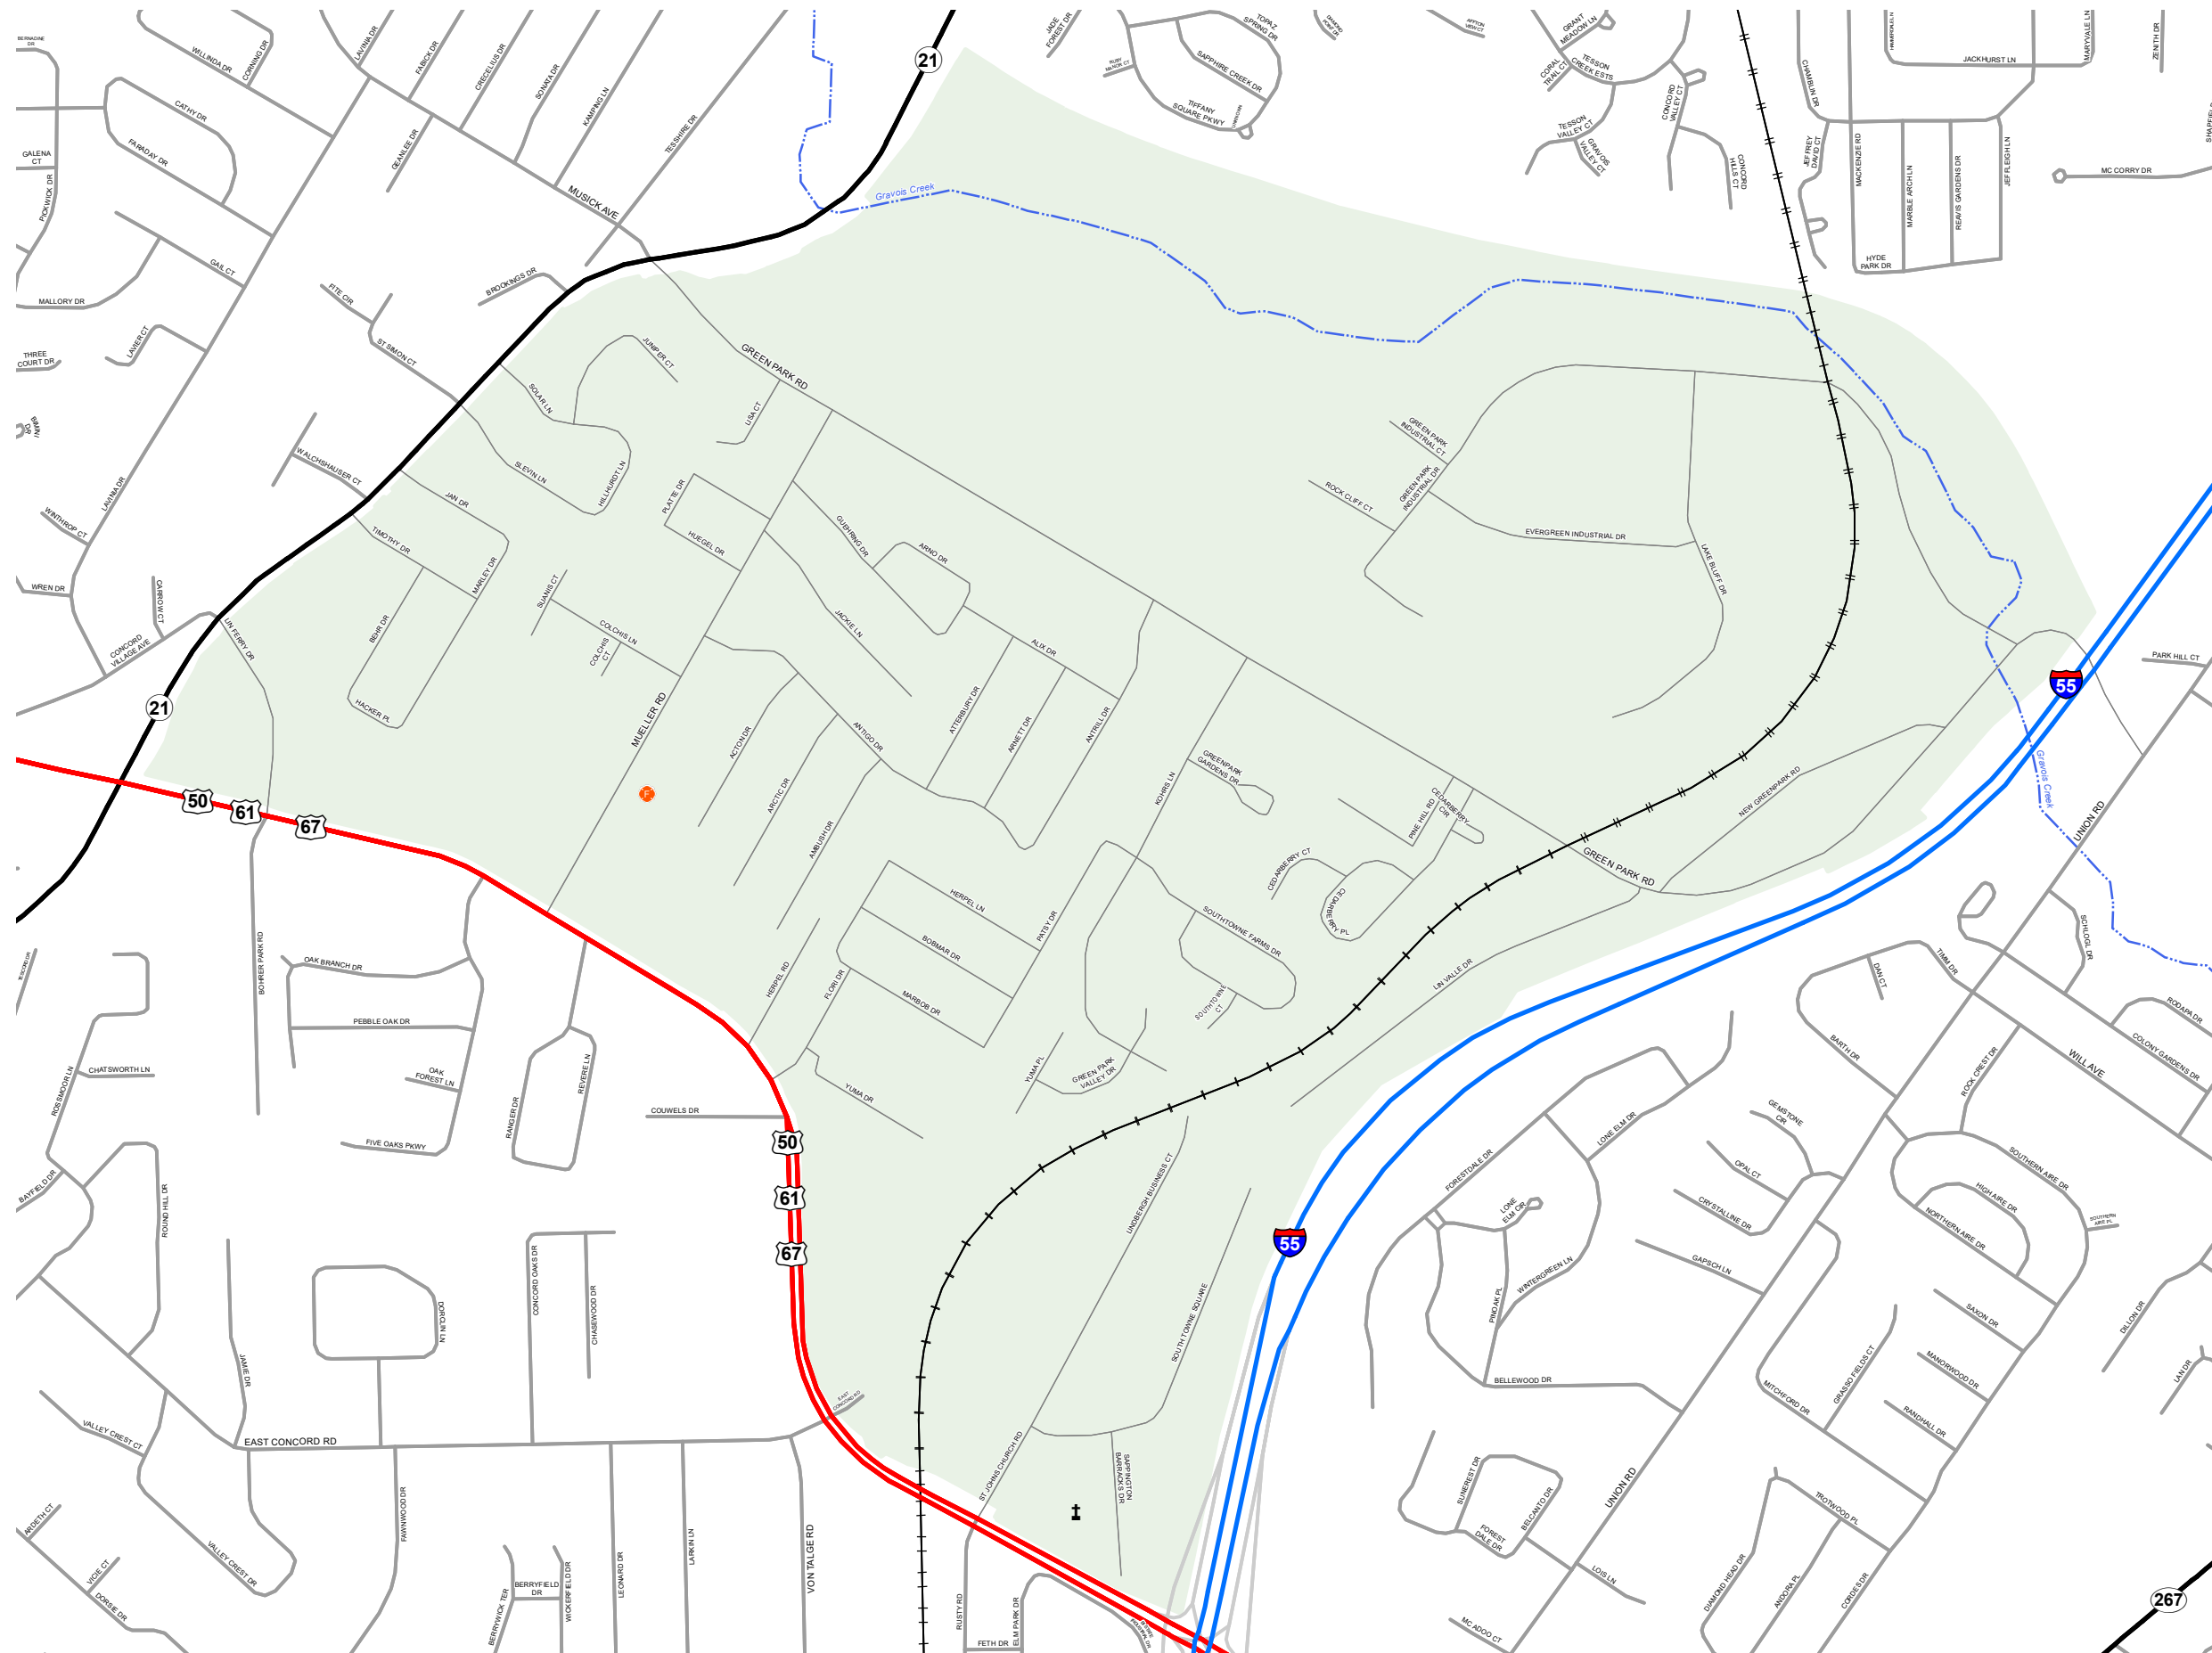

GREEN PARK

ST. LOUIS COUNTY

MISSOURI

ST. LOUIS DISTRICT

2021

Legend

- Interstate
- Interstate Loop
- US Route
- Business Route
- Missouri Route
- Letter Route
- County Road
- Railroad
- City Street
- Other Routes
- River or Stream
- Lake or Large River
- City Limits
- Surrounding City Limits
- County Boundary
- Metrolink Lines
- Fire Department
- Local Law Enforcement
- MSHP Office
- ★ Missouri State Capitol
- County Courthouse
- Hospitals
- MoDOT Office
- MoDOT Maintenance Building
- † Cemeteries
- ✈ Public Airports
- Amtrak Stations
- Metrolink Stations