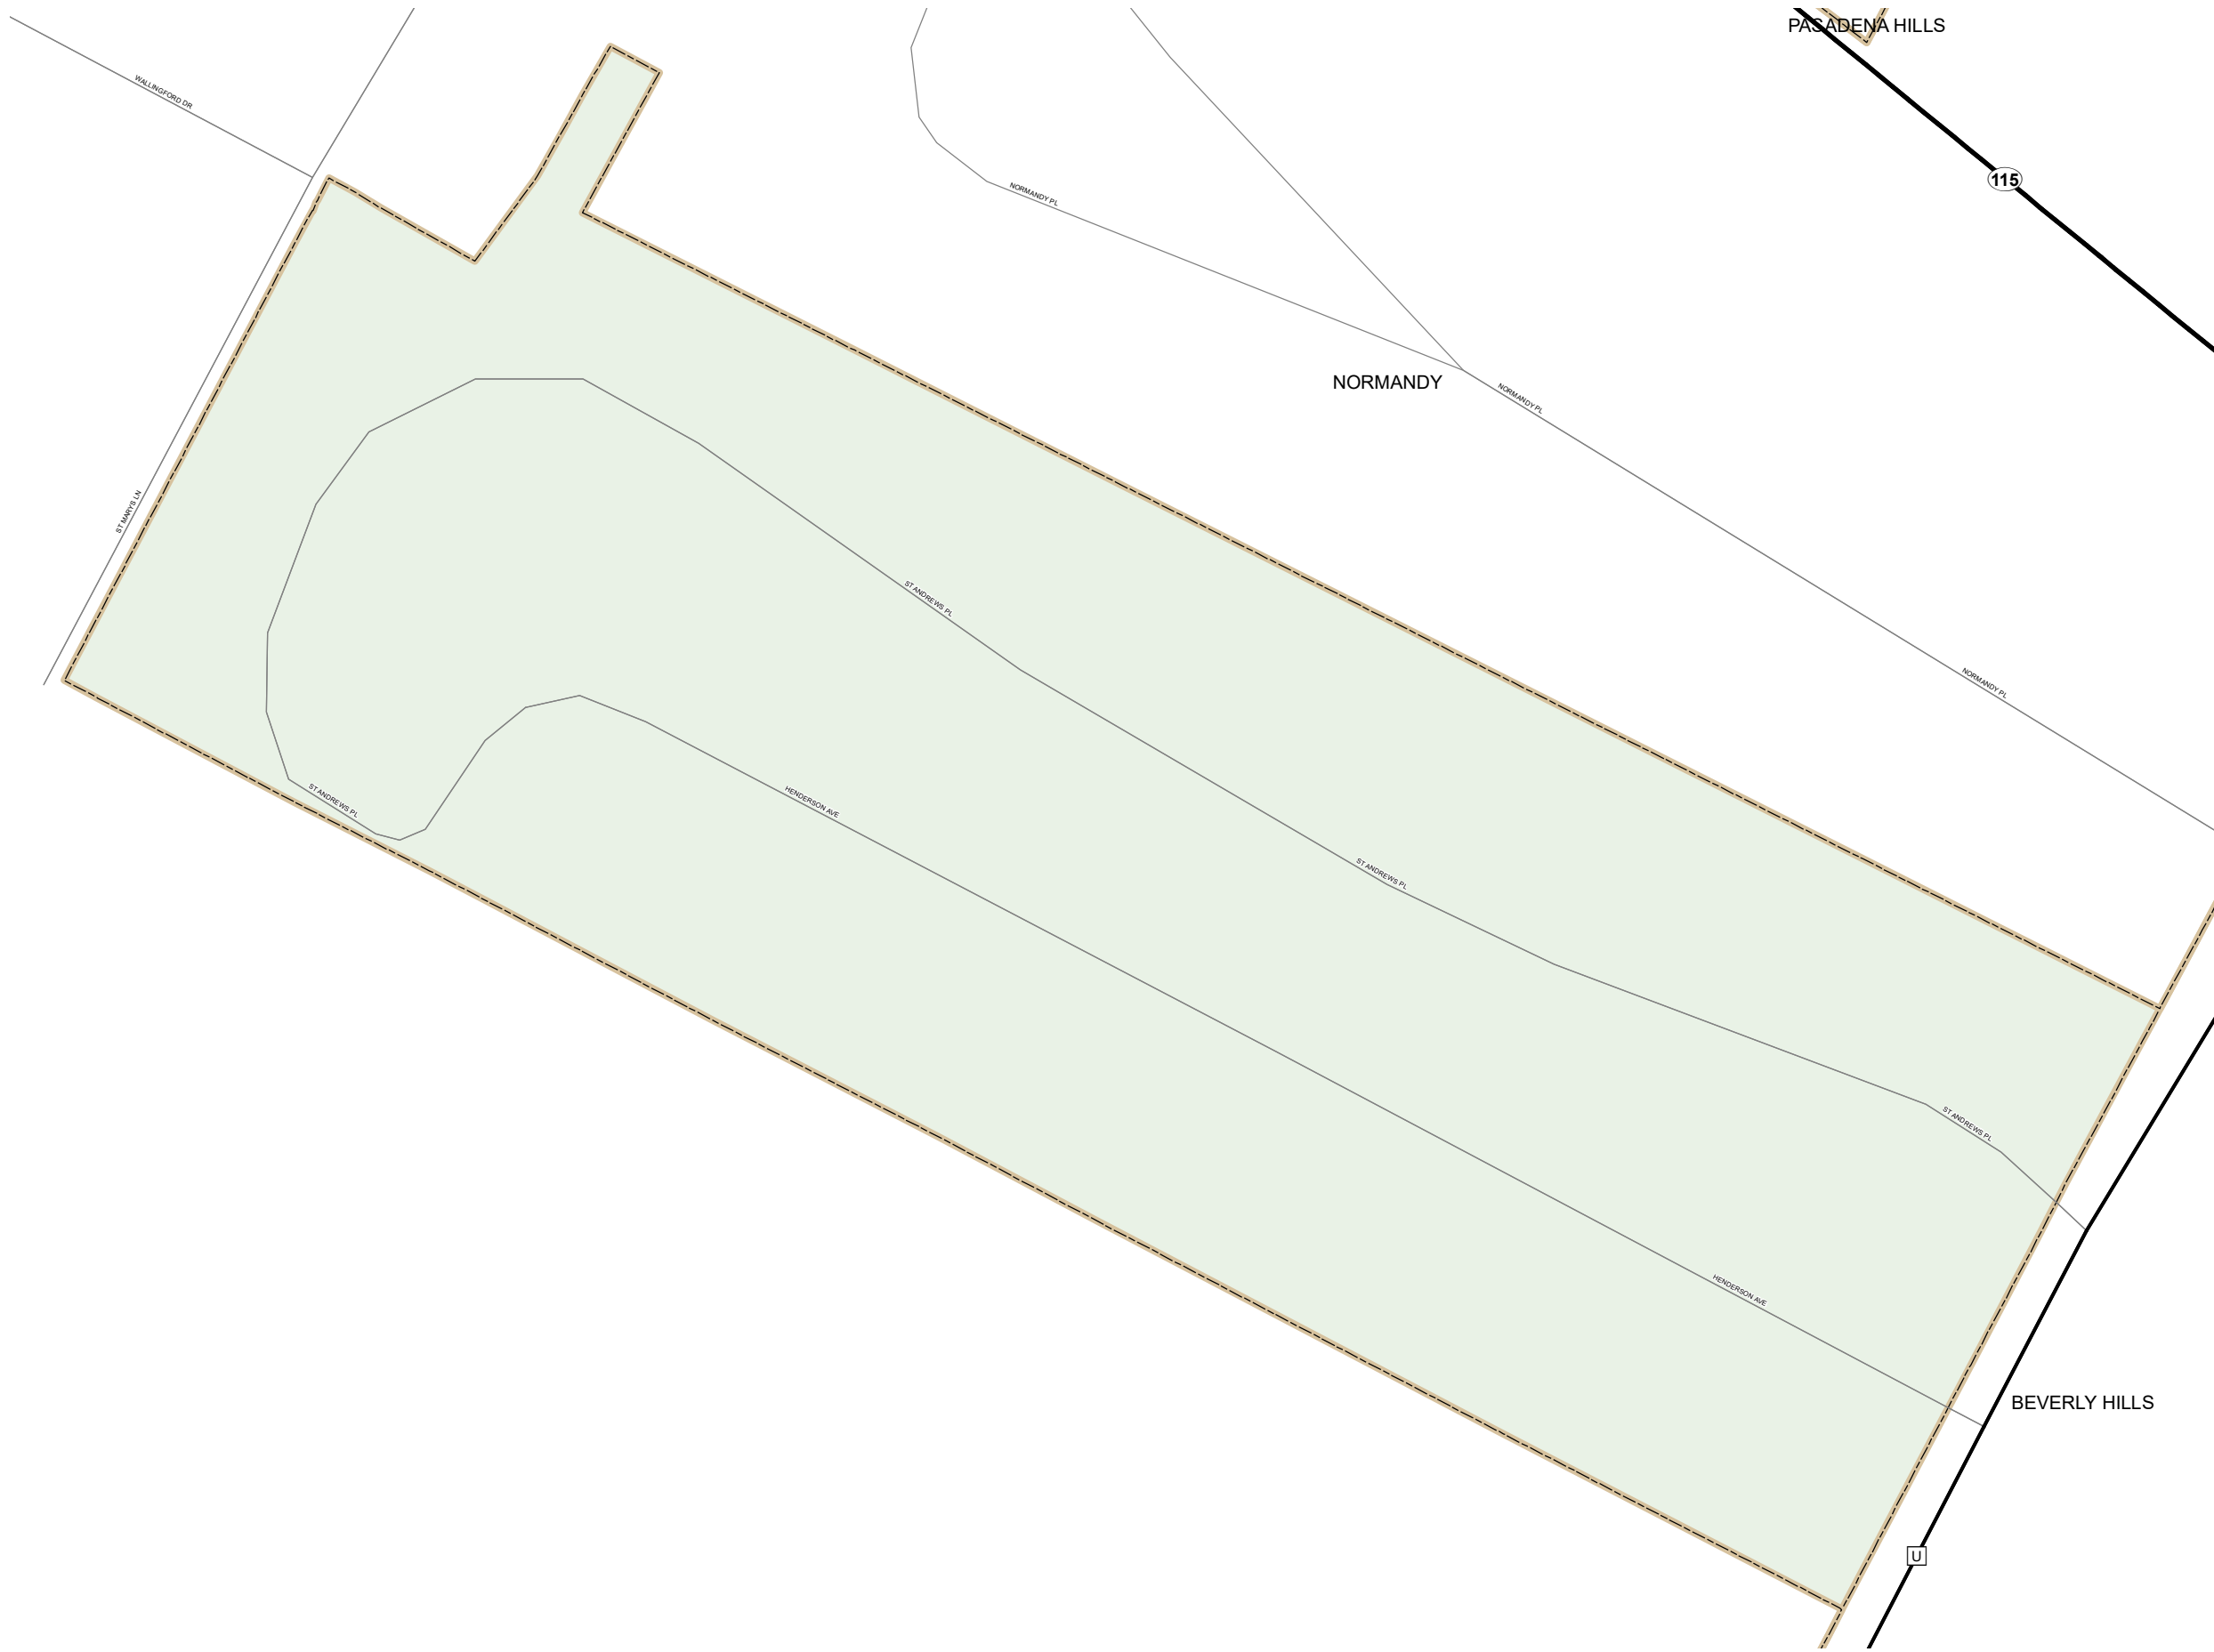

# GLEN ECHO PARK

ST. LOUIS COUNTY

MISSOURI

ST. LOUIS DISTRICT

2021

## Legend

- |                         |                            |
|-------------------------|----------------------------|
| Interstate              | Fire Department            |
| Interstate Loop         | Local Law Enforcement      |
| US Route                | MSHP Office                |
| Business Route          | Missouri State Capitol     |
| Missouri Route          | County Courthouse          |
| Letter Route            | Hospitals                  |
| County Road             | MoDOT Office               |
| Railroad                | MoDOT Maintenance Building |
| City Street             | Cemeteries                 |
| Other Routes            | Public Airports            |
| River or Stream         | Amtrak Stations            |
| Lake or Large River     | Metrolink Stations         |
| City Limits             | Metrolink Lines            |
| Surrounding City Limits |                            |
| County Boundary         |                            |
| Metrolink Lines         |                            |