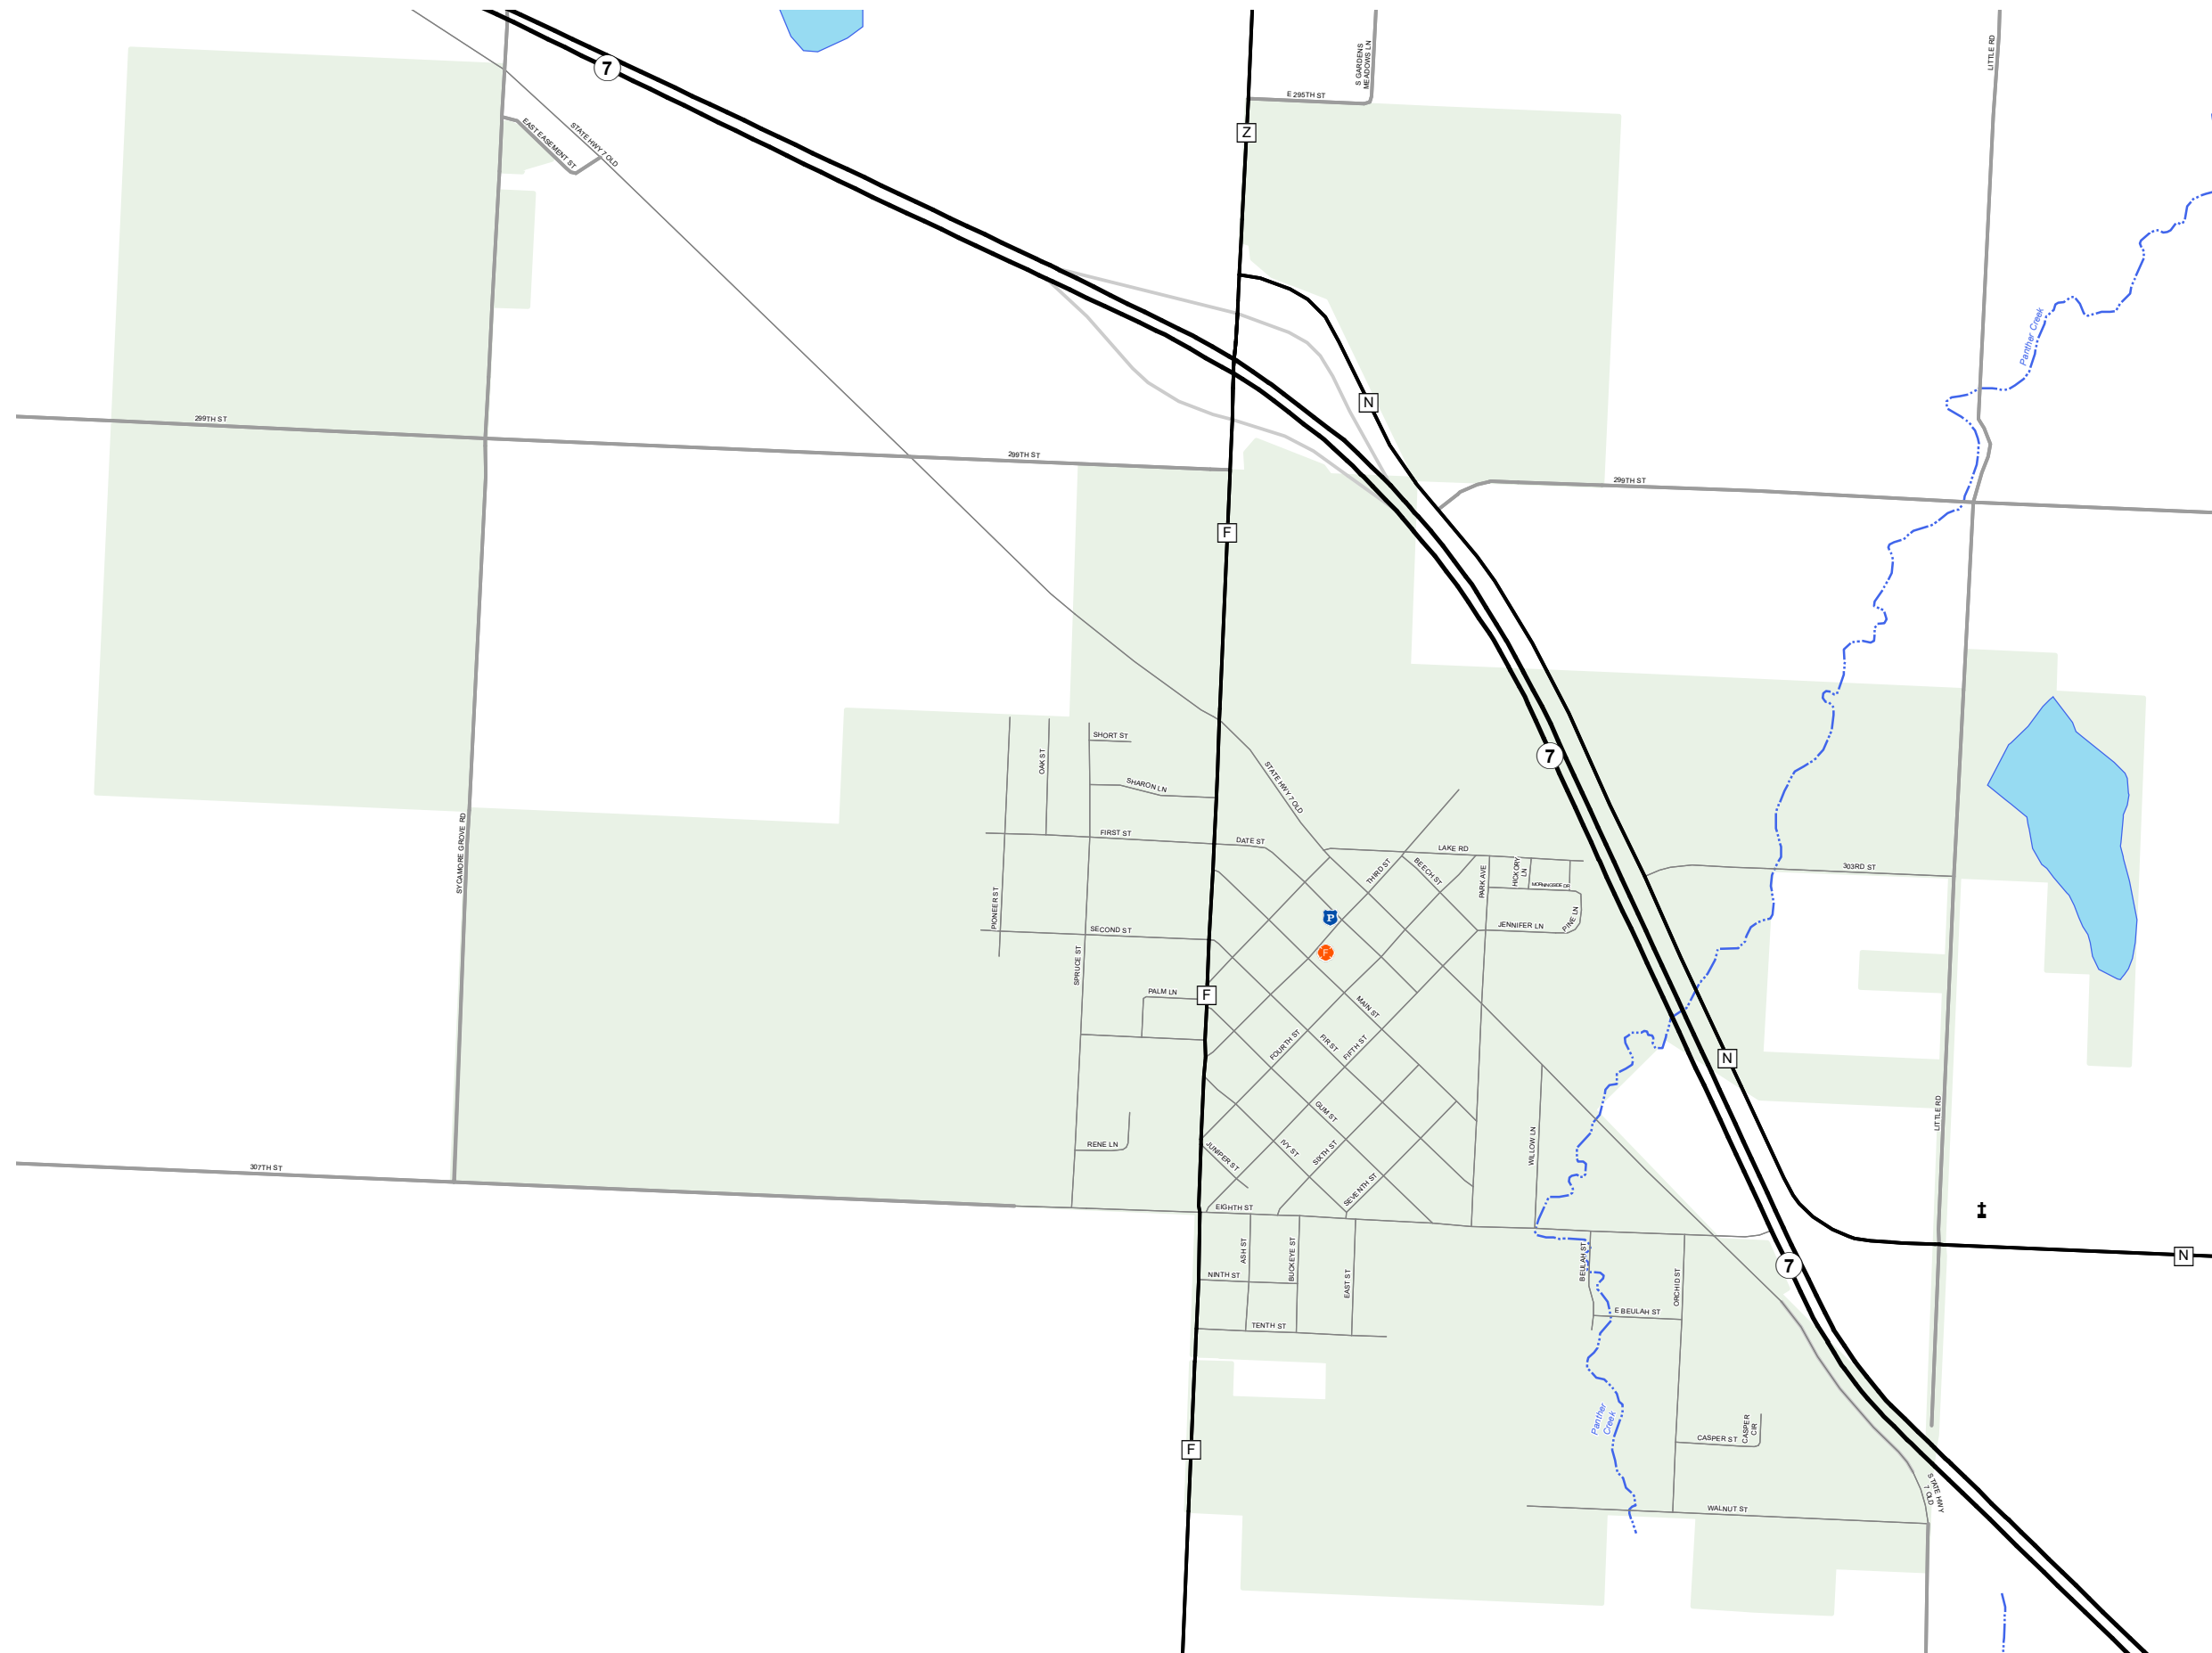

GARDEN CITY

CASS COUNTY

MISSOURI

KANSAS CITY DISTRICT

2021

Legend

- Interstate
- Interstate Loop
- US Route
- Business Route
- Missouri Route
- Letter Route
- County Road
- Railroad
- City Street
- Other Routes
- River or Stream
- Lake or Large River
- City Limits
- Surrounding City Limits
- County Boundary
- Metrolink Lines
- Fire Department
- Local Law Enforcement
- MSHP Office
- Missouri State Capitol
- County Courthouse
- Hospitals
- MoDOT Office
- MoDOT Maintenance Building
- Cemeteries
- Public Airports
- Amtrak Stations
- Metrolink Stations