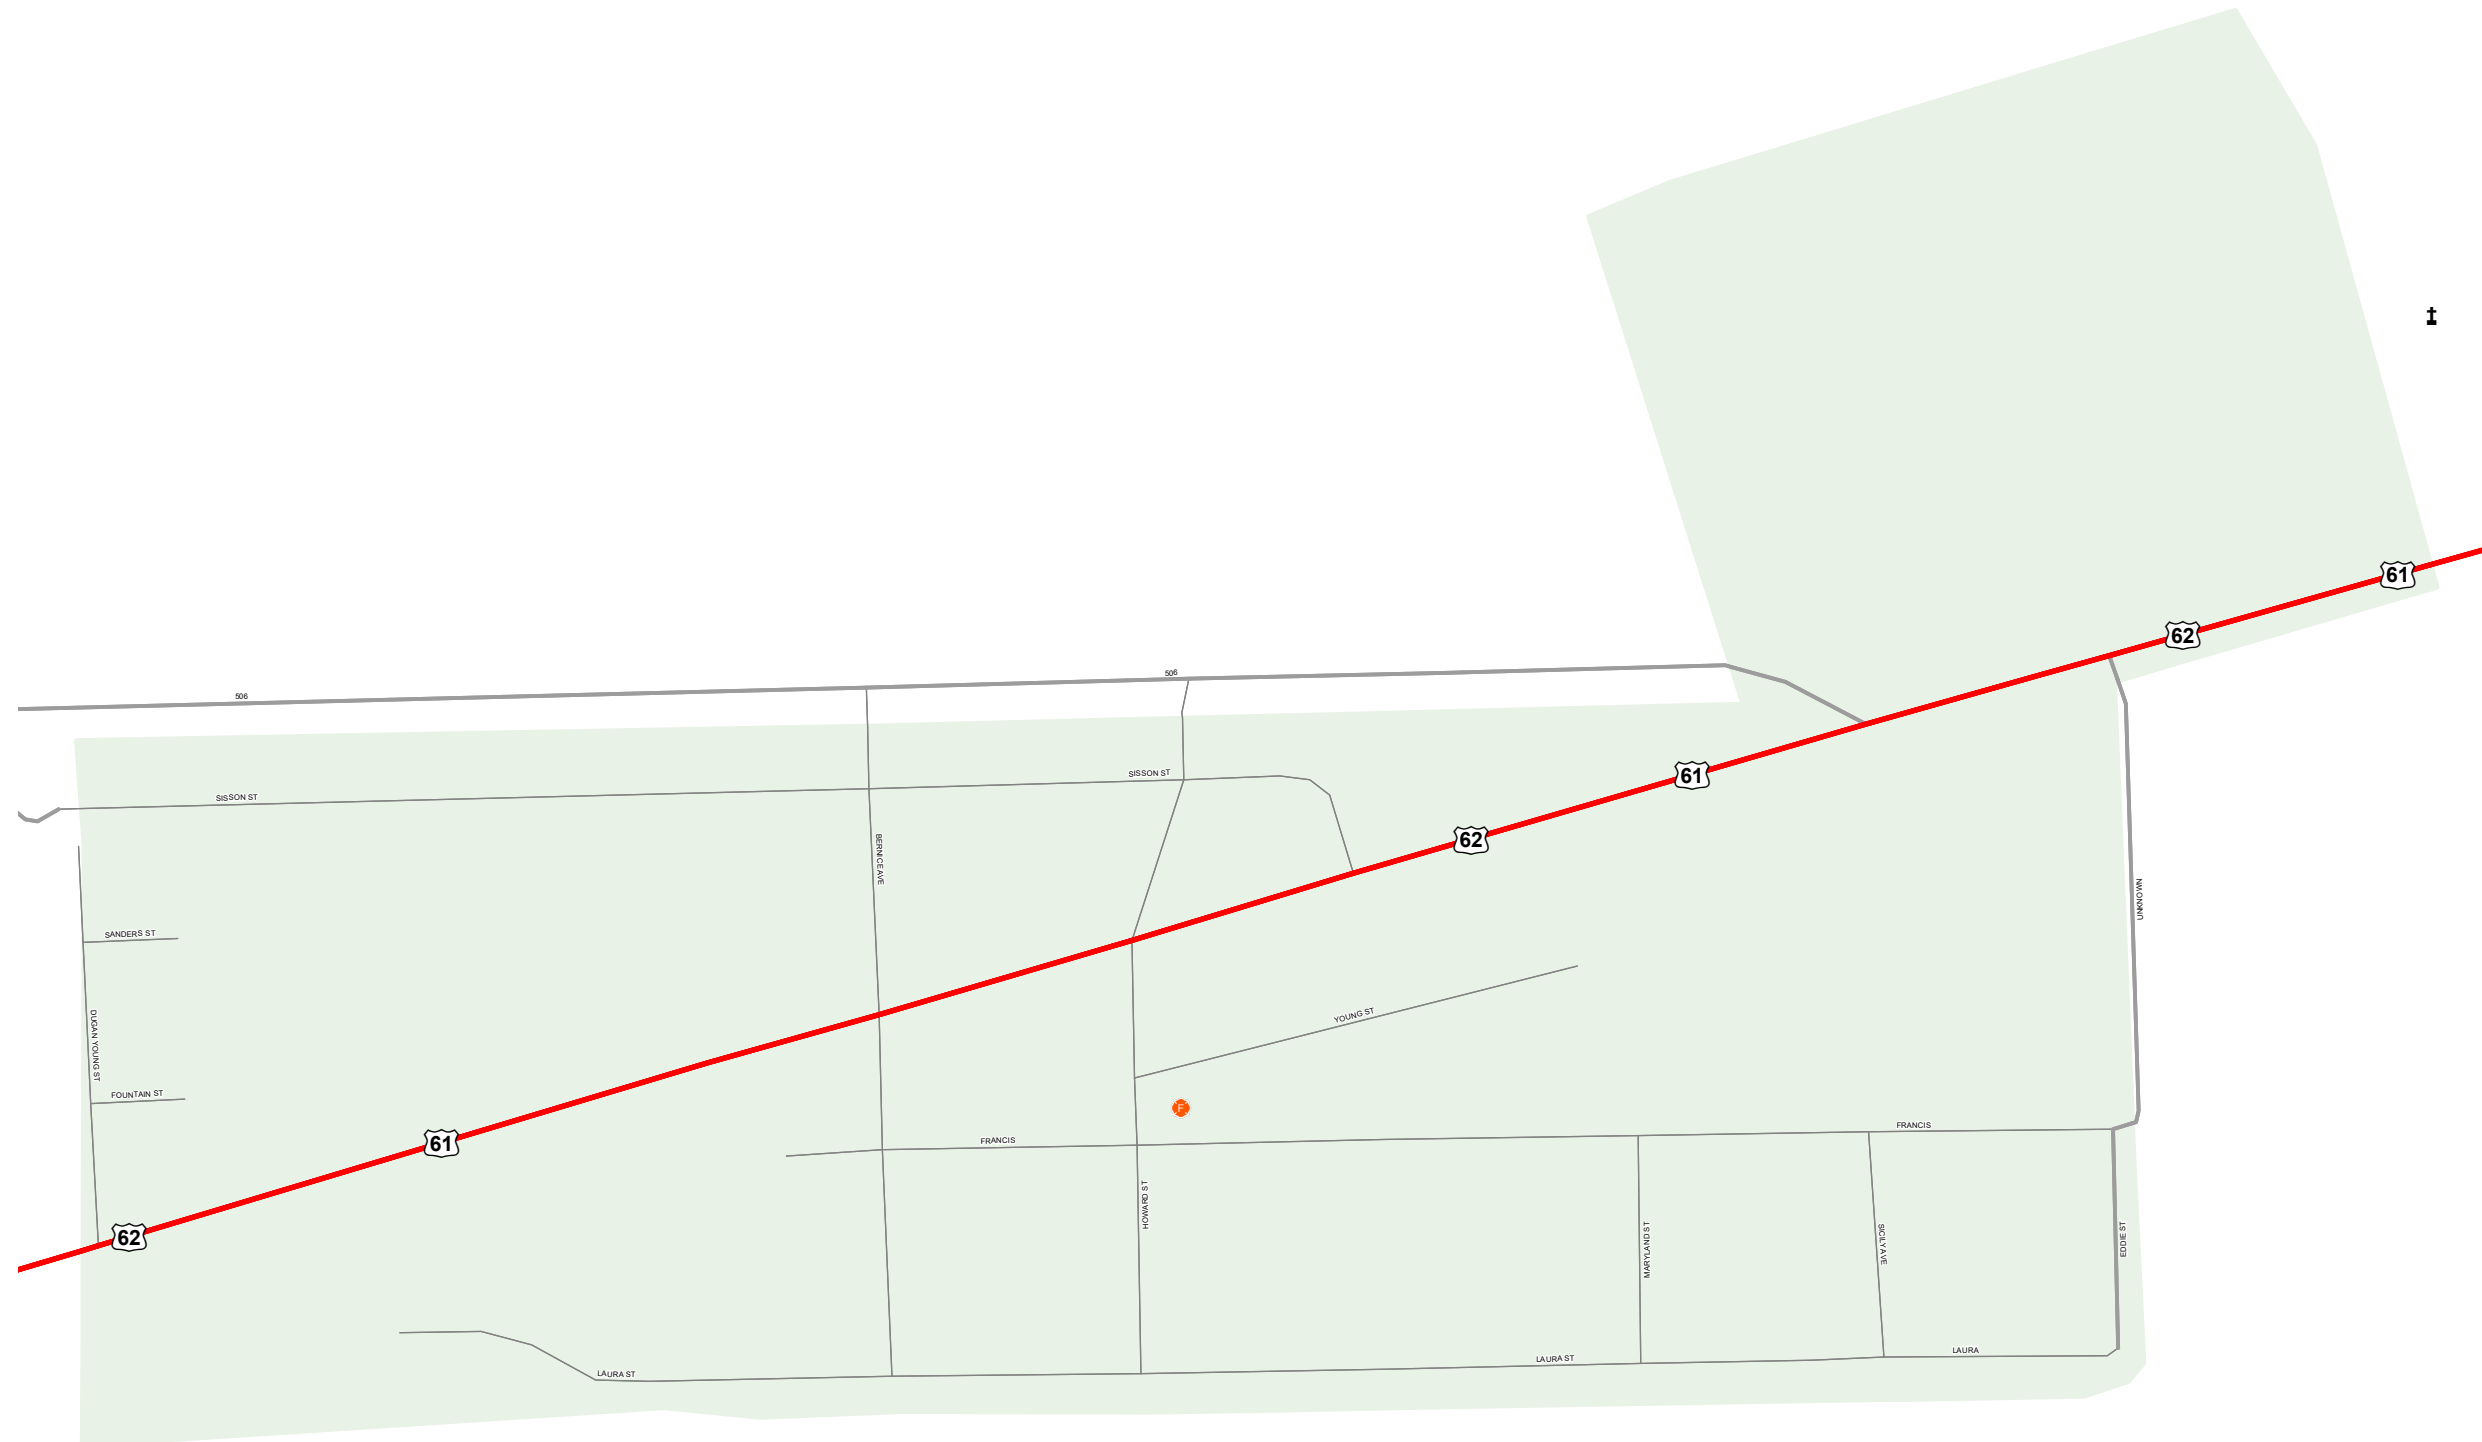

# HOWARDVILLE

NEW MADRID COUNTY

MISSOURI

SOUTHEAST DISTRICT

2021

### Legend

- Interstate
- Interstate Loop
- US Route
- Business Route
- Missouri Route
- Letter Route
- County Road
- Railroad
- City Street
- Other Routes
- River or Stream
- Lake or Large River
- City Limits
- Surrounding City Limits
- County Boundary
- Metrolink Lines
- Fire Department
- Local Law Enforcement
- MSHP Office
- Missouri State Capitol
- County Courthouse
- Hospitals
- MoDOT Office
- MoDOT Maintenance Building
- Cemeteries
- Public Airports
- Amtrak Stations
- Metrolink Stations