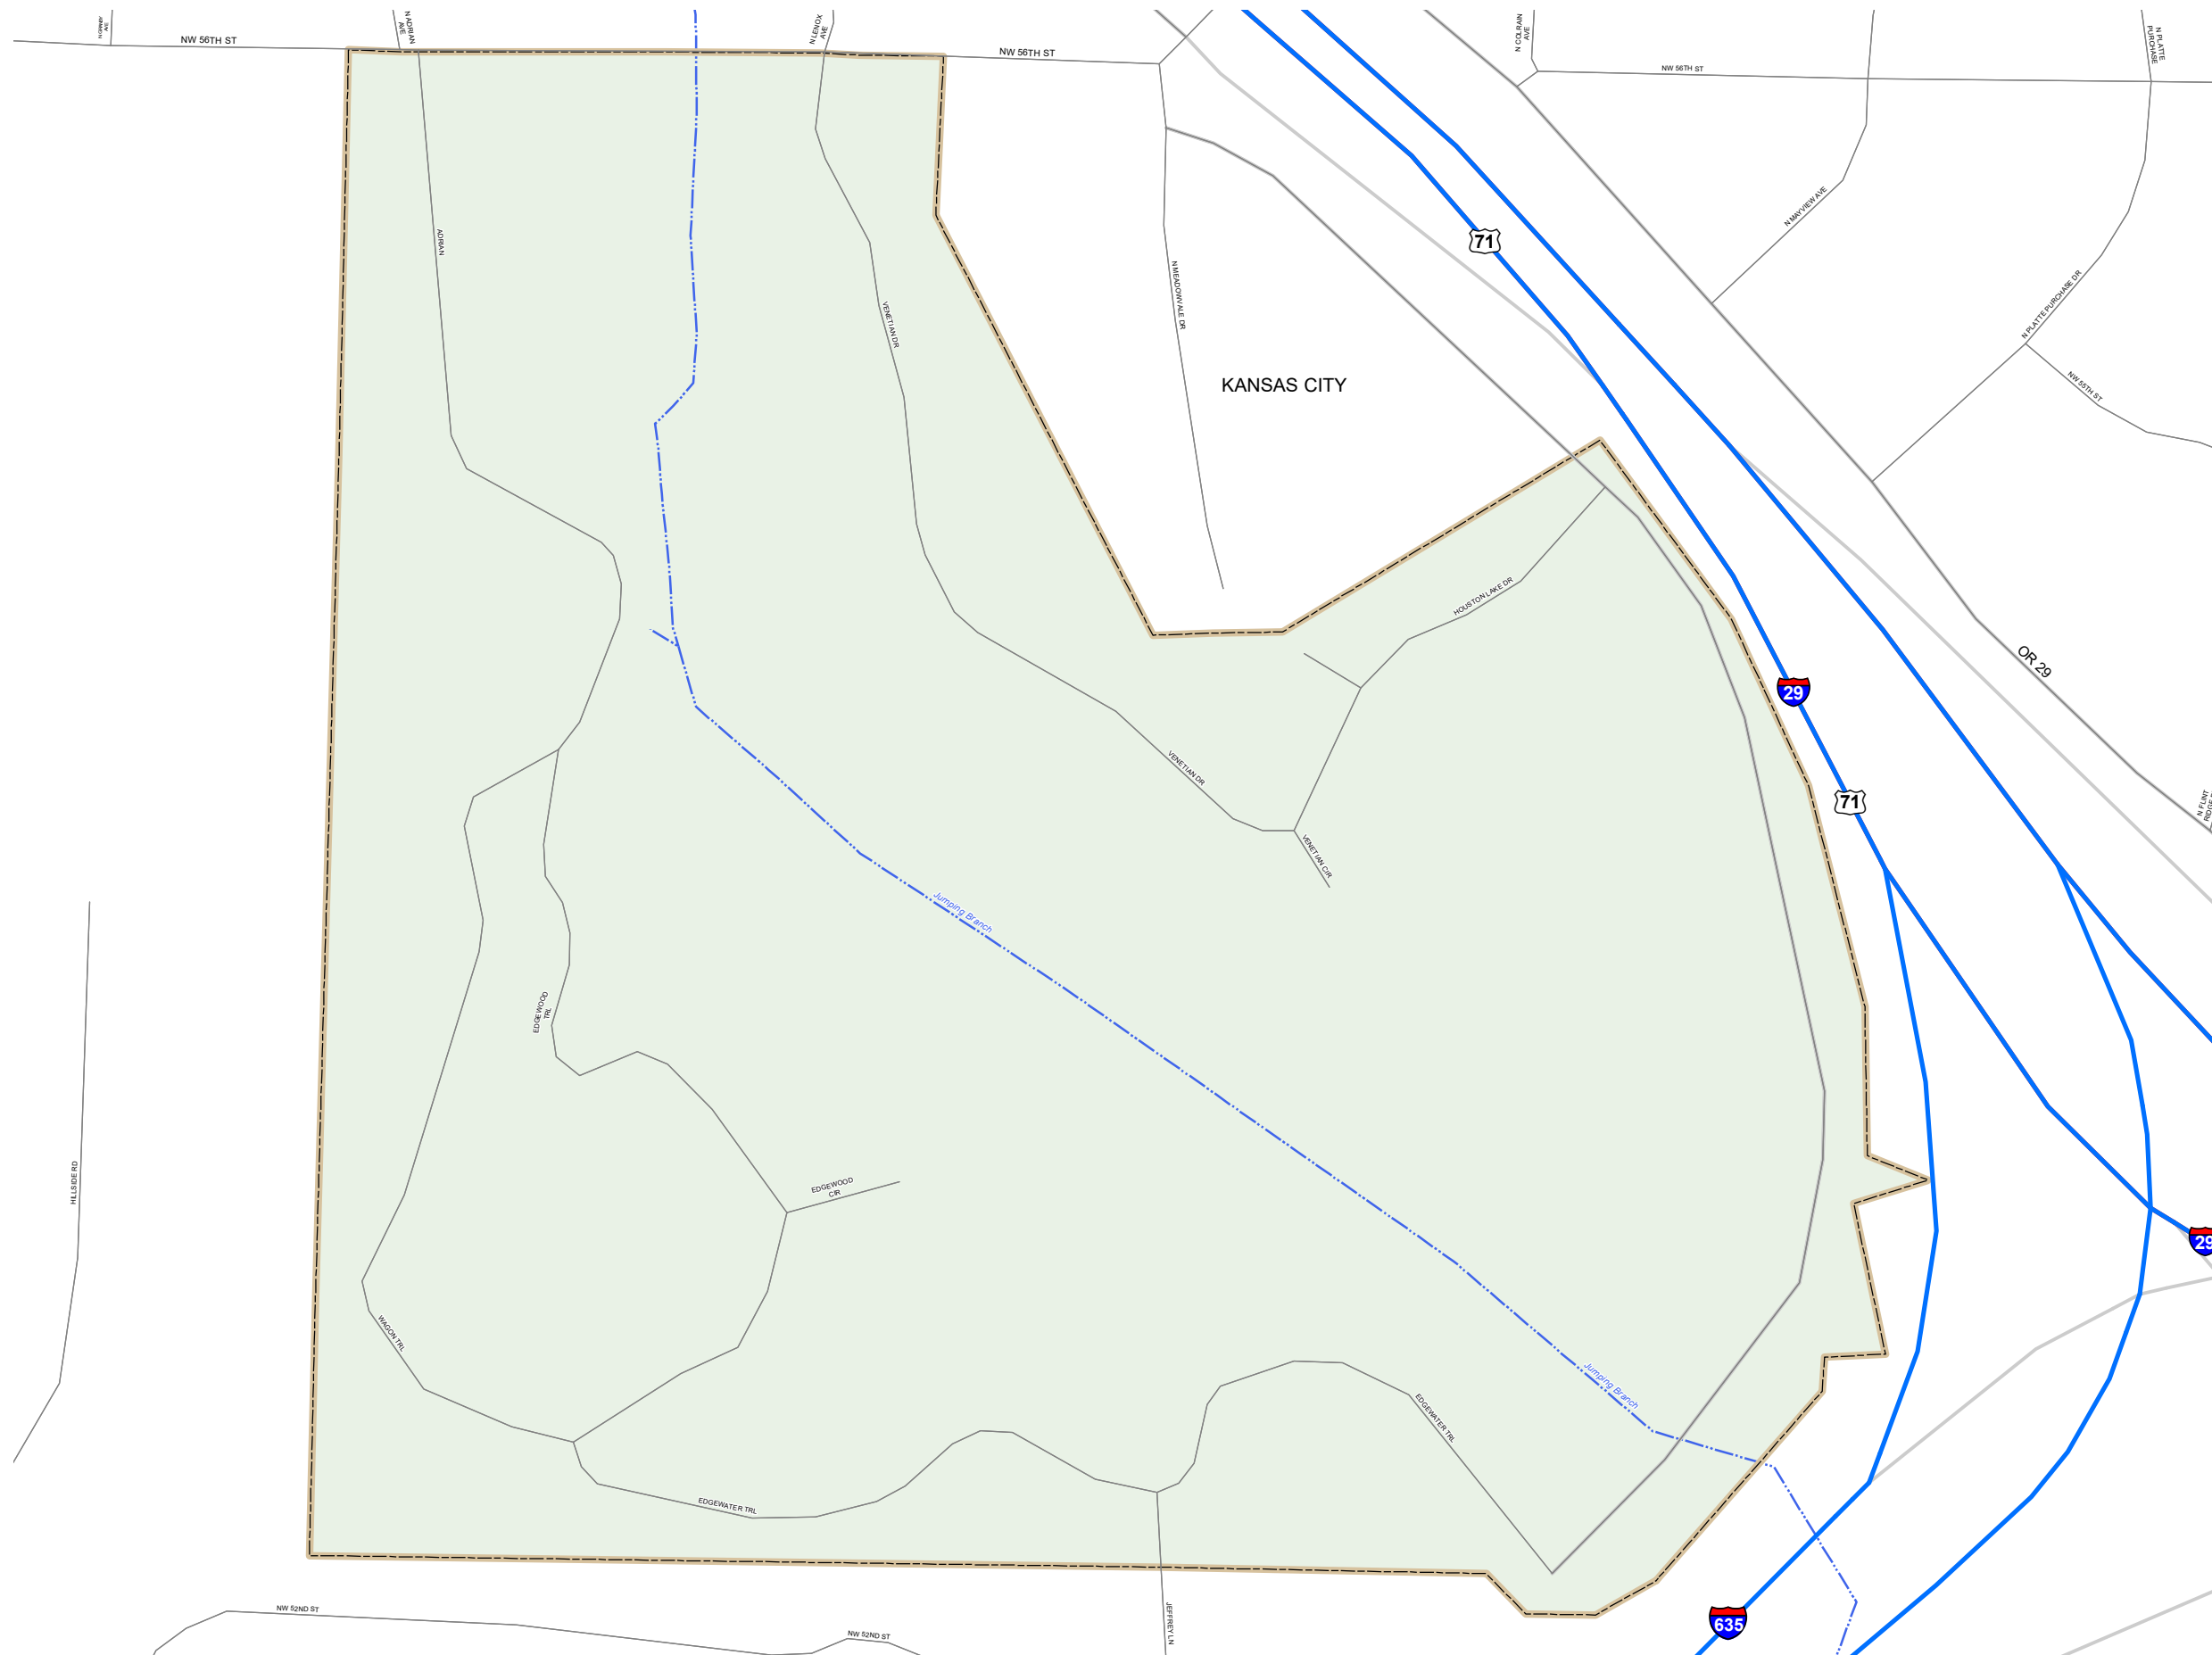

HOUSTON LAKE

PLATTE COUNTY

MISSOURI

KANSAS CITY DISTRICT

2021

Legend

- Interstate
- Interstate Loop
- US Route
- Business Route
- Missouri Route
- Letter Route
- County Road
- Railroad
- City Street
- Other Routes
- River or Stream
- Lake or Large River
- City Limits
- Surrounding City Limits
- County Boundary
- Metrolink Lines
- Fire Department
- Local Law Enforcement
- MSHP Office
- Missouri State Capitol
- County Courthouse
- Hospitals
- MoDOT Office
- MoDOT Maintenance Building
- Cemeteries
- Public Airports
- Amtrak Stations
- Metrolink Stations