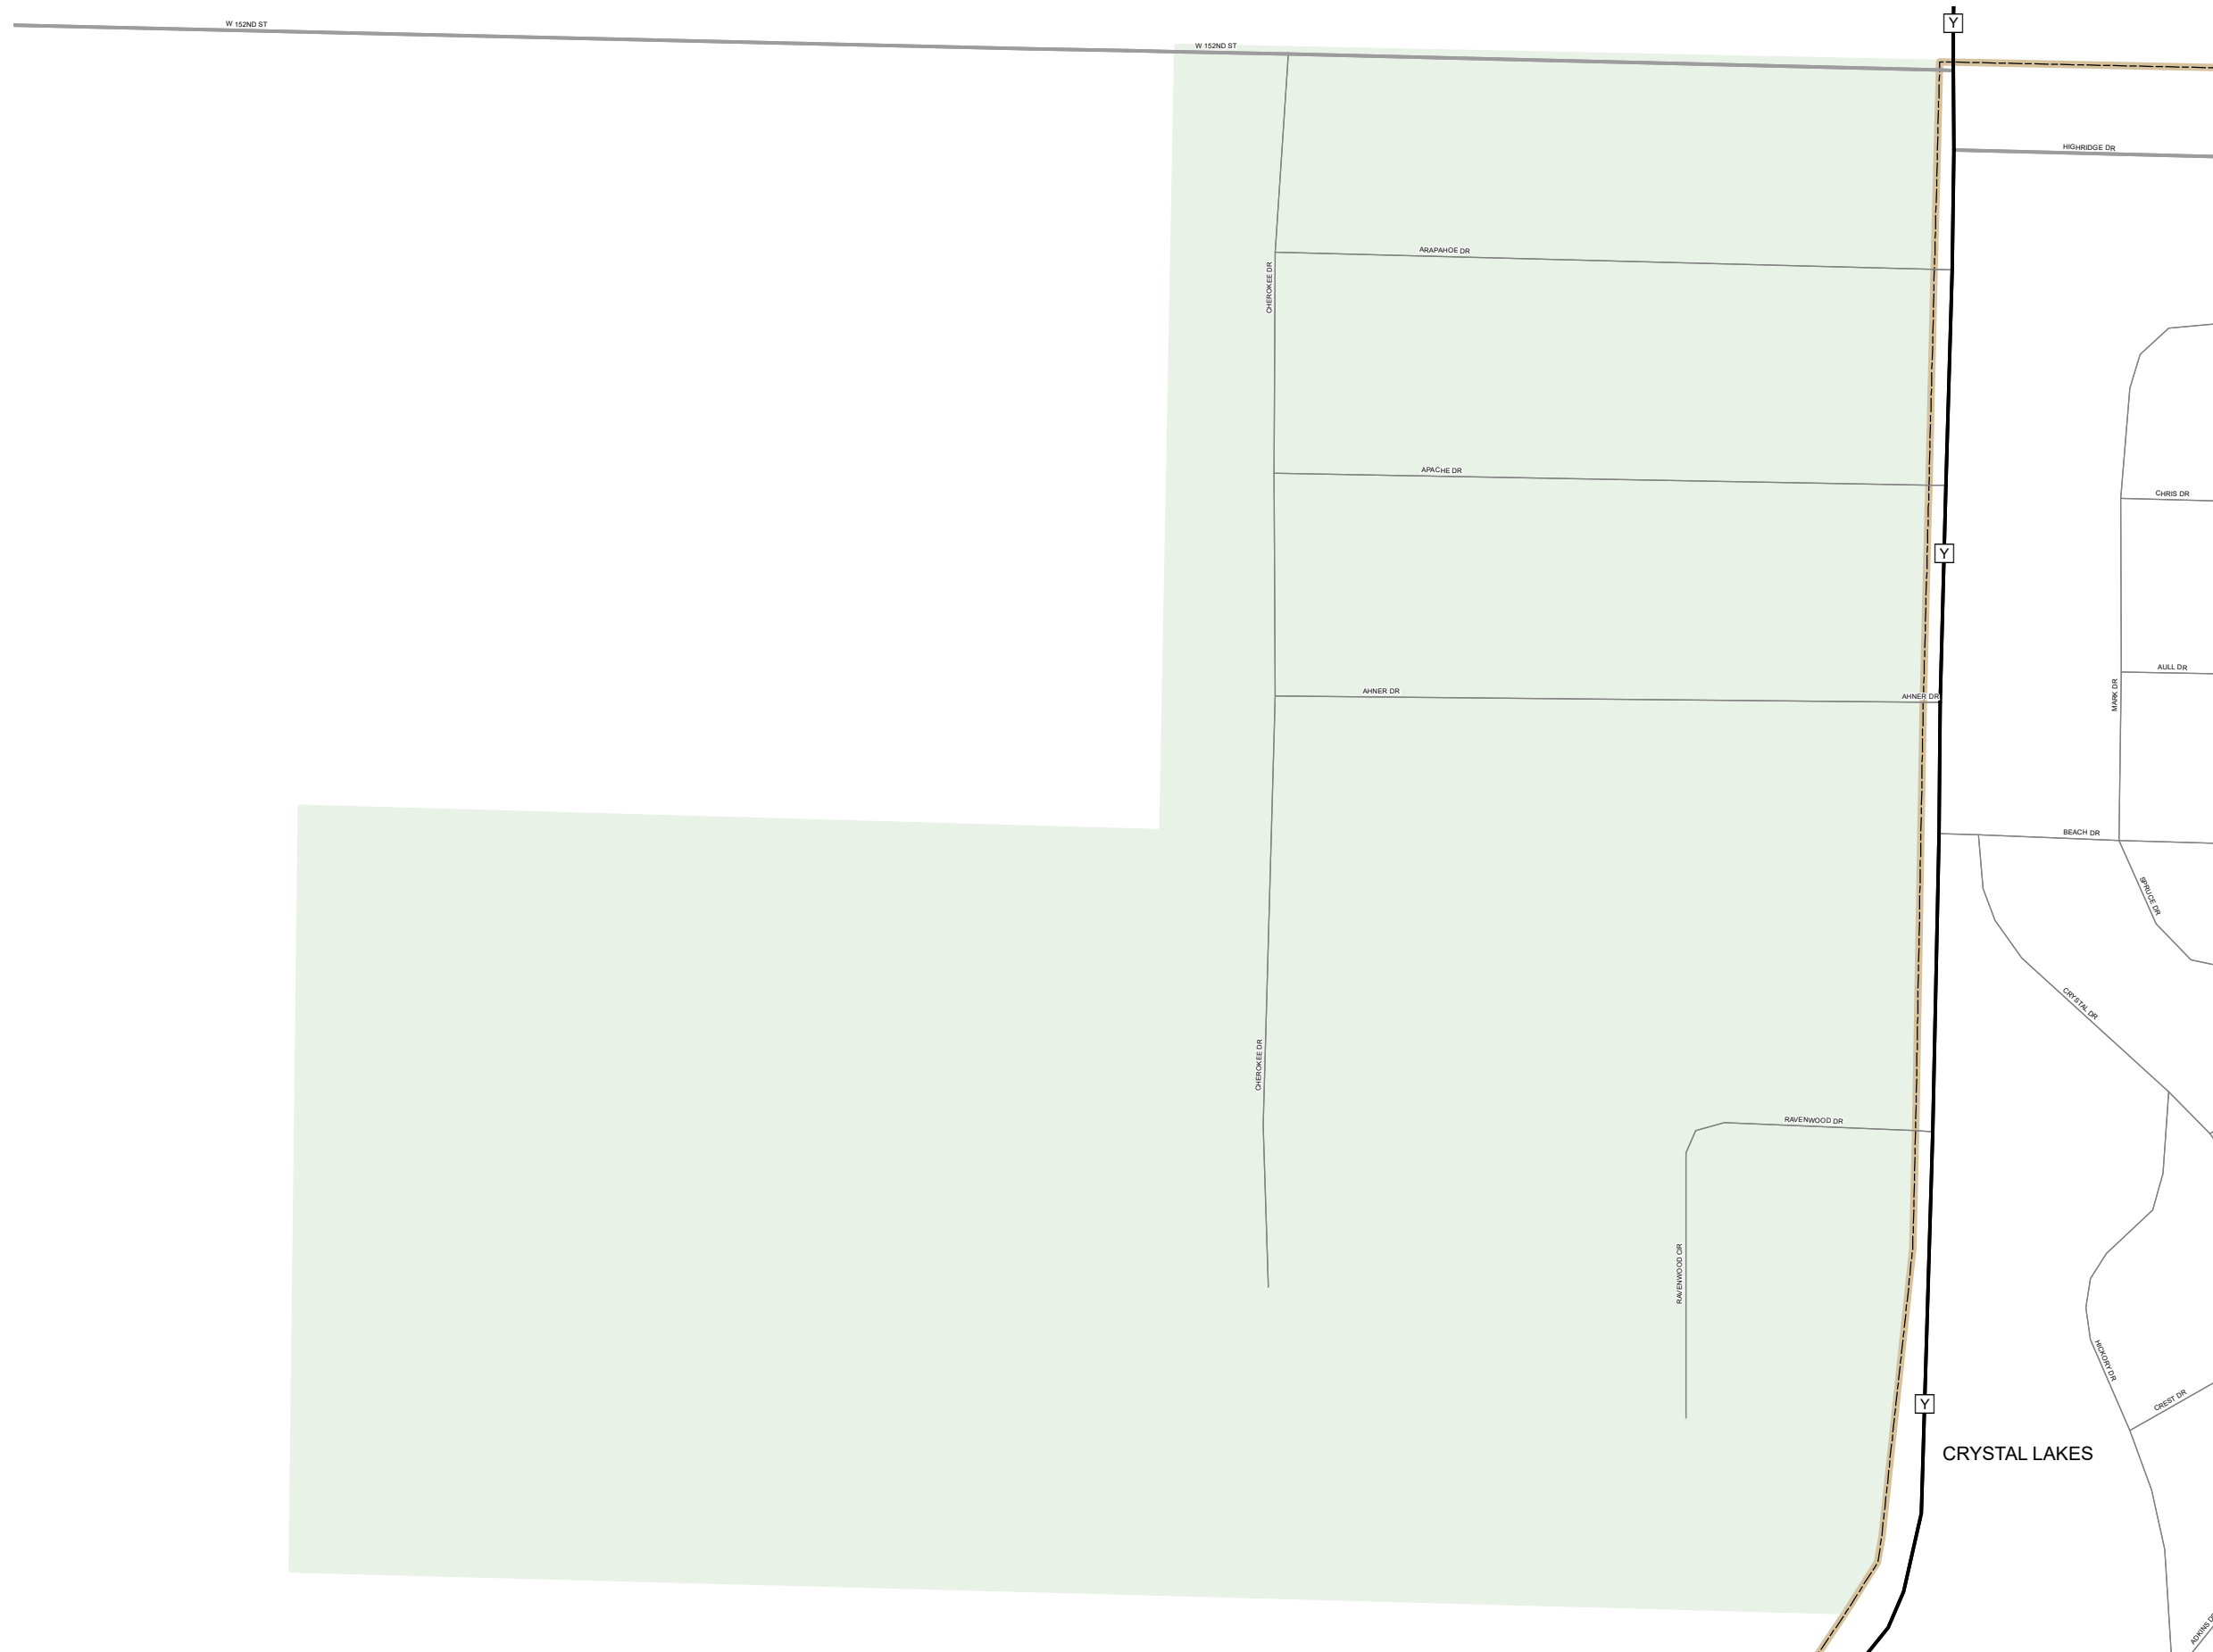

HOMESTEAD

RAY COUNTY

MISSOURI

KANSAS CITY DISTRICT

2021

Legend

- Interstate
- Interstate Loop
- US Route
- Business Route
- Missouri Route
- Letter Route
- County Road
- Railroad
- City Street
- Other Routes
- River or Stream
- Lake or Large River
- City Limits
- Surrounding City Limits
- County Boundary
- Metrolink Lines
- Fire Department
- Local Law Enforcement
- MSHP Office
- Missouri State Capitol
- County Courthouse
- Hospitals
- MoDOT Office
- MoDOT Maintenance Building
- Cemeteries
- Public Airports
- Amtrak Stations
- Metrolink Stations