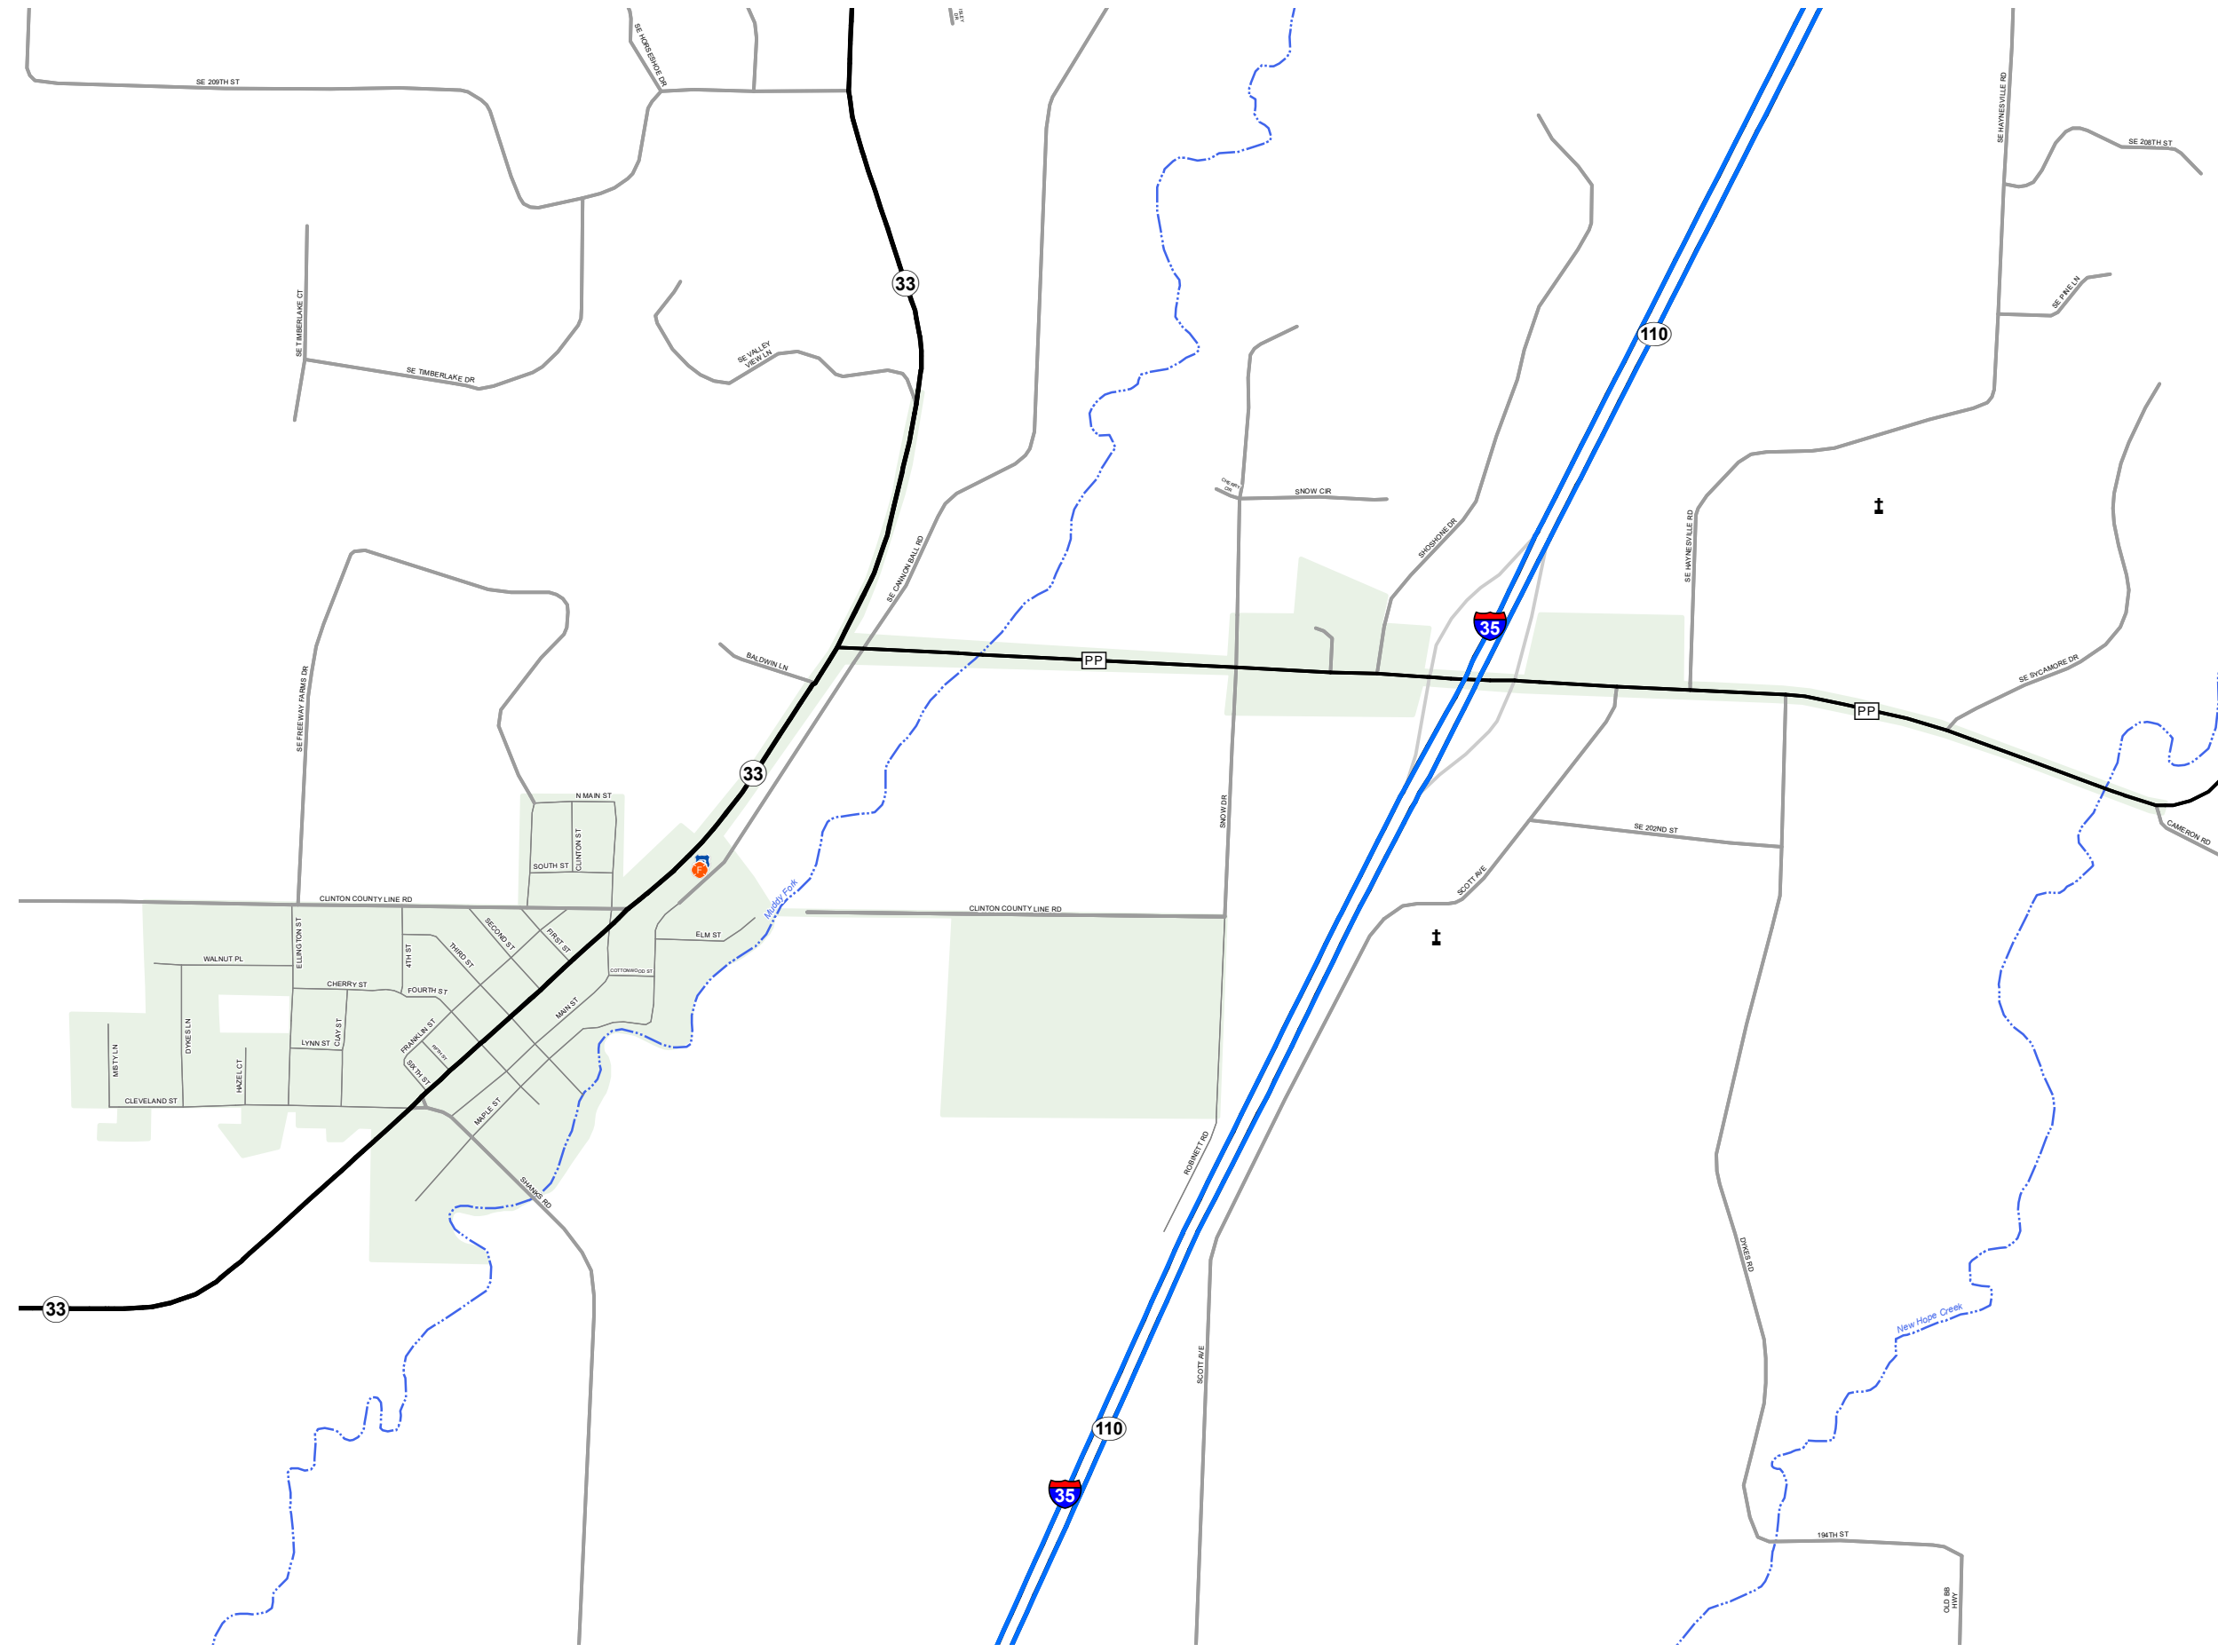

HOLT

CLAY COUNTY

MISSOURI

KANSAS CITY DISTRICT

2021

- Legend**
- Interstate
 - Interstate Loop
 - US Route
 - Business Route
 - Missouri Route
 - Letter Route
 - County Road
 - Railroad
 - City Street
 - Other Routes
 - River or Stream
 - Lake or Large River
 - City Limits
 - Surrounding City Limits
 - County Boundary
 - Metrolink Lines
 - Fire Department
 - Local Law Enforcement
 - MSHP Office
 - ★ Missouri State Capitol
 - ⚖ County Courthouse
 - ⚖ Hospitals
 - MoDOT Office
 - MoDOT Maintenance Building
 - ‡ Cemeteries
 - ✈ Public Airports
 - ⚖ Amtrak Stations
 - Metrolink Stations