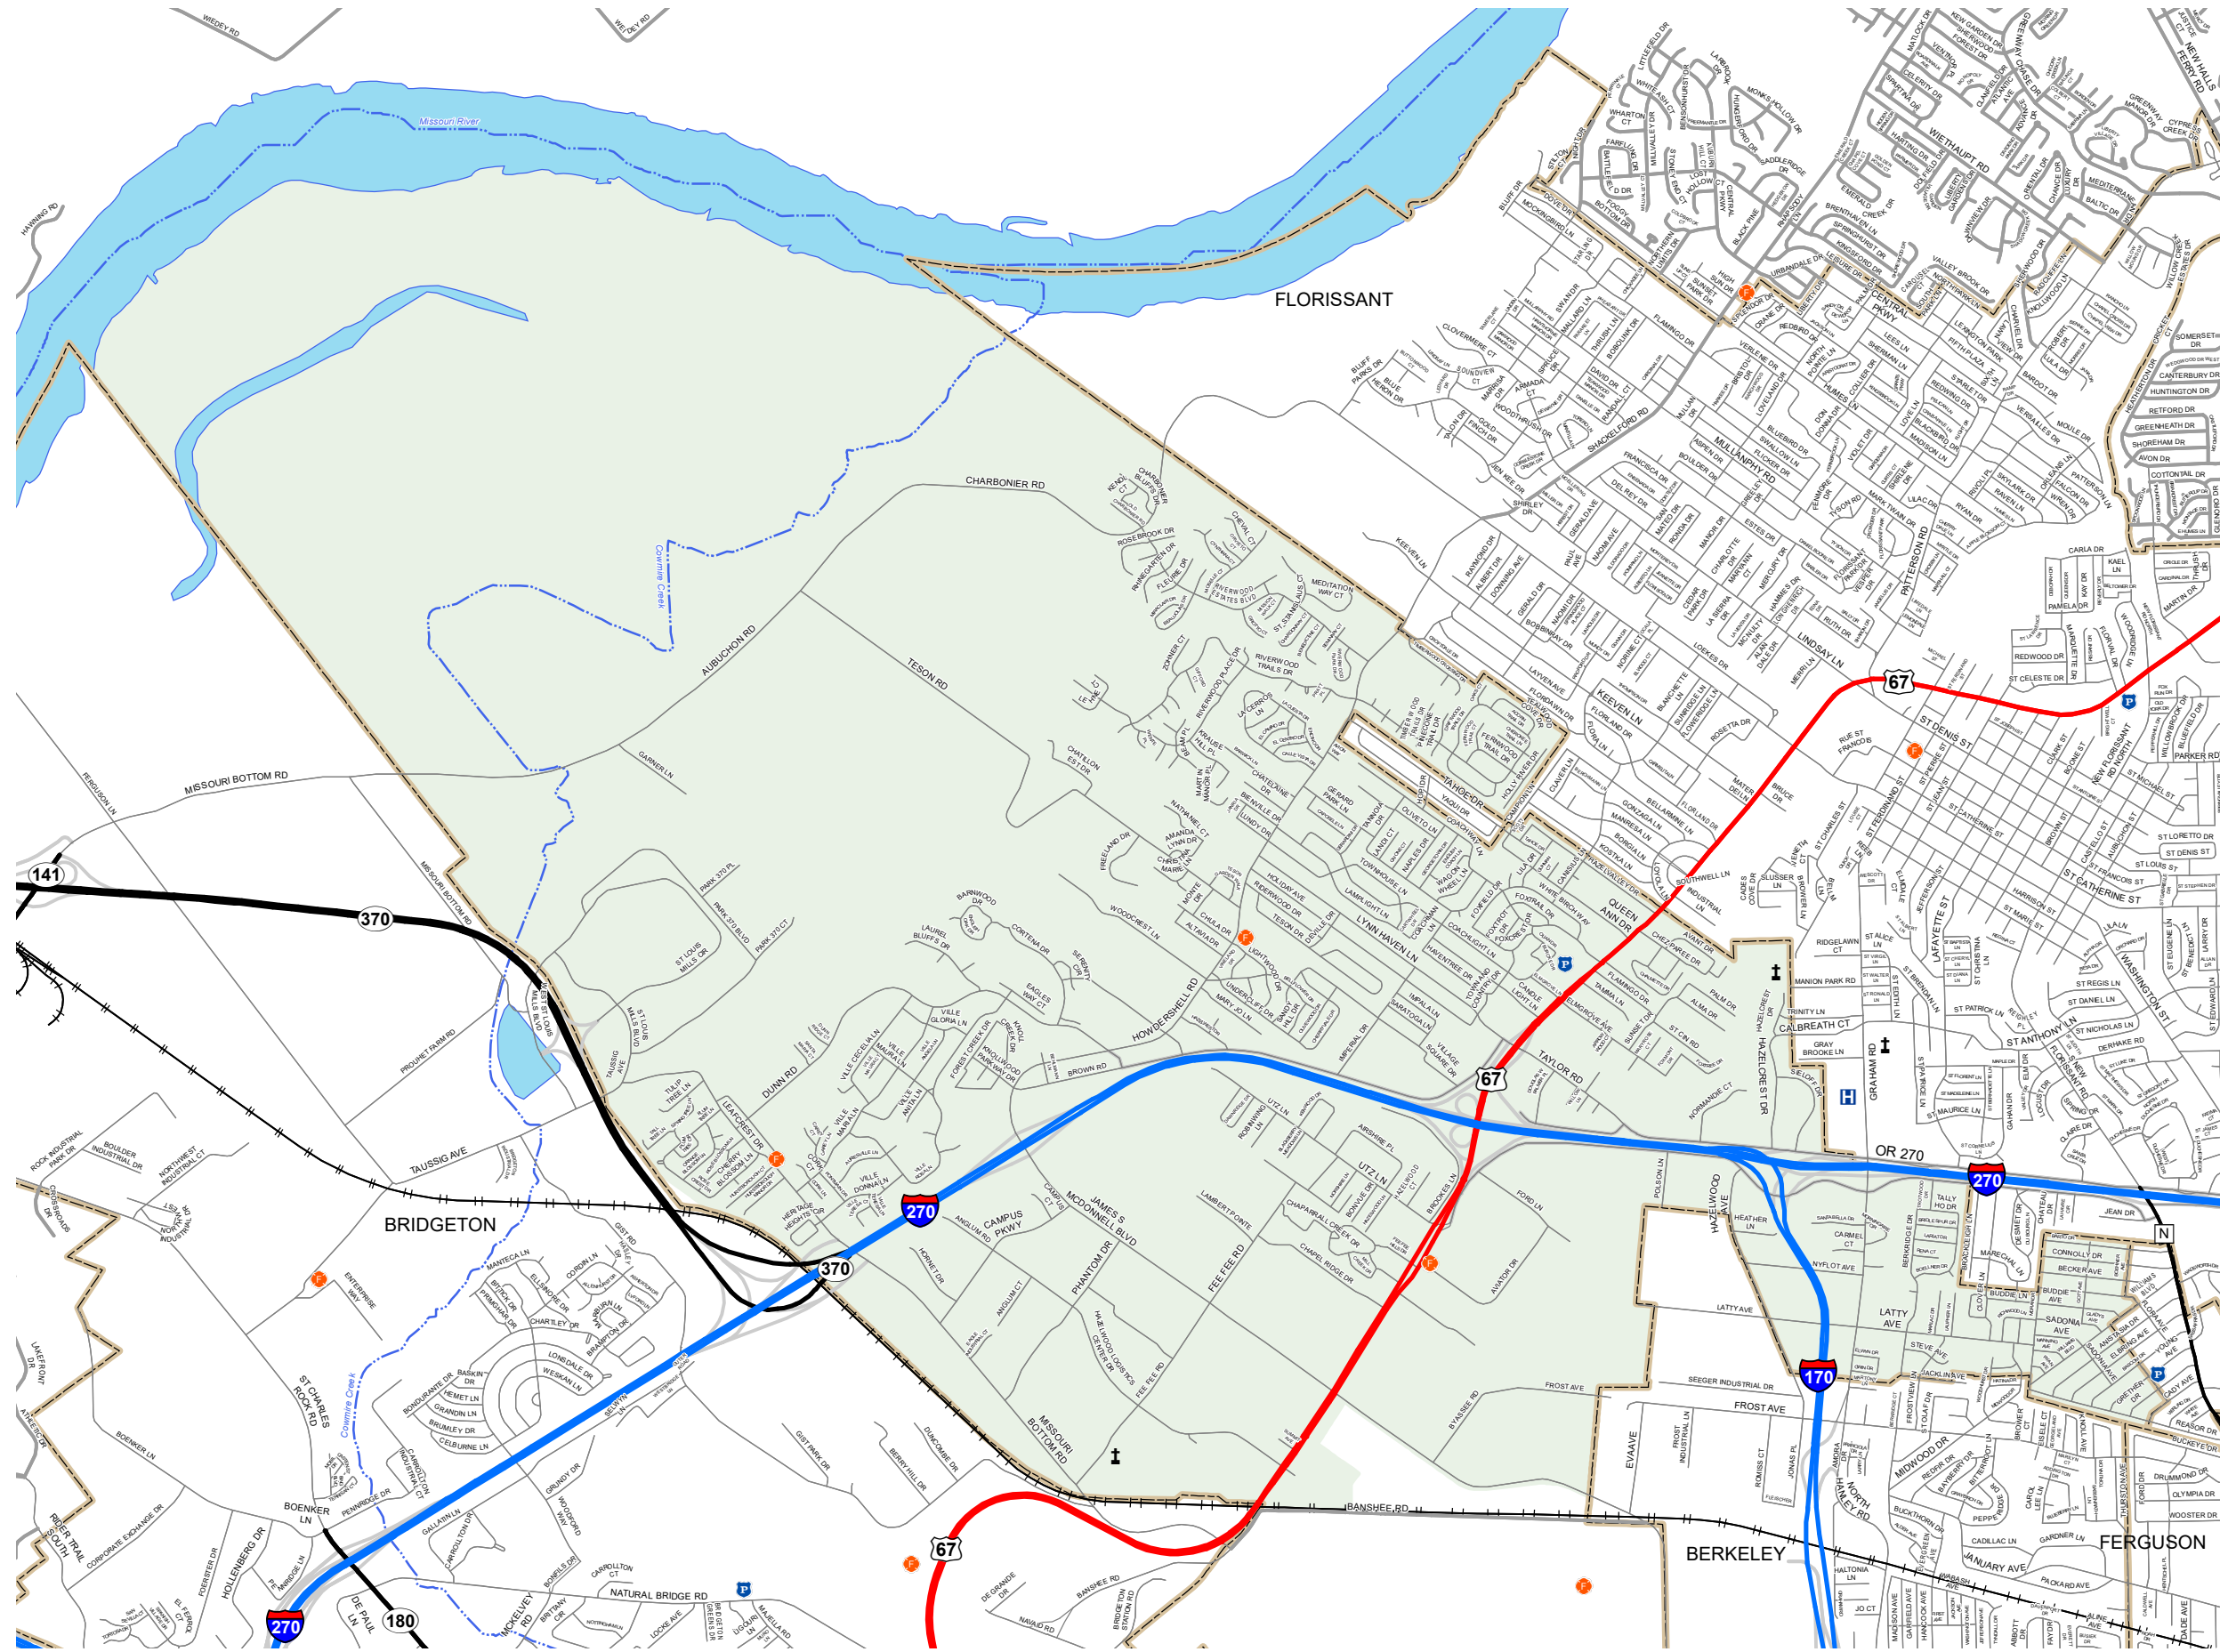

# HAZELWOOD

ST. LOUIS COUNTY

MISSOURI

ST. LOUIS DISTRICT

2021

- Legend**
- Interstate
  - Interstate Loop
  - US Route
  - Business Route
  - Missouri Route
  - Letter Route
  - County Road
  - Railroad
  - City Street
  - Other Routes
  - River or Stream
  - Lake or Large River
  - City Limits
  - Surrounding City Limits
  - County Boundary
  - Metrolink Lines
  - Fire Department
  - Local Law Enforcement
  - MSHP Office
  - Missouri State Capitol
  - County Courthouse
  - Hospitals
  - MoDOT Office
  - MoDOT Maintenance Building
  - Cemeteries
  - Public Airports
  - Amtrak Stations
  - Metrolink Stations