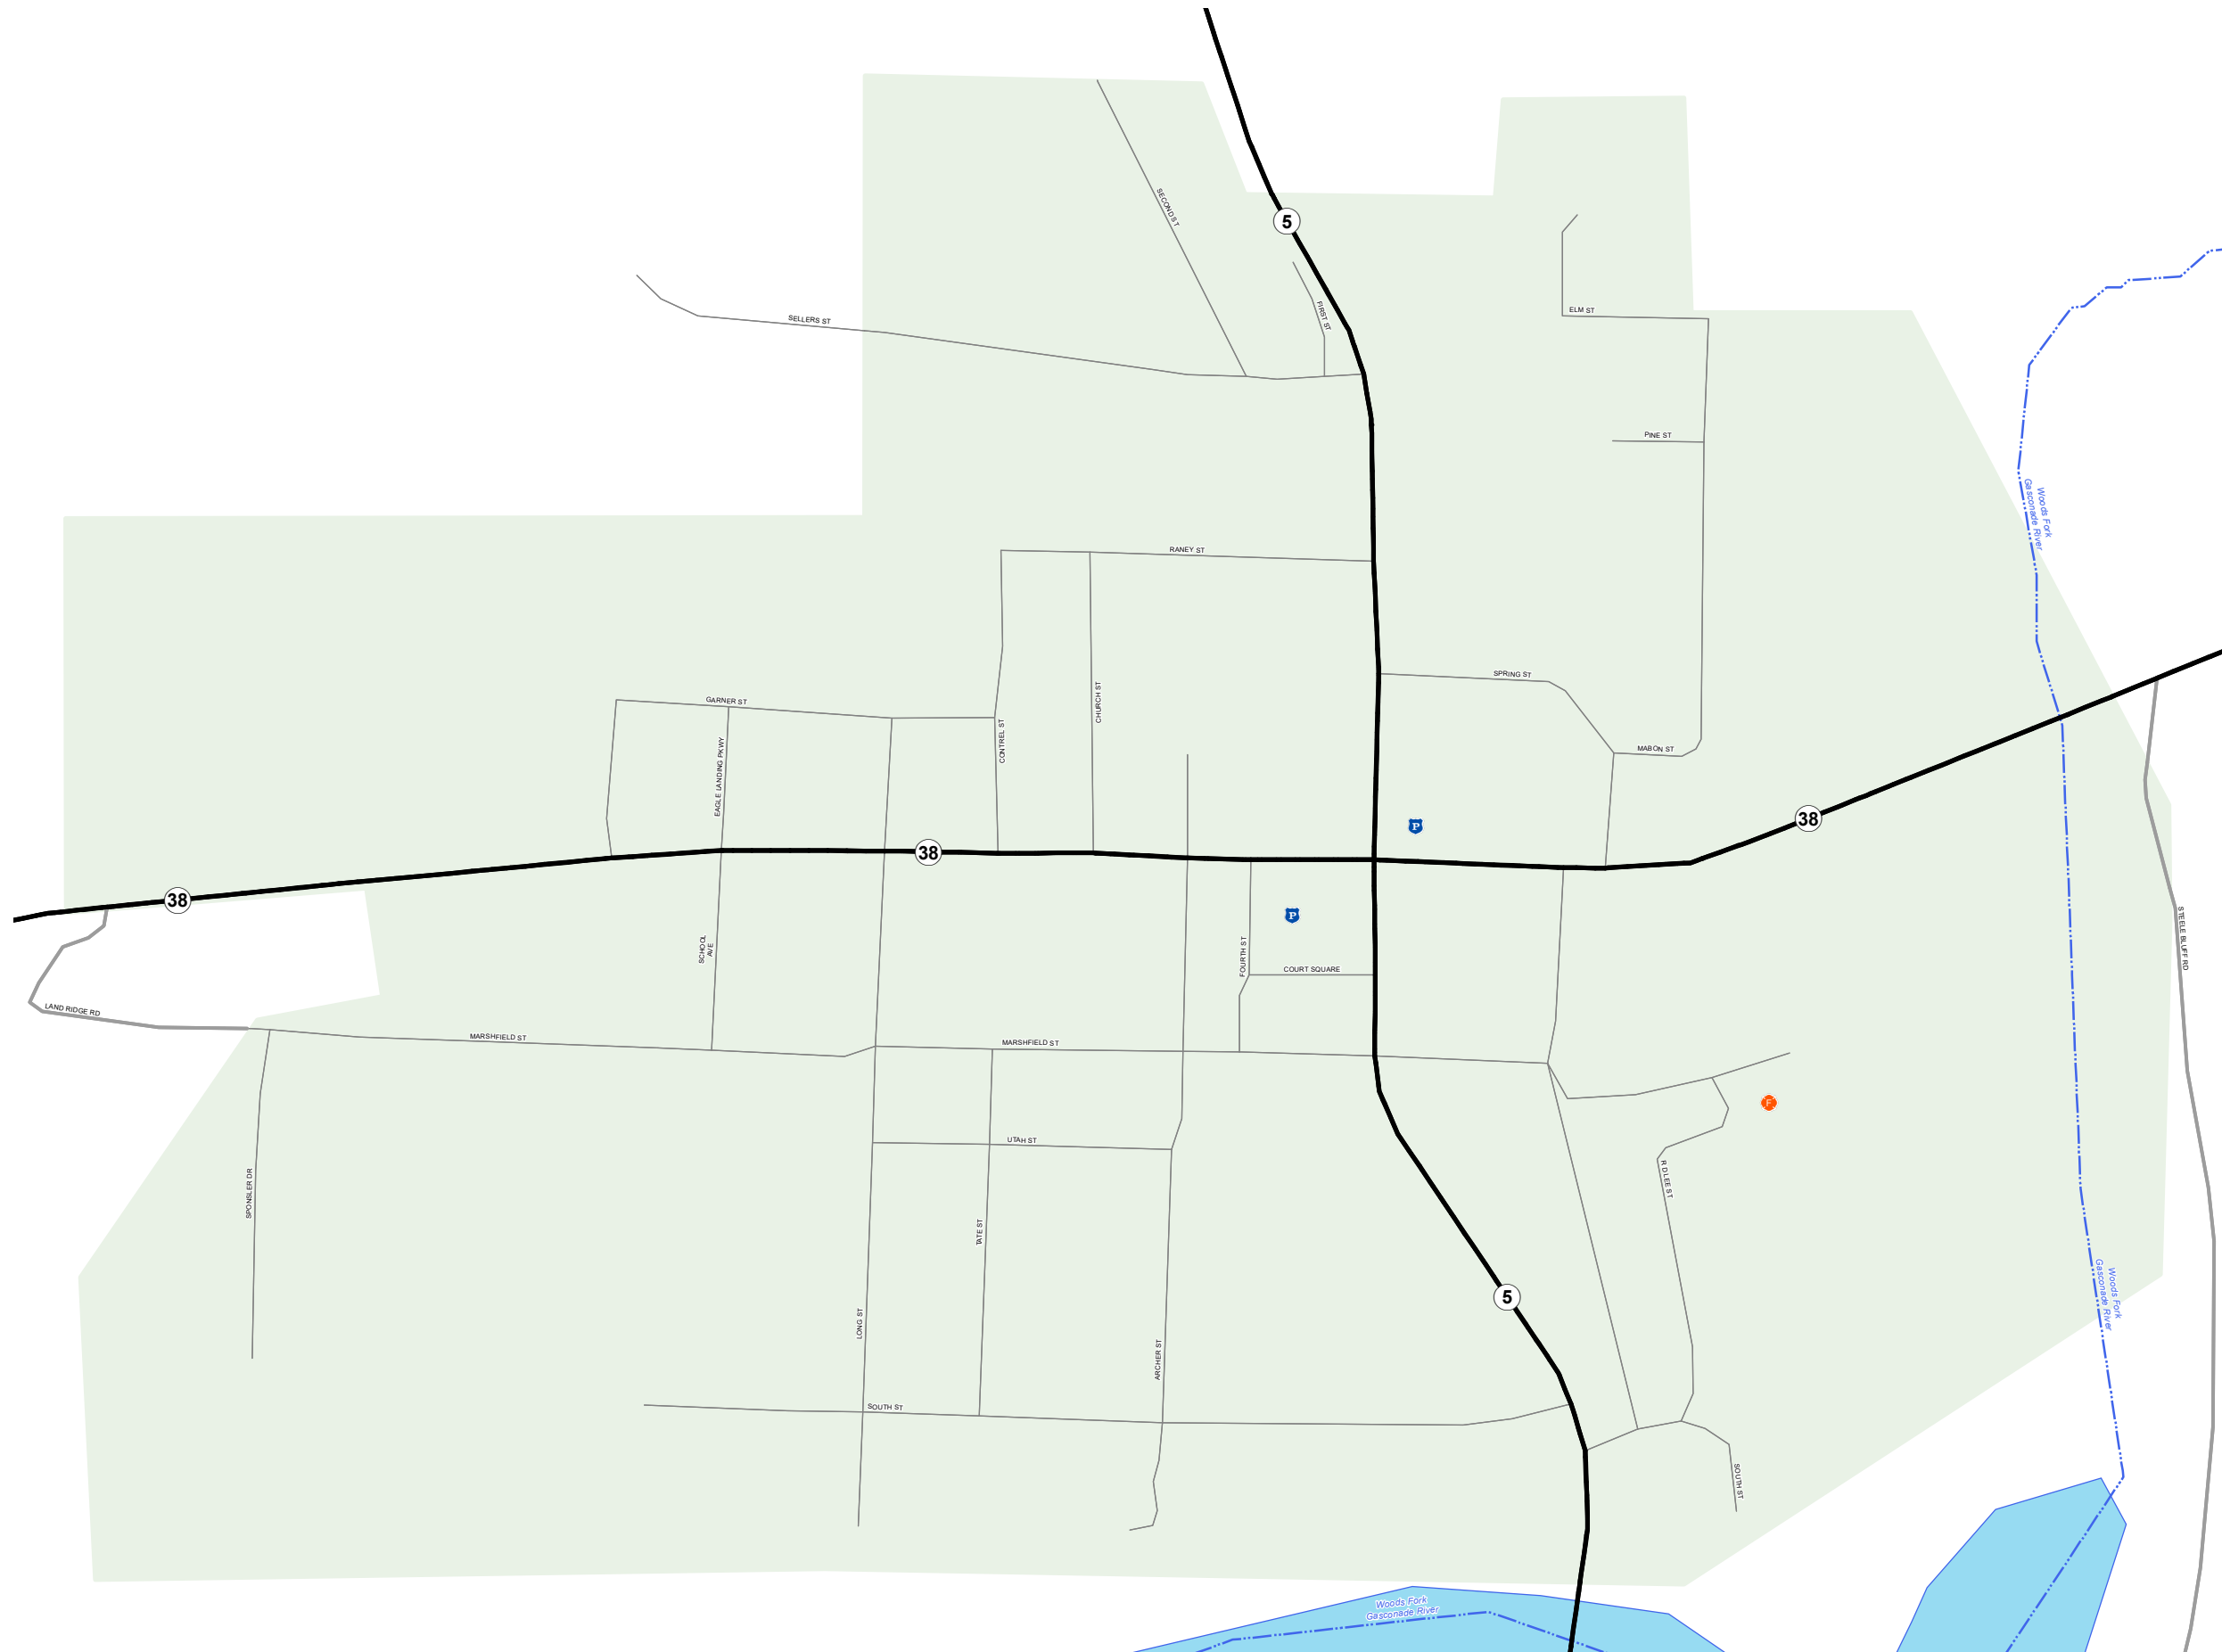

HARTVILLE

WRIGHT COUNTY

MISSOURI

SOUTHEAST DISTRICT

2021

Legend

- Interstate
- Interstate Loop
- US Route
- Business Route
- Missouri Route
- Letter Route
- County Road
- Railroad
- City Street
- Other Routes
- River or Stream
- Lake or Large River
- City Limits
- Surrounding City Limits
- County Boundary
- Metrolink Lines
- Fire Department
- Local Law Enforcement
- MSHP Office
- ★ Missouri State Capitol
- ⊕ County Courthouse
- ⊕ Hospitals
- MoDOT Office
- MoDOT Maintenance Building
- ‡ Cemeteries
- ✈ Public Airports
- ⊕ Amtrak Stations
- Metrolink Stations