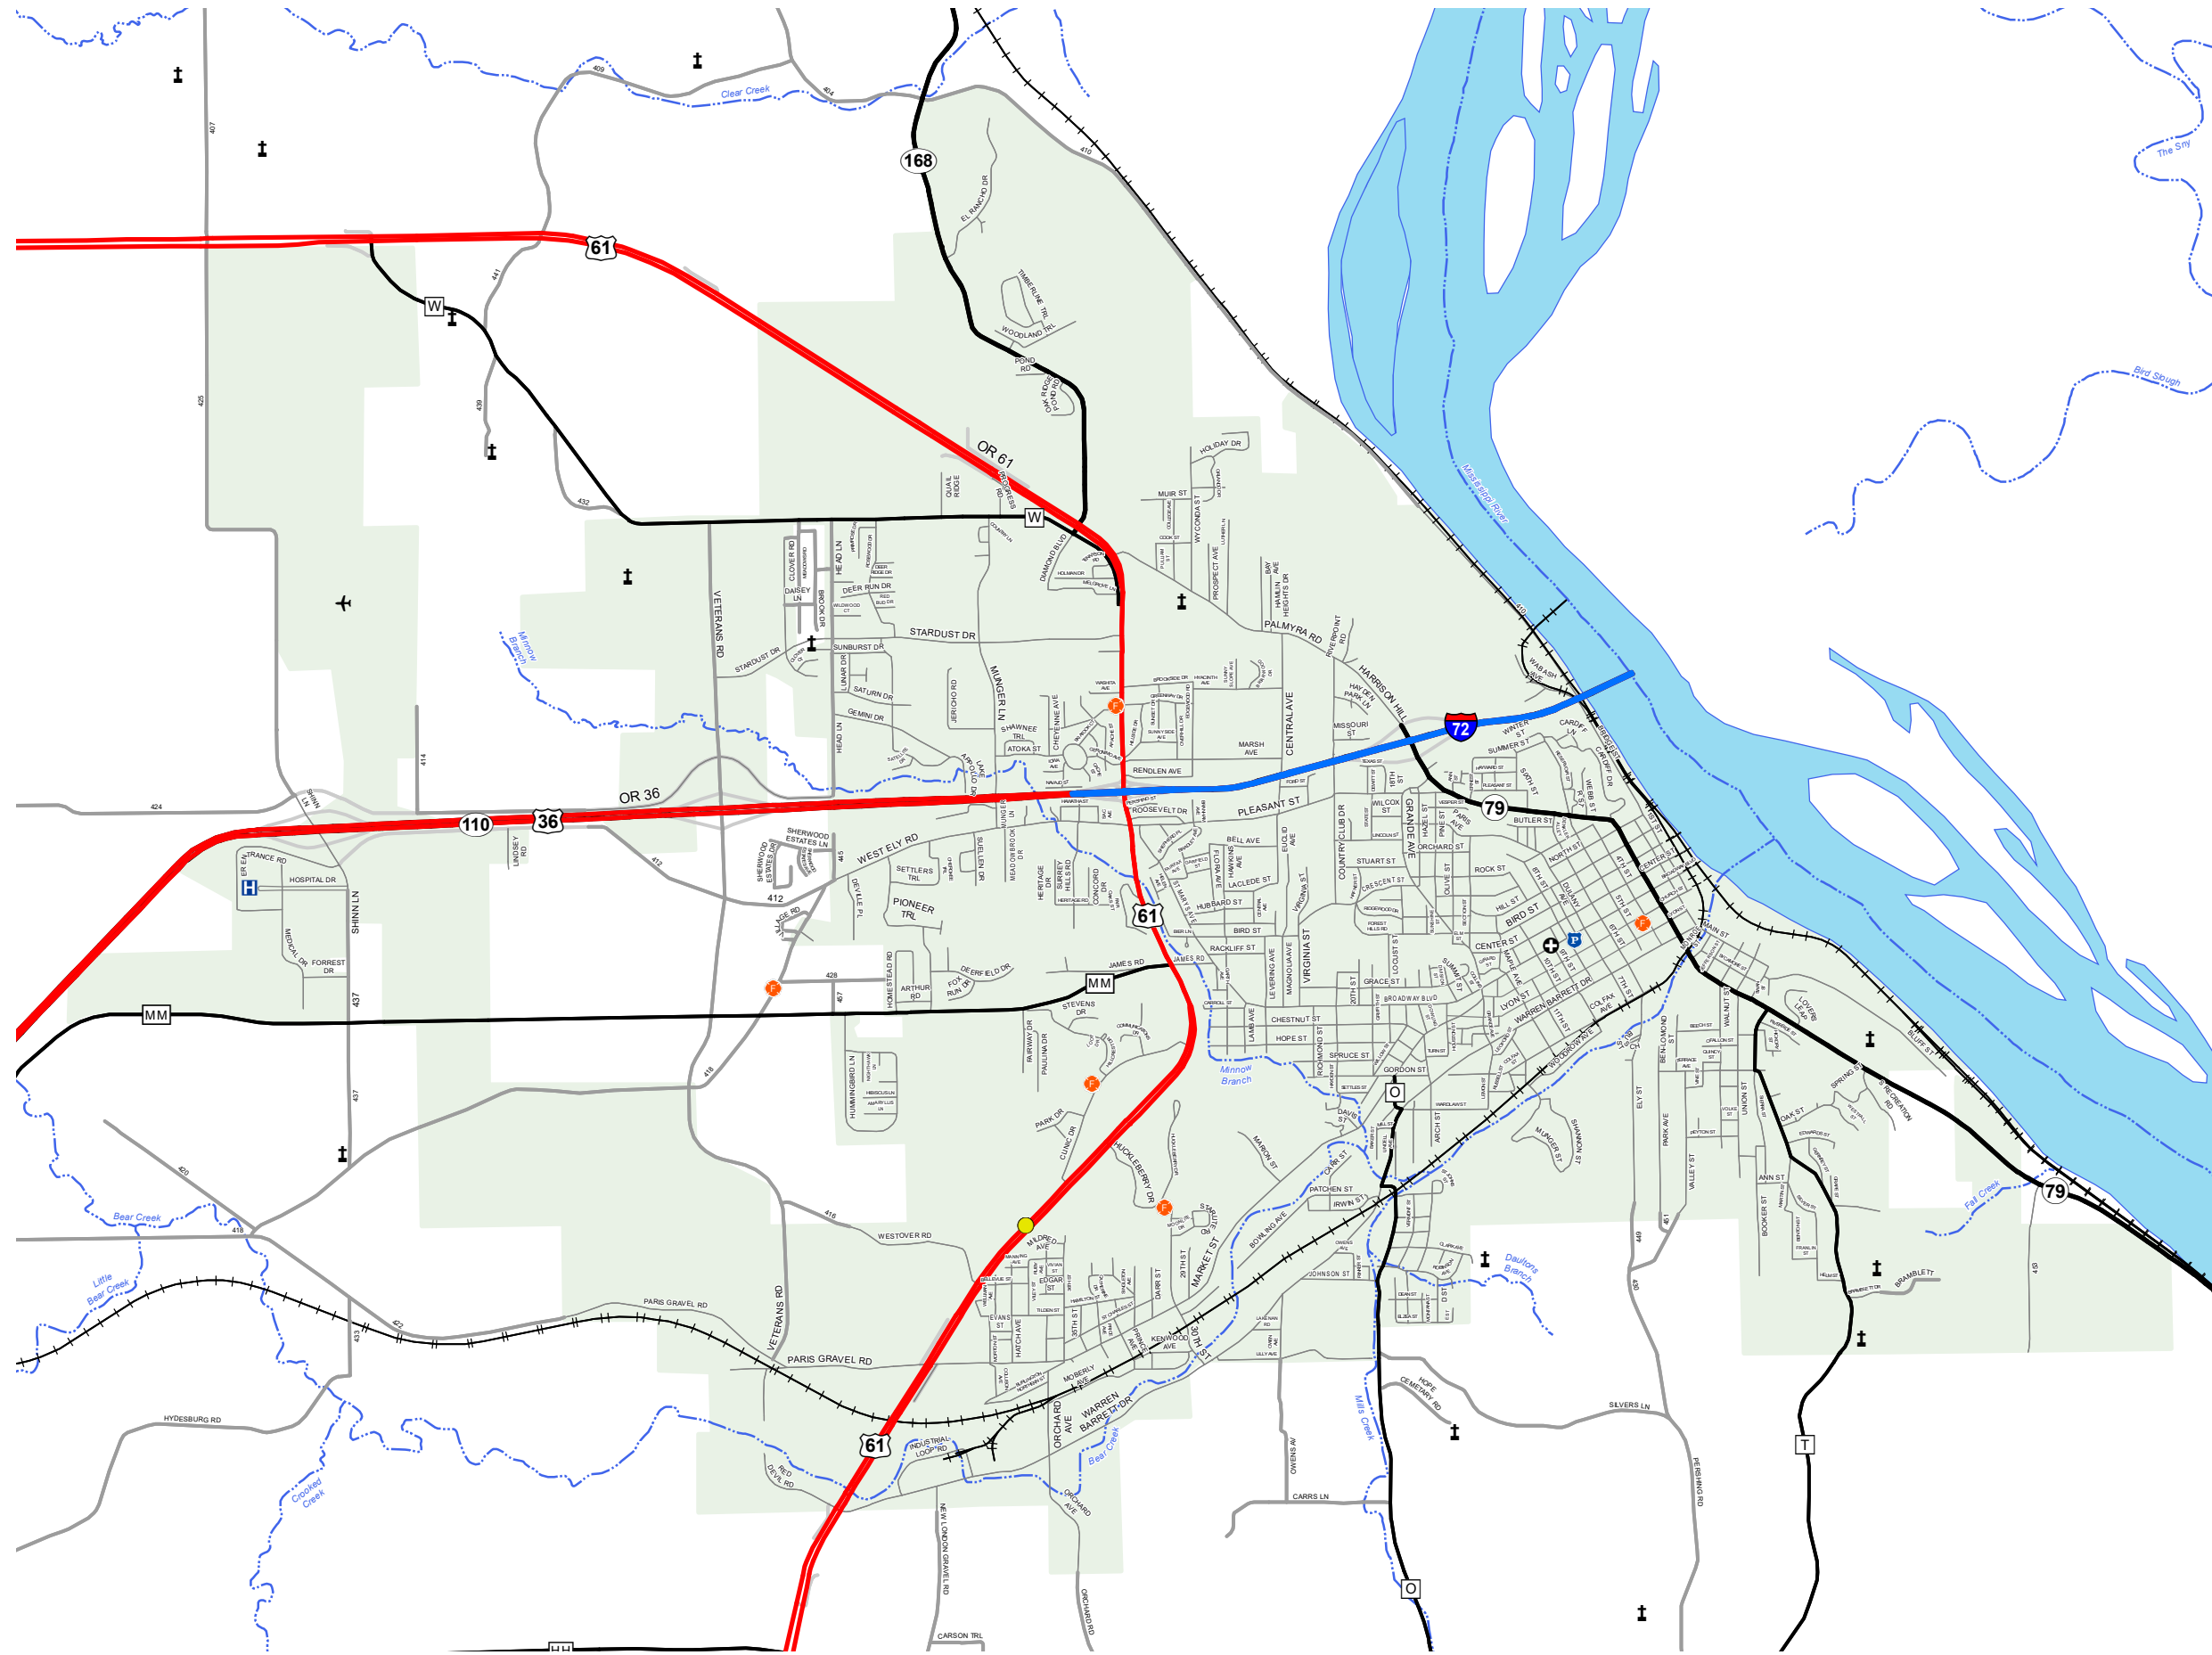

HANNIBAL

MARION COUNTY

MISSOURI

NORTHEAST DISTRICT

2021

Legend

- Interstate
- Interstate Loop
- US Route
- Business Route
- Missouri Route
- Letter Route
- County Road
- Railroad
- City Street
- Other Routes
- River or Stream
- Lake or Large River
- City Limits
- Surrounding City Limits
- County Boundary
- Metrolink Lines
- Fire Department
- Local Law Enforcement
- MSHP Office
- ★ Missouri State Capitol
- County Courthouse
- Hospitals
- MoDOT Office
- MoDOT Maintenance Building
- † Cemeteries
- ✈ Public Airports
- Amtrak Stations
- Metrolink Stations