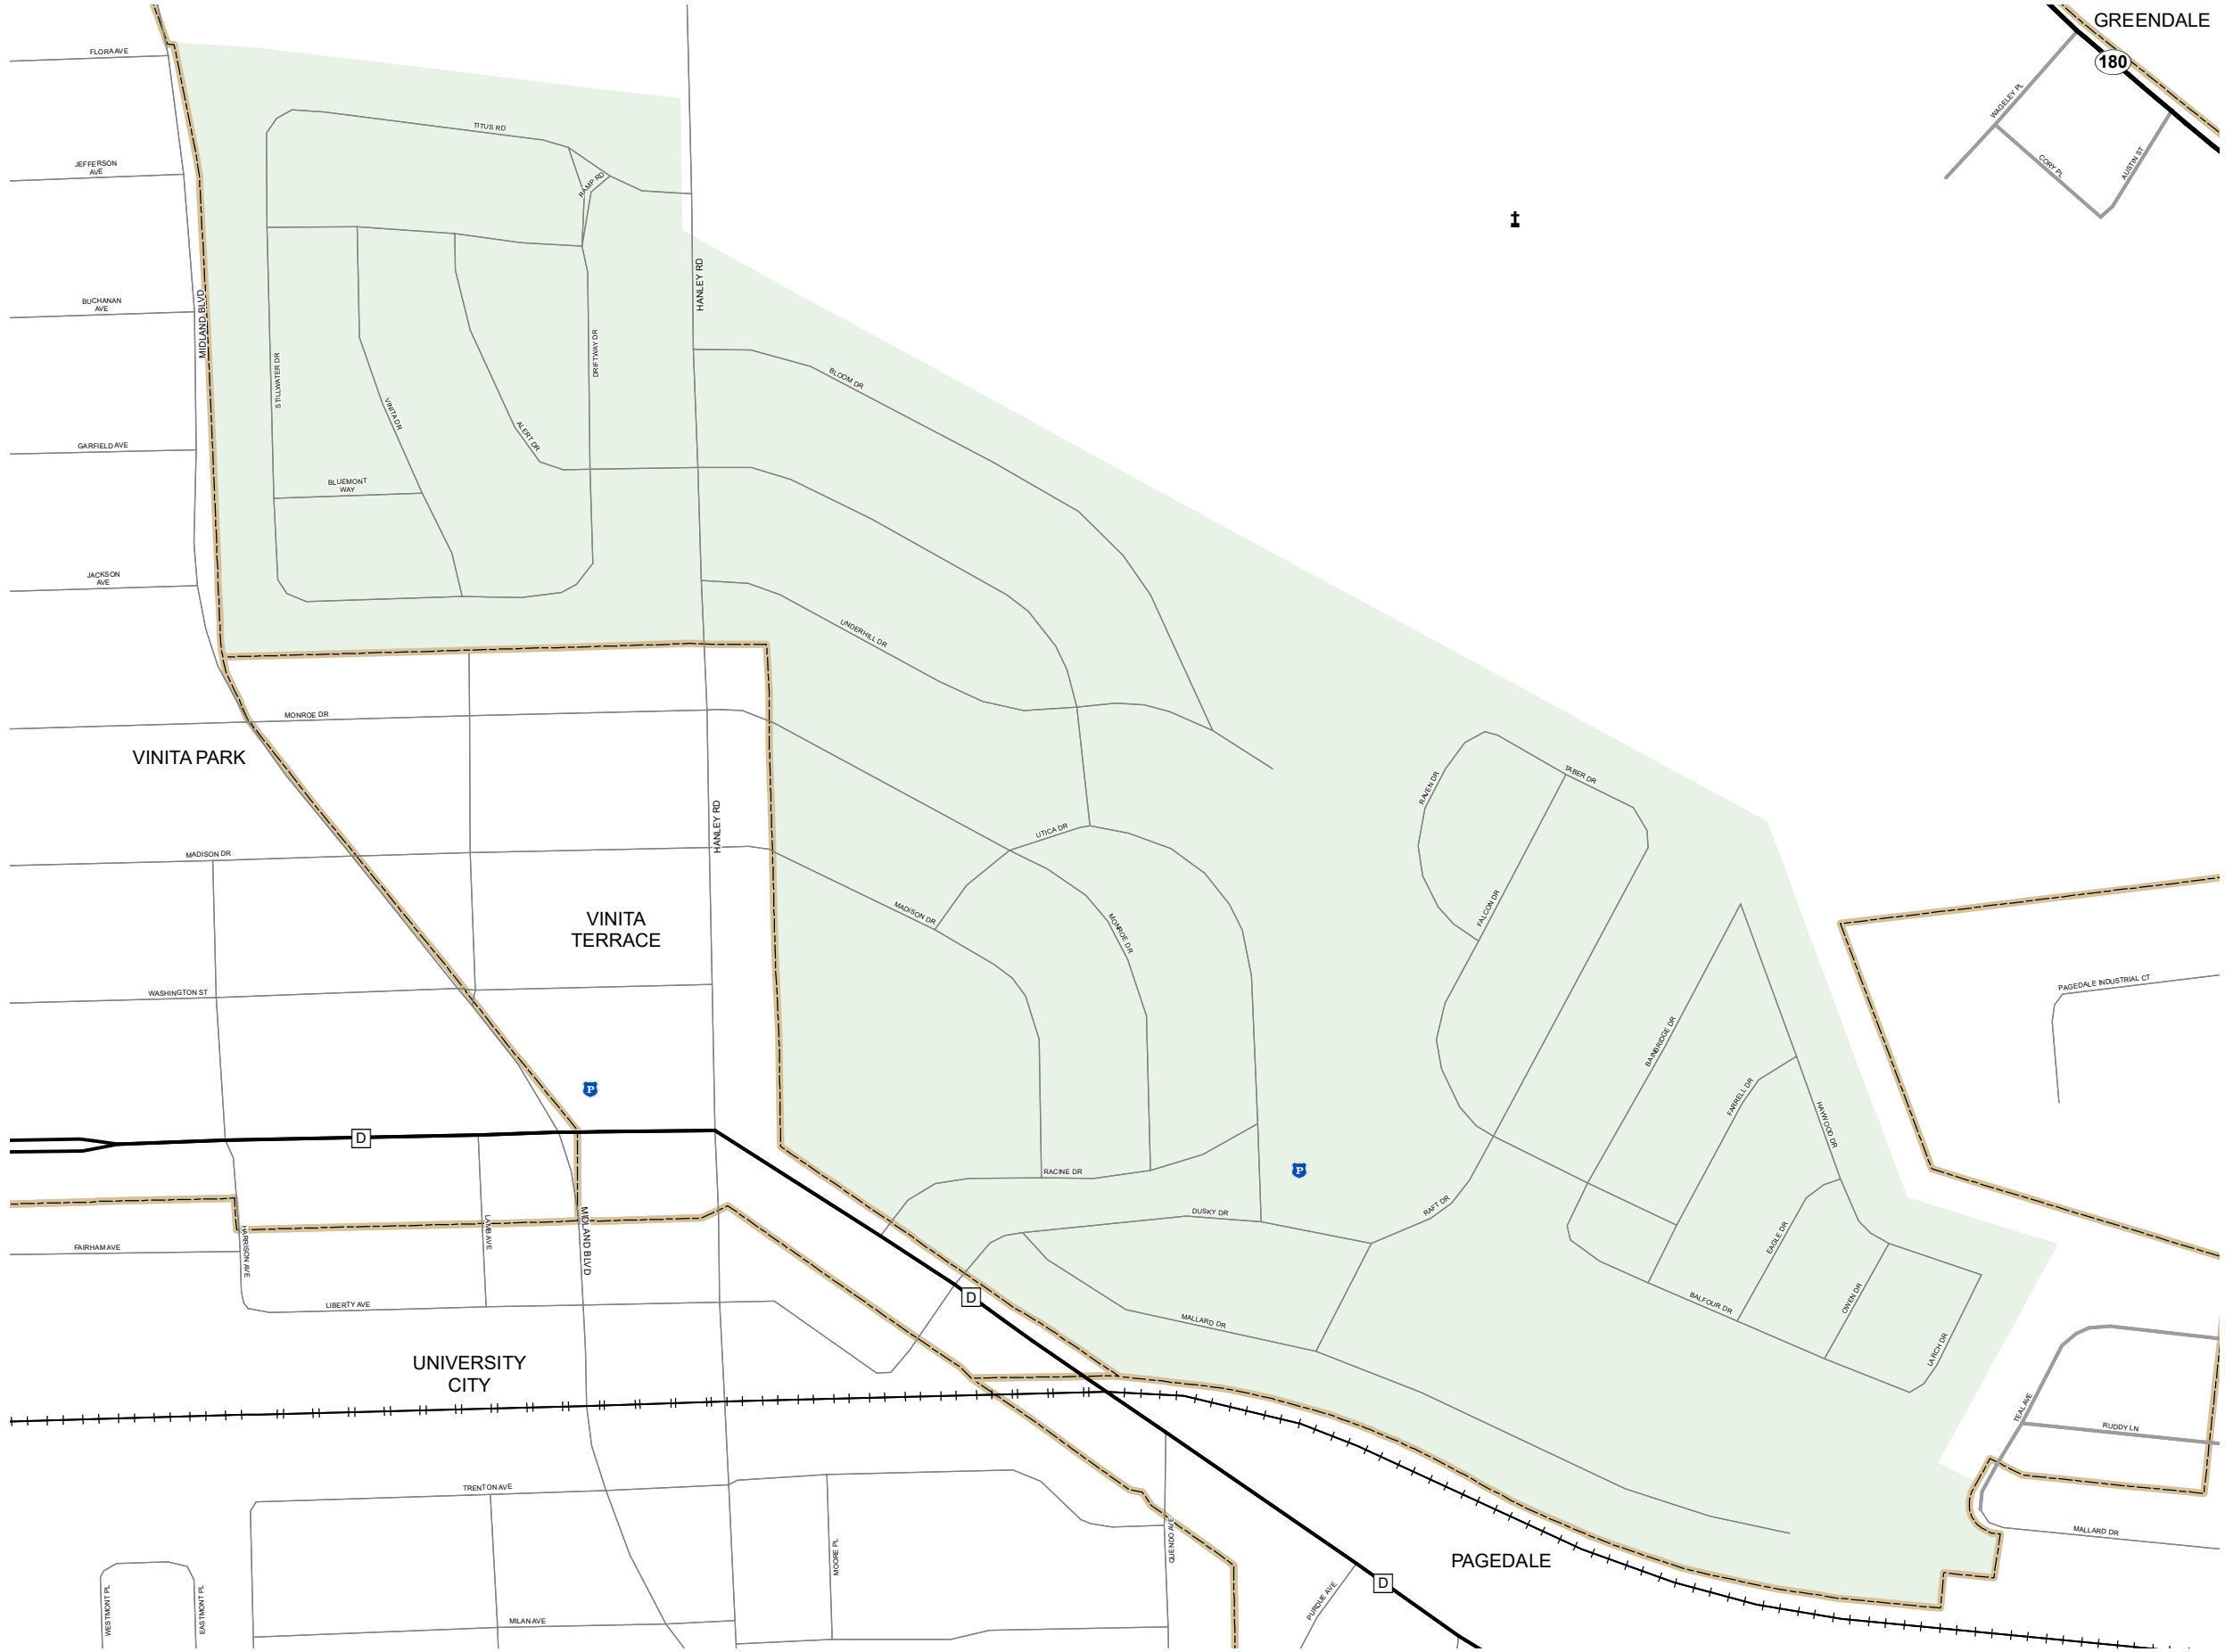

HANLEY HILLS

ST. LOUIS COUNTY

MISSOURI

ST. LOUIS DISTRICT

2021

Legend

- Interstate
- Interstate Loop
- US Route
- Business Route
- Missouri Route
- Letter Route
- County Road
- Railroad
- City Street
- Other Routes
- River or Stream
- Lake or Large River
- City Limits
- Surrounding City Limits
- County Boundary
- Metrolink Lines
- Fire Department
- Ⓜ Local Law Enforcement
- Ⓜ MSHP Office
- ★ Missouri State Capitol
- Ⓜ County Courthouse
- Ⓜ Hospitals
- MoDOT Office
- MoDOT Maintenance Building
- Ⓜ Cemeteries
- ✈ Public Airports
- Ⓜ Amtrak Stations
- Metrolink Stations