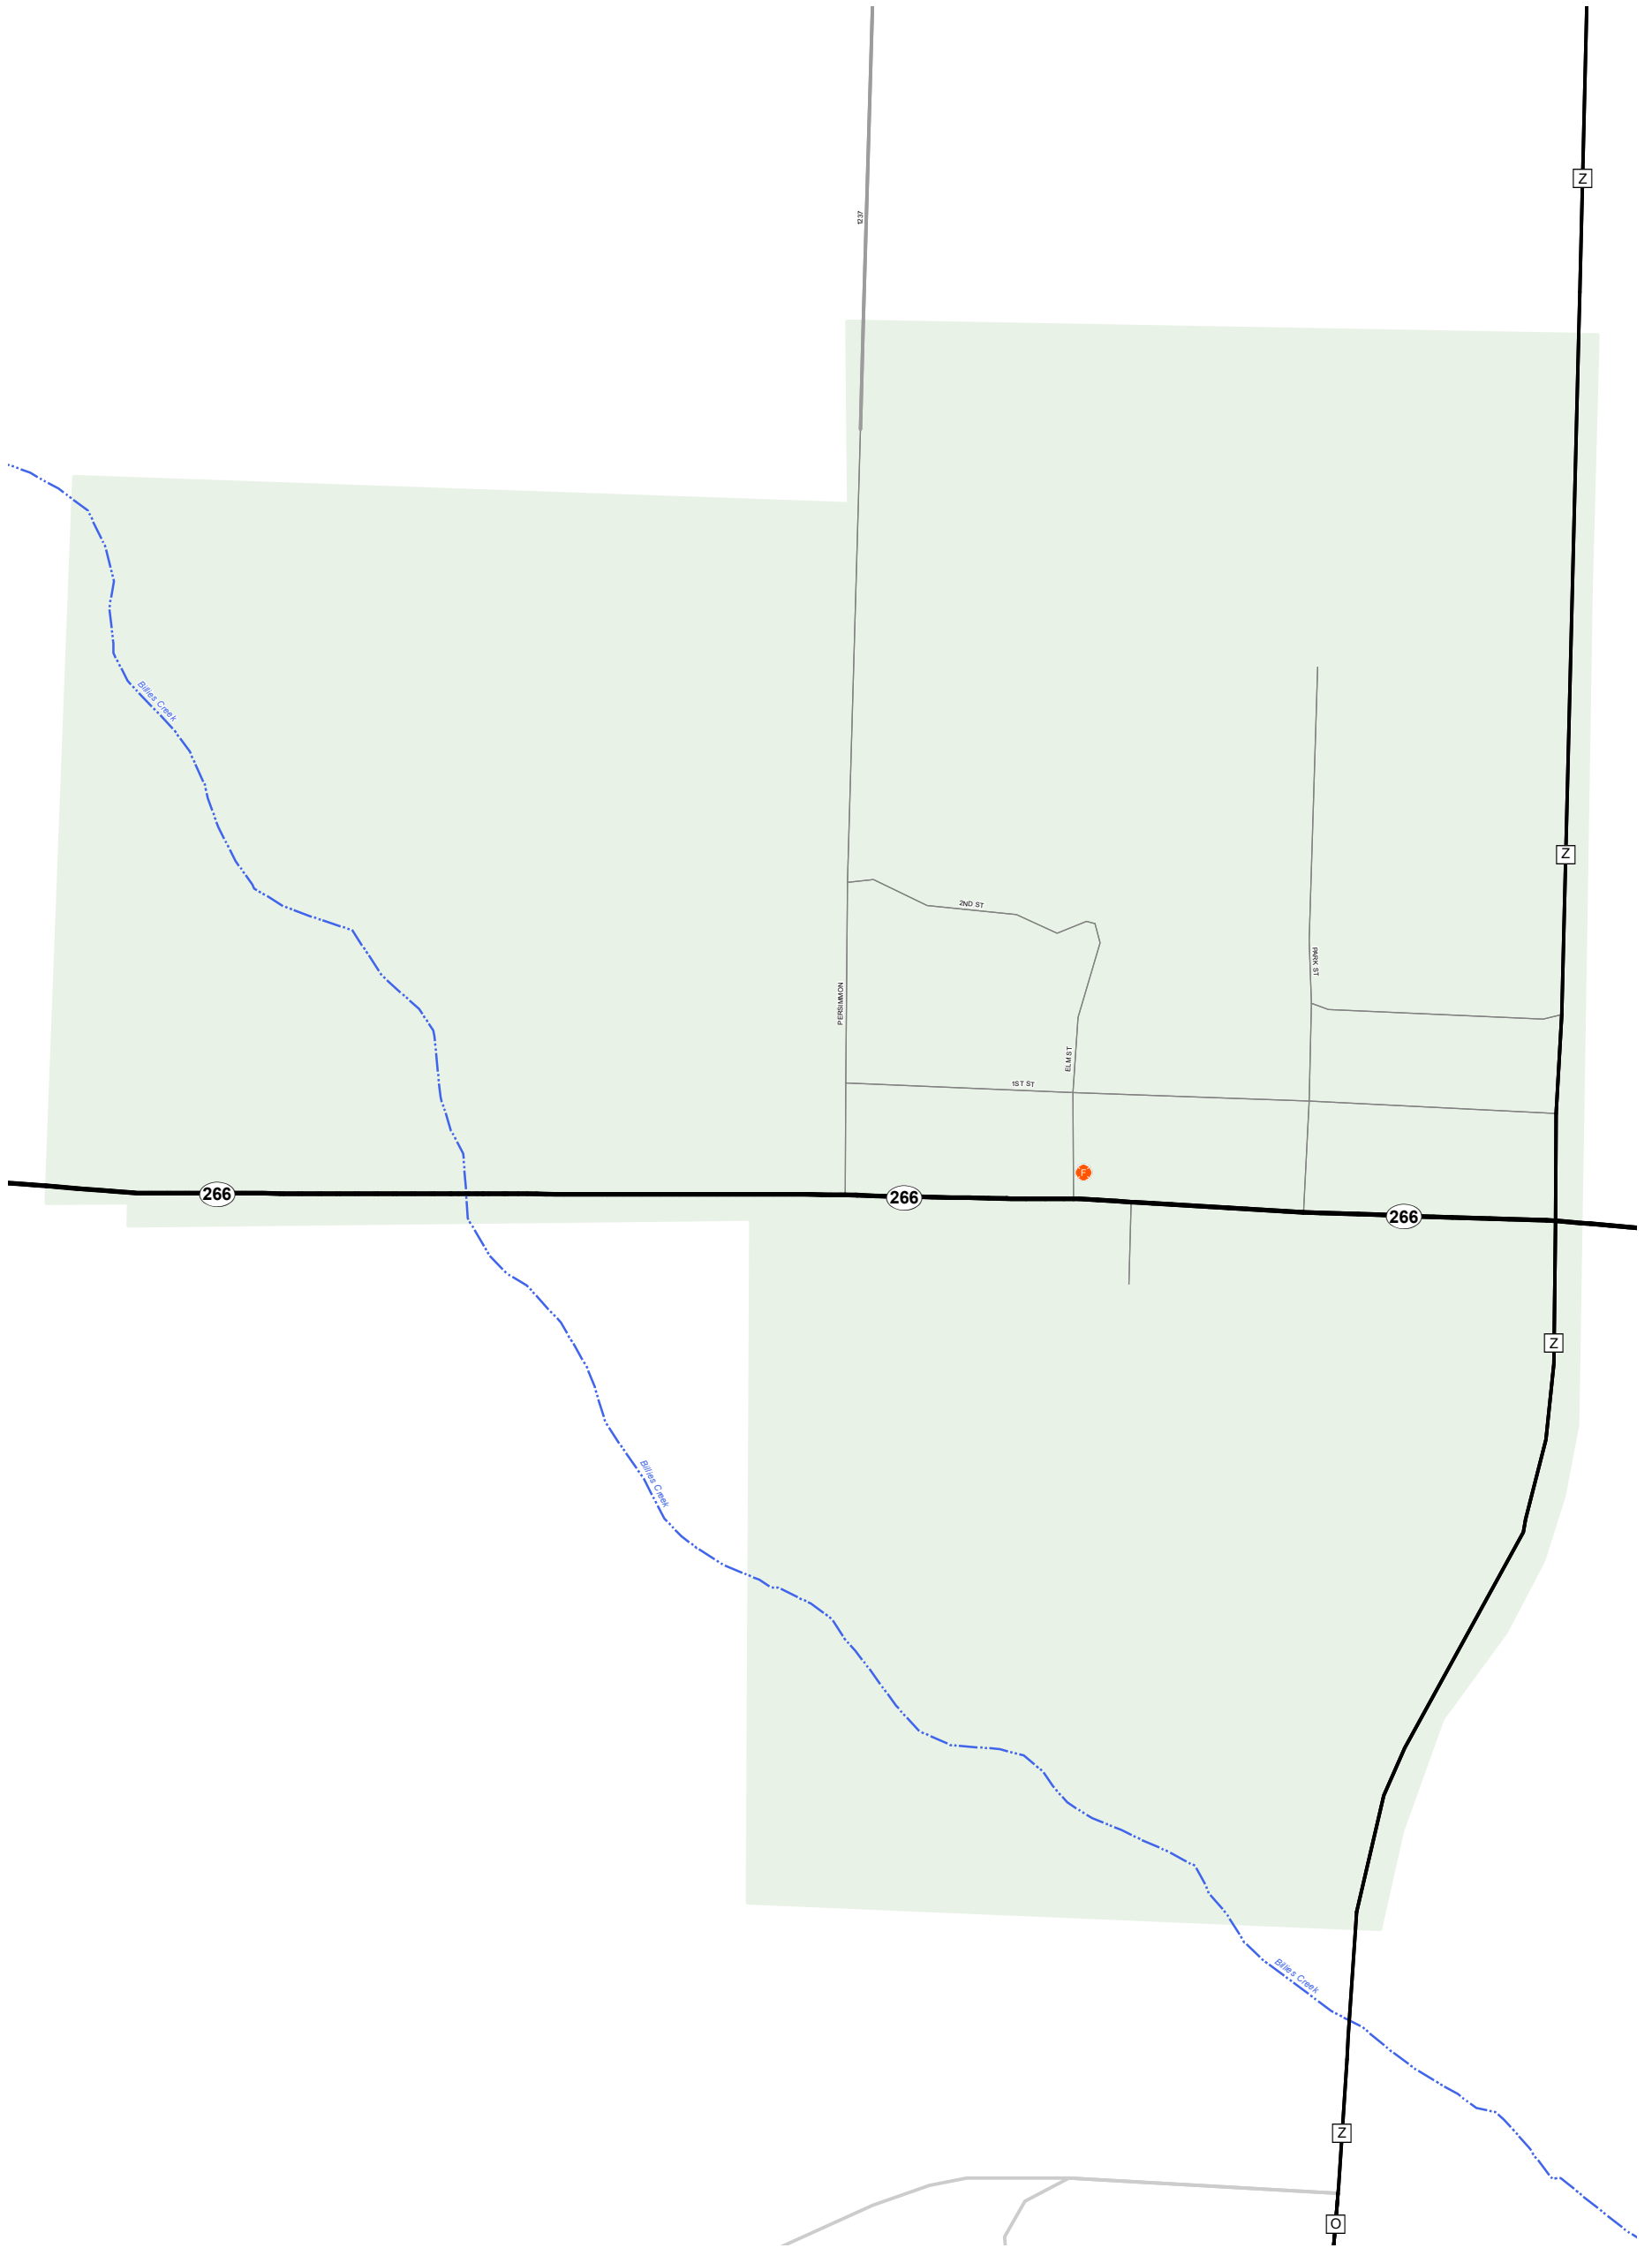

LAWRENCE COUNTY  
 MISSOURI  
 SOUTHWEST DISTRICT  
 2021

# HALLTOWN

**Legend**

- Interstate
- Interstate Loop
- US Route
- Business Route
- Missouri Route
- Letter Route
- County Road
- Railroad
- City Street
- Other Routes
- River or Stream
- Lake or Large River
- City Limits
- Surrounding City Limits
- County Boundary
- Metrolink Lines
- Fire Department
- P Local Law Enforcement
- P MSHP Office
- ★ Missouri State Capitol
- ⊕ County Courthouse
- H Hospitals
- MoDOT Office
- MoDOT Maintenance Building
- ⚰ Cemeteries
- ✈ Public Airports
- A Amtrak Stations
- Metrolink Stations