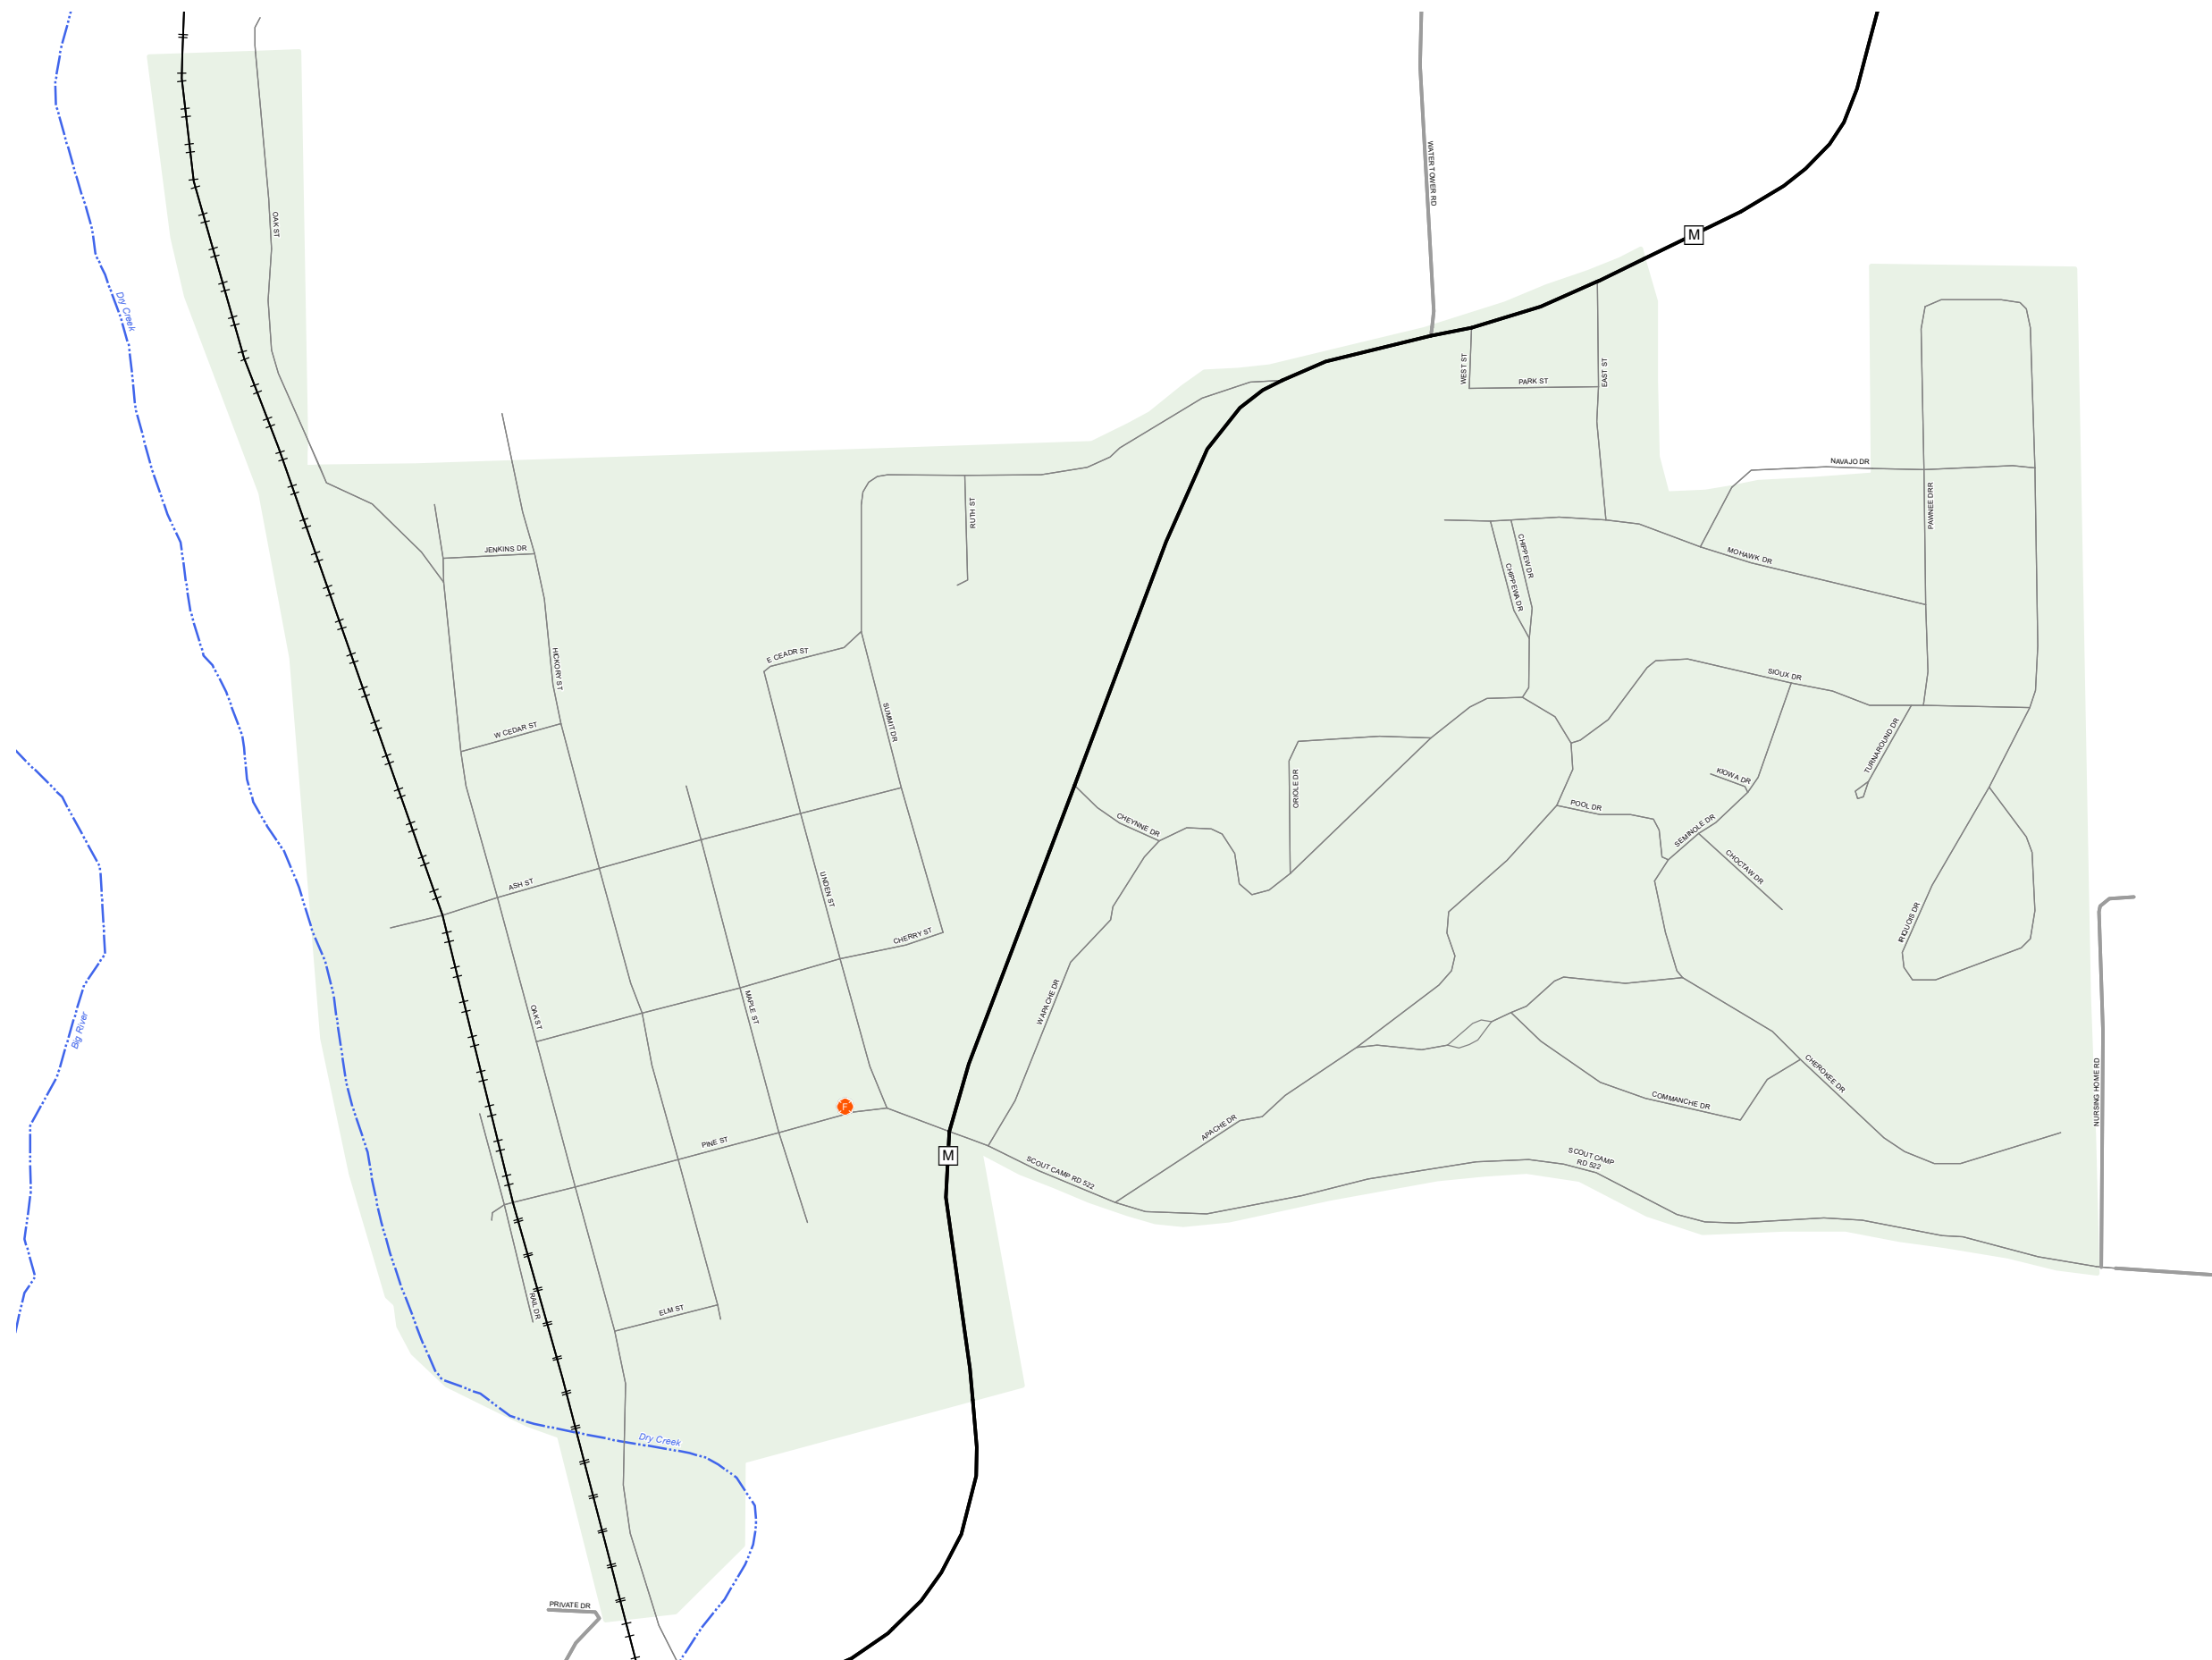

IRONDALE

WASHINGTON COUNTY

MISSOURI

CENTRAL DISTRICT

2021

Legend

- Interstate
- Interstate Loop
- US Route
- Business Route
- Missouri Route
- Letter Route
- County Road
- Railroad
- City Street
- Other Routes
- River or Stream
- Lake or Large River
- City Limits
- Surrounding City Limits
- County Boundary
- Metrolink Lines
- Fire Department
- Local Law Enforcement
- MSHP Office
- Missouri State Capitol
- County Courthouse
- Hospitals
- MoDOT Office
- MoDOT Maintenance Building
- Cemeteries
- Public Airports
- Amtrak Stations
- Metrolink Stations