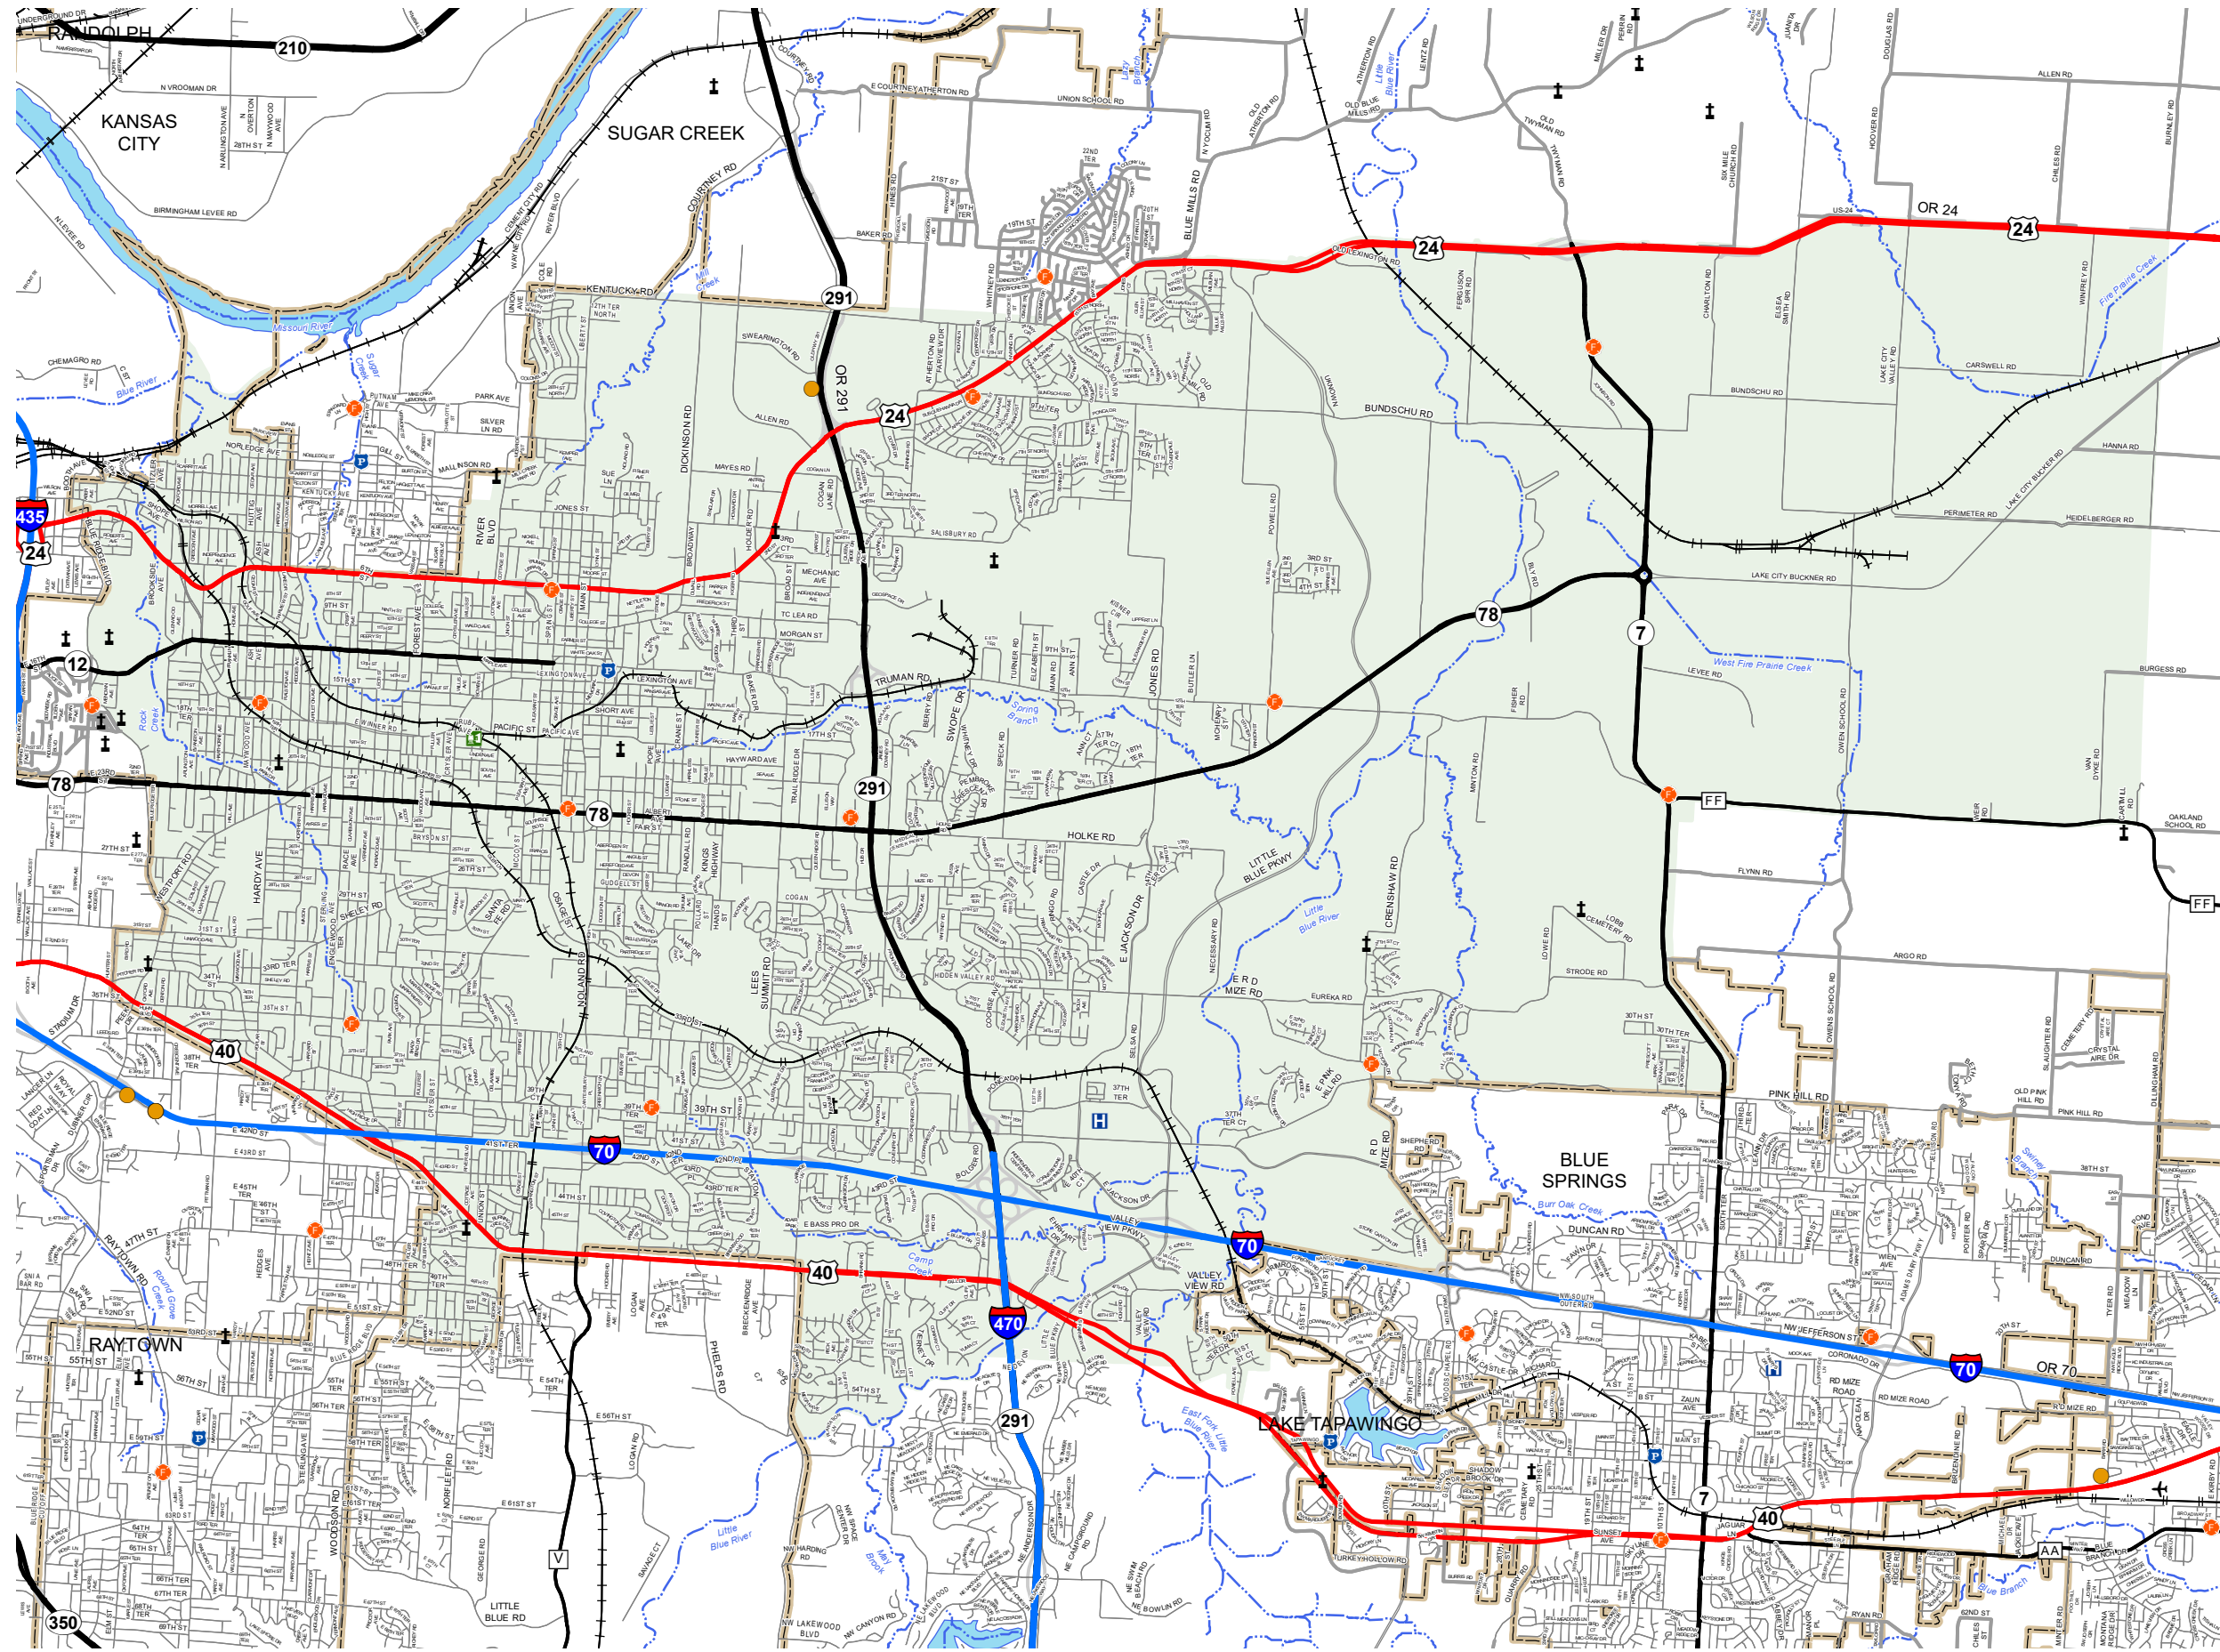

INDEPENDENCE

JACKSON COUNTY
MISSOURI
KANSAS CITY DISTRICT

2021

- Legend**
- Interstate
 - Interstate Loop
 - US Route
 - Business Route
 - Missouri Route
 - Letter Route
 - County Road
 - Railroad
 - City Street
 - Other Routes
 - River or Stream
 - Lake or Large River
 - City Limits
 - Surrounding City Limits
 - County Boundary
 - Metrolink Lines
 - Fire Department
 - Local Law Enforcement
 - MSHP Office
 - Missouri State Capitol
 - County Courthouse
 - Hospitals
 - MoDOT Office
 - MoDOT Maintenance Building
 - Cemeteries
 - Public Airports
 - Amtrak Stations
 - Metrolink Stations