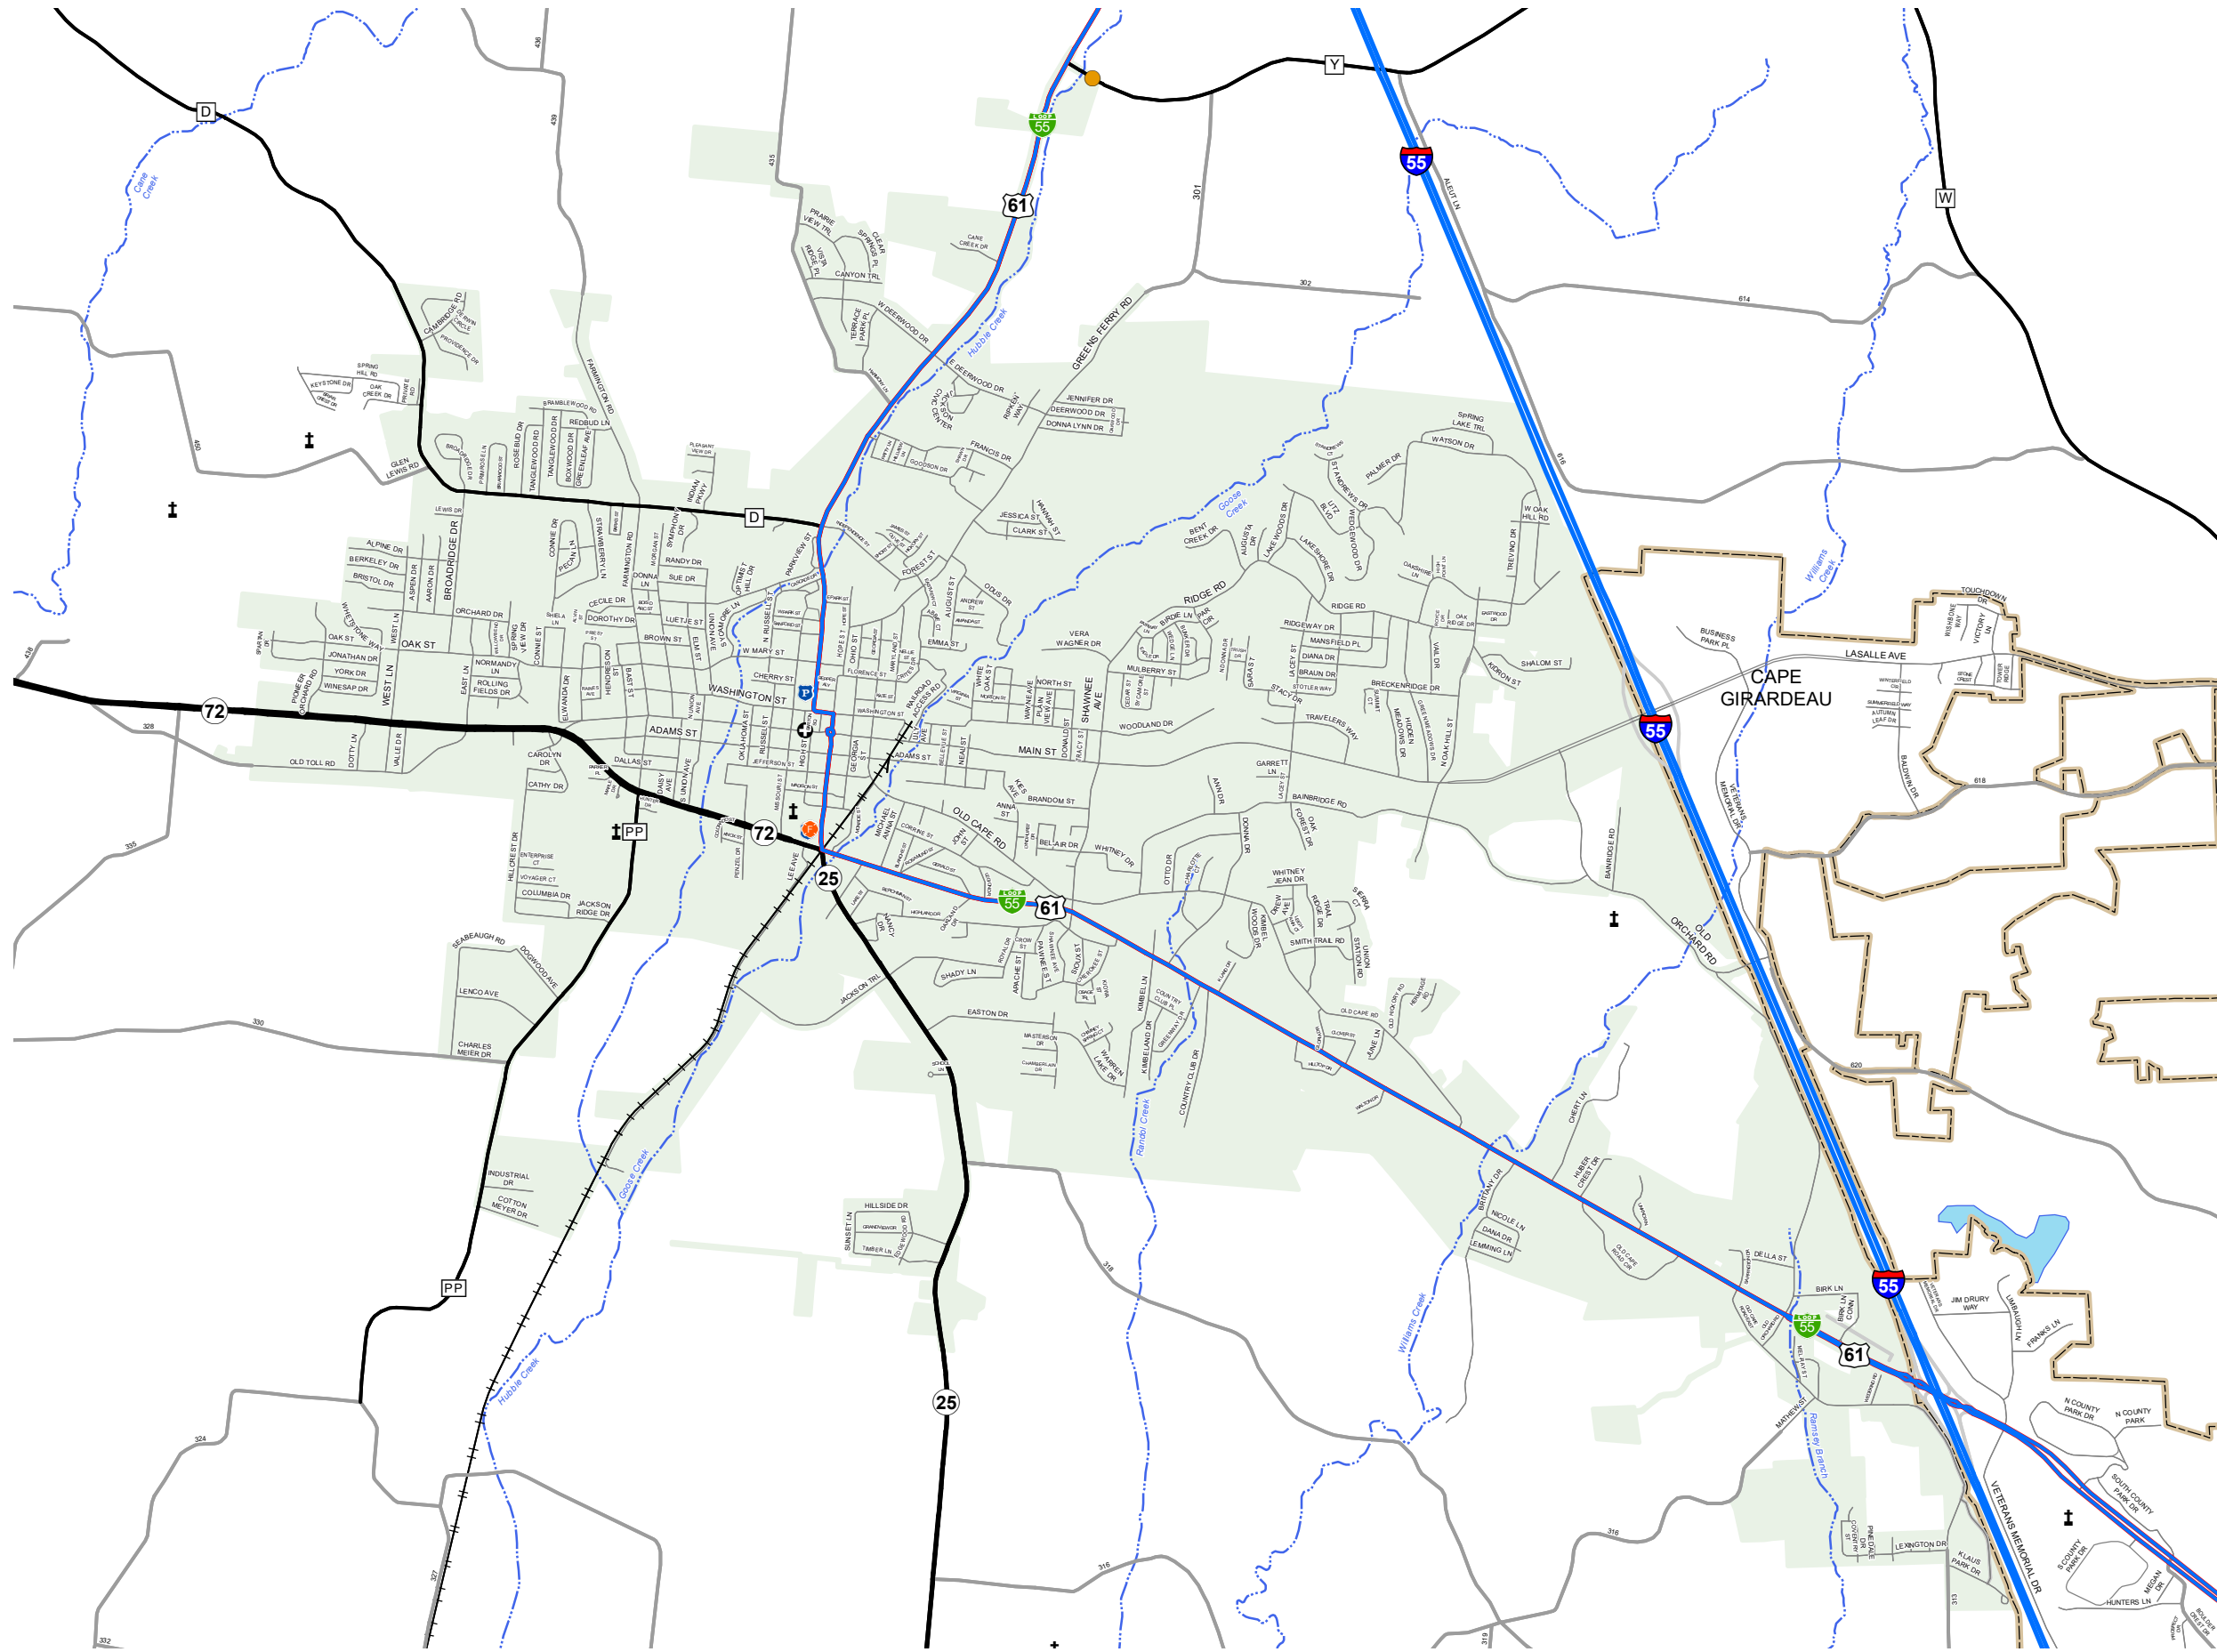

# JACKSON

CAPE GIRARDEAU COUNTY

MISSOURI

SOUTHEAST DISTRICT

2021

### Legend

- Interstate
- Interstate Loop
- US Route
- Business Route
- Missouri Route
- Letter Route
- County Road
- Railroad
- City Street
- Other Routes
- River or Stream
- Lake or Large River
- City Limits
- Surrounding City Limits
- County Boundary
- Metrolink Lines
- Fire Department
- Local Law Enforcement
- MSHP Office
- ★ Missouri State Capitol
- County Courthouse
- Hospitals
- MoDOT Office
- MoDOT Maintenance Building
- † Cemeteries
- ✈ Public Airports
- Amtrak Stations
- Metrolink Stations